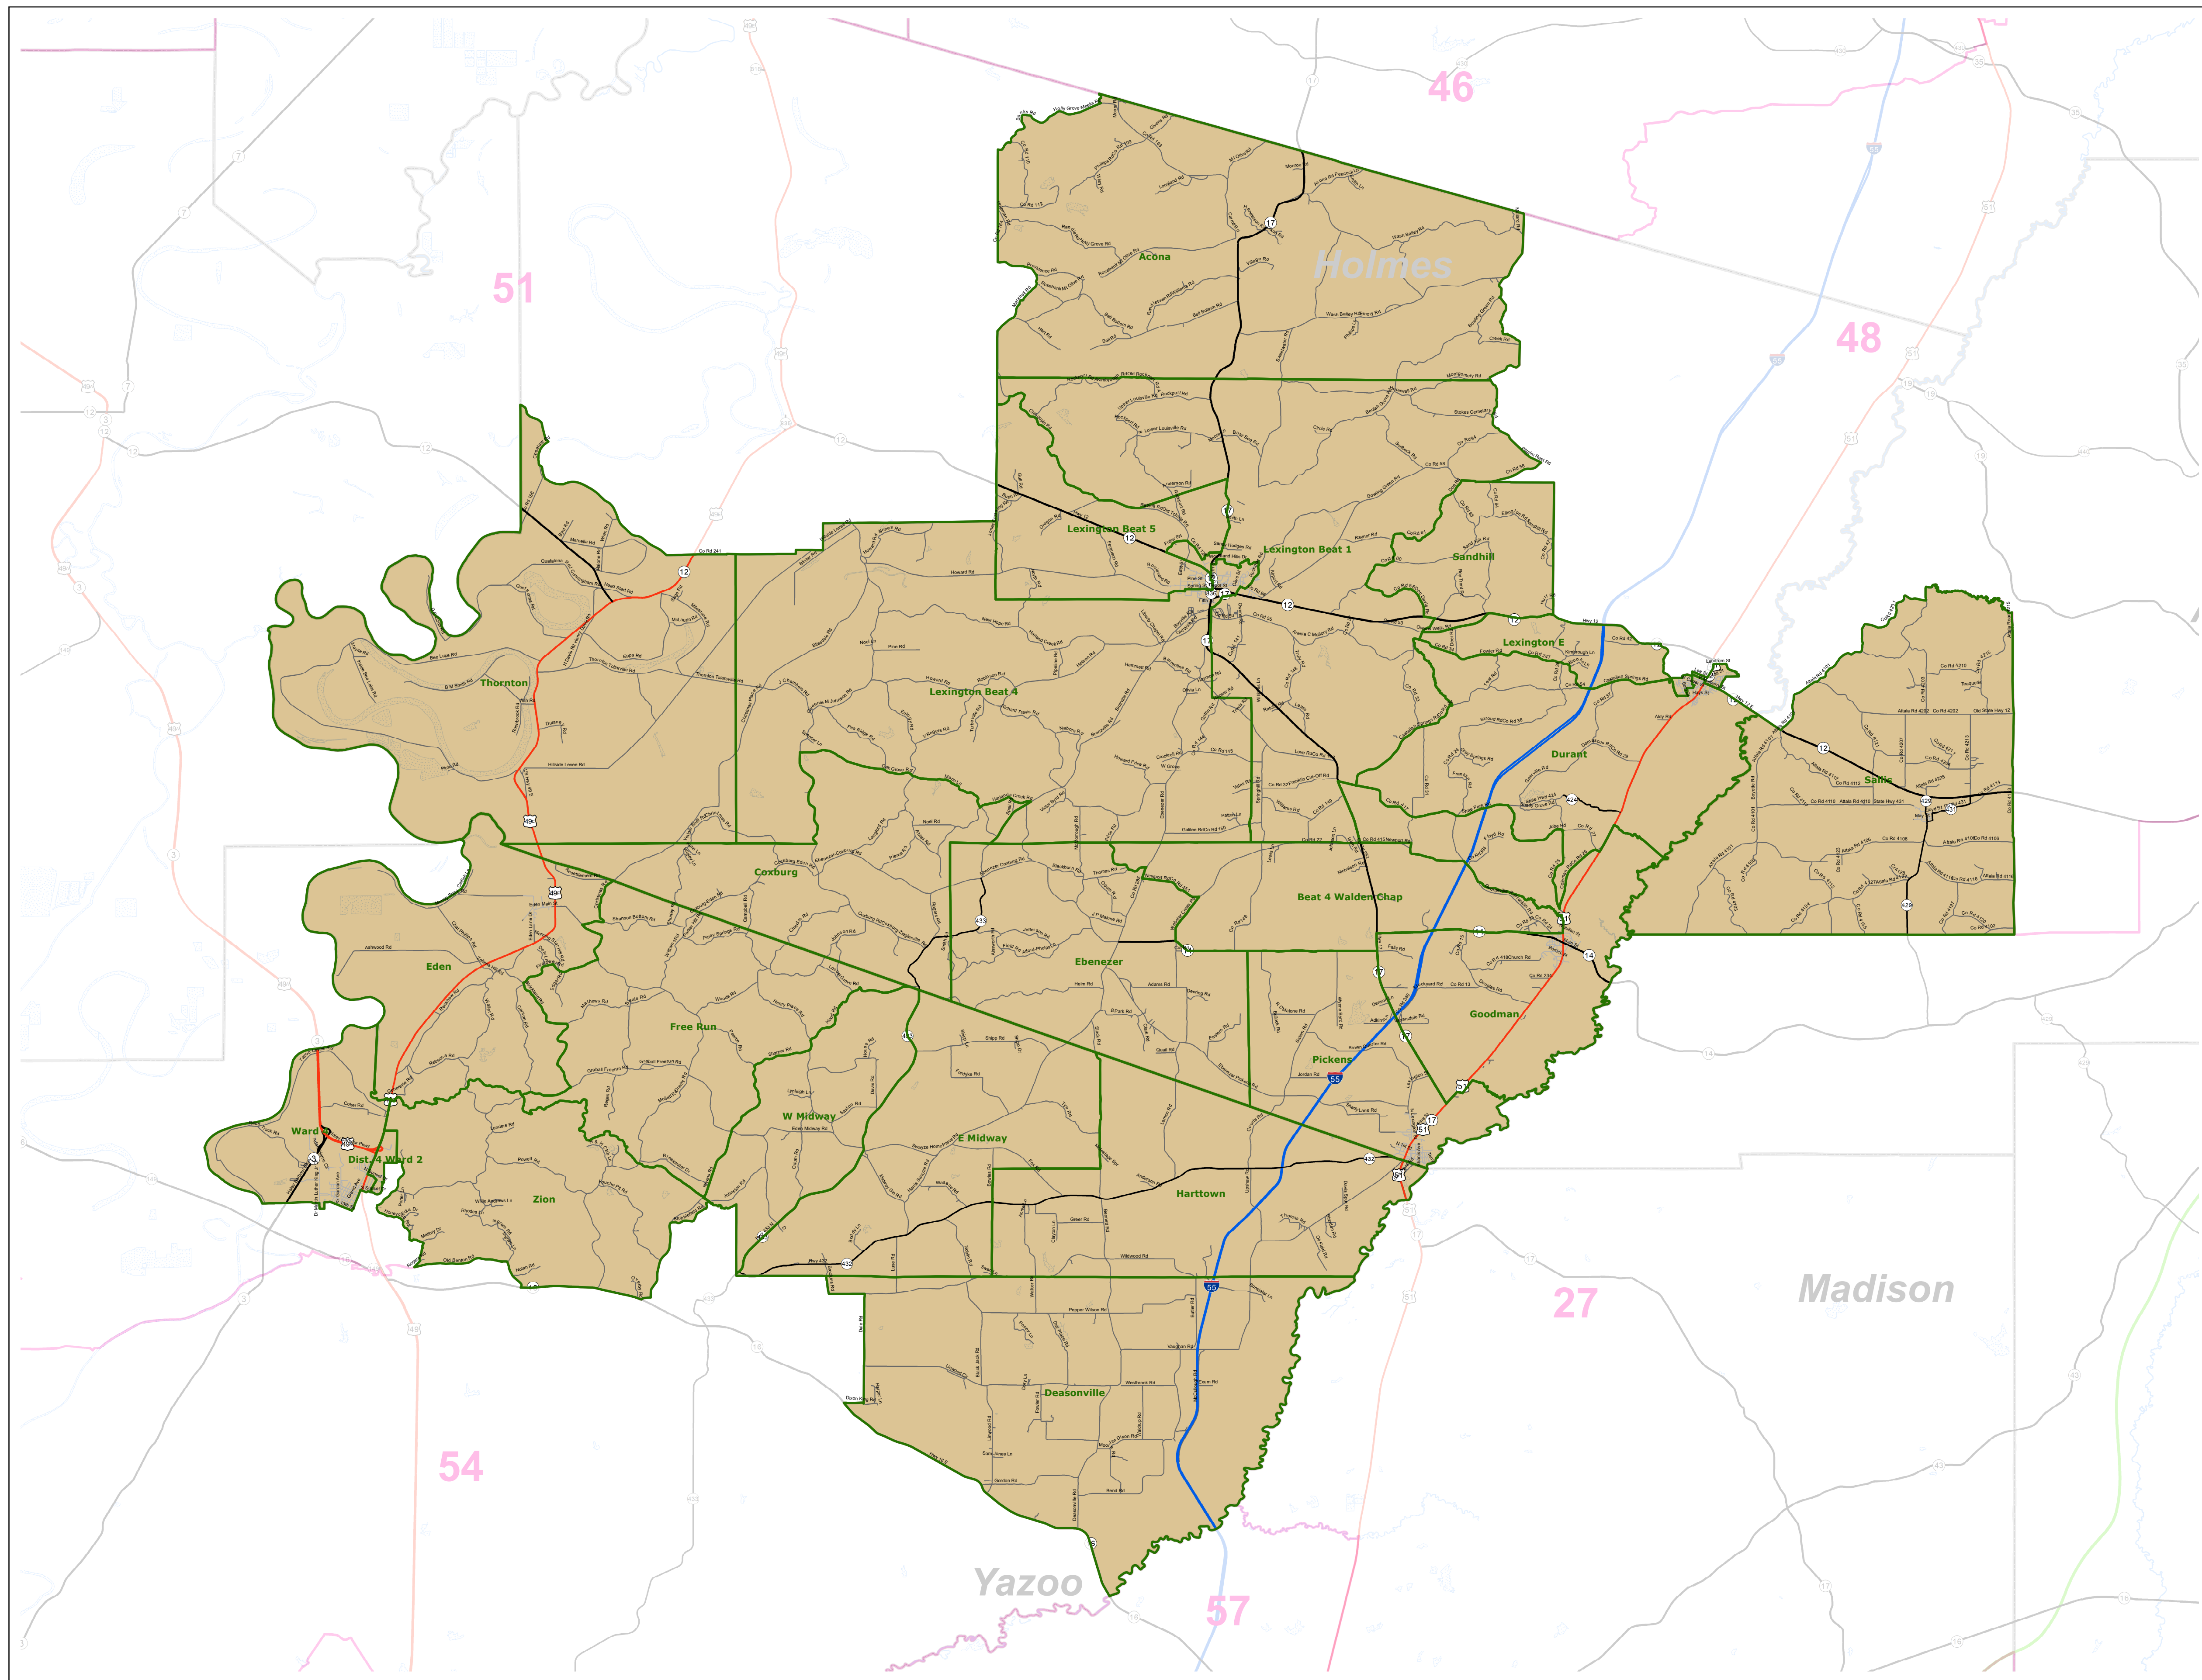

MS House District 47

March 2022

- Voting Precincts
- 1 - Interstates
- 2 - US Highways
- 3 - MS Hwys (1 -99)
- 4 - MS Hwys (100-999)
- 5 - Natchez Trace
- 6 - County Roads
- 7 - City Streets
- 8 - Trails
- River
- Counties
- Lakes/Ponds