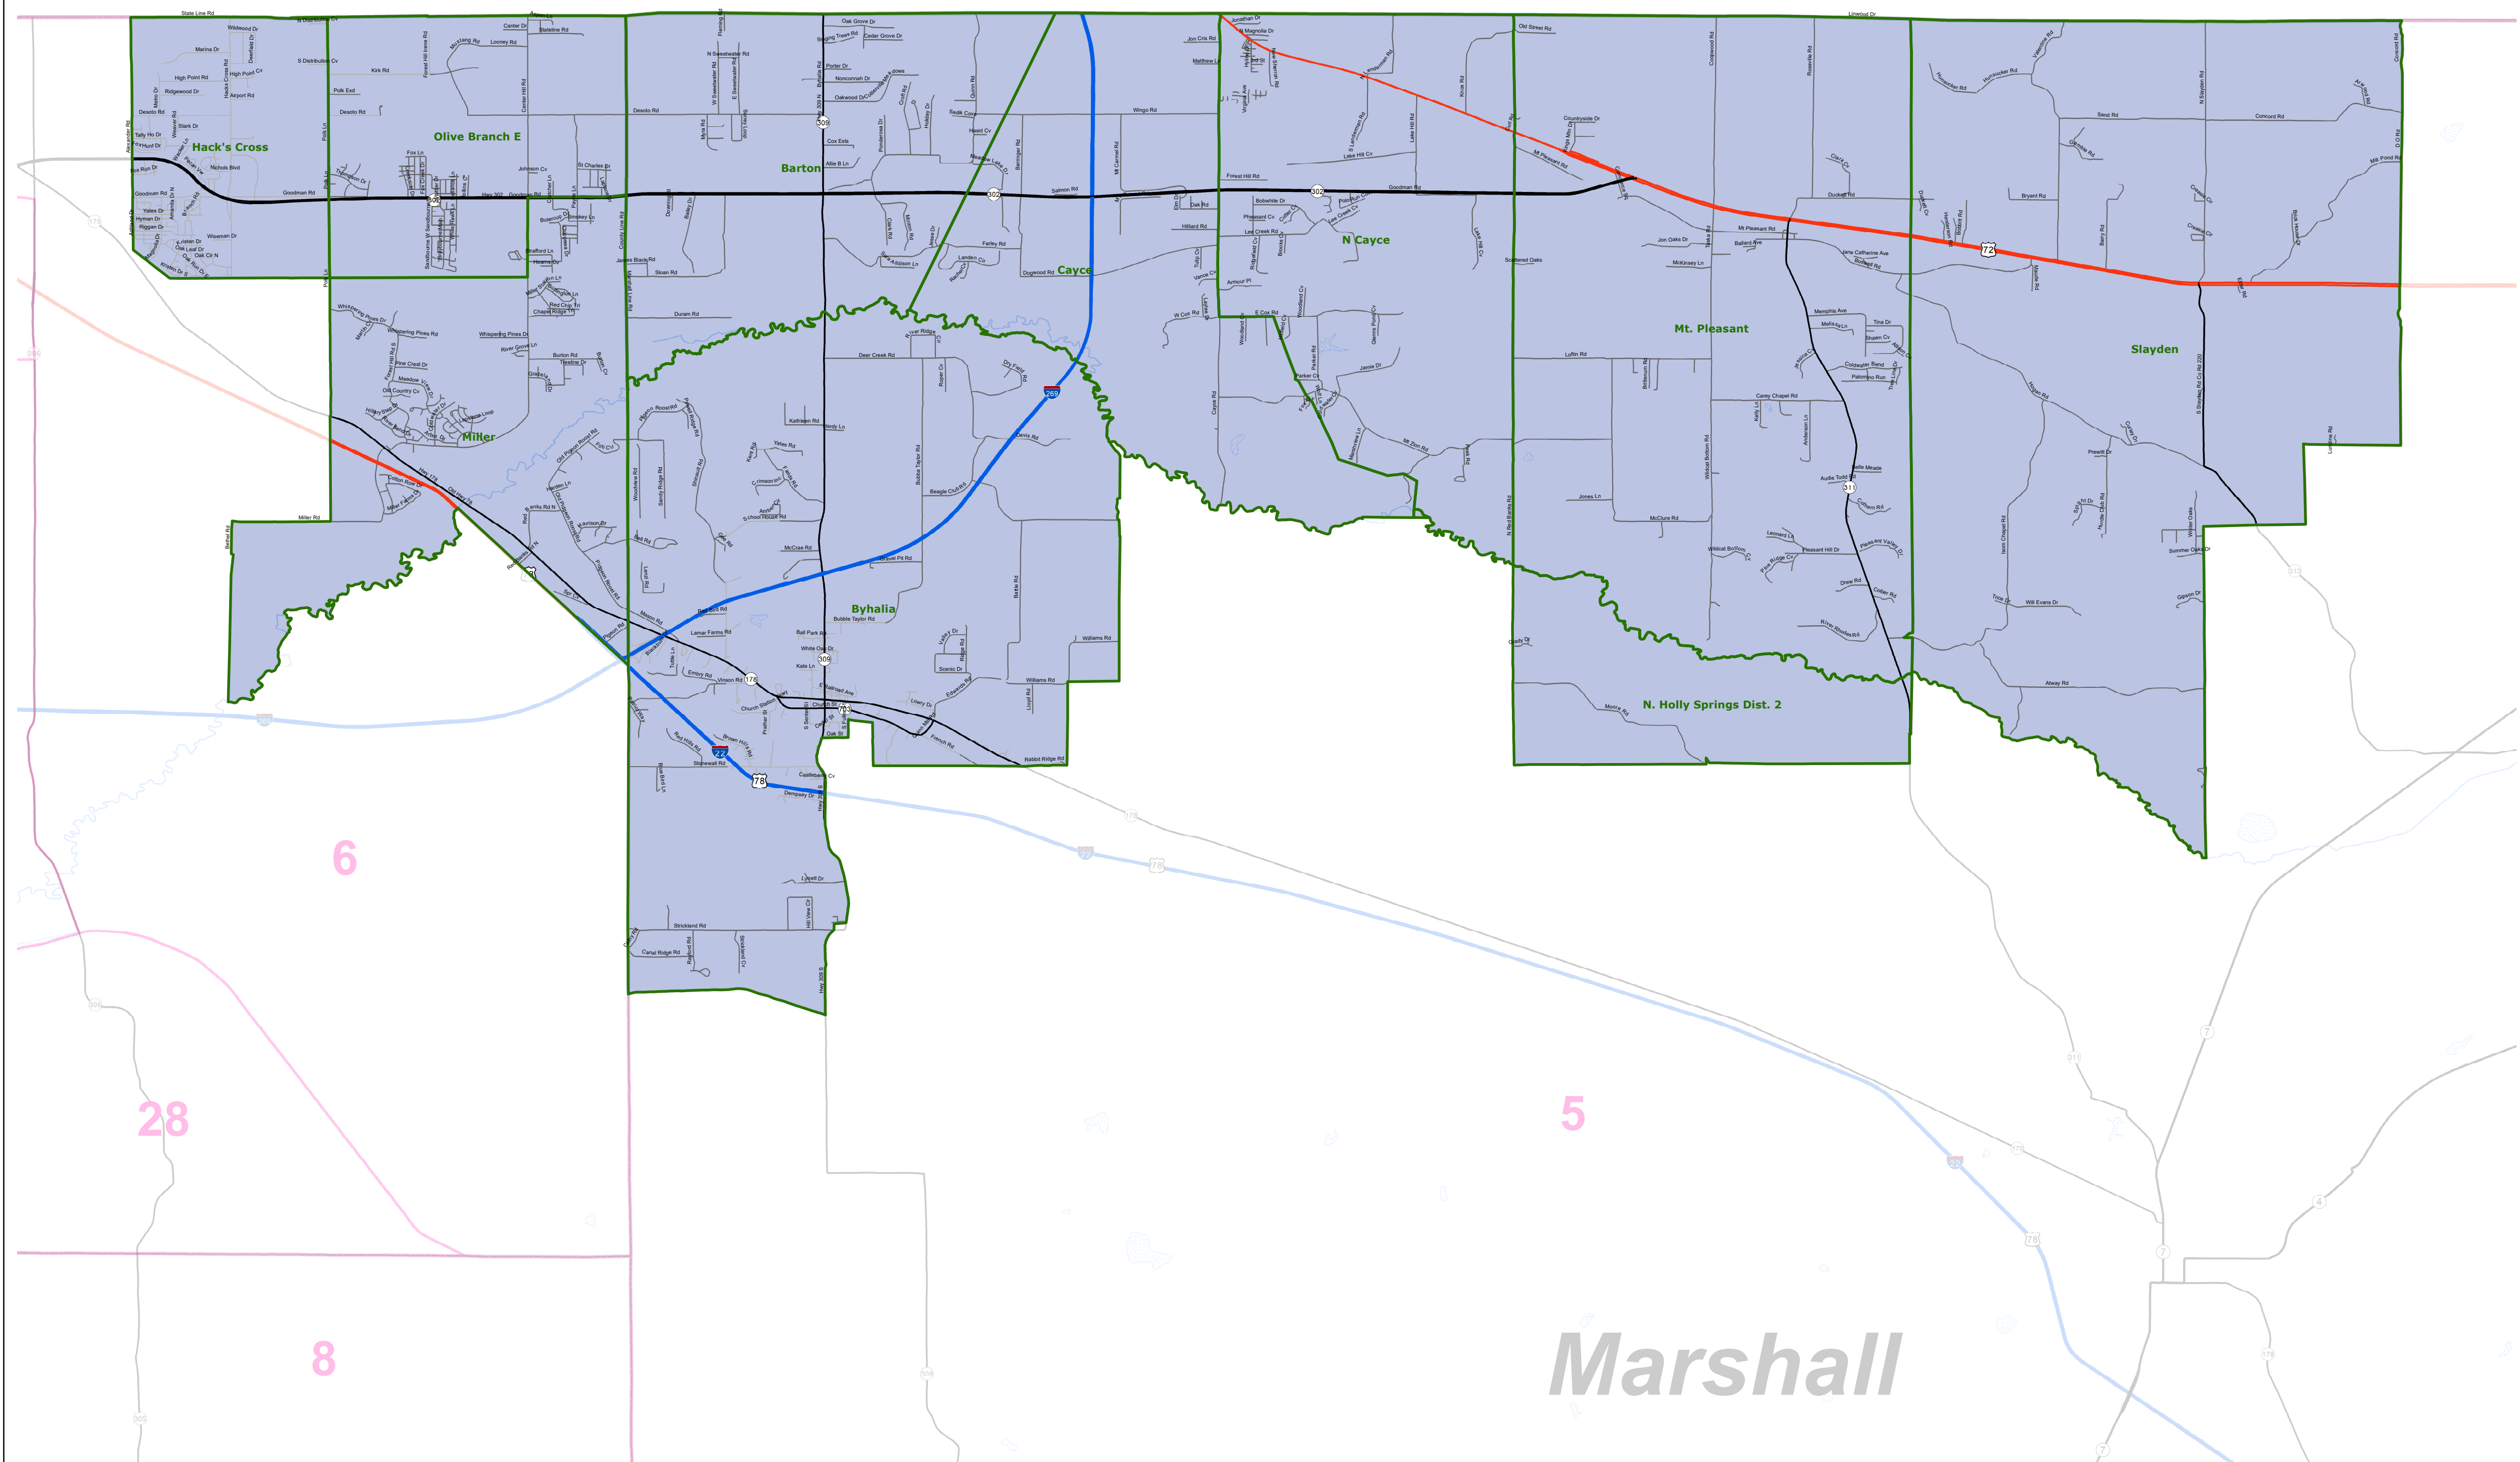

MS House District 52

March 2022

- Voting Precincts
- 1 - Interstates
- 2 - US Highways
- 3 - MS Hwys (1 -99)
- 4 - MS Hwys (100-999)
- 5 - Natchez Trace
- 6 - County Roads
- 7 - City Streets
- 8 - Trails
- River
- Counties
- Lakes/Ponds