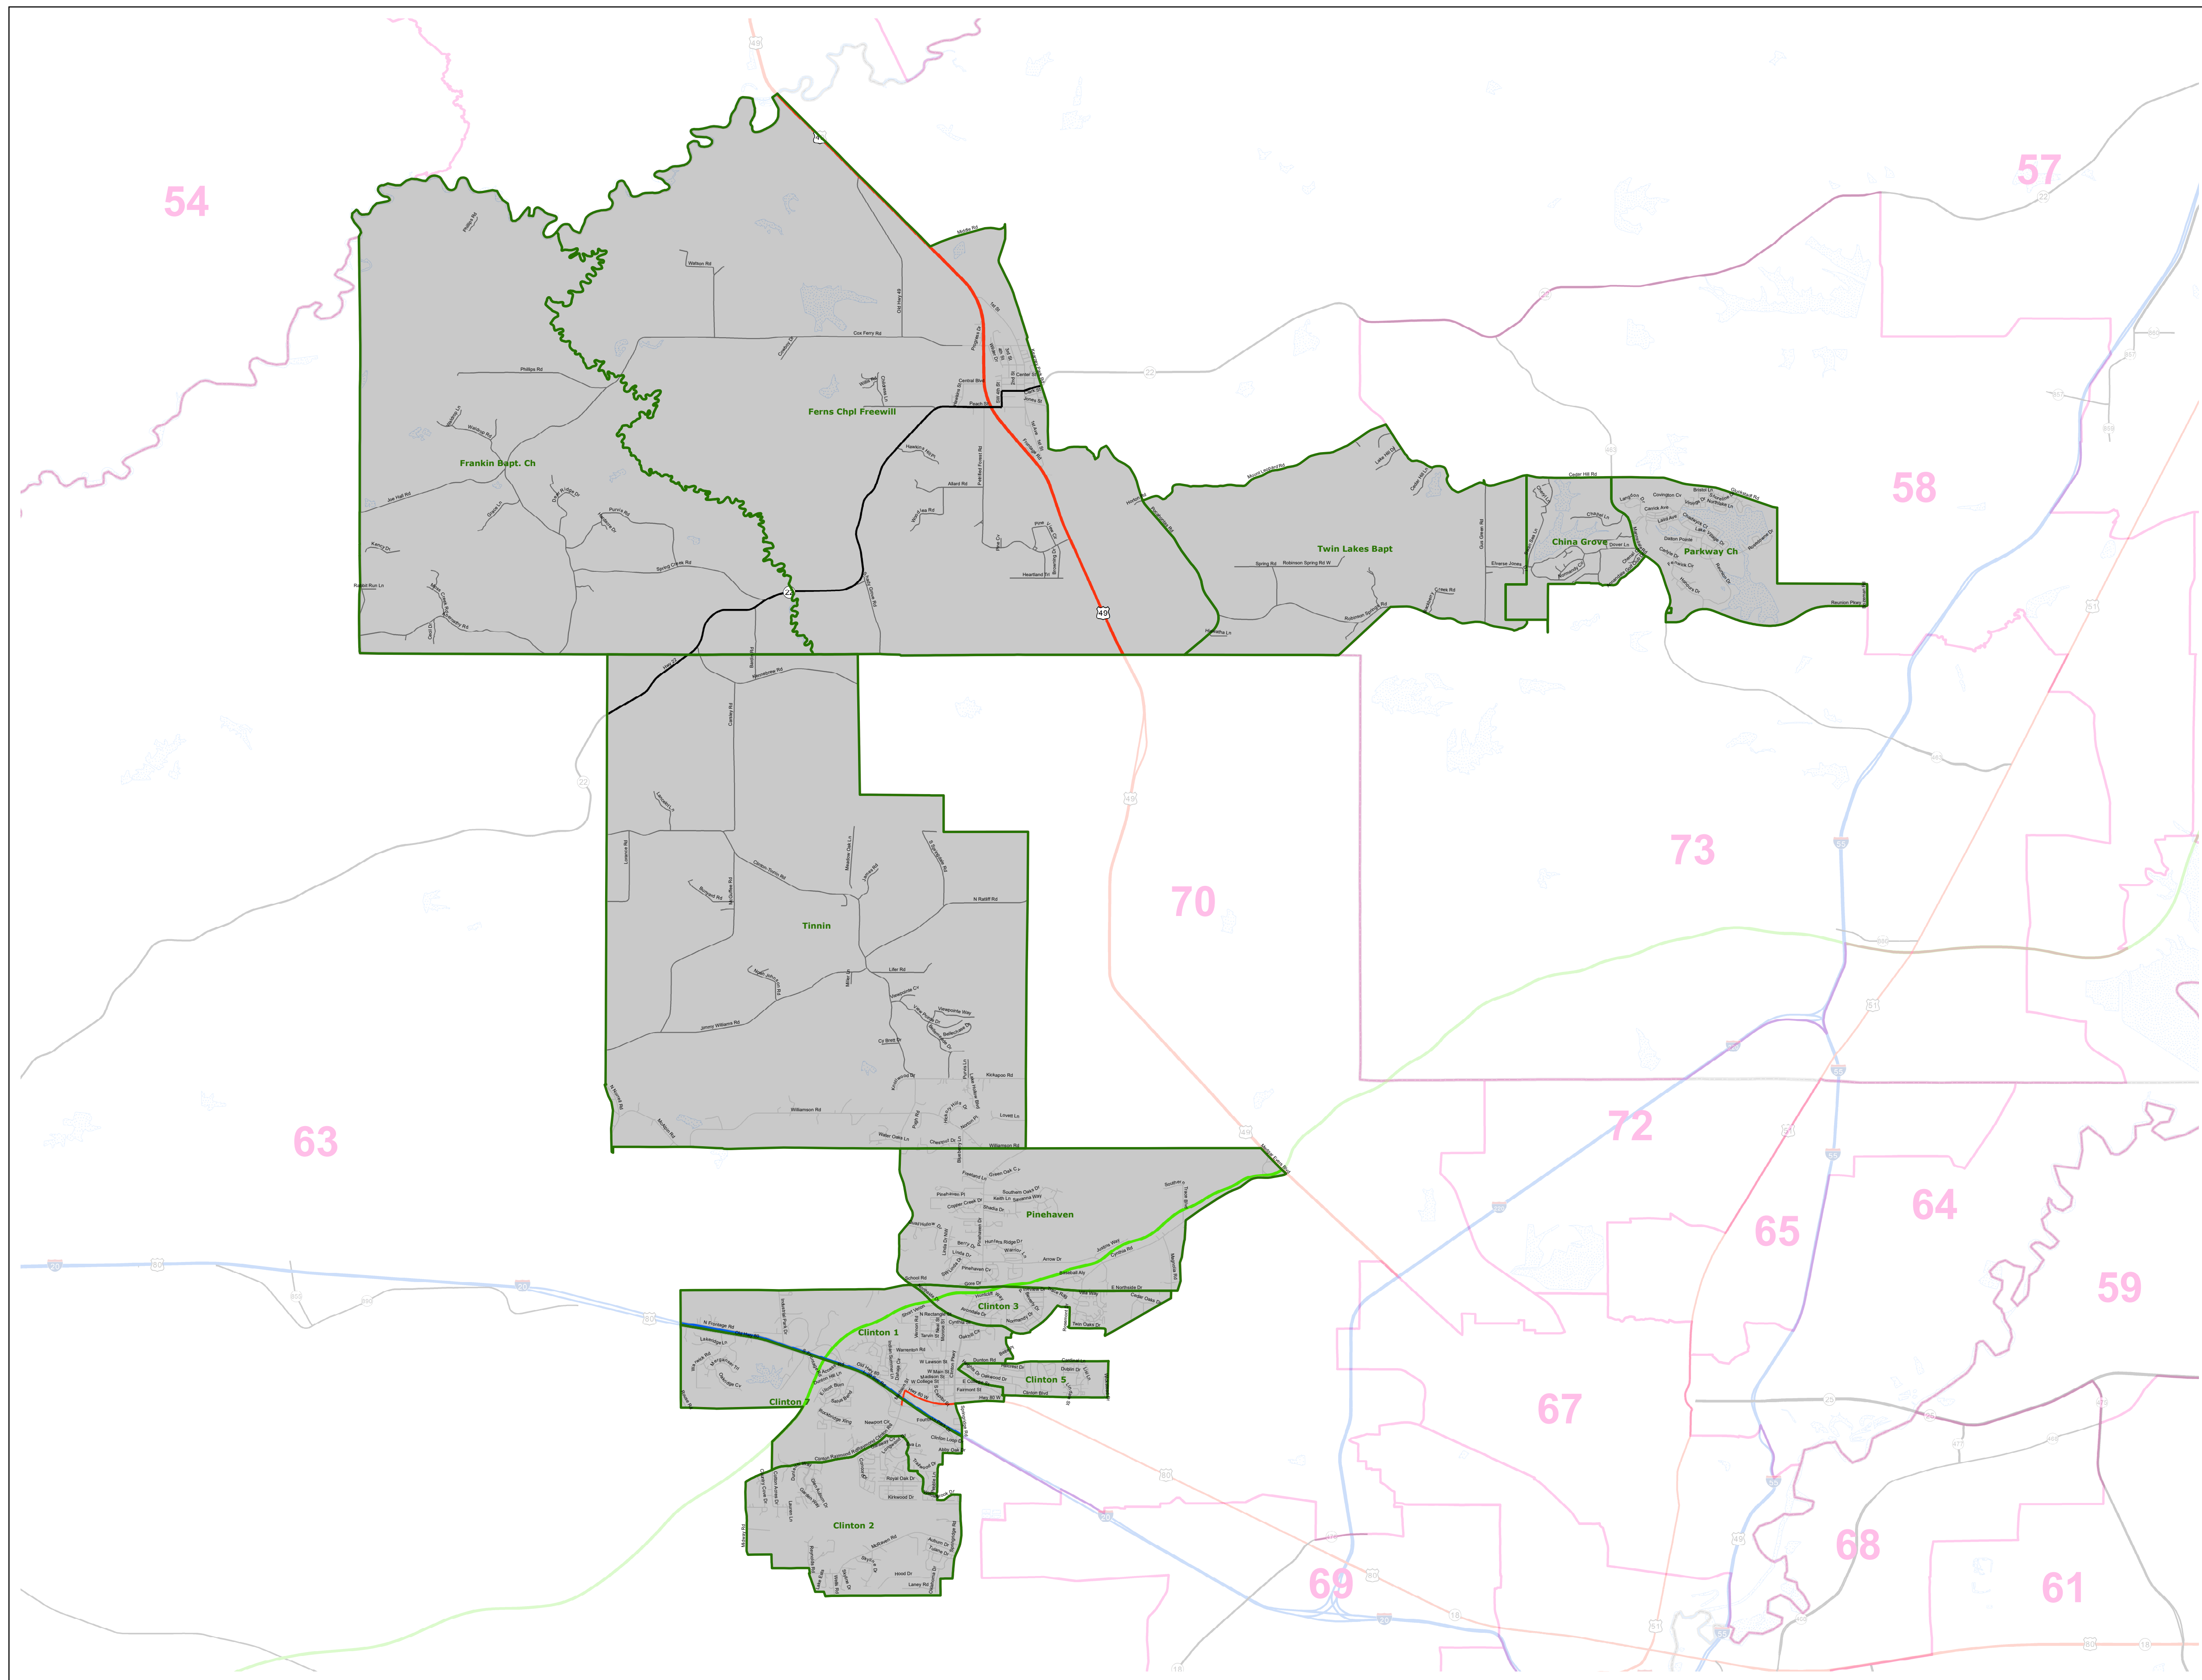

MS House District 56

March 2022

- Voting Precincts
- 1 - Interstates
- 2 - US Highways
- 3 - MS Hwys (1 -99)
- 4 - MS Hwys (100-999)
- 5 - Natchez Trace
- 6 - County Roads
- 7 - City Streets
- 8 - Trails
- River
- Counties
- Lakes/Ponds