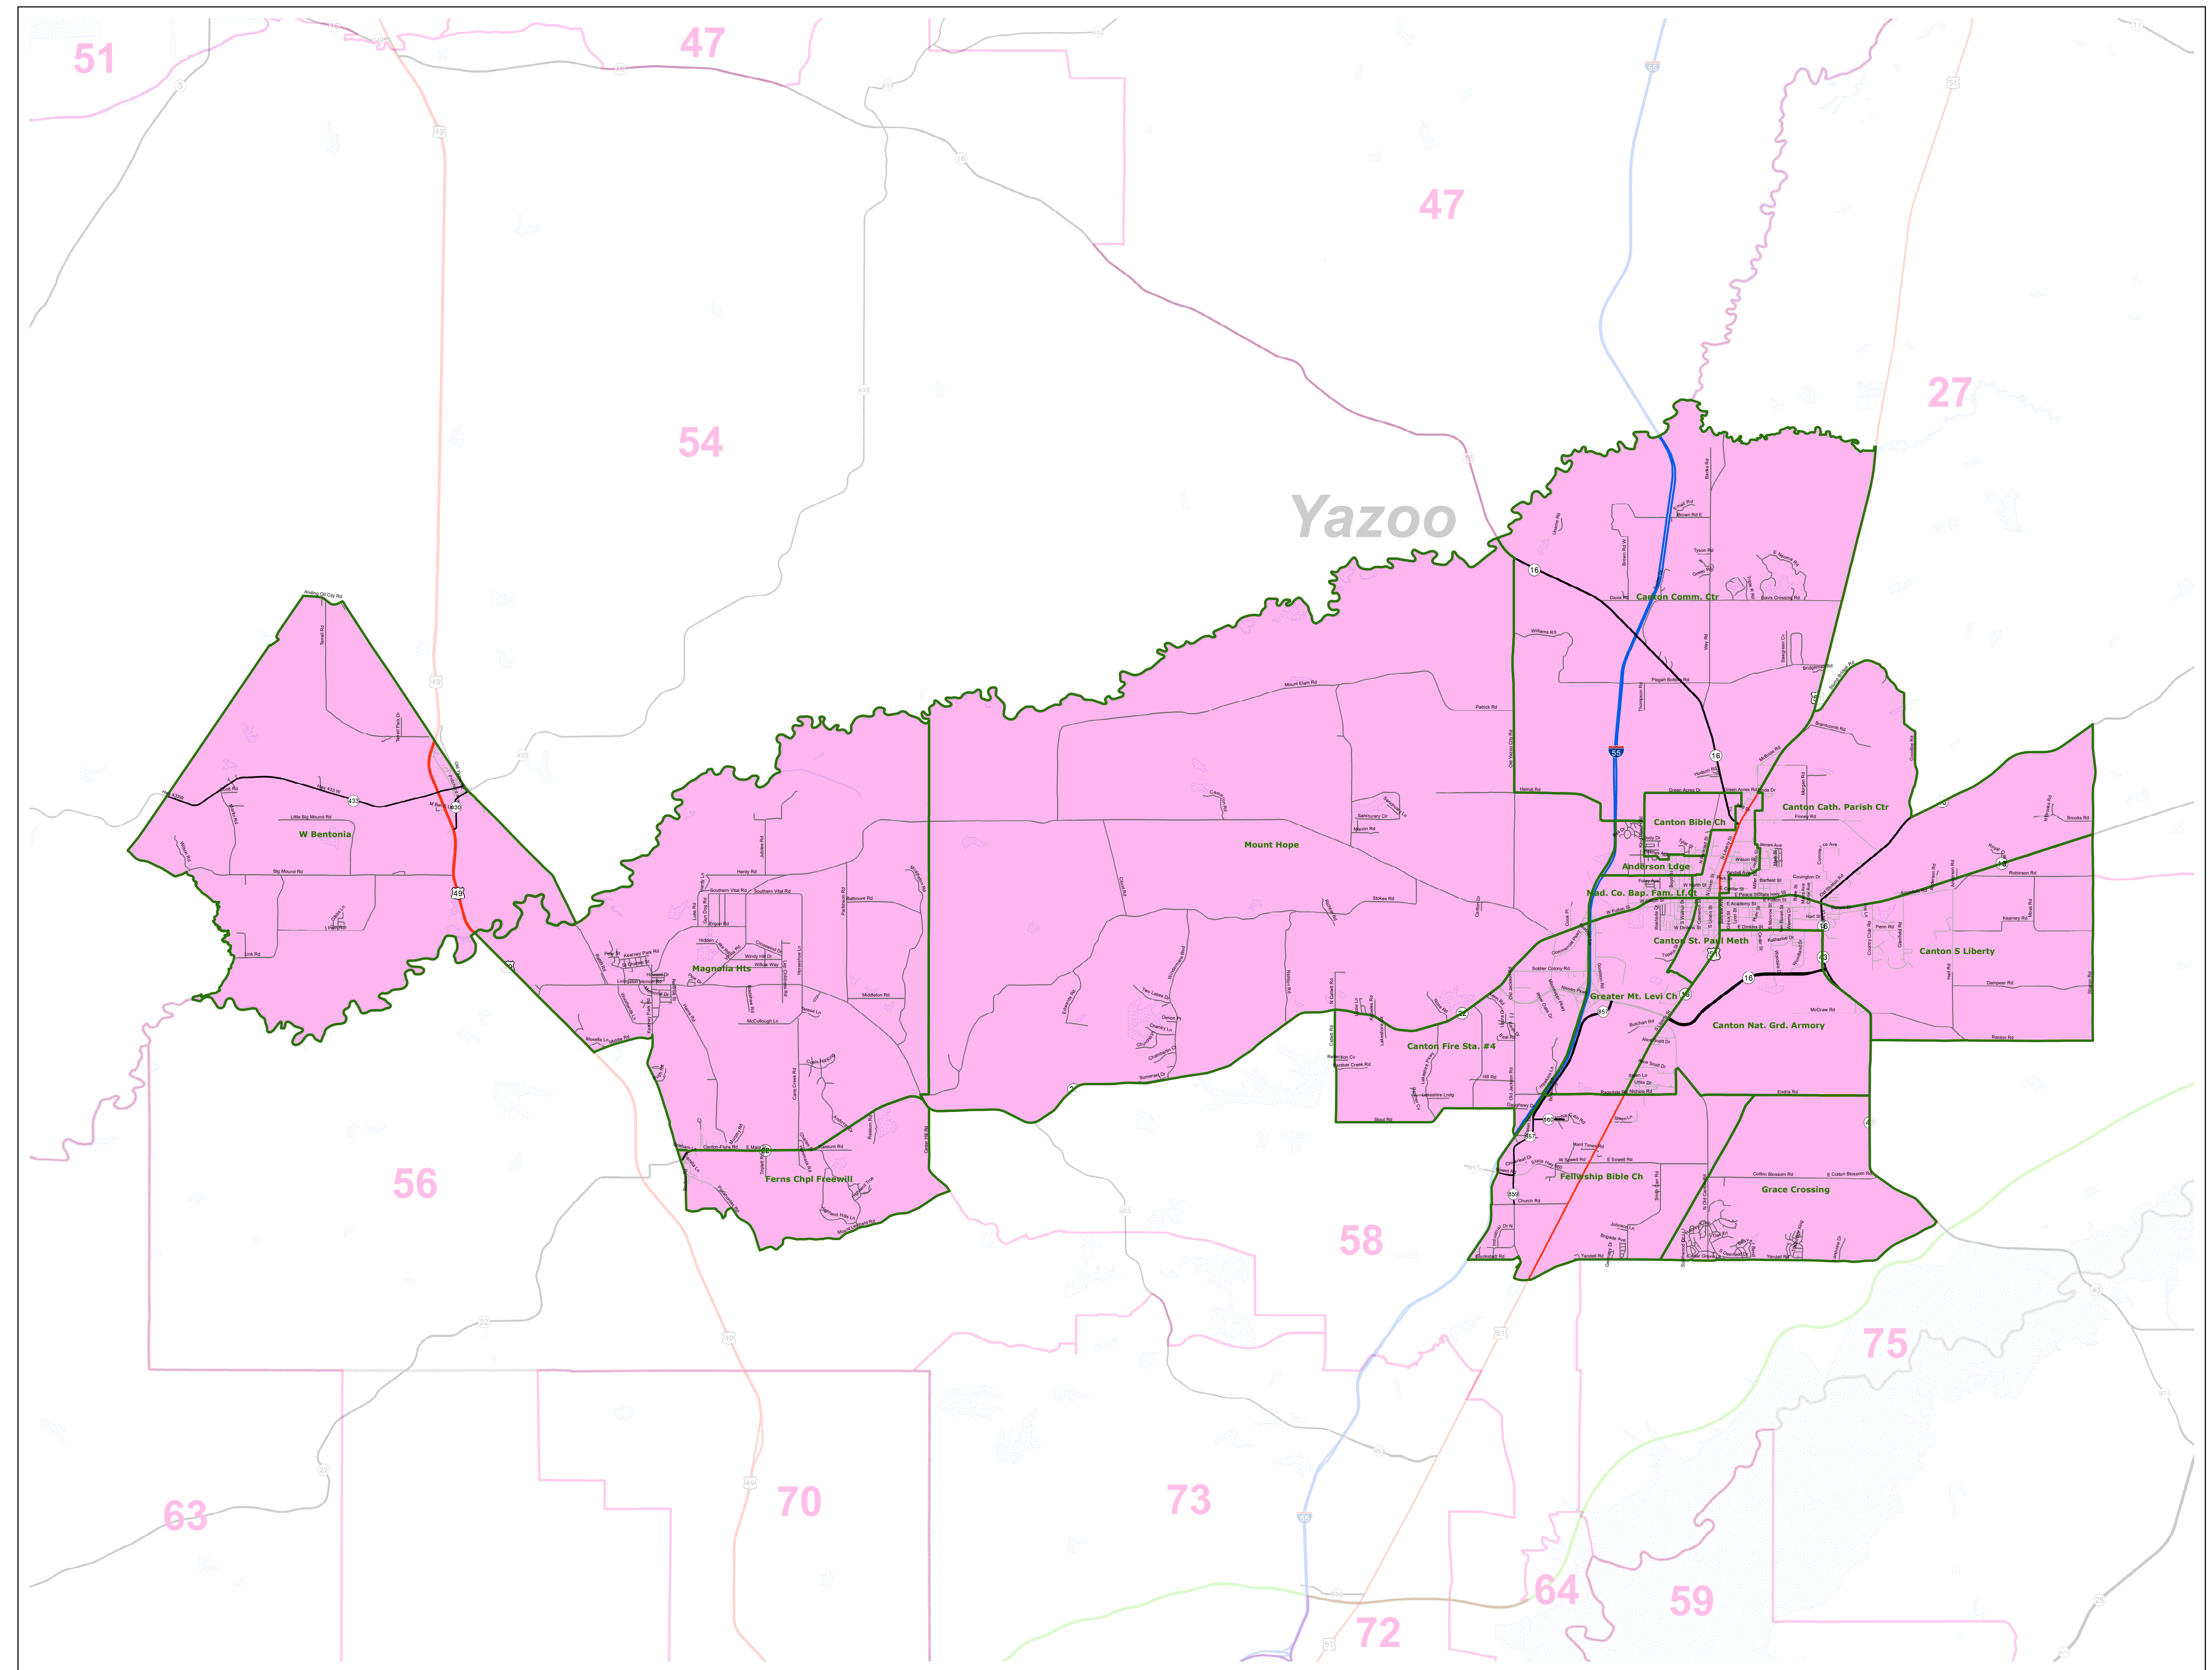

MS House District 57

March 2022

- Voting Precincts
- 1 - Interstates
- 2 - US Highways
- 3 - MS Hwys (1 -99)
- 4 - MS Hwys (100-999)
- 5 - Natchez Trace
- 6 - County Roads
- 7 - City Streets
- 8 - Trails
- River
- Counties
- Lakes/Ponds