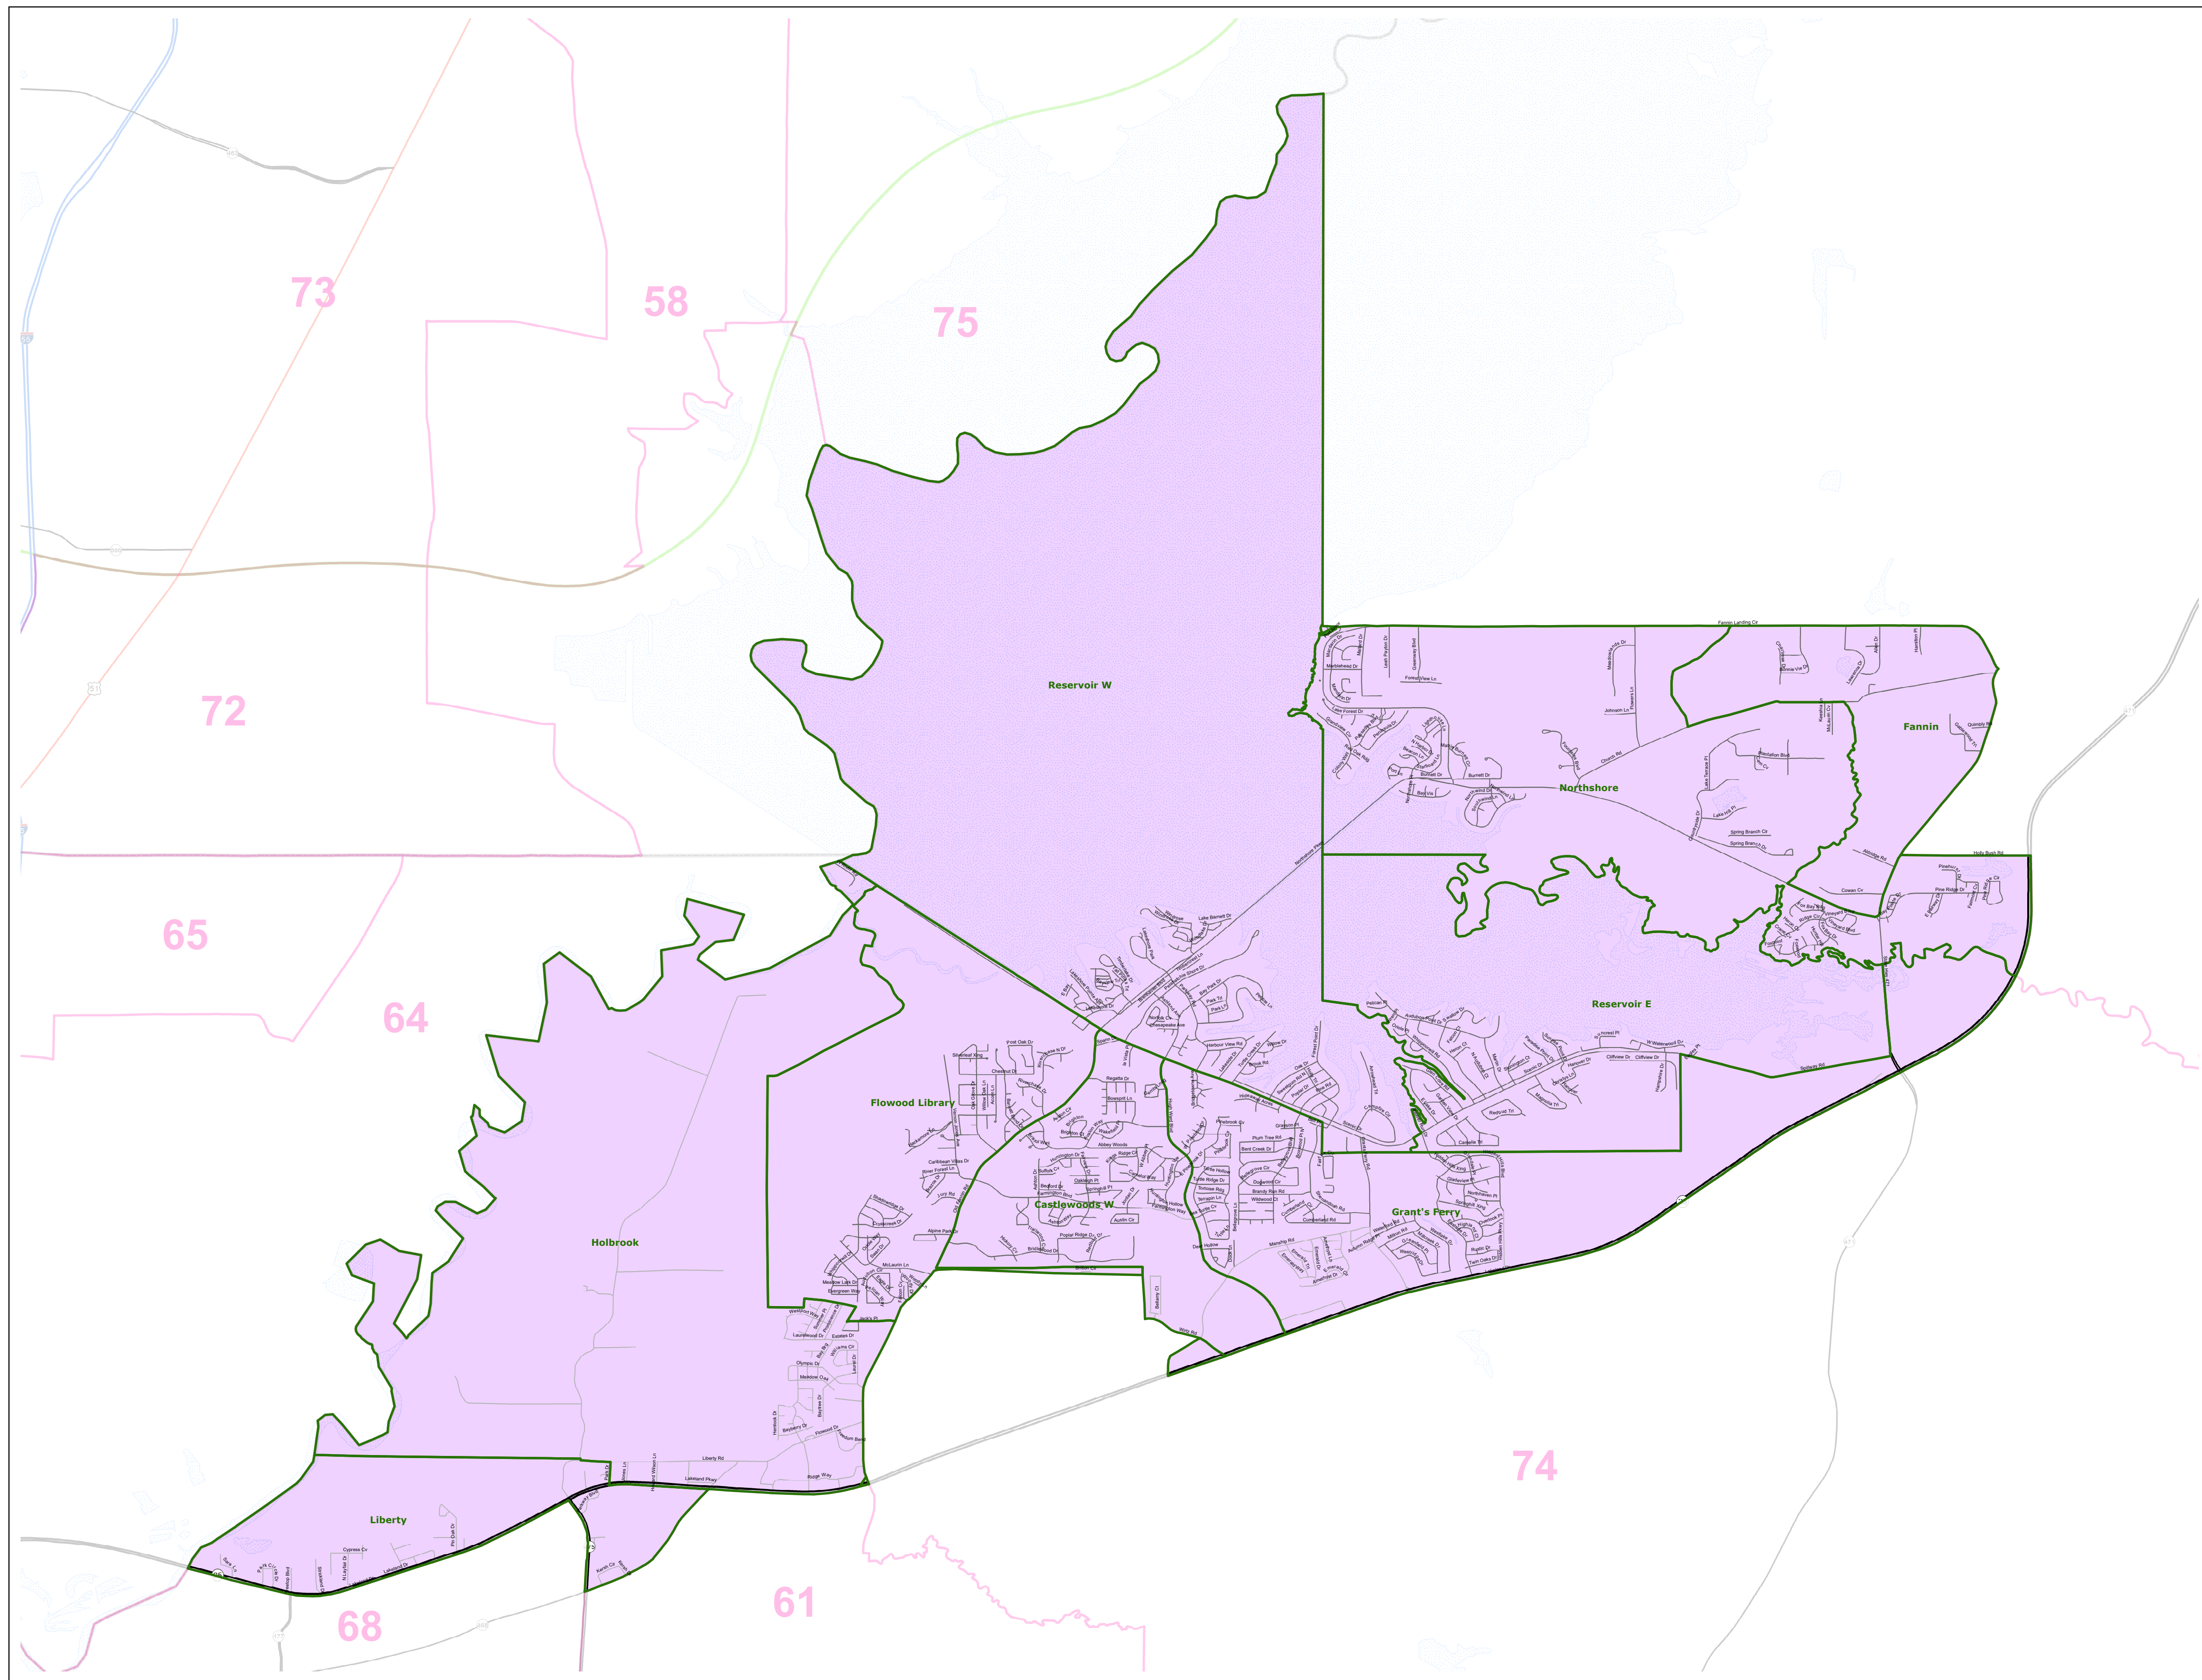

MS House District 59

March 2022

- Voting Precincts
- 1 - Interstates
- 2 - US Highways
- 3 - MS Hwys (1 -99)
- 4 - MS Hwys (100-999)
- 5 - Natchez Trace
- 6 - County Roads
- 7 - City Streets
- 8 - Trails
- River
- Counties
- Lakes/Ponds