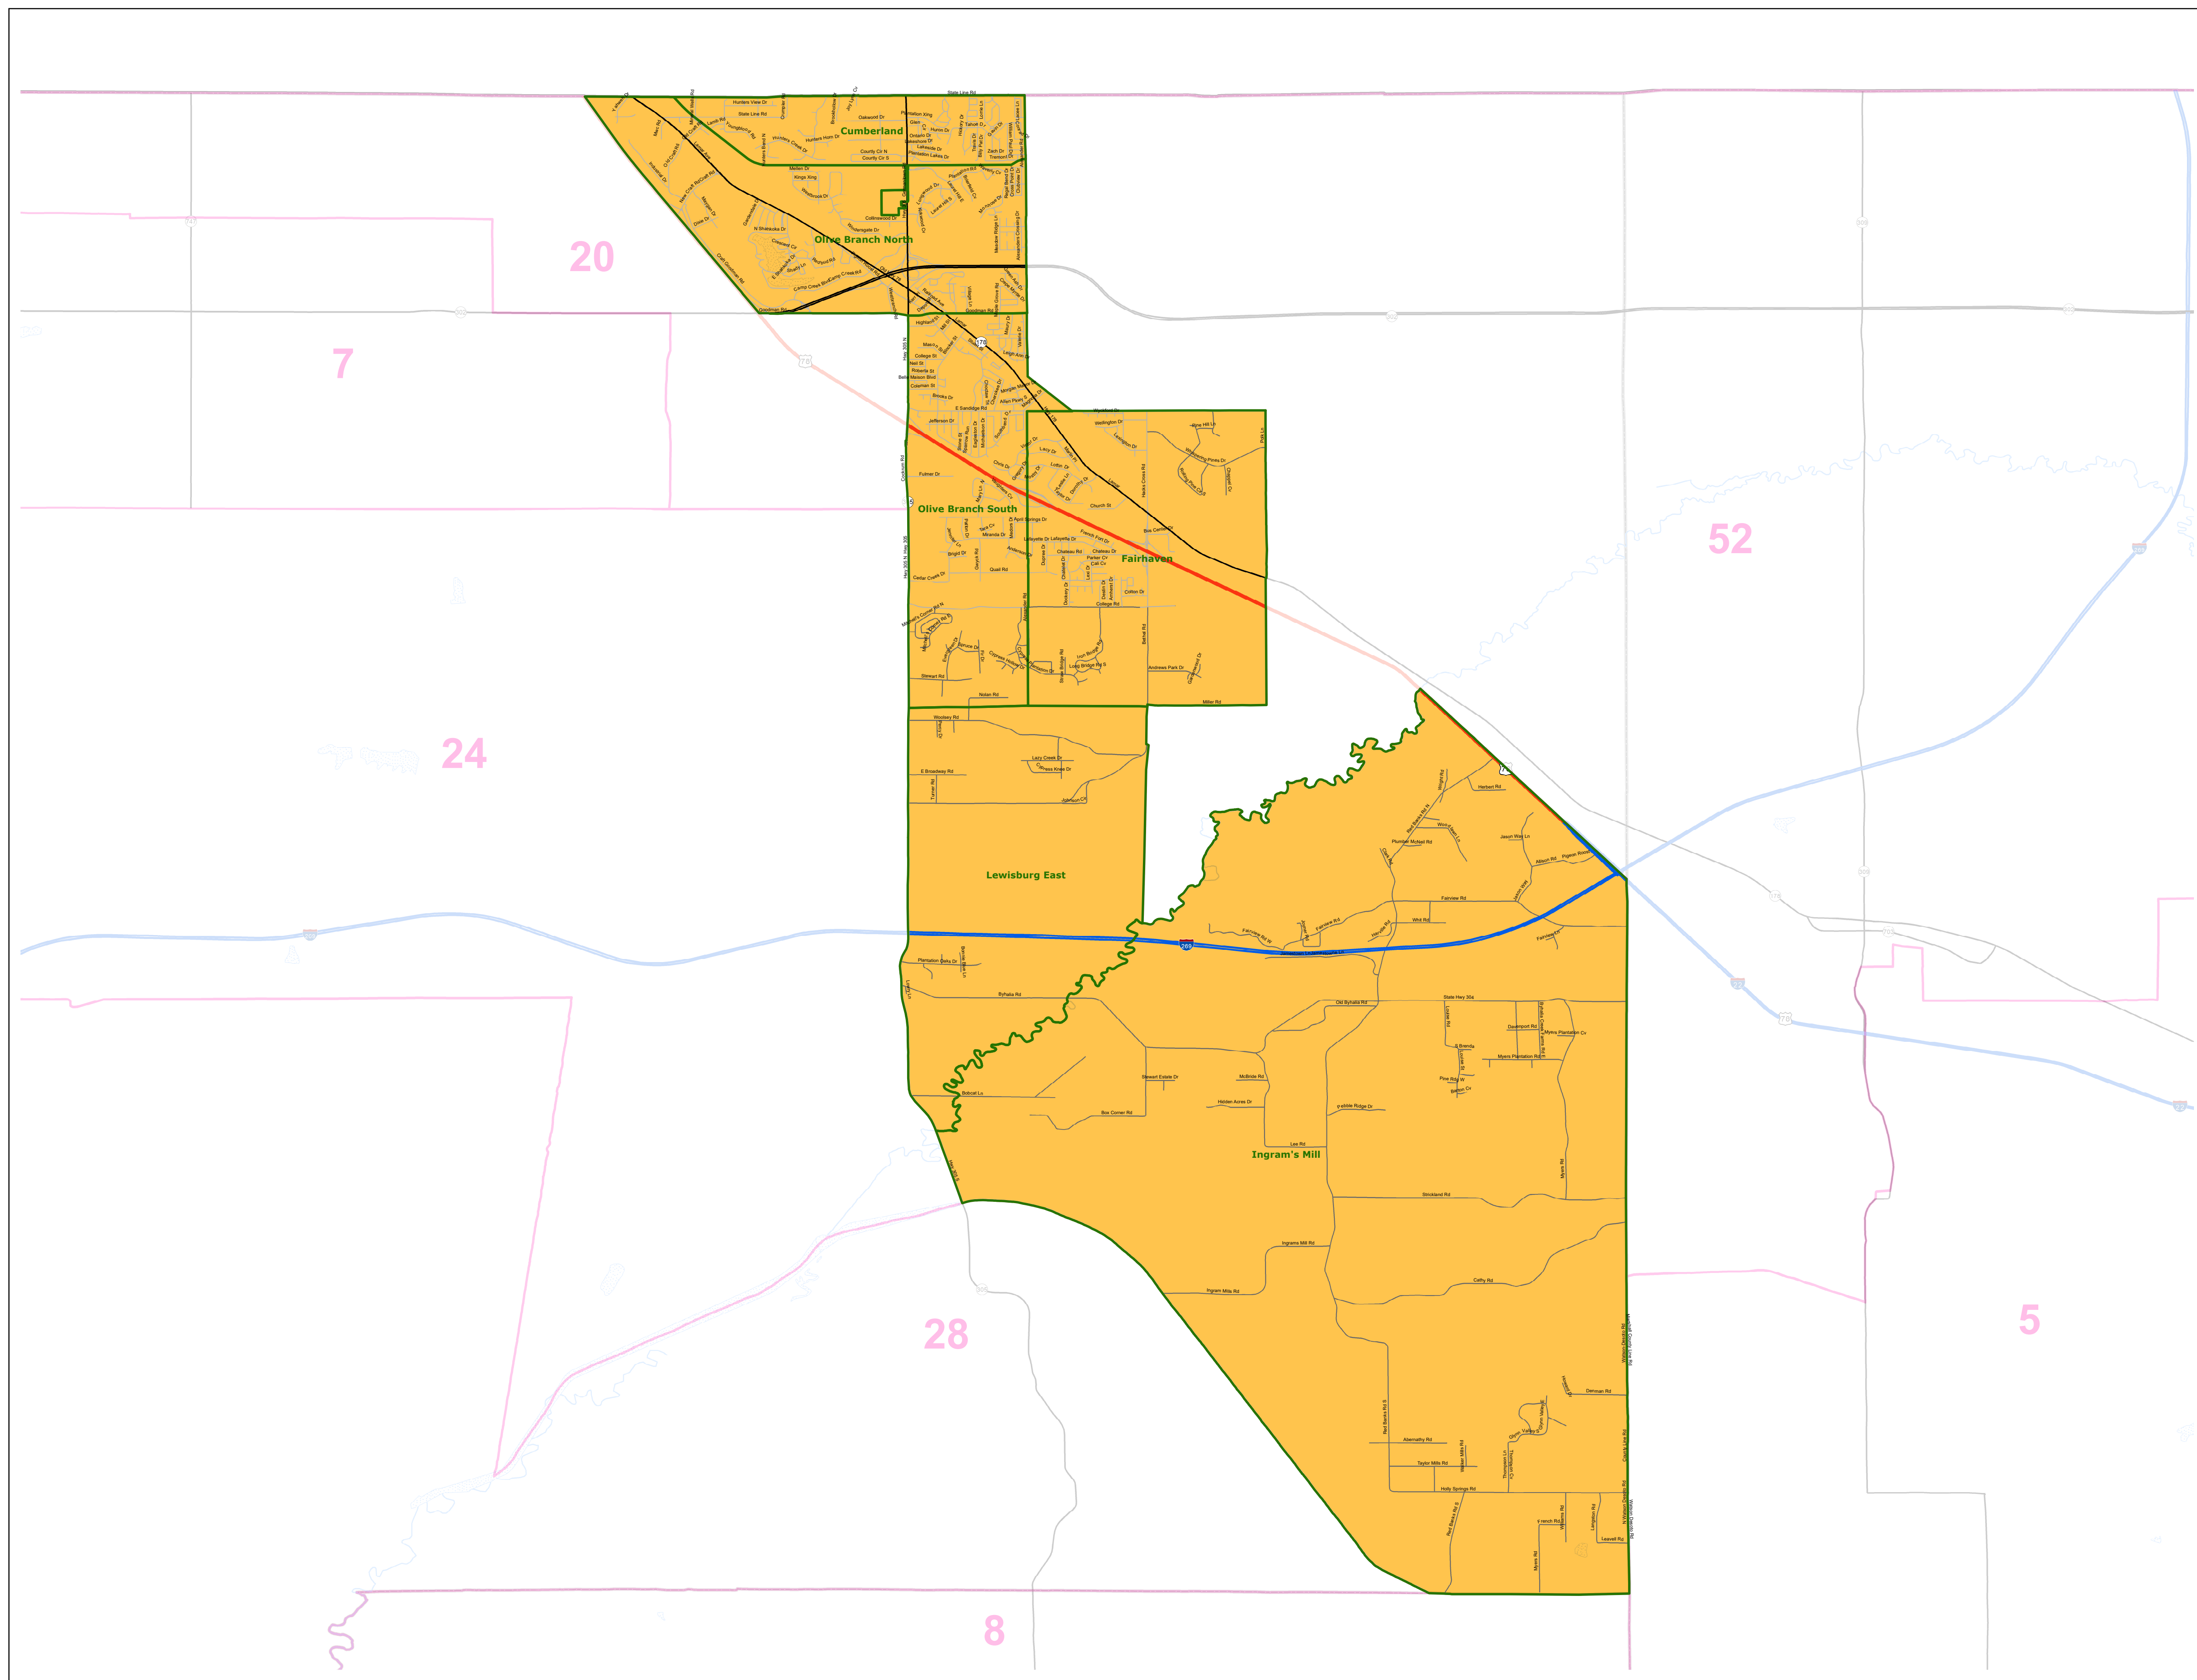

MS House District 6

March 2022

- Voting Precincts
- 1 - Interstates
- 2 - US Highways
- 3 - MS Hwys (1 -99)
- 4 - MS Hwys (100-999)
- 5 - Natchez Trace
- 6 - County Roads
- 7 - City Streets
- 8 - Trails
- River
- Counties
- Lakes/Ponds