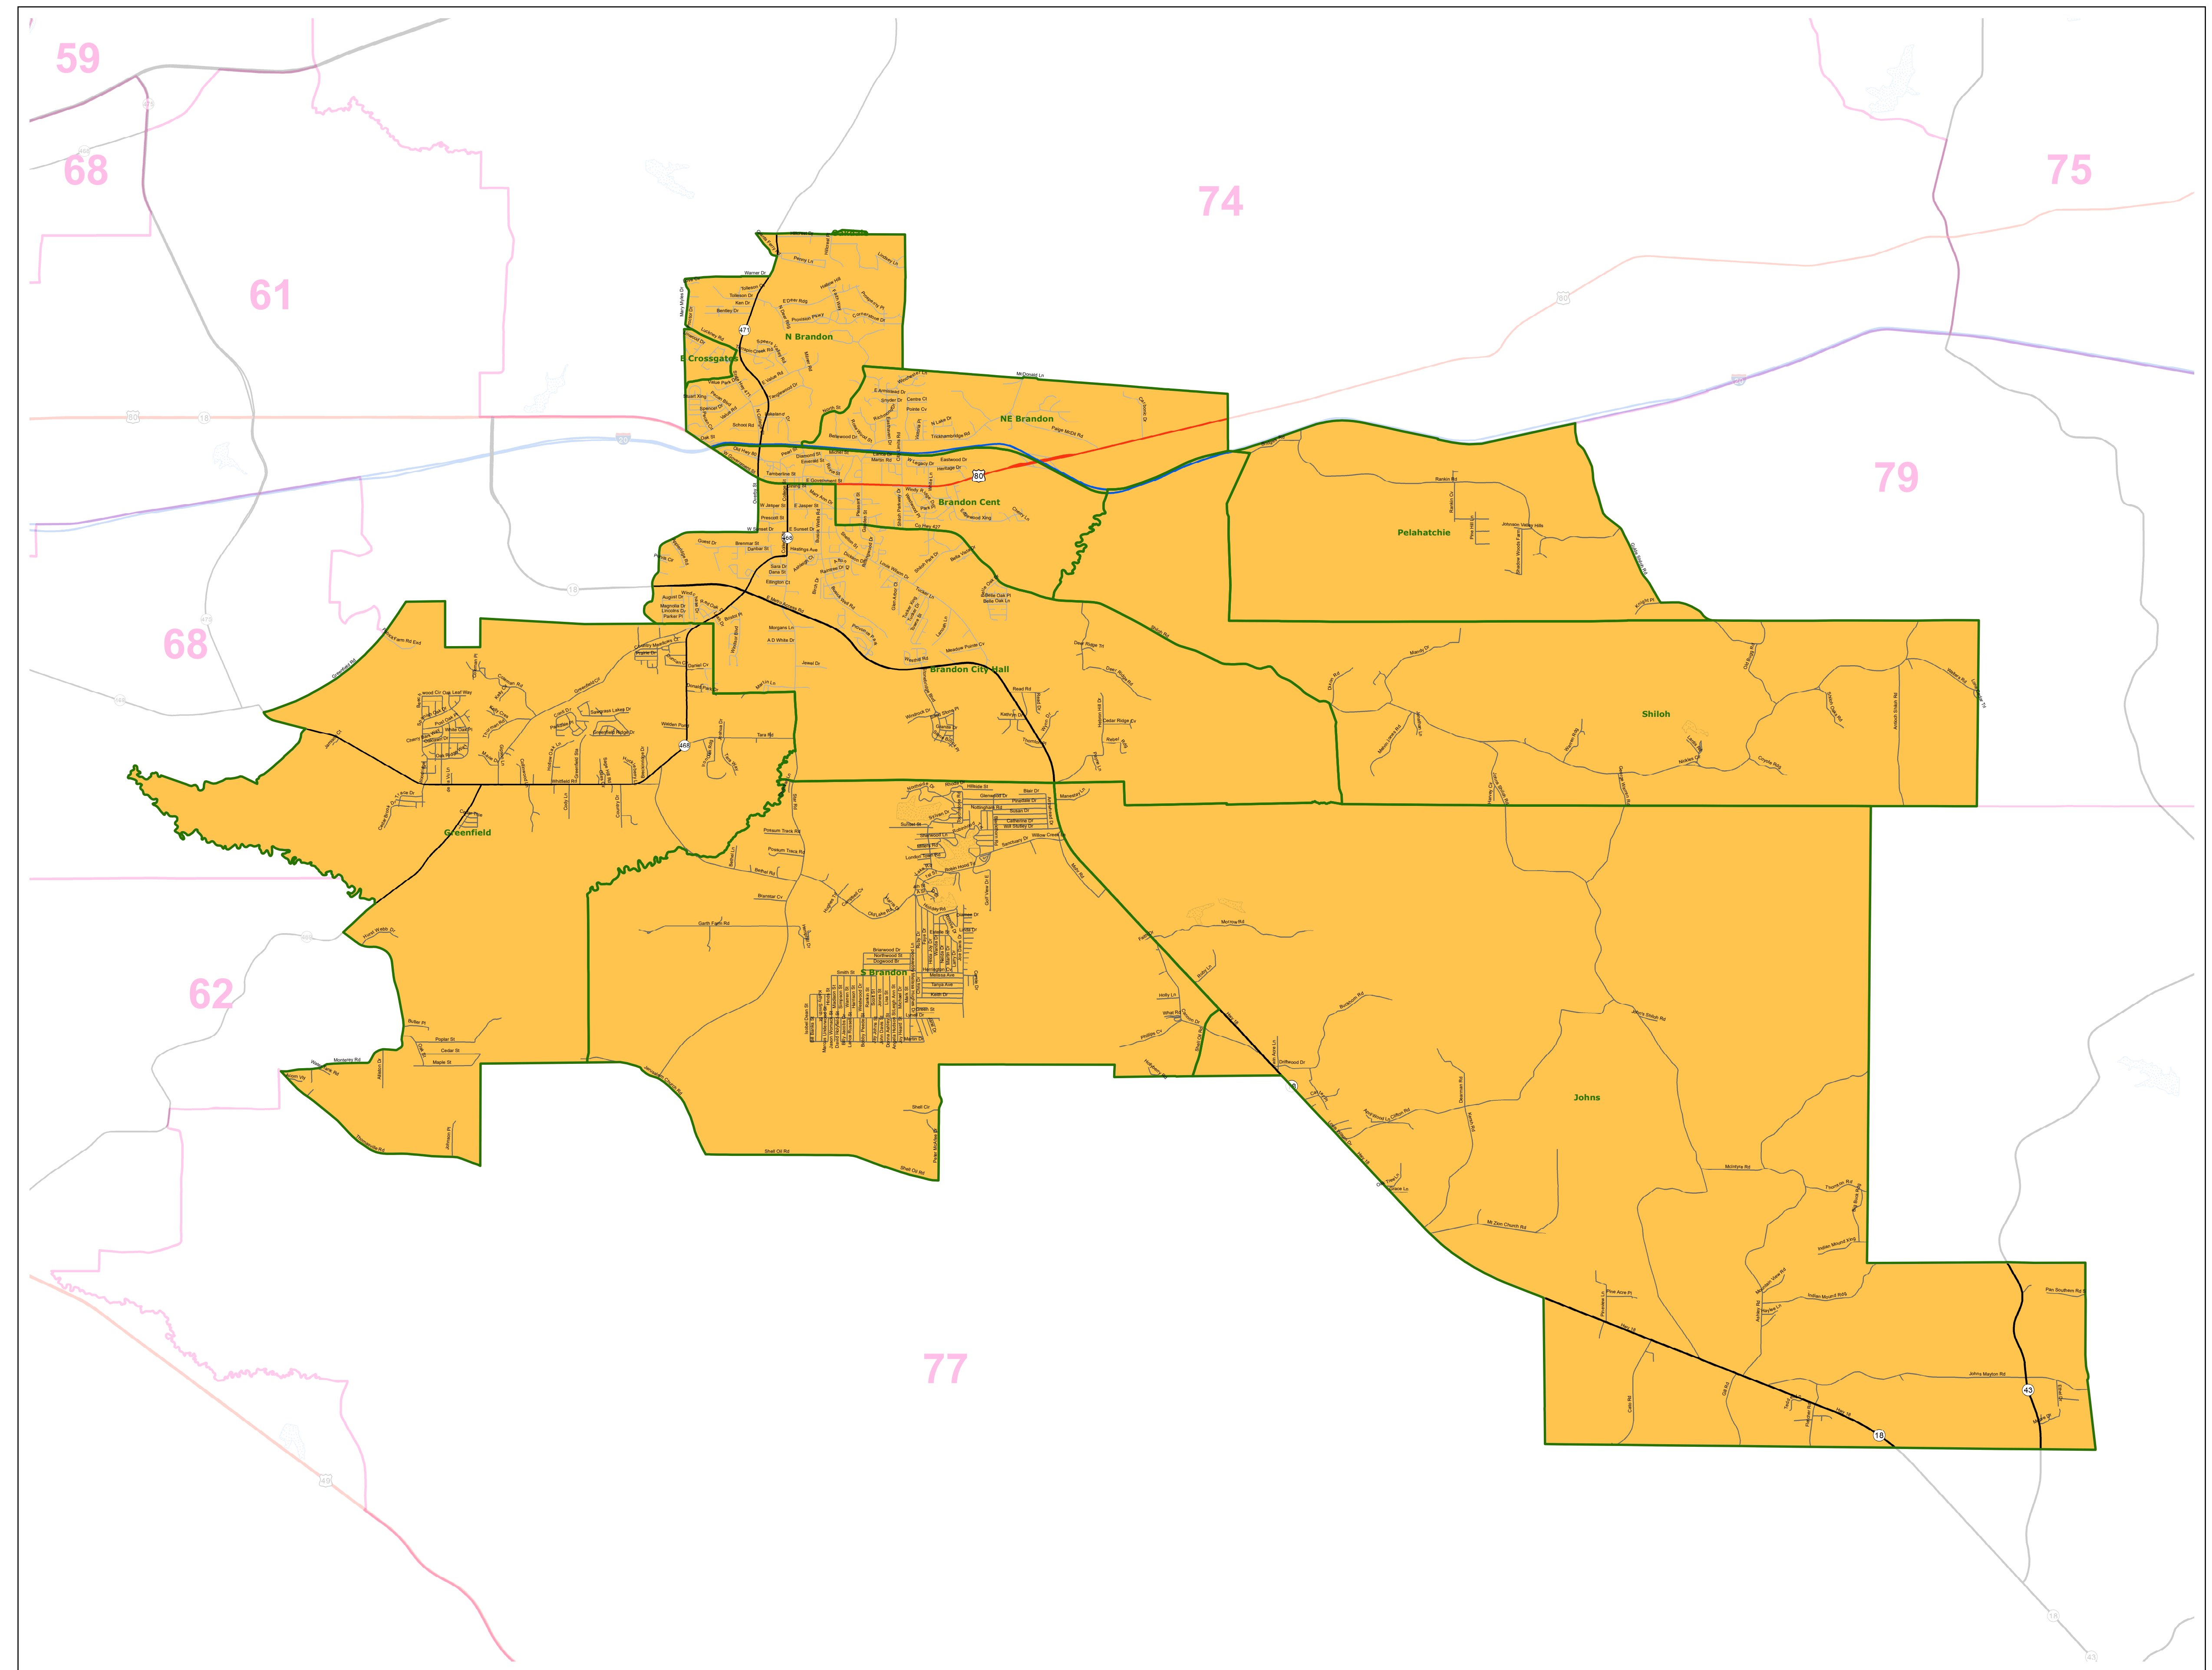

MS House District 60

March 2022

- Voting Precincts
- 1 - Interstates
- 2 - US Highways
- 3 - MS Hwys (1 -99)
- 4 - MS Hwys (100-999)
- 5 - Natchez Trace
- 6 - County Roads
- 7 - City Streets
- 8 - Trails
- River
- Counties
- Lakes/Ponds