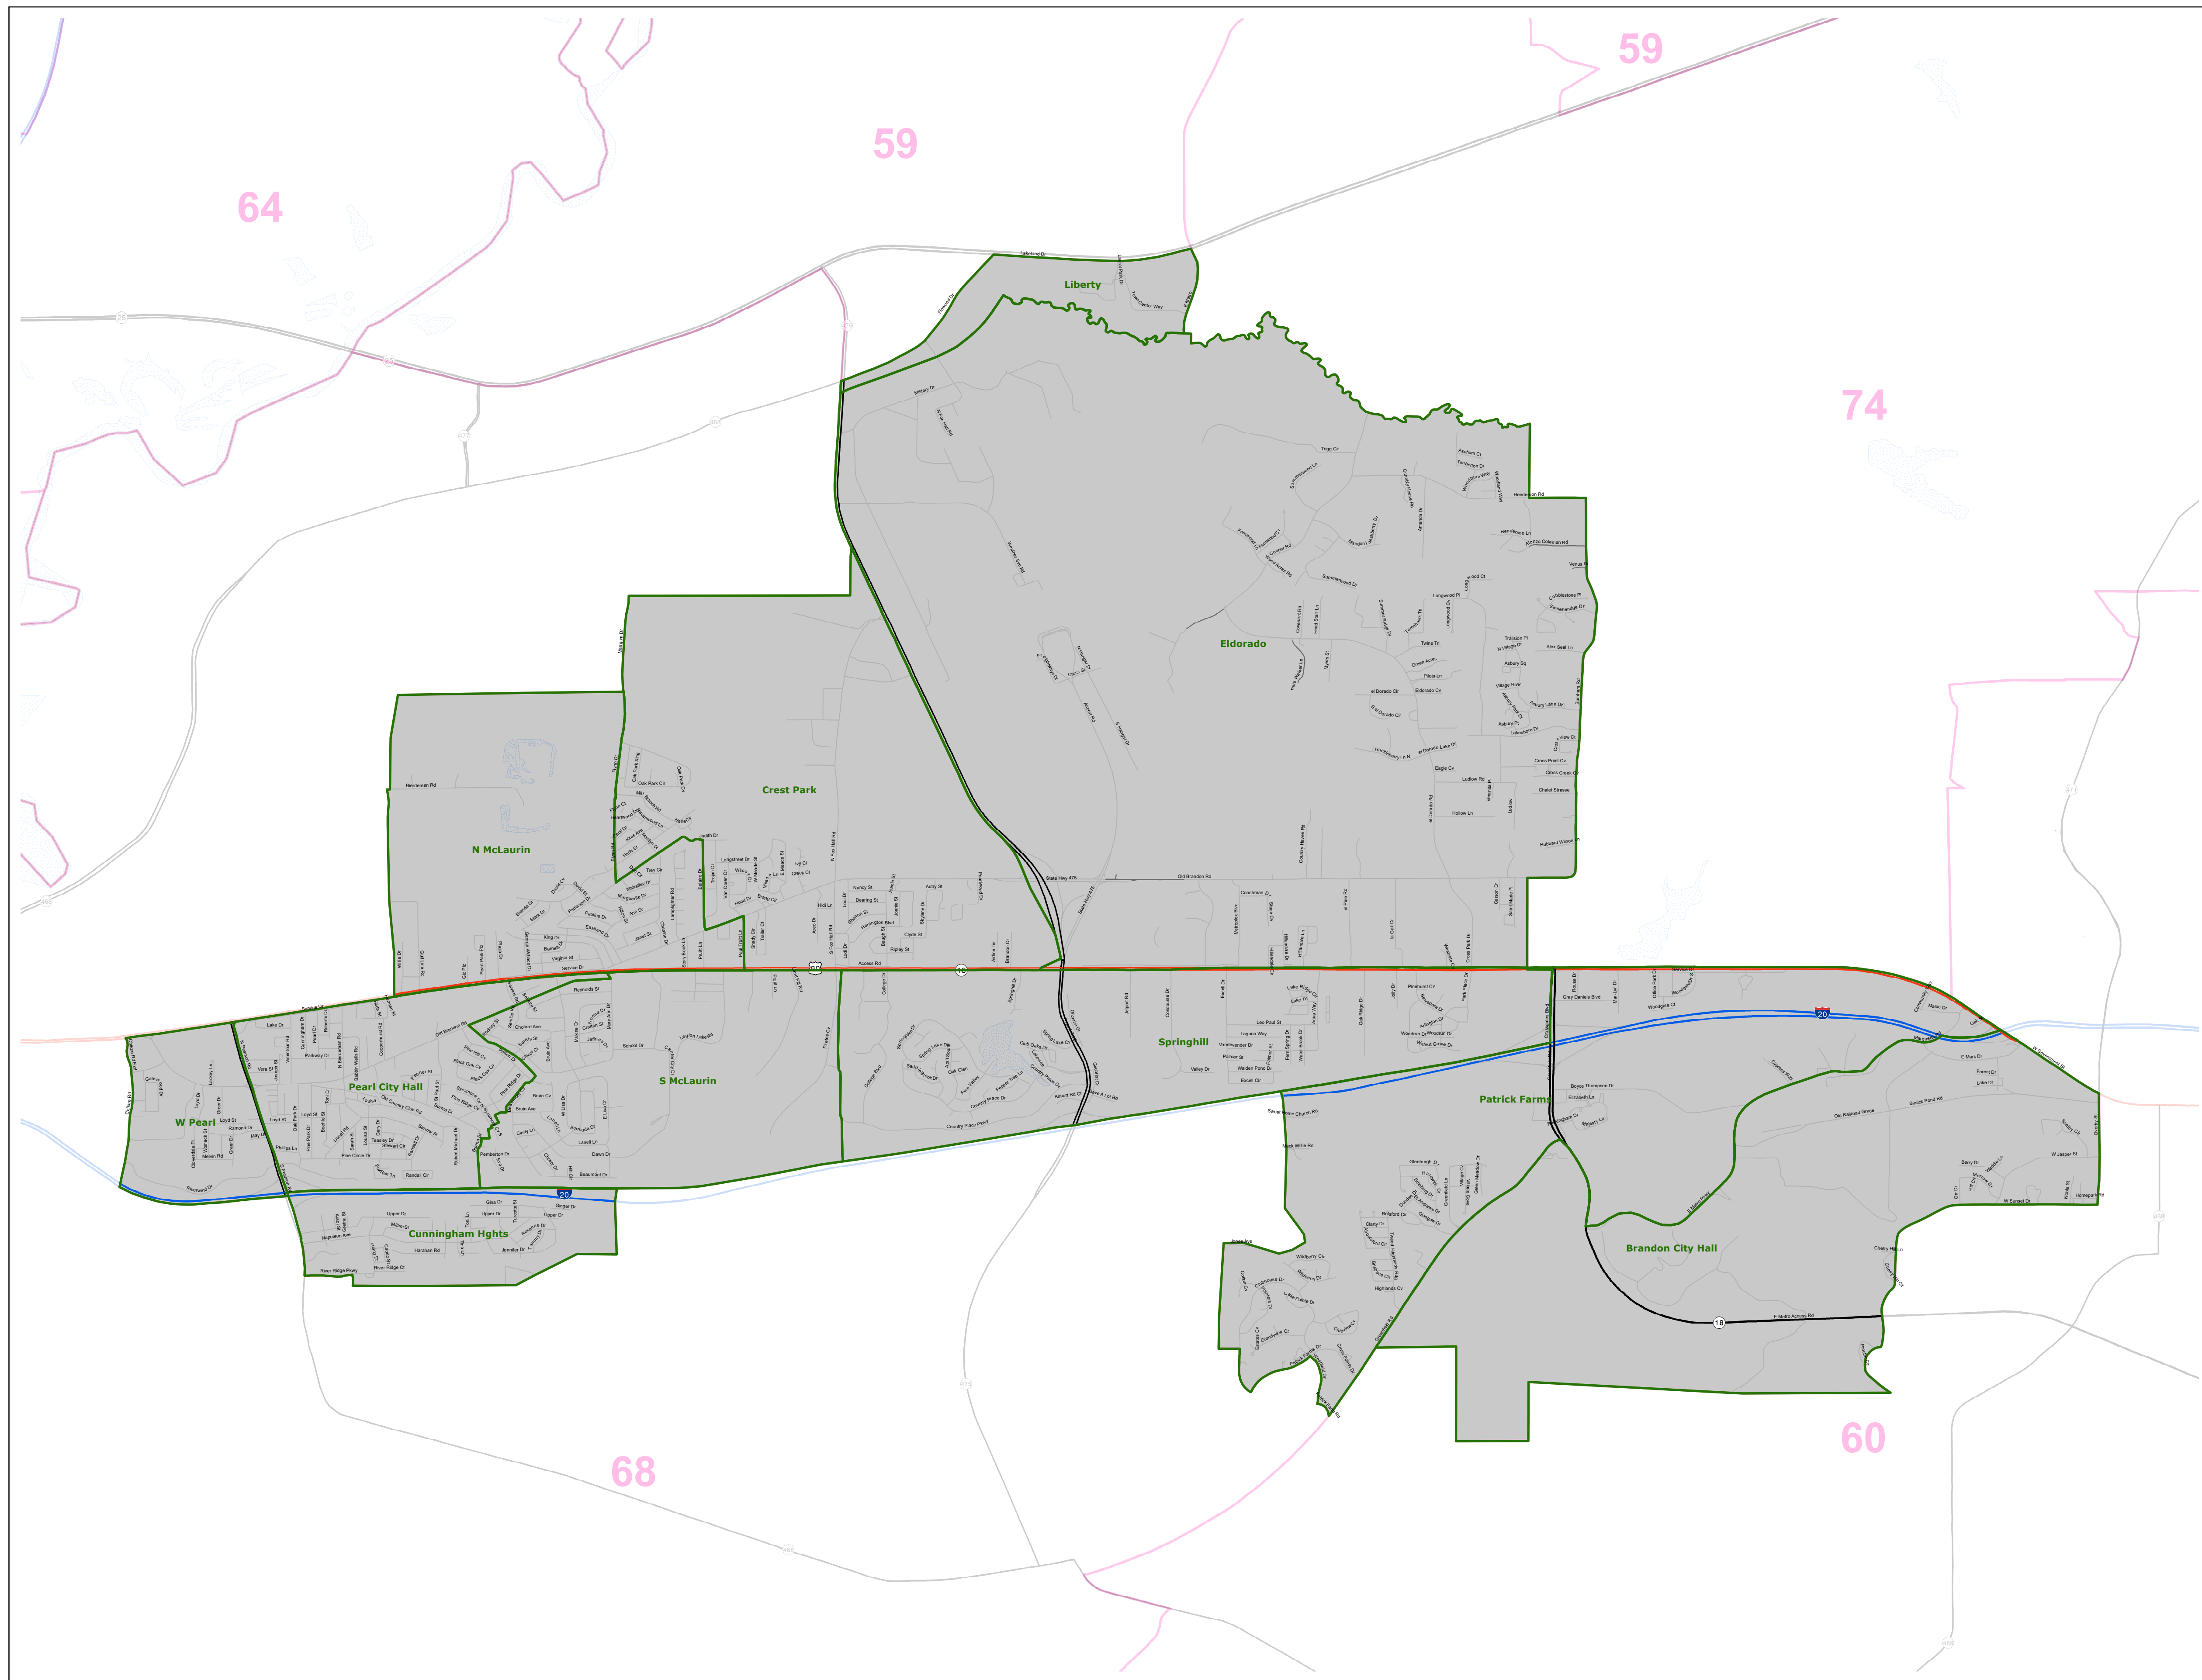

MS House District 61

March 2022

- Voting Precincts
- 1 - Interstates
- 2 - US Highways
- 3 - MS Hwys (1 -99)
- 4 - MS Hwys (100-999)
- 5 - Natchez Trace
- 6 - County Roads
- 7 - City Streets
- 8 - Trails
- River
- Counties
- Lakes/Ponds