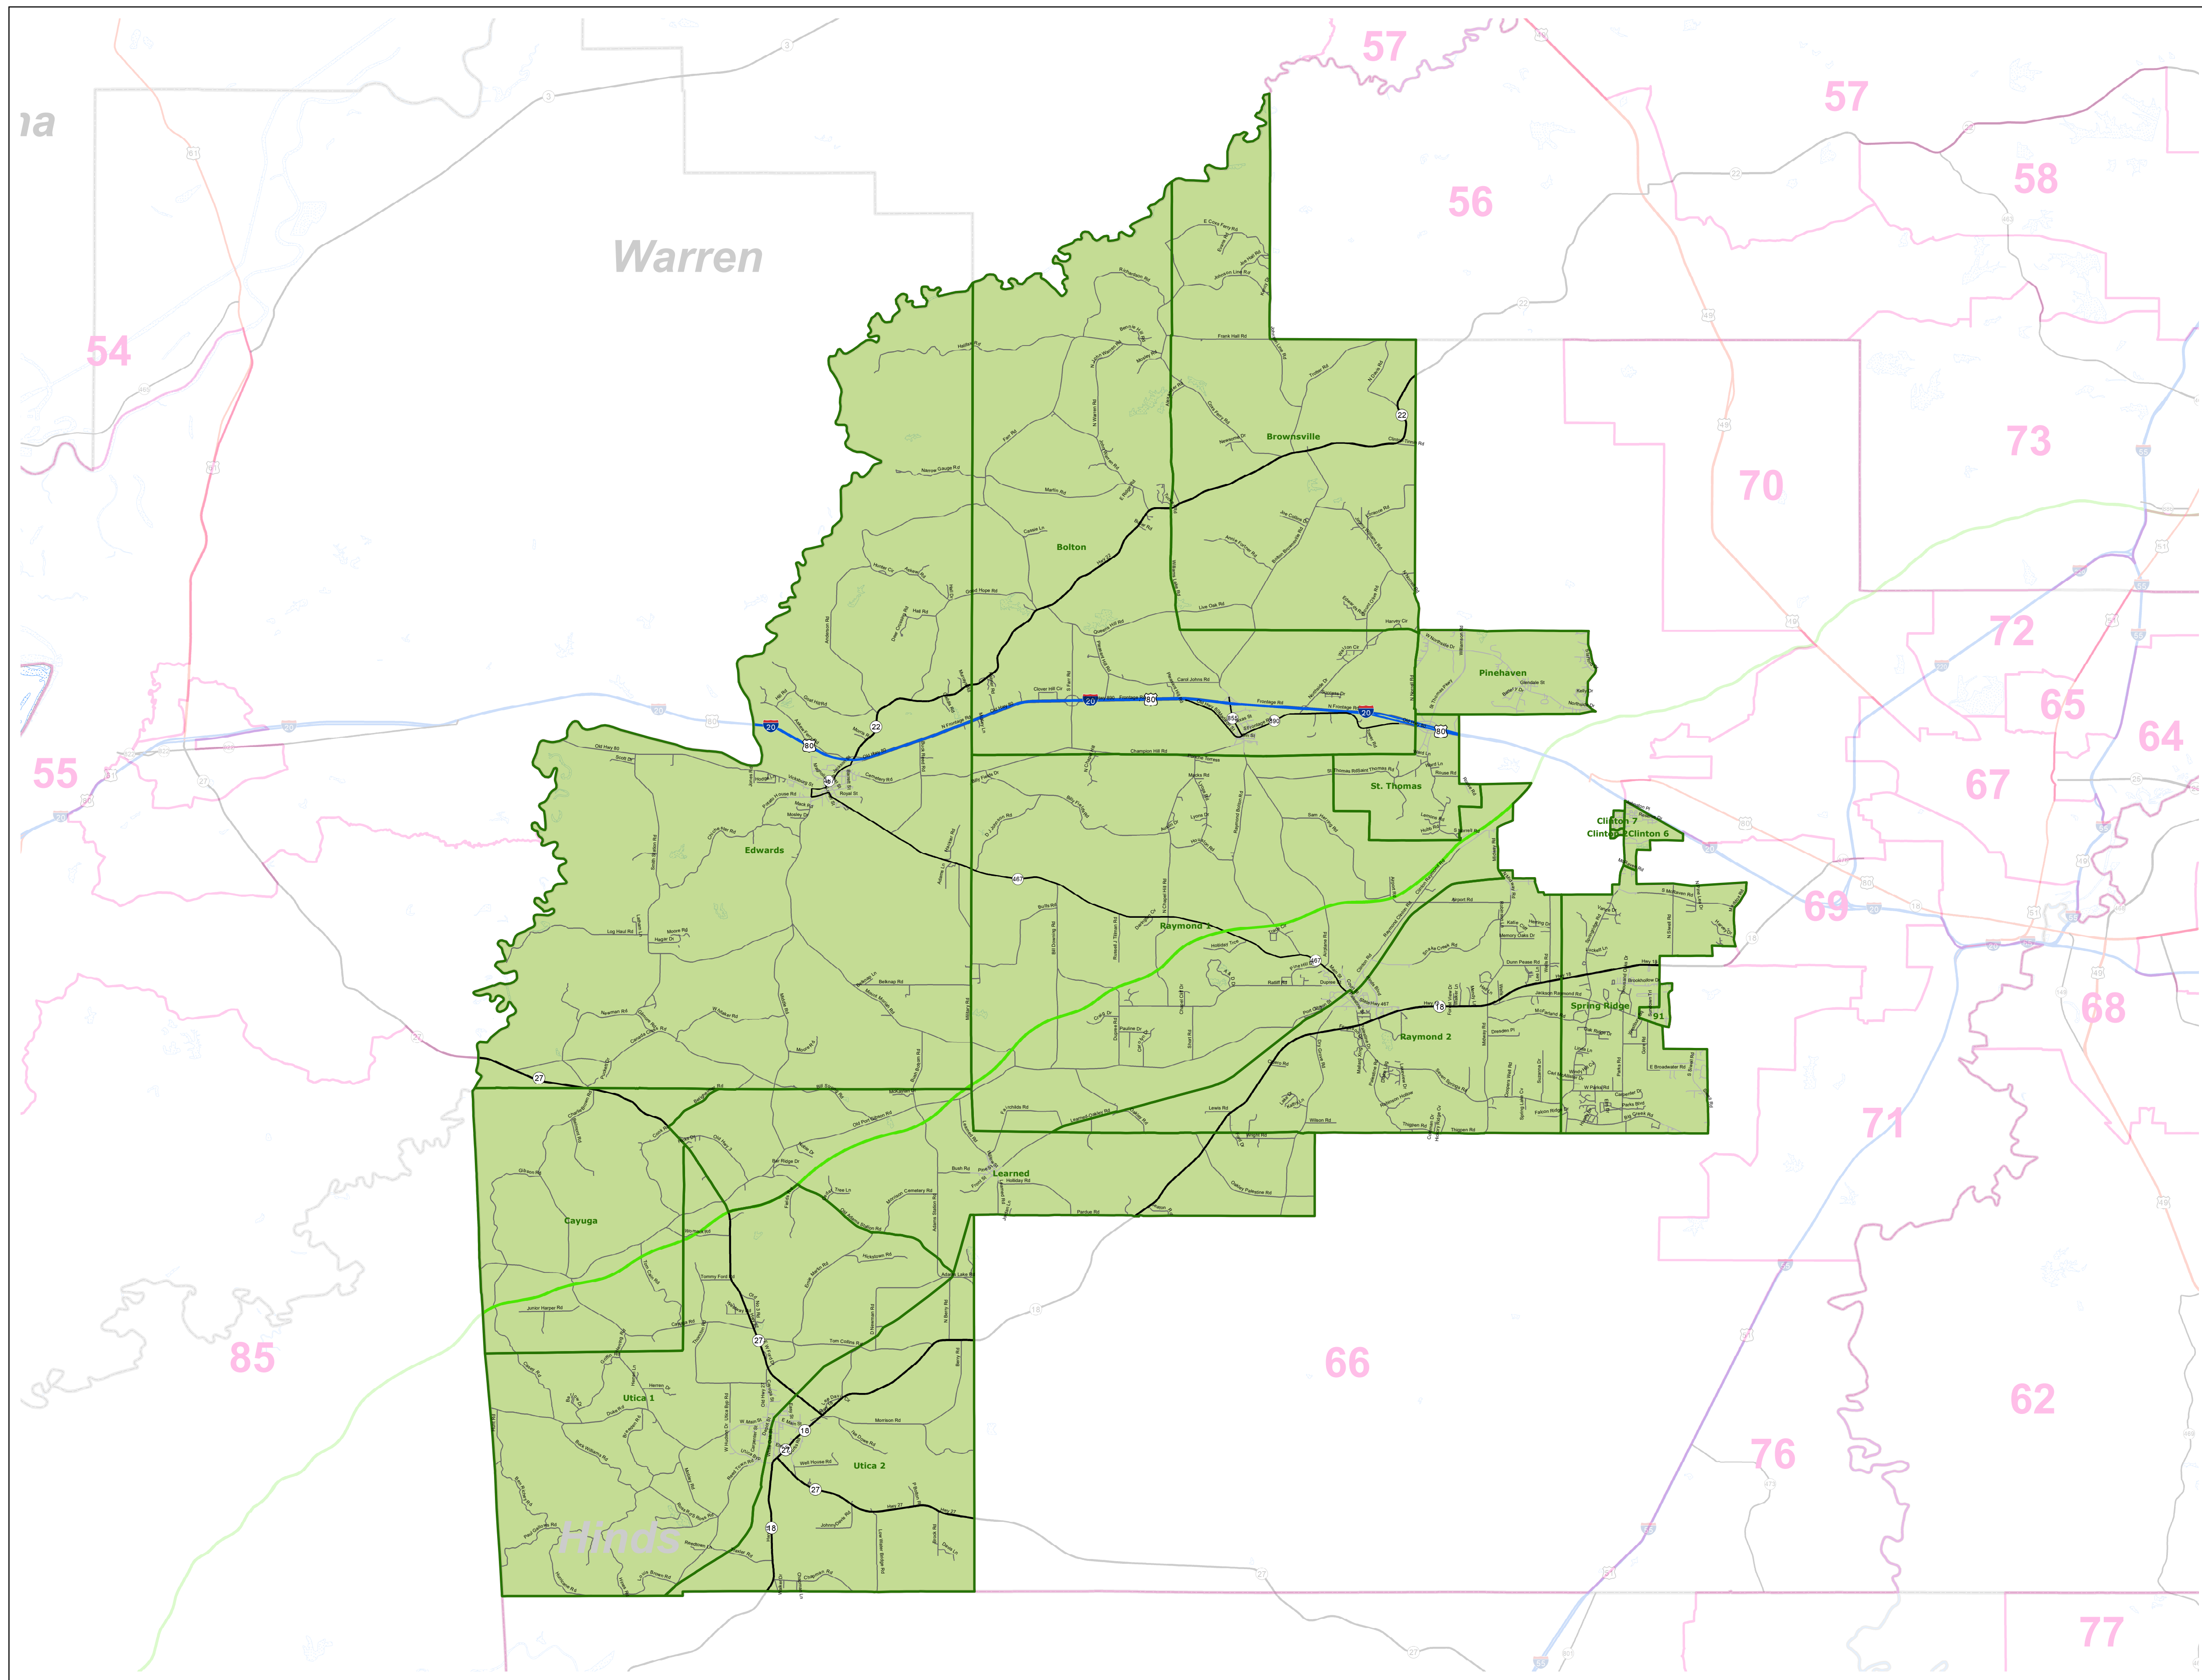

MS House District 63

March 2022

- Voting Precincts
- 1 - Interstates
- 2 - US Highways
- 3 - MS Hwys (1 -99)
- 4 - MS Hwys (100-999)
- 5 - Natchez Trace
- 6 - County Roads
- 7 - City Streets
- 8 - Trails
- River
- Counties
- Lakes/Ponds