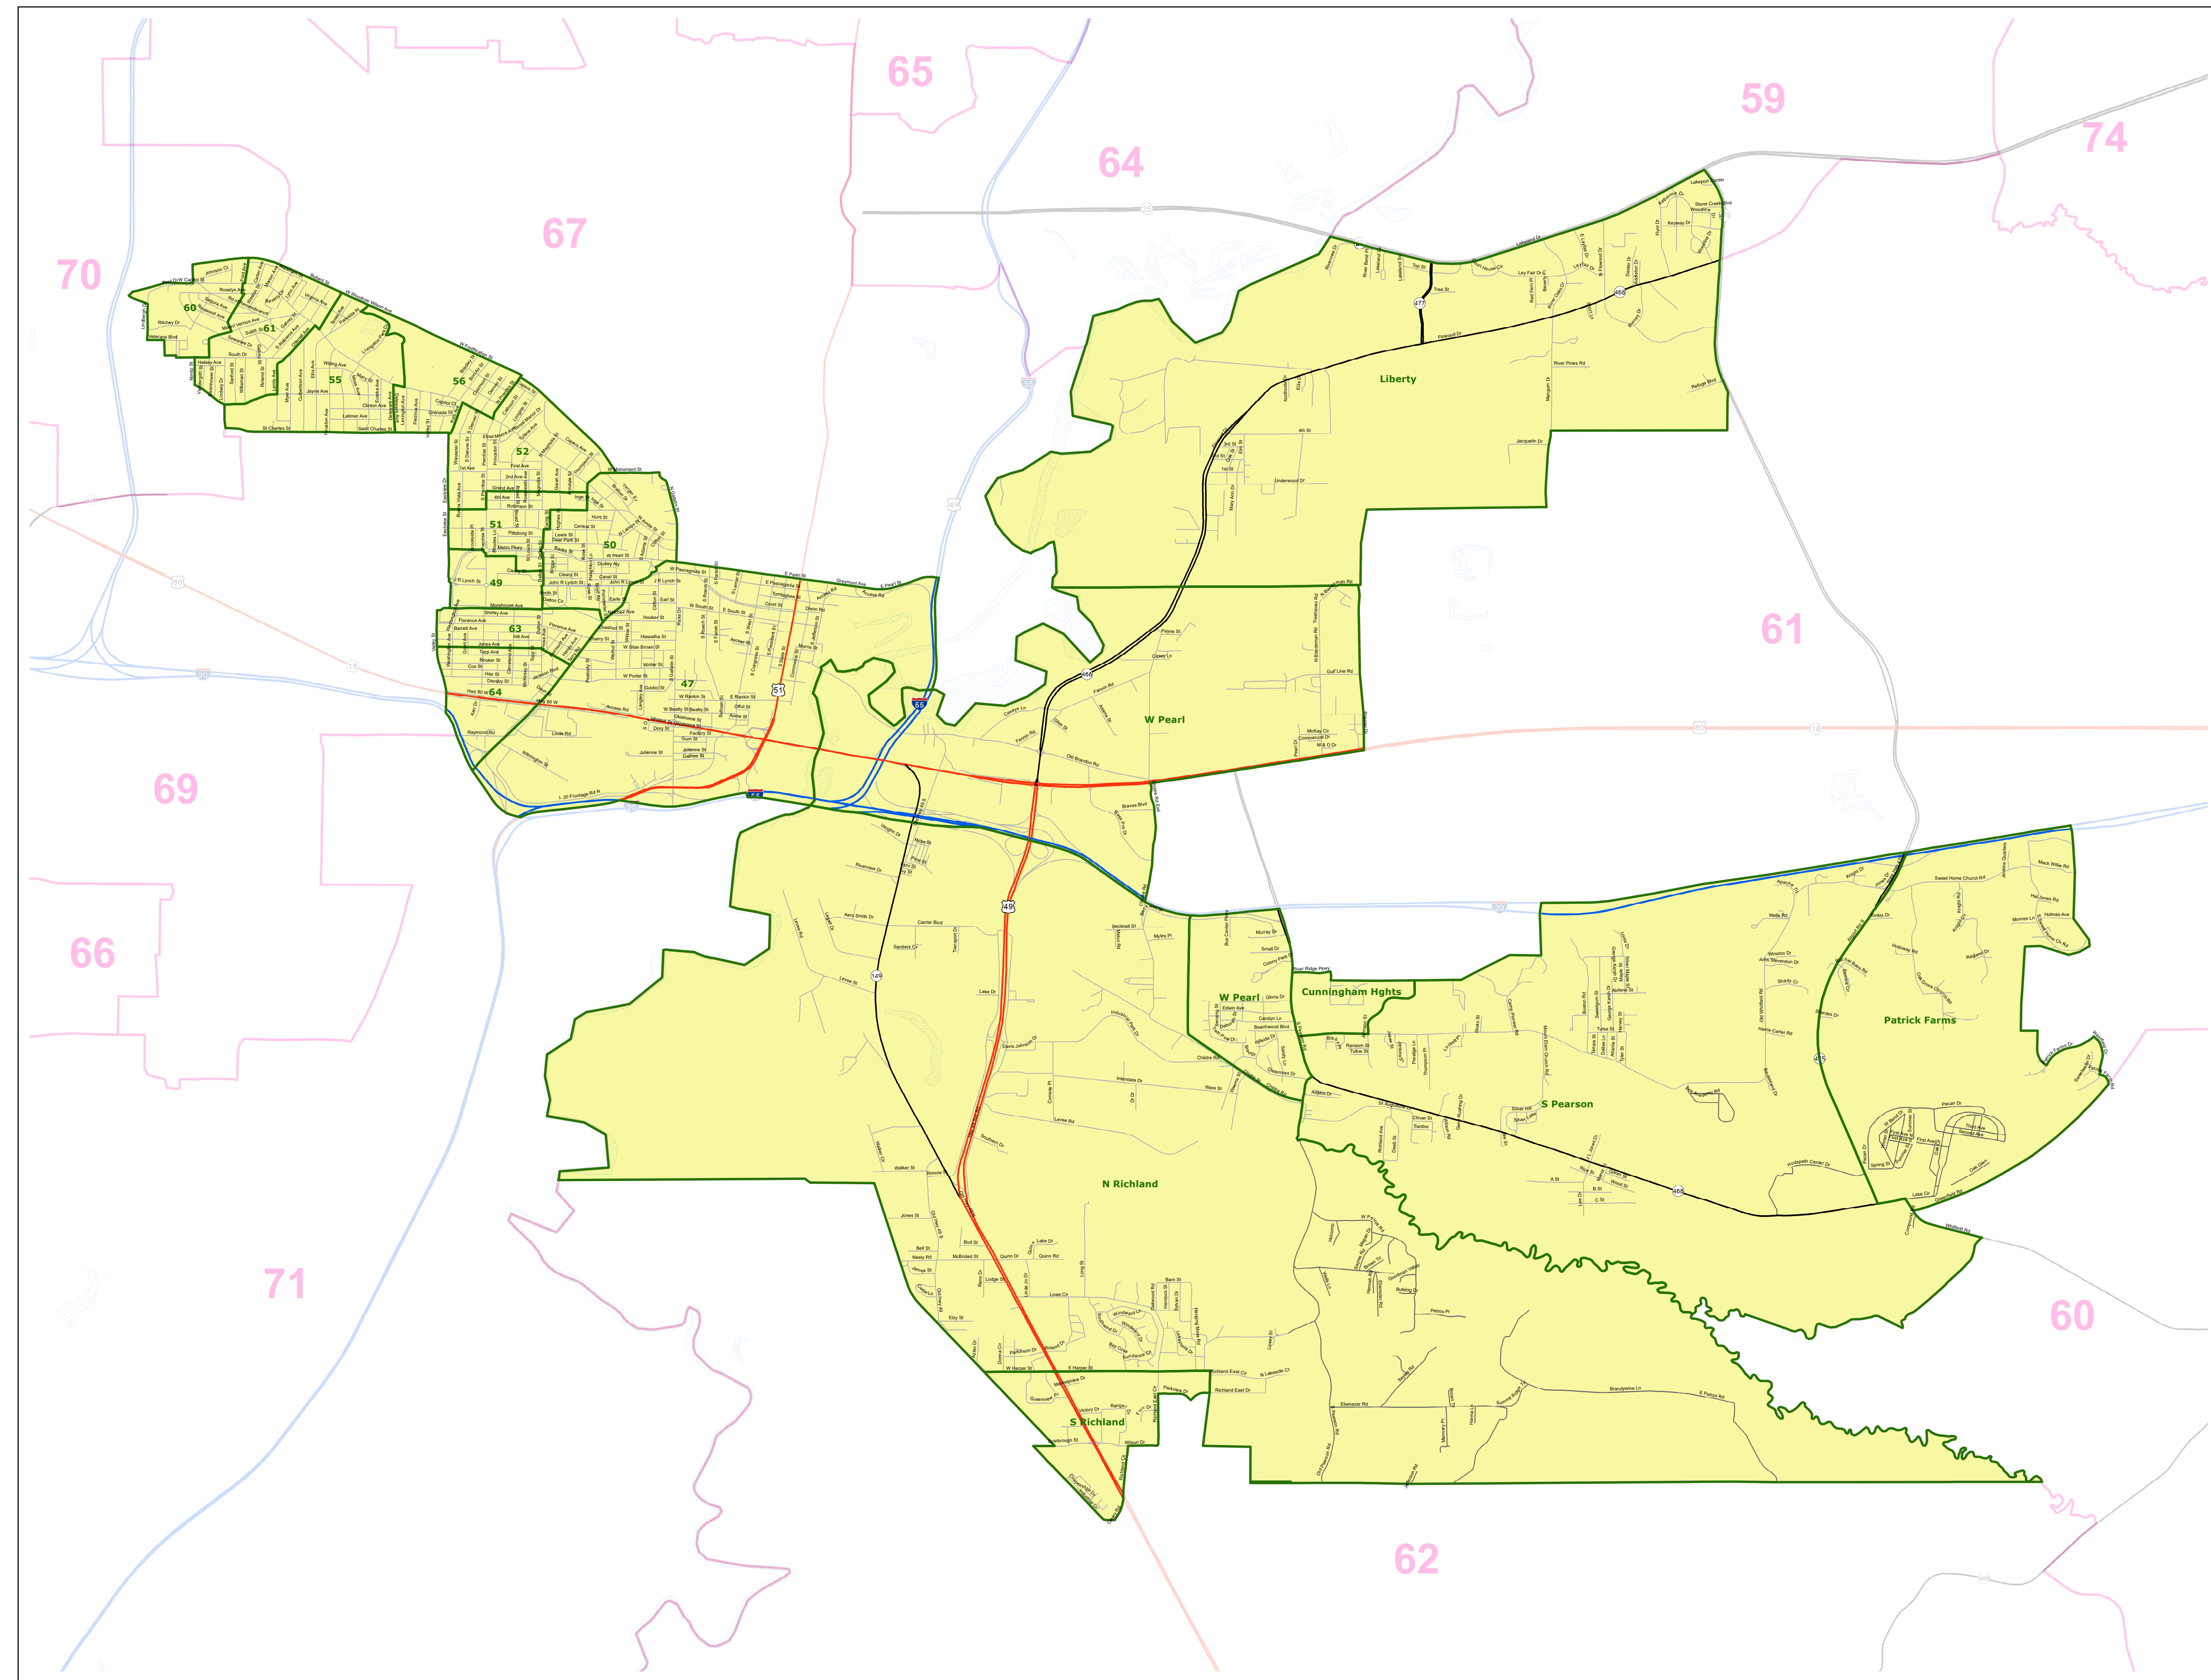

MS House District 68

March 2022

- Voting Precincts
- 1 - Interstates
- 2 - US Highways
- 3 - MS Hwys (1 -99)
- 4 - MS Hwys (100-999)
- 5 - Natchez Trace
- 6 - County Roads
- 7 - City Streets
- 8 - Trails
- River
- Counties
- Lakes/Ponds