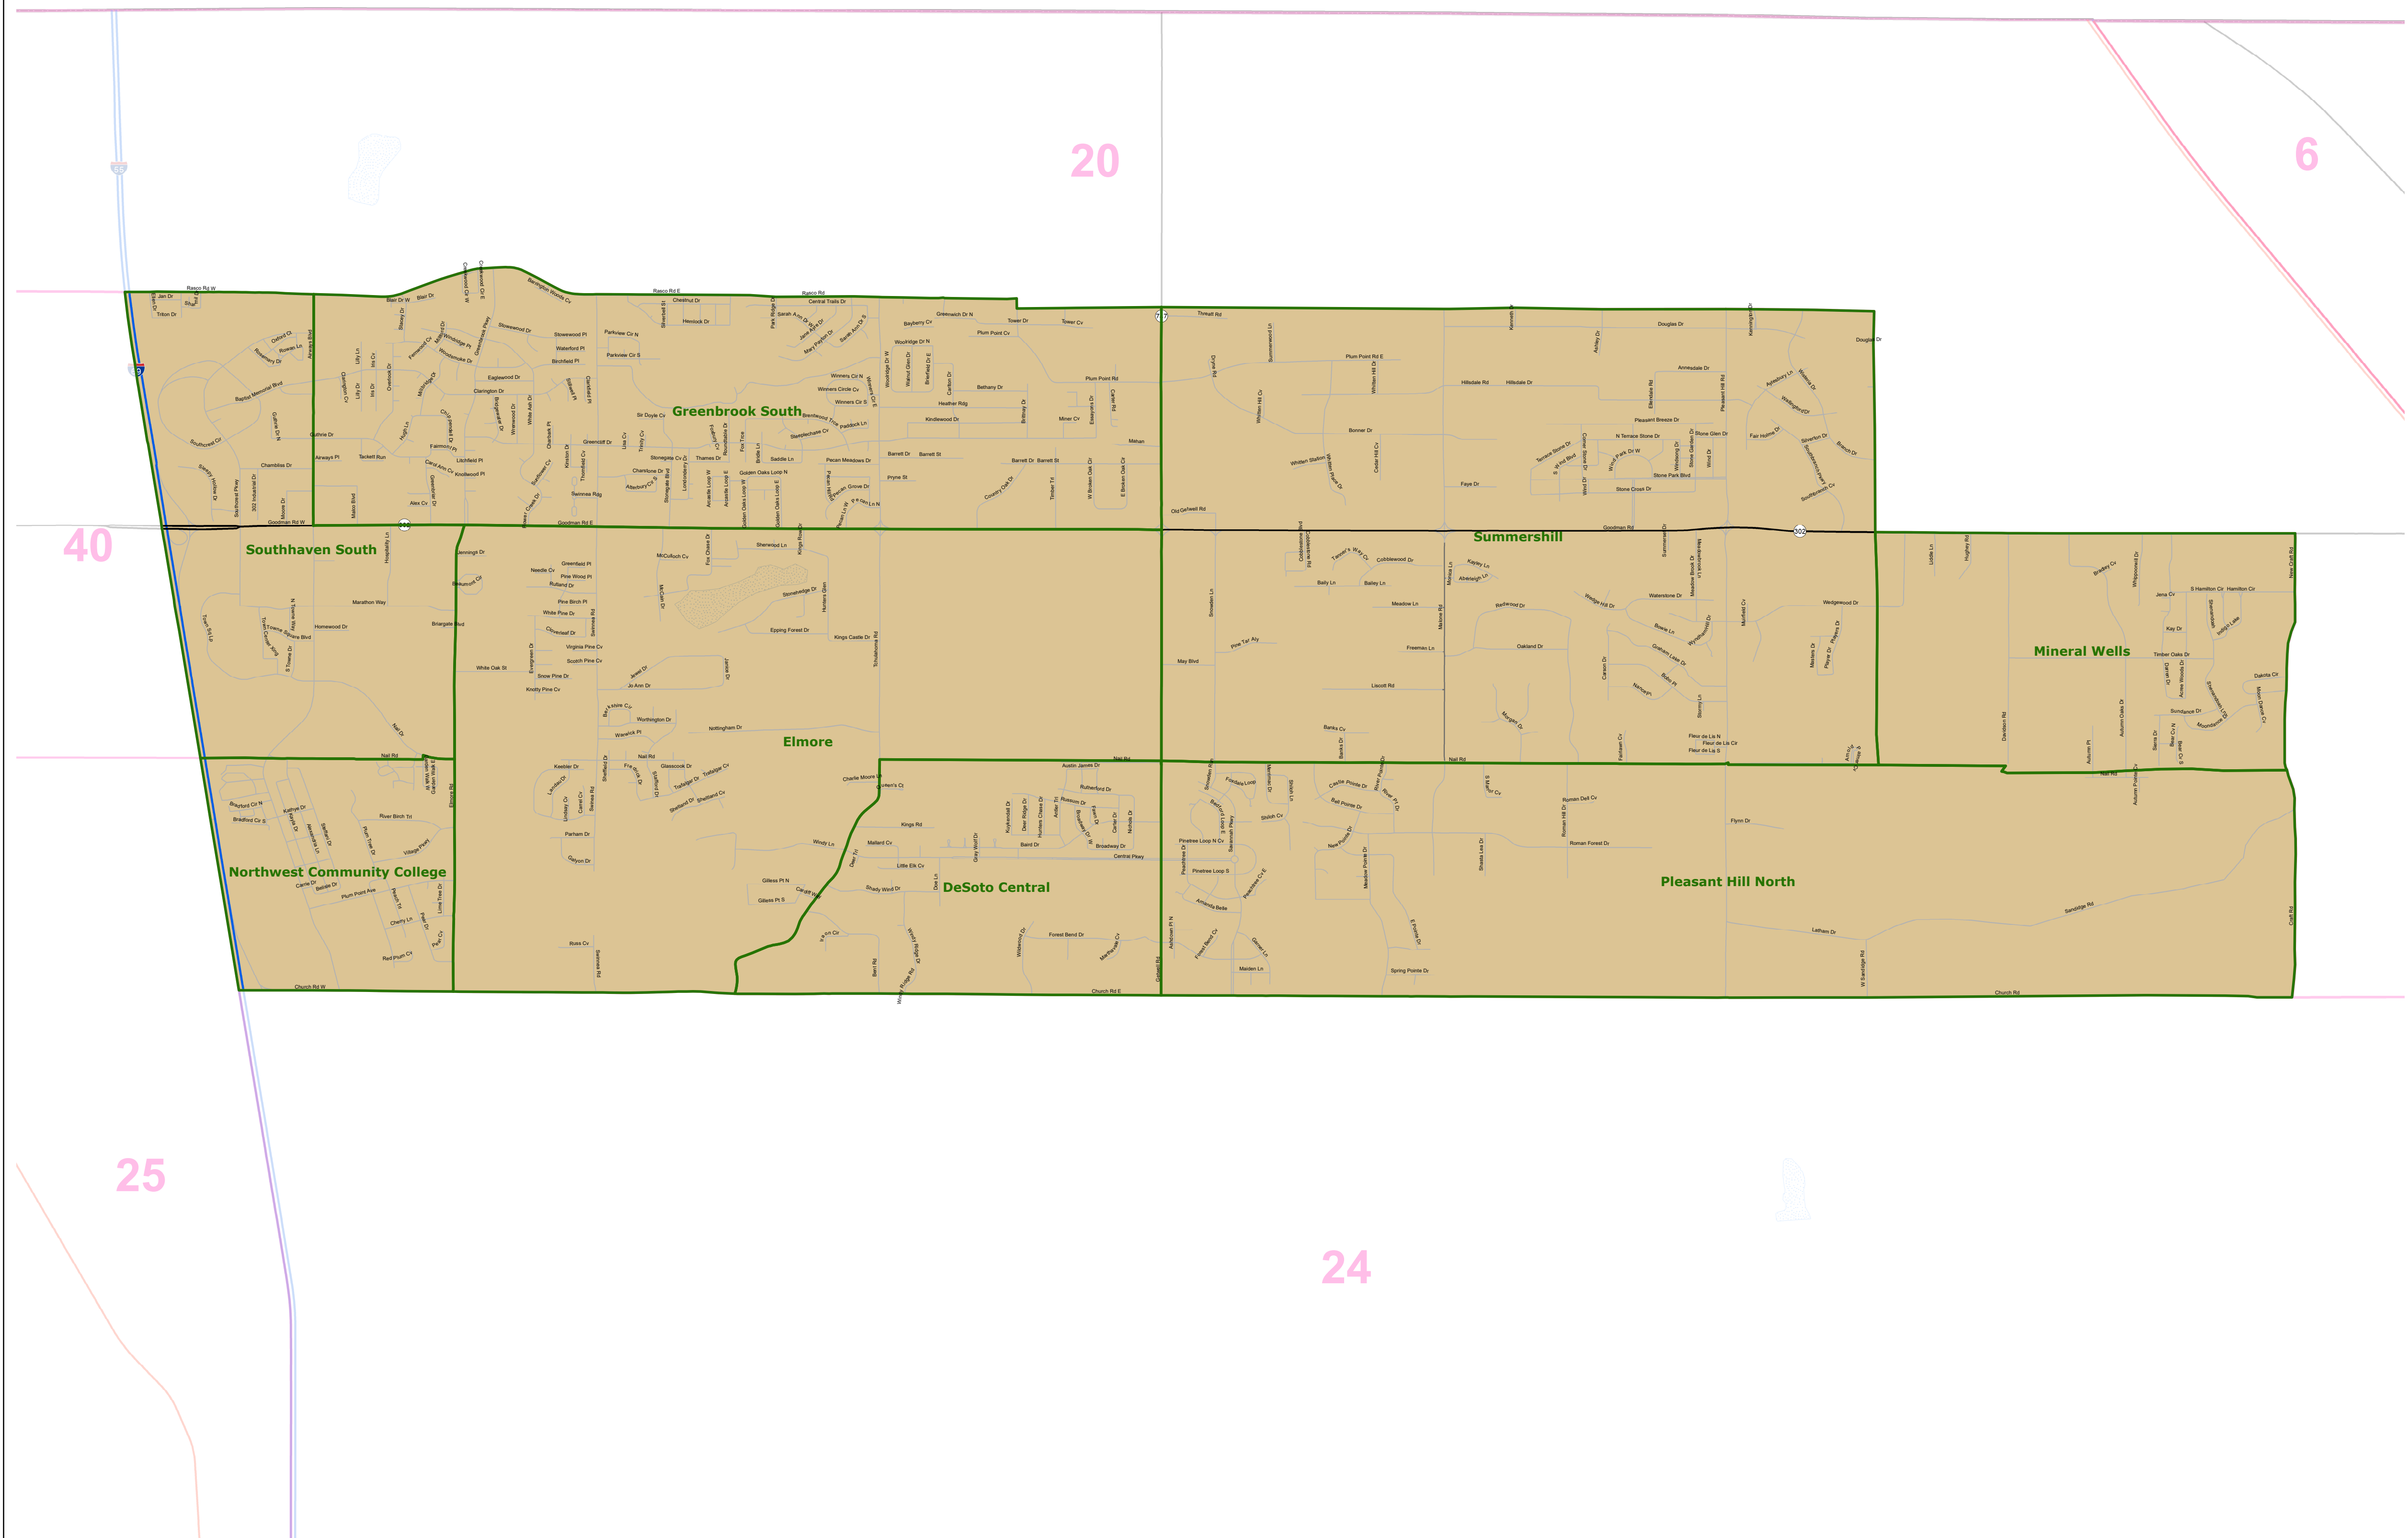

MS House District 7

March 2022

- Voting Precincts
- 1 - Interstates
- 2 - US Highways
- 3 - MS Hwys (1 -99)
- 4 - MS Hwys (100-999)
- 5 - Natchez Trace
- 6 - County Roads
- 7 - City Streets
- 8 - Trails
- River
- Counties
- Lakes/Ponds