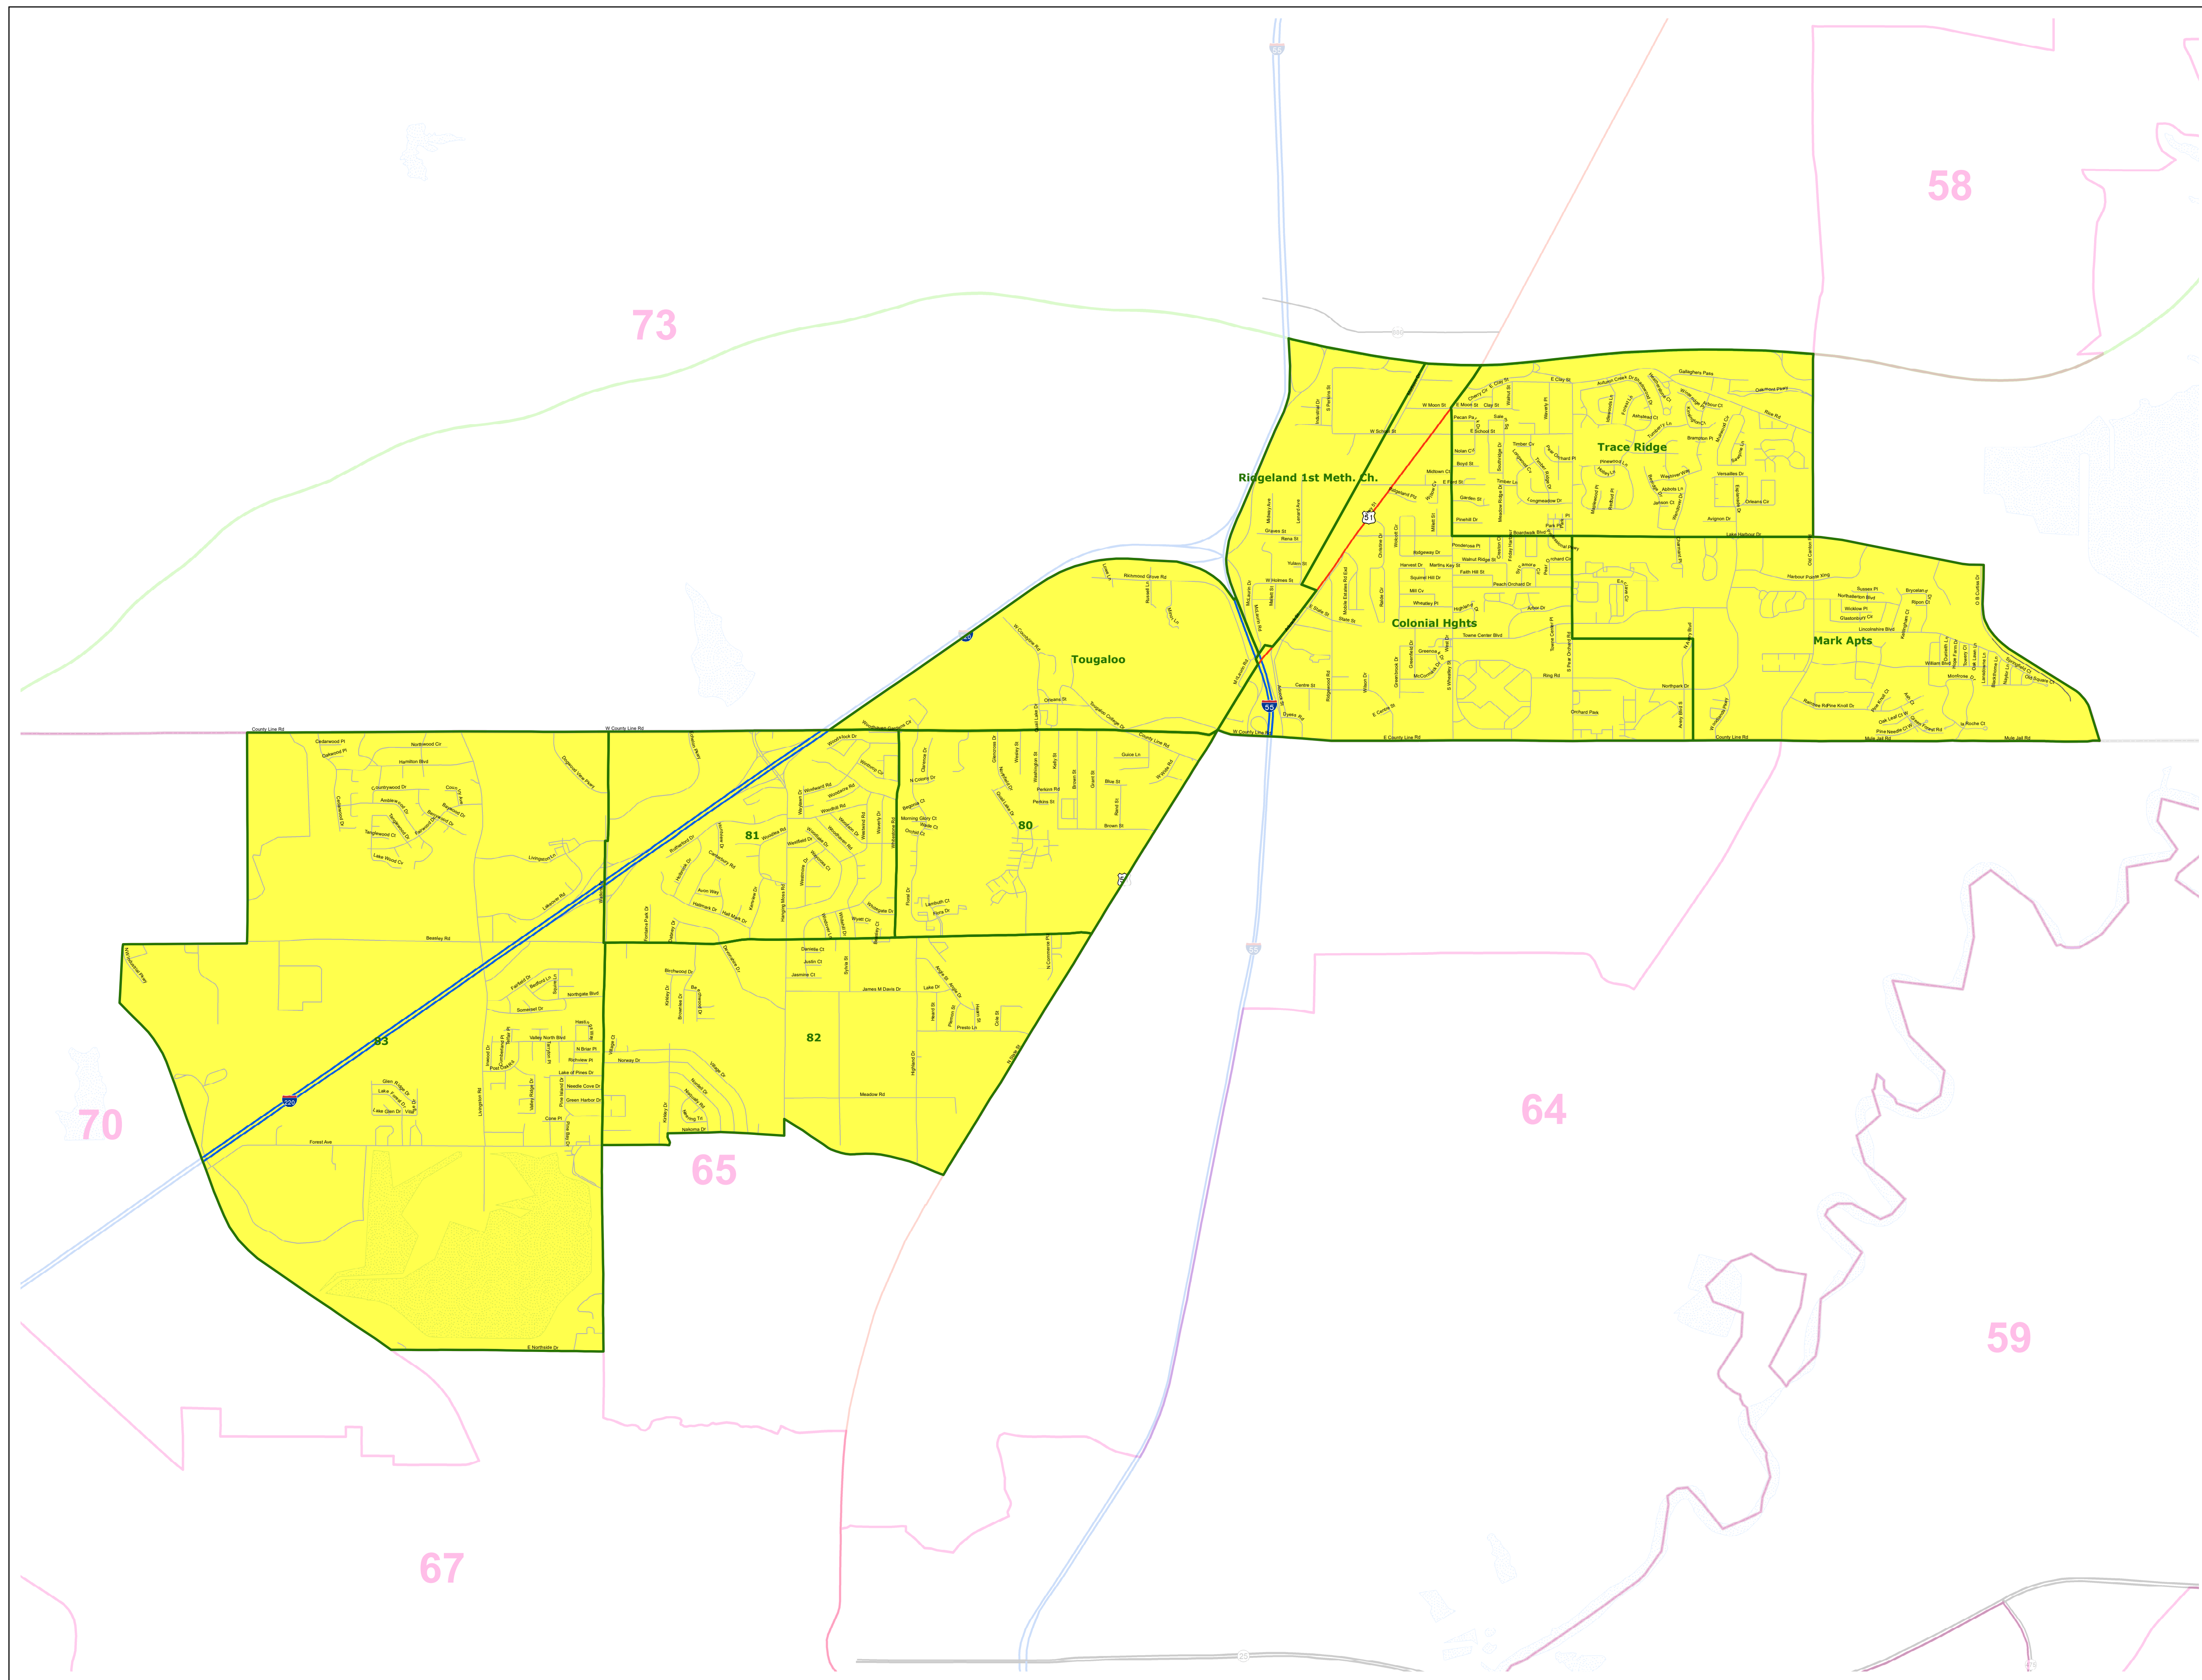

MS House District 72

March 2022

- Voting Precincts
- 1 - Interstates
- 2 - US Highways
- 3 - MS Hwys (1 -99)
- 4 - MS Hwys (100-999)
- 5 - Natchez Trace
- 6 - County Roads
- 7 - City Streets
- 8 - Trails
- River
- Counties
- Lakes/Ponds