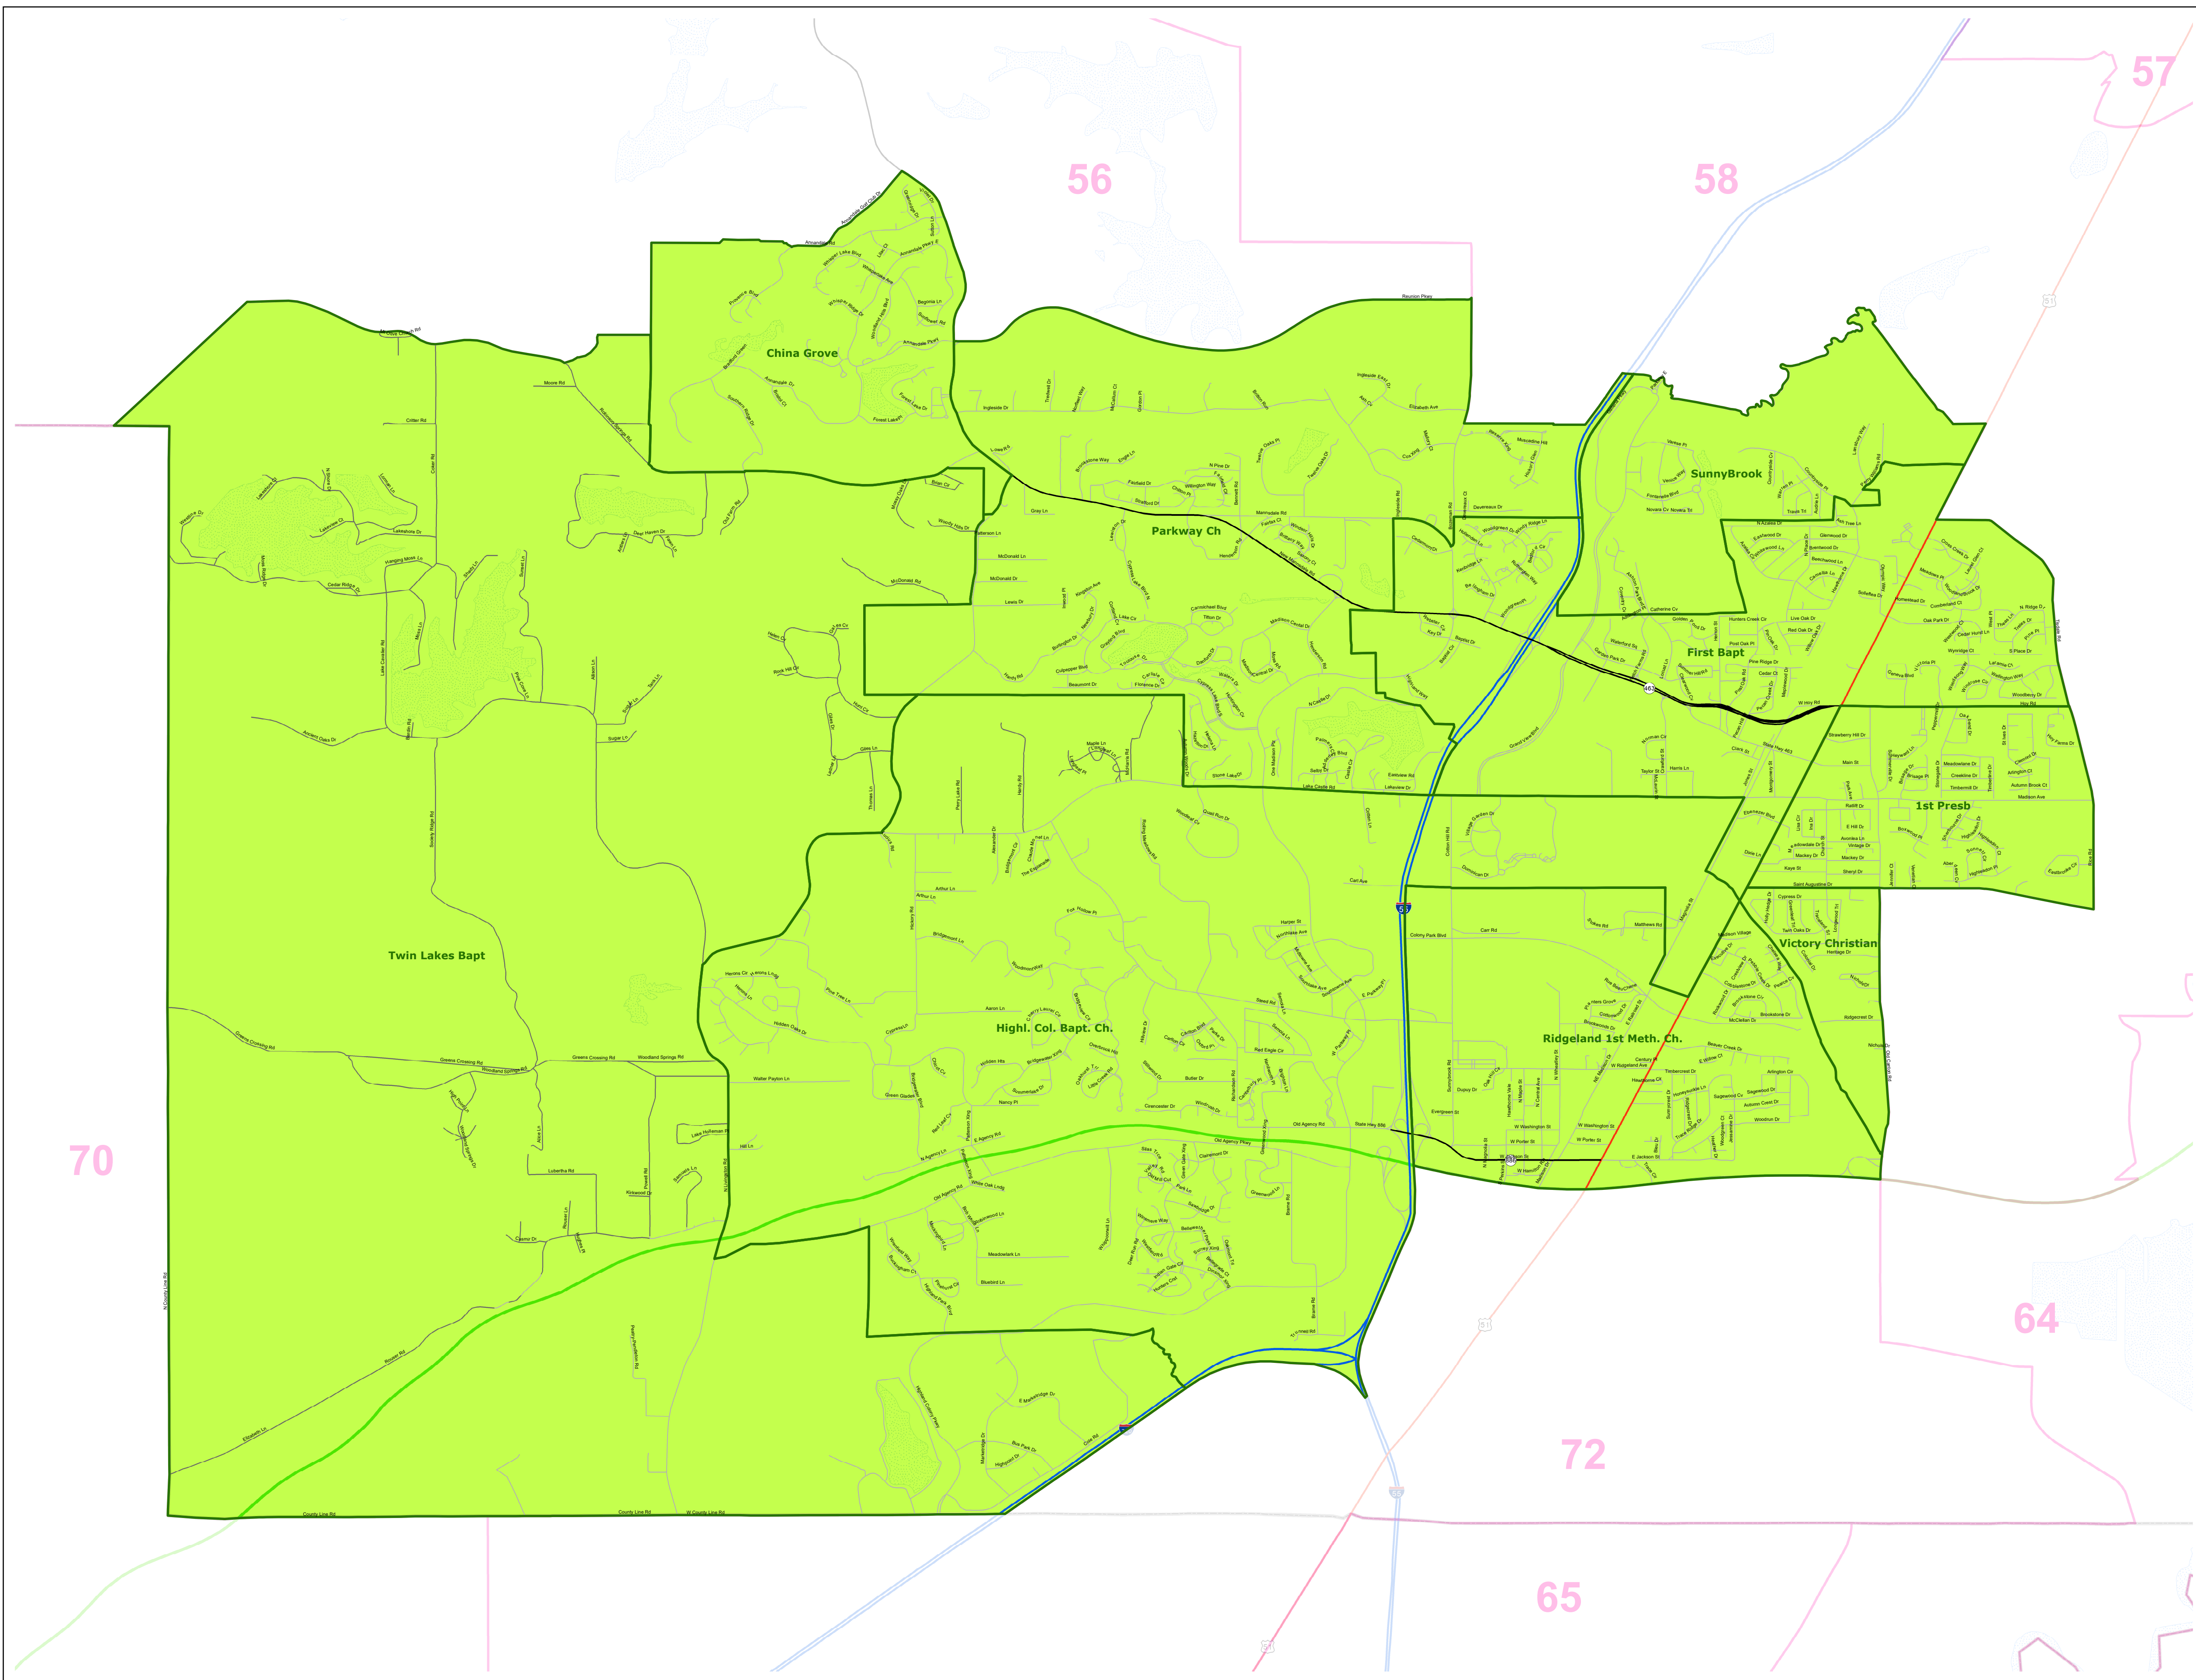

MS House District 73

March 2022

- Voting Precincts
- 1 - Interstates
- 2 - US Highways
- 3 - MS Hwys (1 -99)
- 4 - MS Hwys (100-999)
- 5 - Natchez Trace
- 6 - County Roads
- 7 - City Streets
- 8 - Trails
- River
- Counties
- Lakes/Ponds