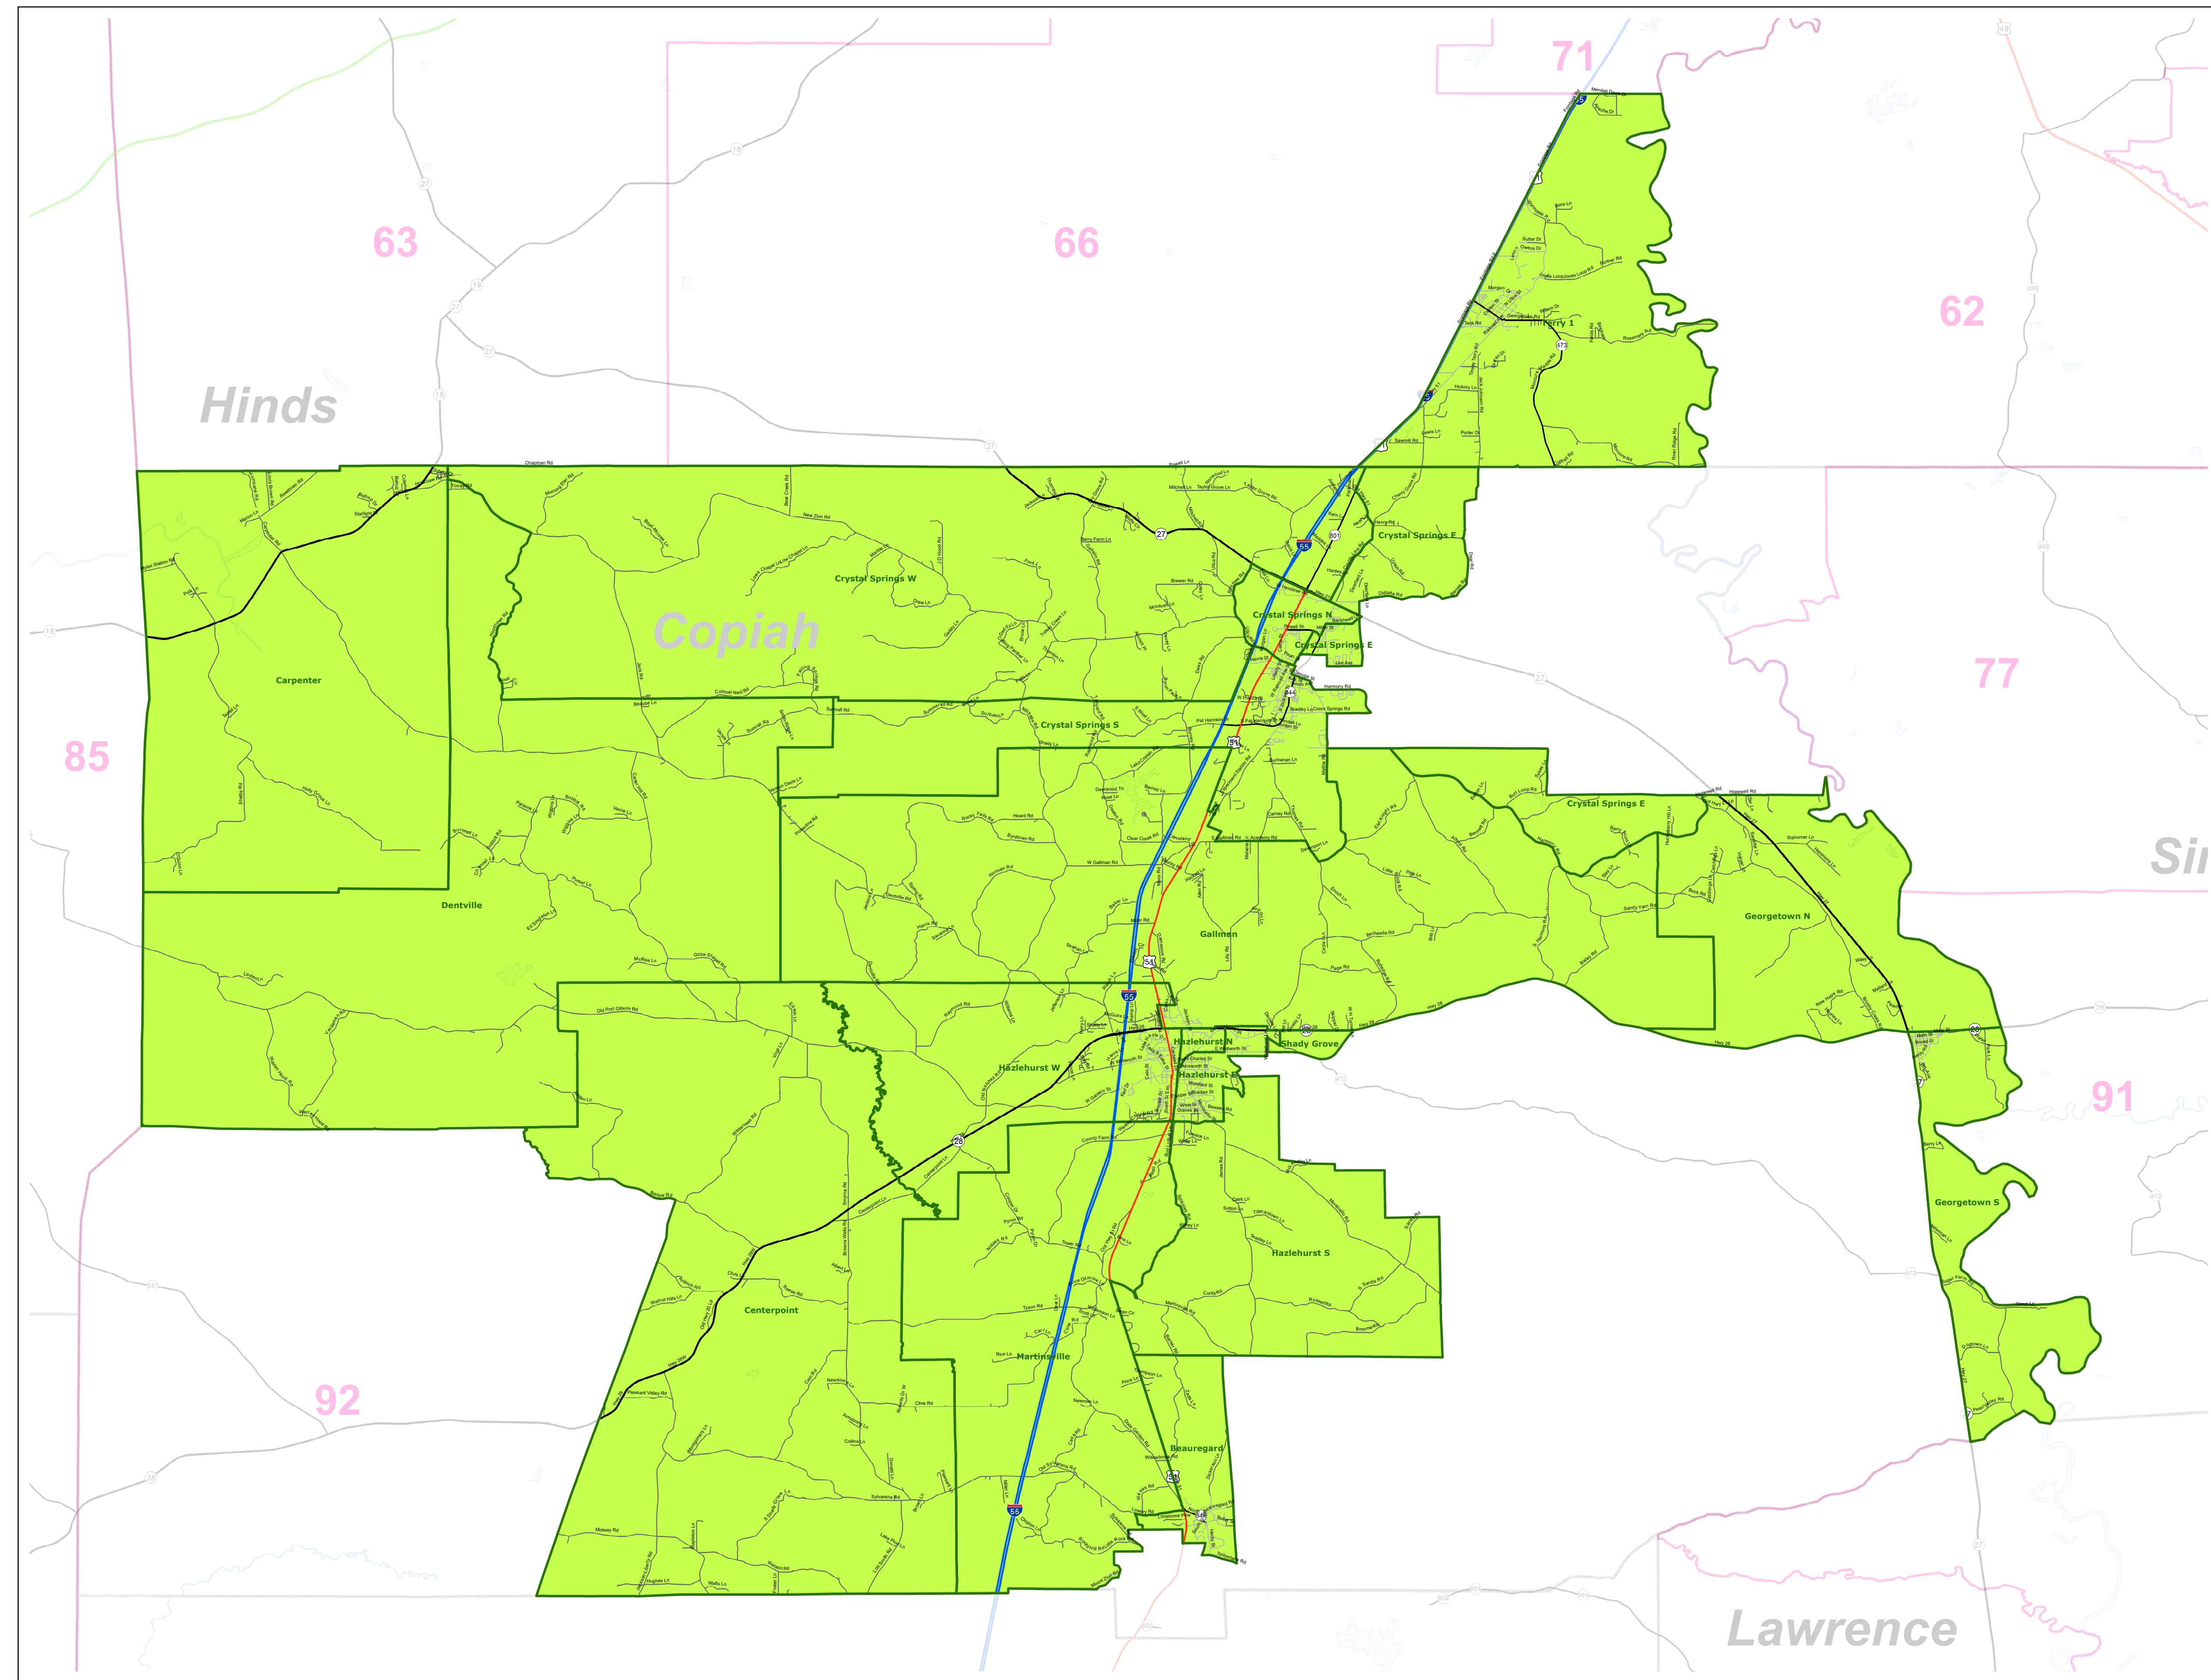

MS House District 76

March 2022

- Voting Precincts
- 1 - Interstates
- 2 - US Highways
- 3 - MS Hwys (1 -99)
- 4 - MS Hwys (100-999)
- 5 - Natchez Trace
- 6 - County Roads
- 7 - City Streets
- 8 - Trails
- River
- Counties
- Lakes/Ponds