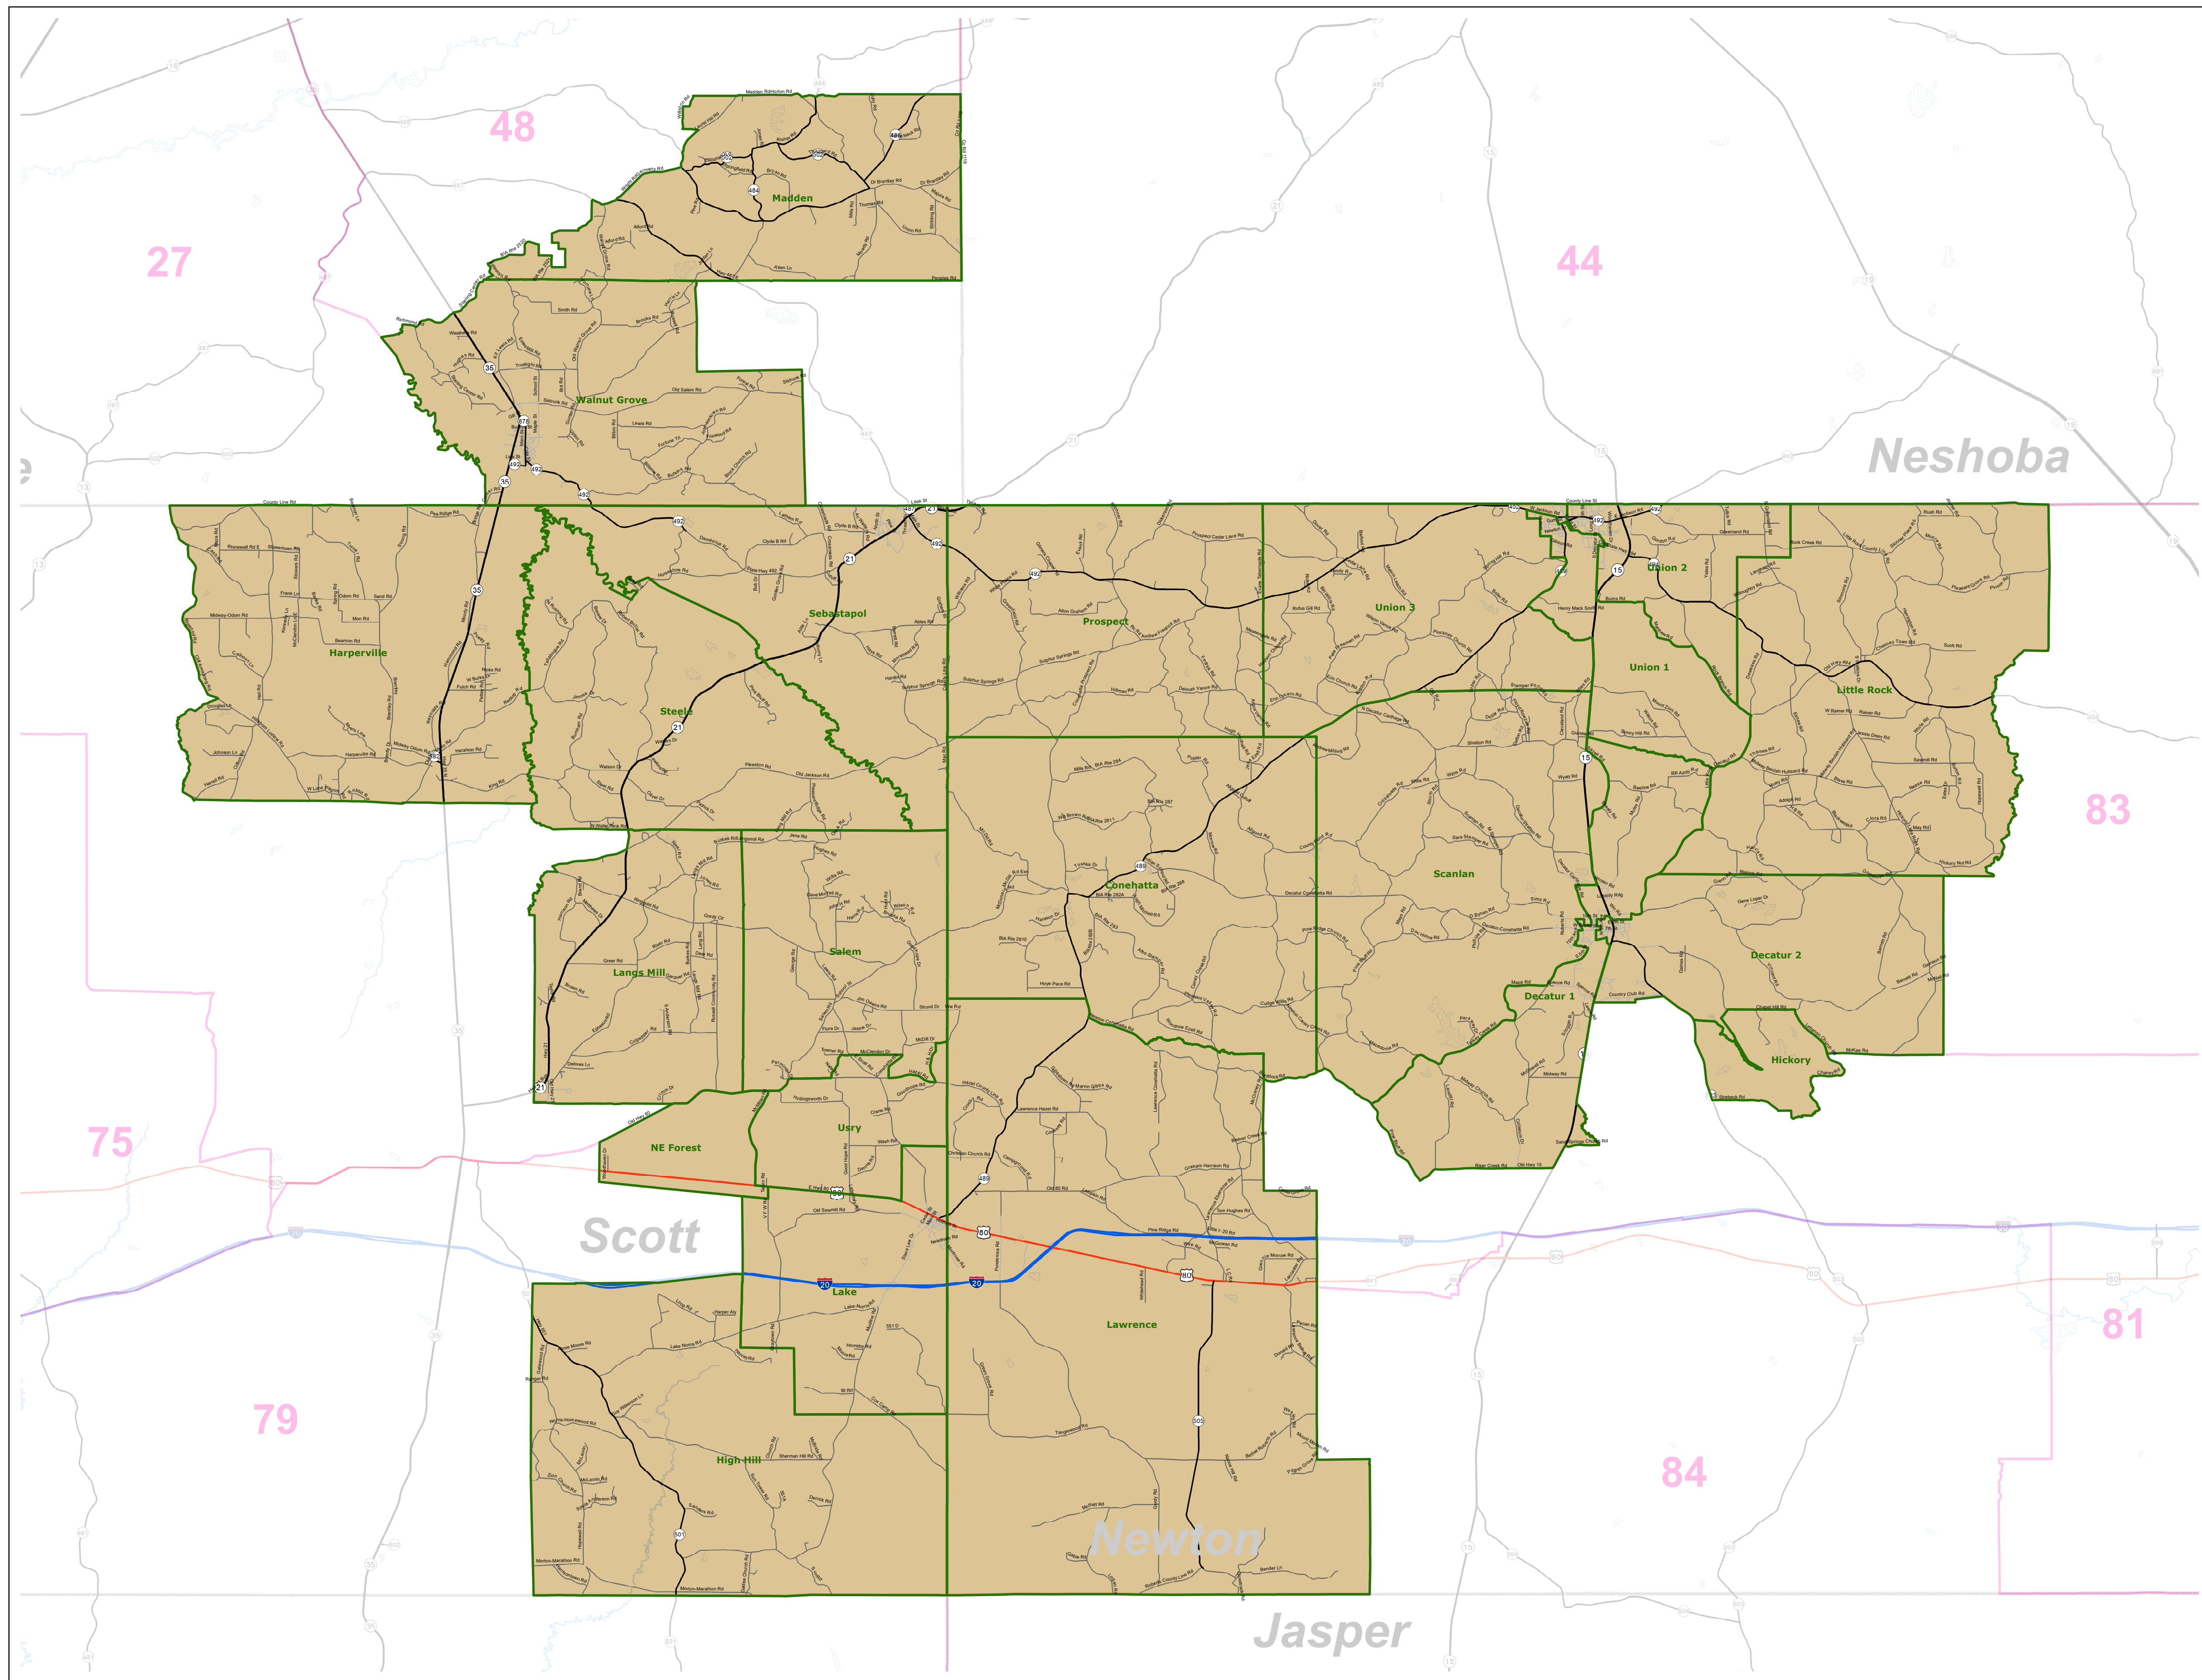

MS House District 78

March 2022

- Voting Precincts
- 1 - Interstates
- 2 - US Highways
- 3 - MS Hwys (1 -99)
- 4 - MS Hwys (100-999)
- 5 - Natchez Trace
- 6 - County Roads
- 7 - City Streets
- 8 - Trails
- River
- Counties
- Lakes/Ponds