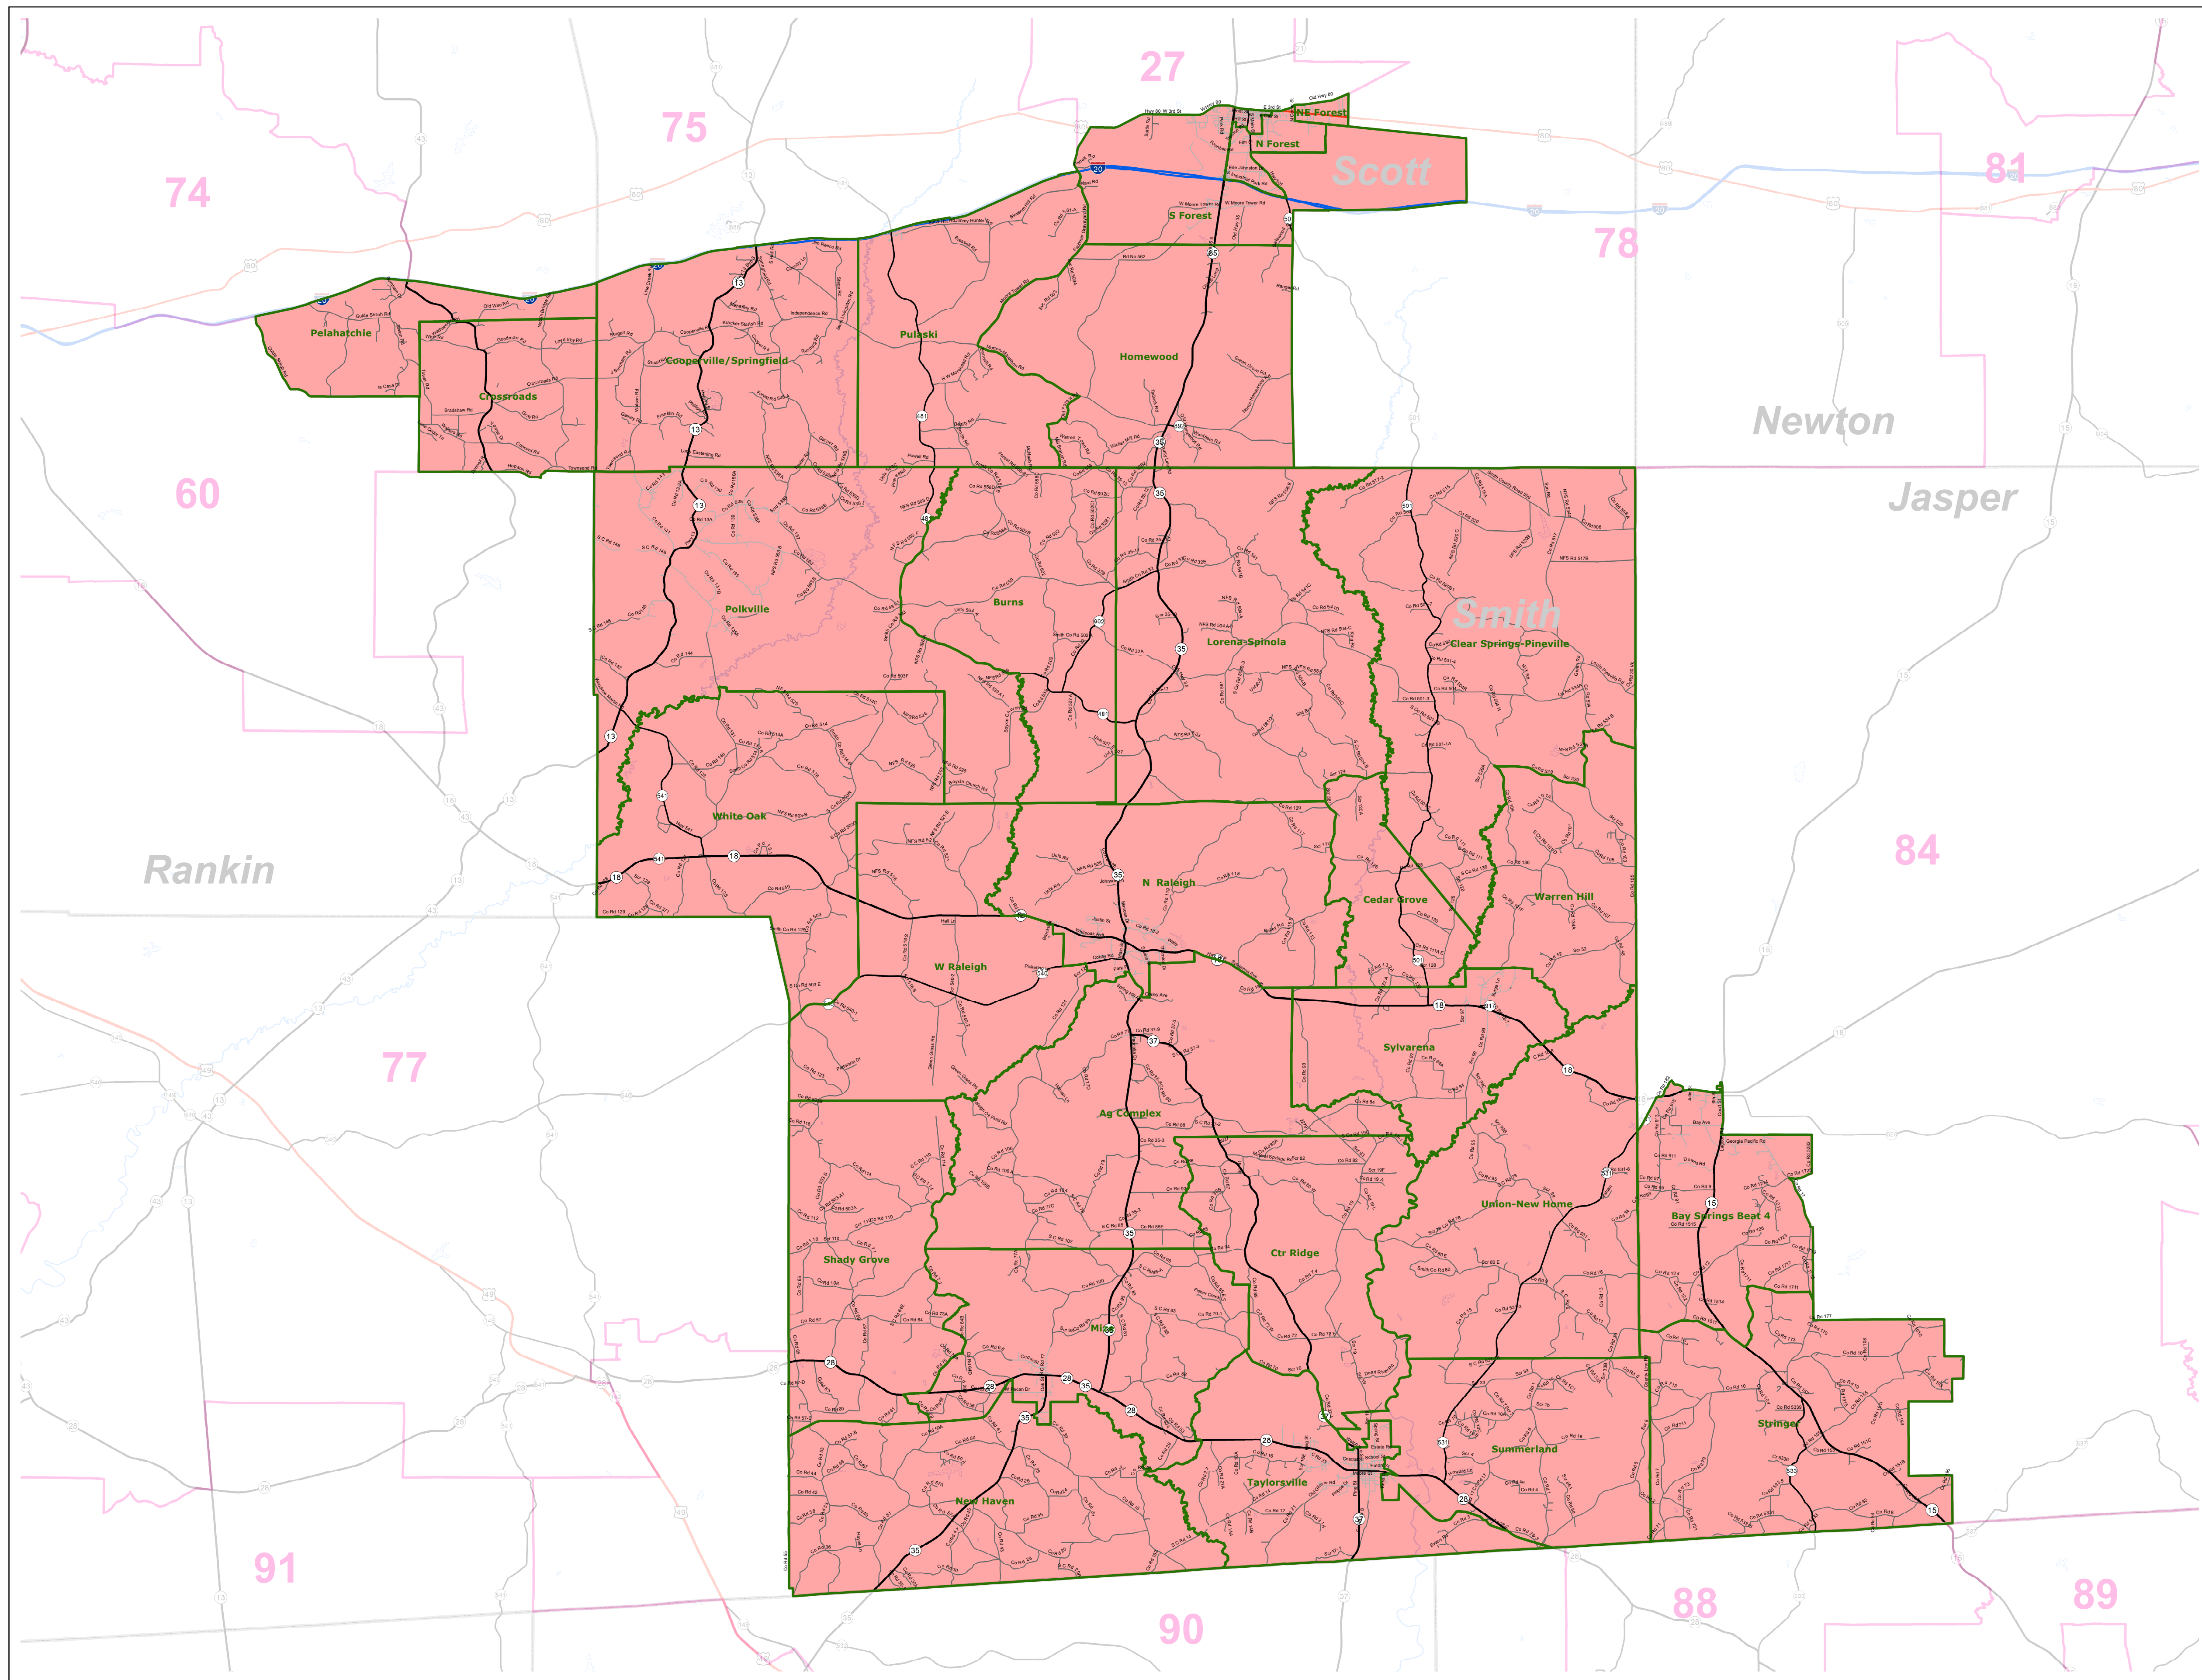

MS House District 79

March 2022

- Voting Precincts
- 1 - Interstates
- 2 - US Highways
- 3 - MS Hwys (1 -99)
- 4 - MS Hwys (100-999)
- 5 - Natchez Trace
- 6 - County Roads
- 7 - City Streets
- 8 - Trails
- River
- Counties
- Lakes/Ponds