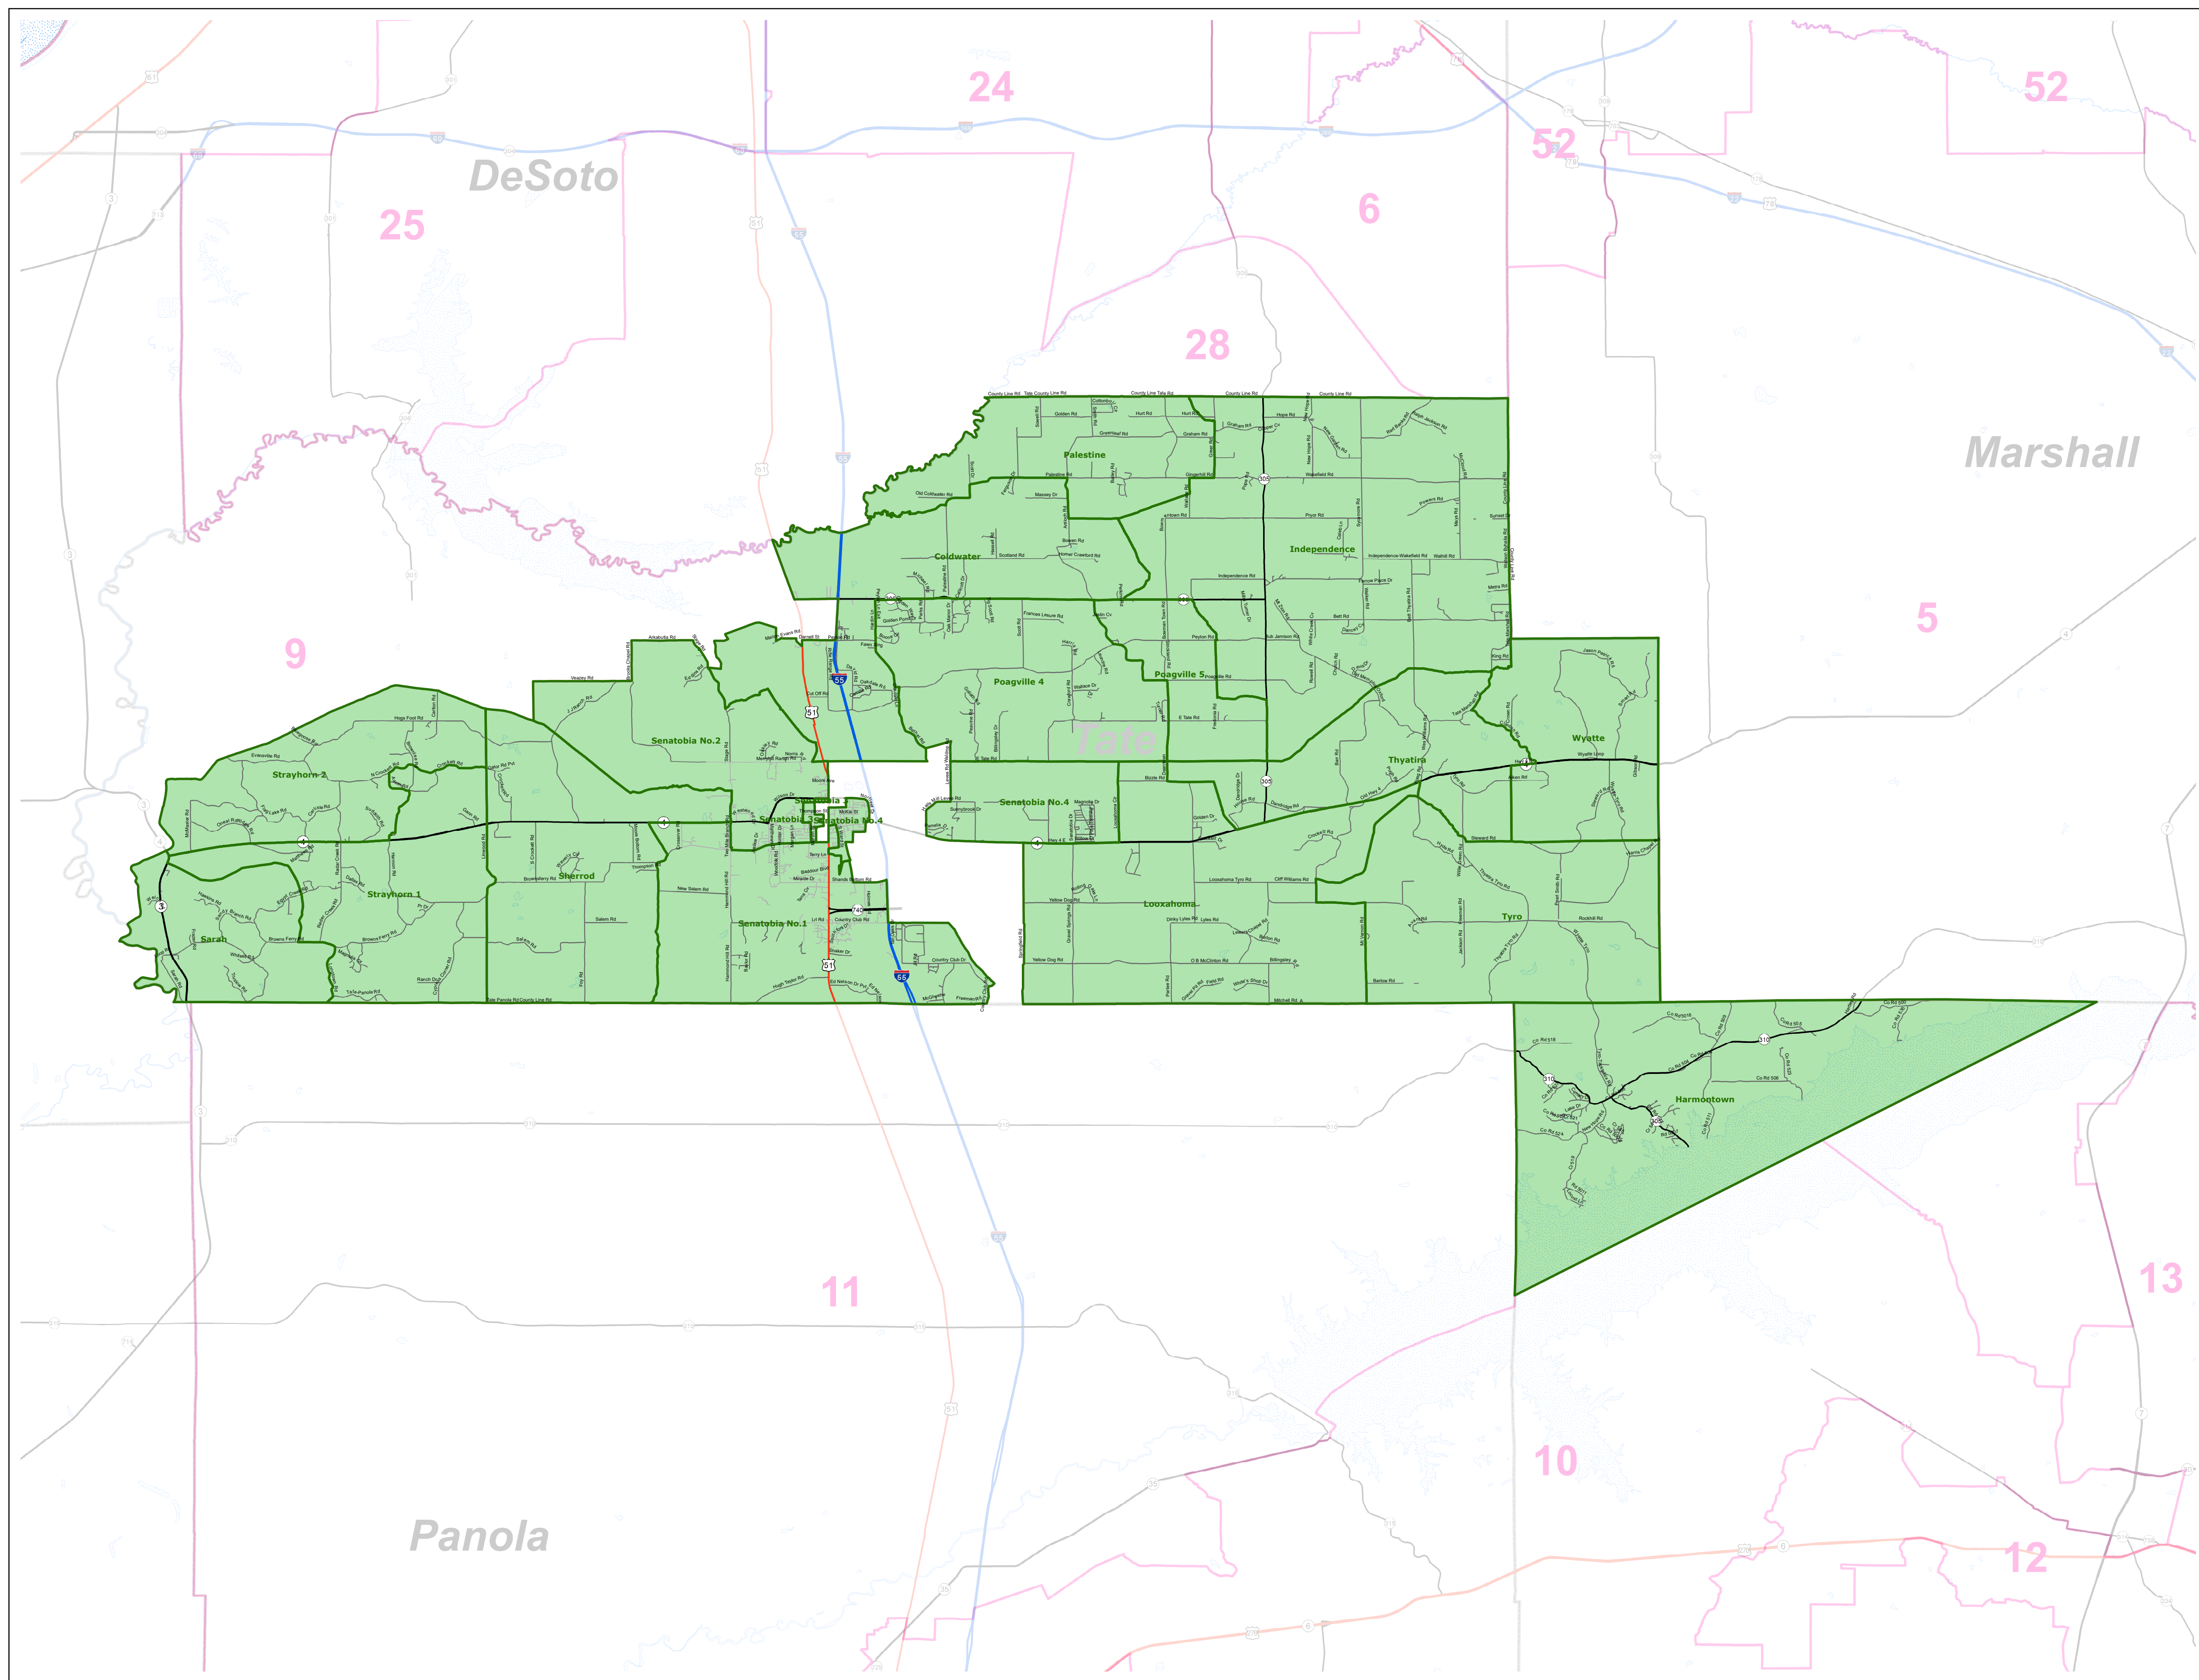

MS House District 8

March 2022

- Voting Precincts
- 1 - Interstates
- 2 - US Highways
- 3 - MS Hwys (1 -99)
- 4 - MS Hwys (100-999)
- 5 - Natchez Trace
- 6 - County Roads
- 7 - City Streets
- 8 - Trails
- River
- Counties
- Lakes/Ponds