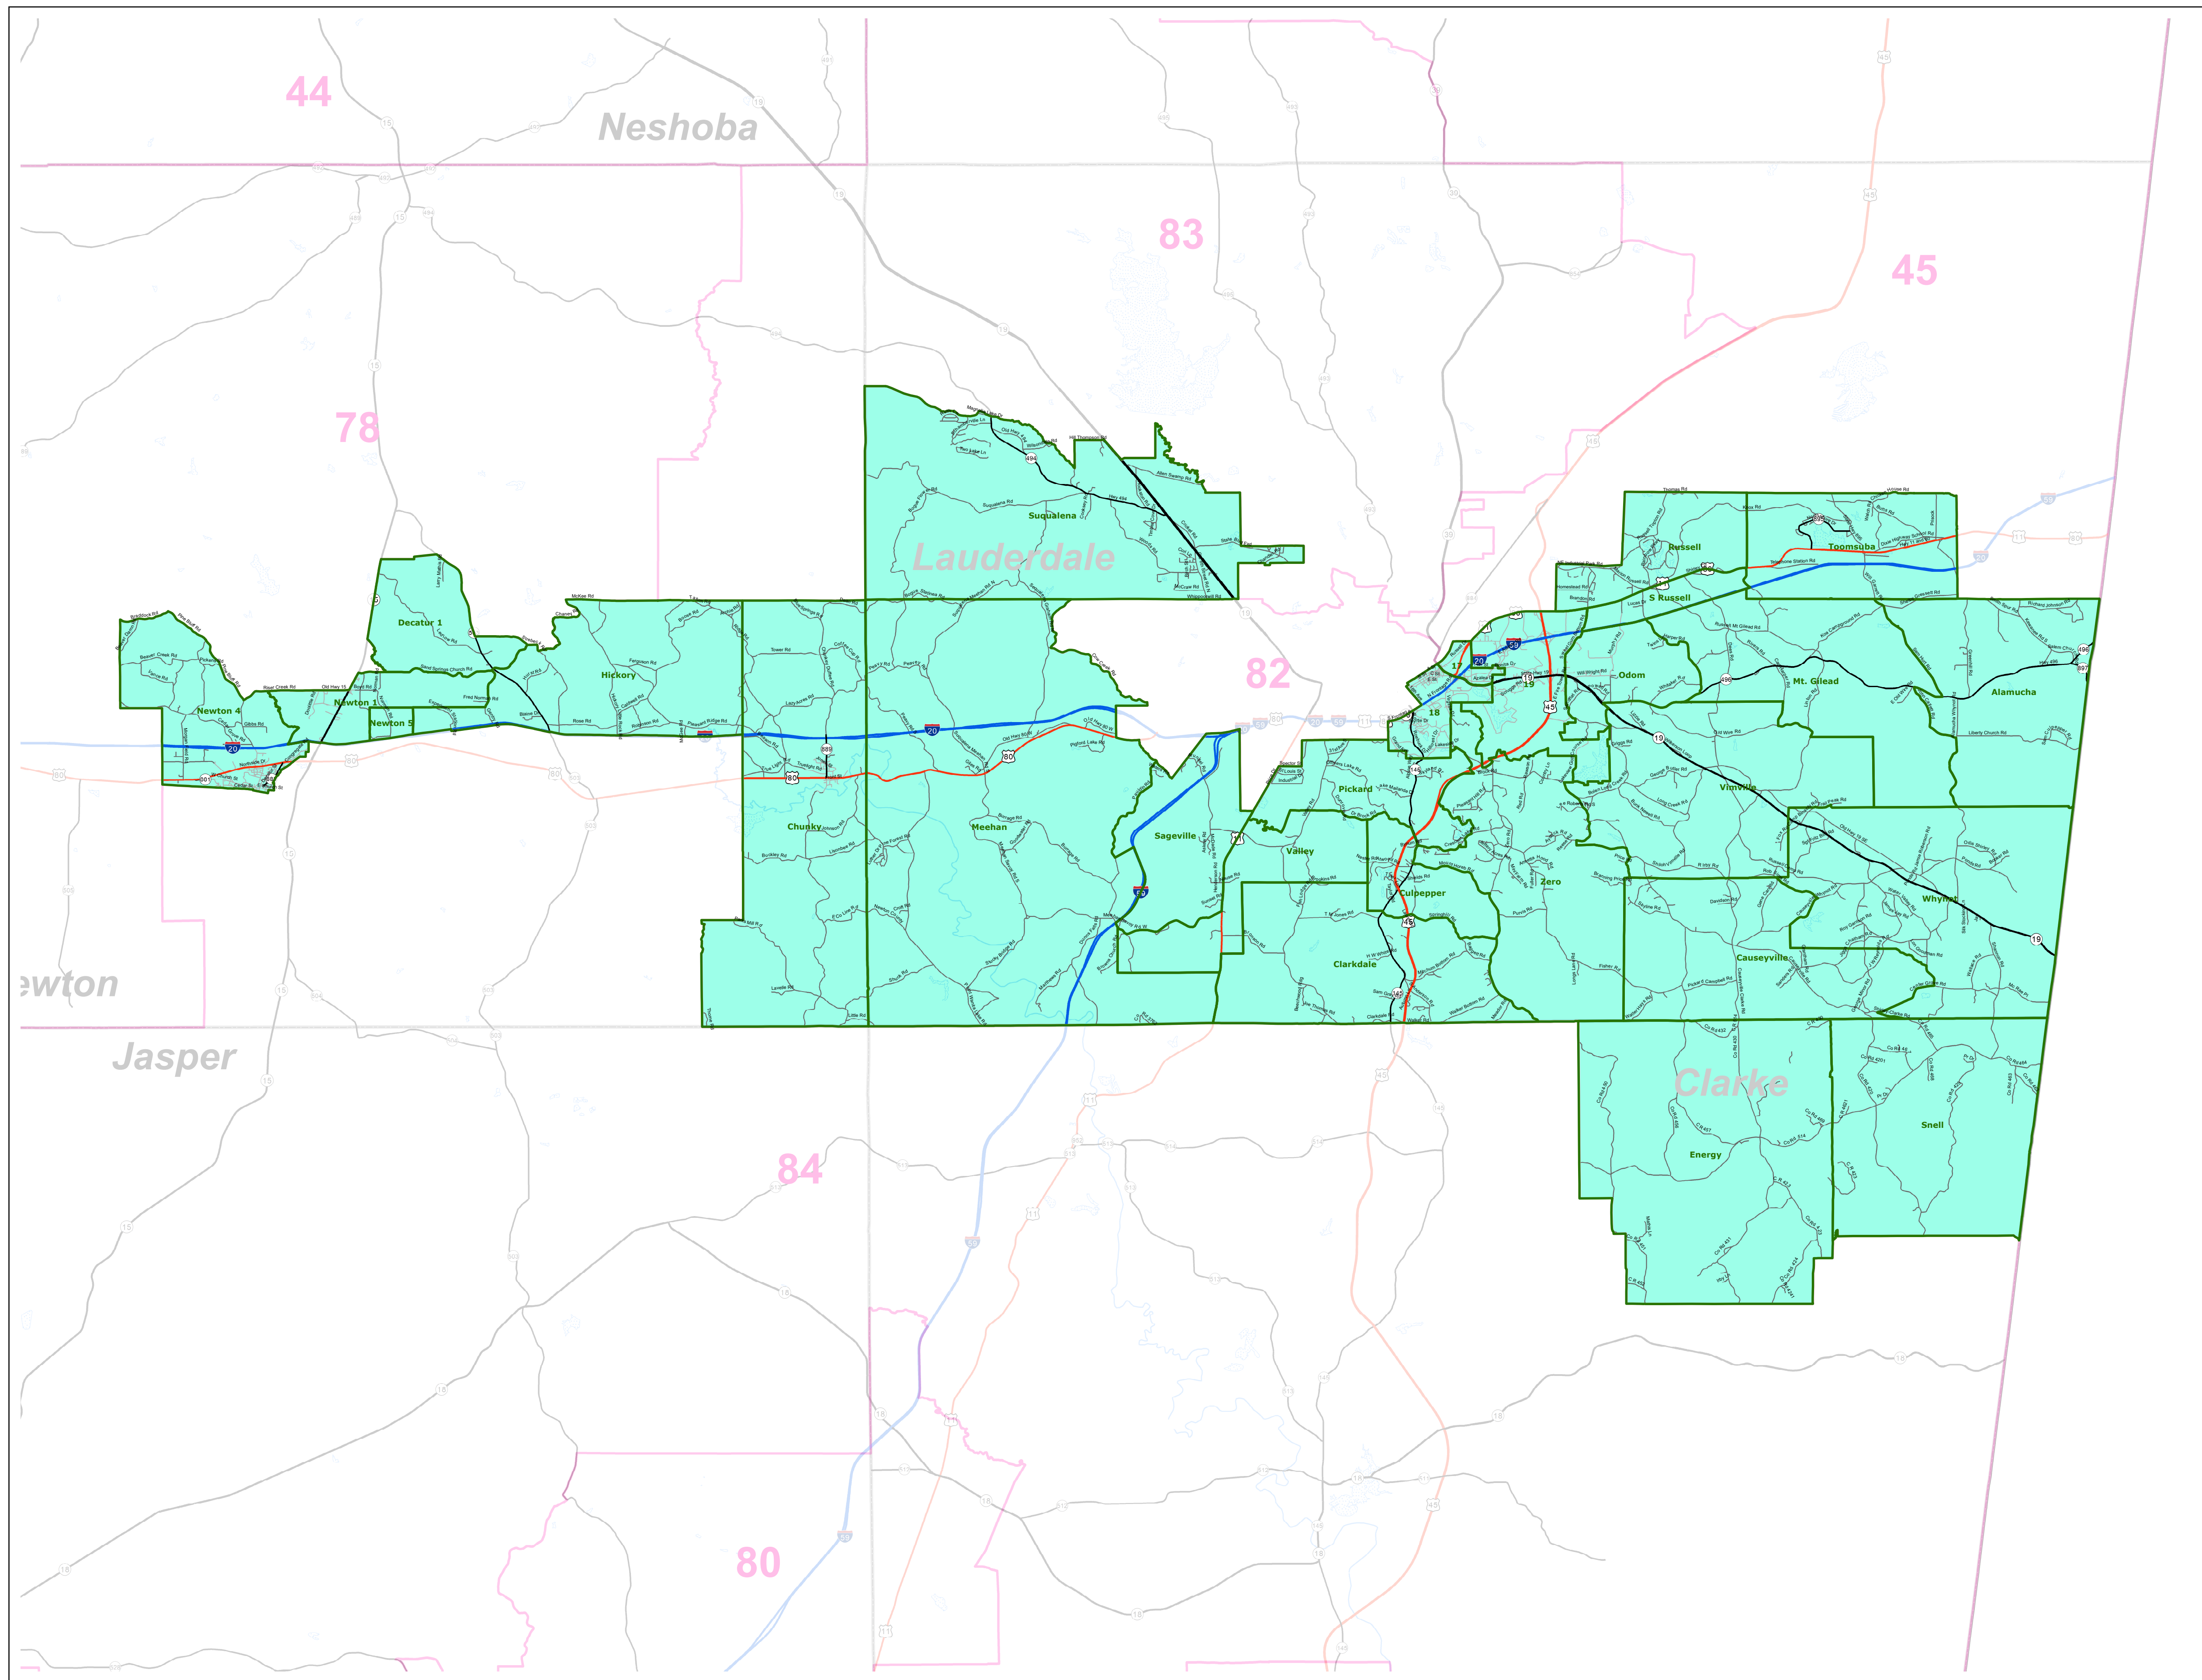

MS House District 81

March 2022

- Voting Precincts
- 1 - Interstates
- 2 - US Highways
- 3 - MS Hwys (1 -99)
- 4 - MS Hwys (100-999)
- 5 - Natchez Trace
- 6 - County Roads
- 7 - City Streets
- 8 - Trails
- River
- Counties
- Lakes/Ponds