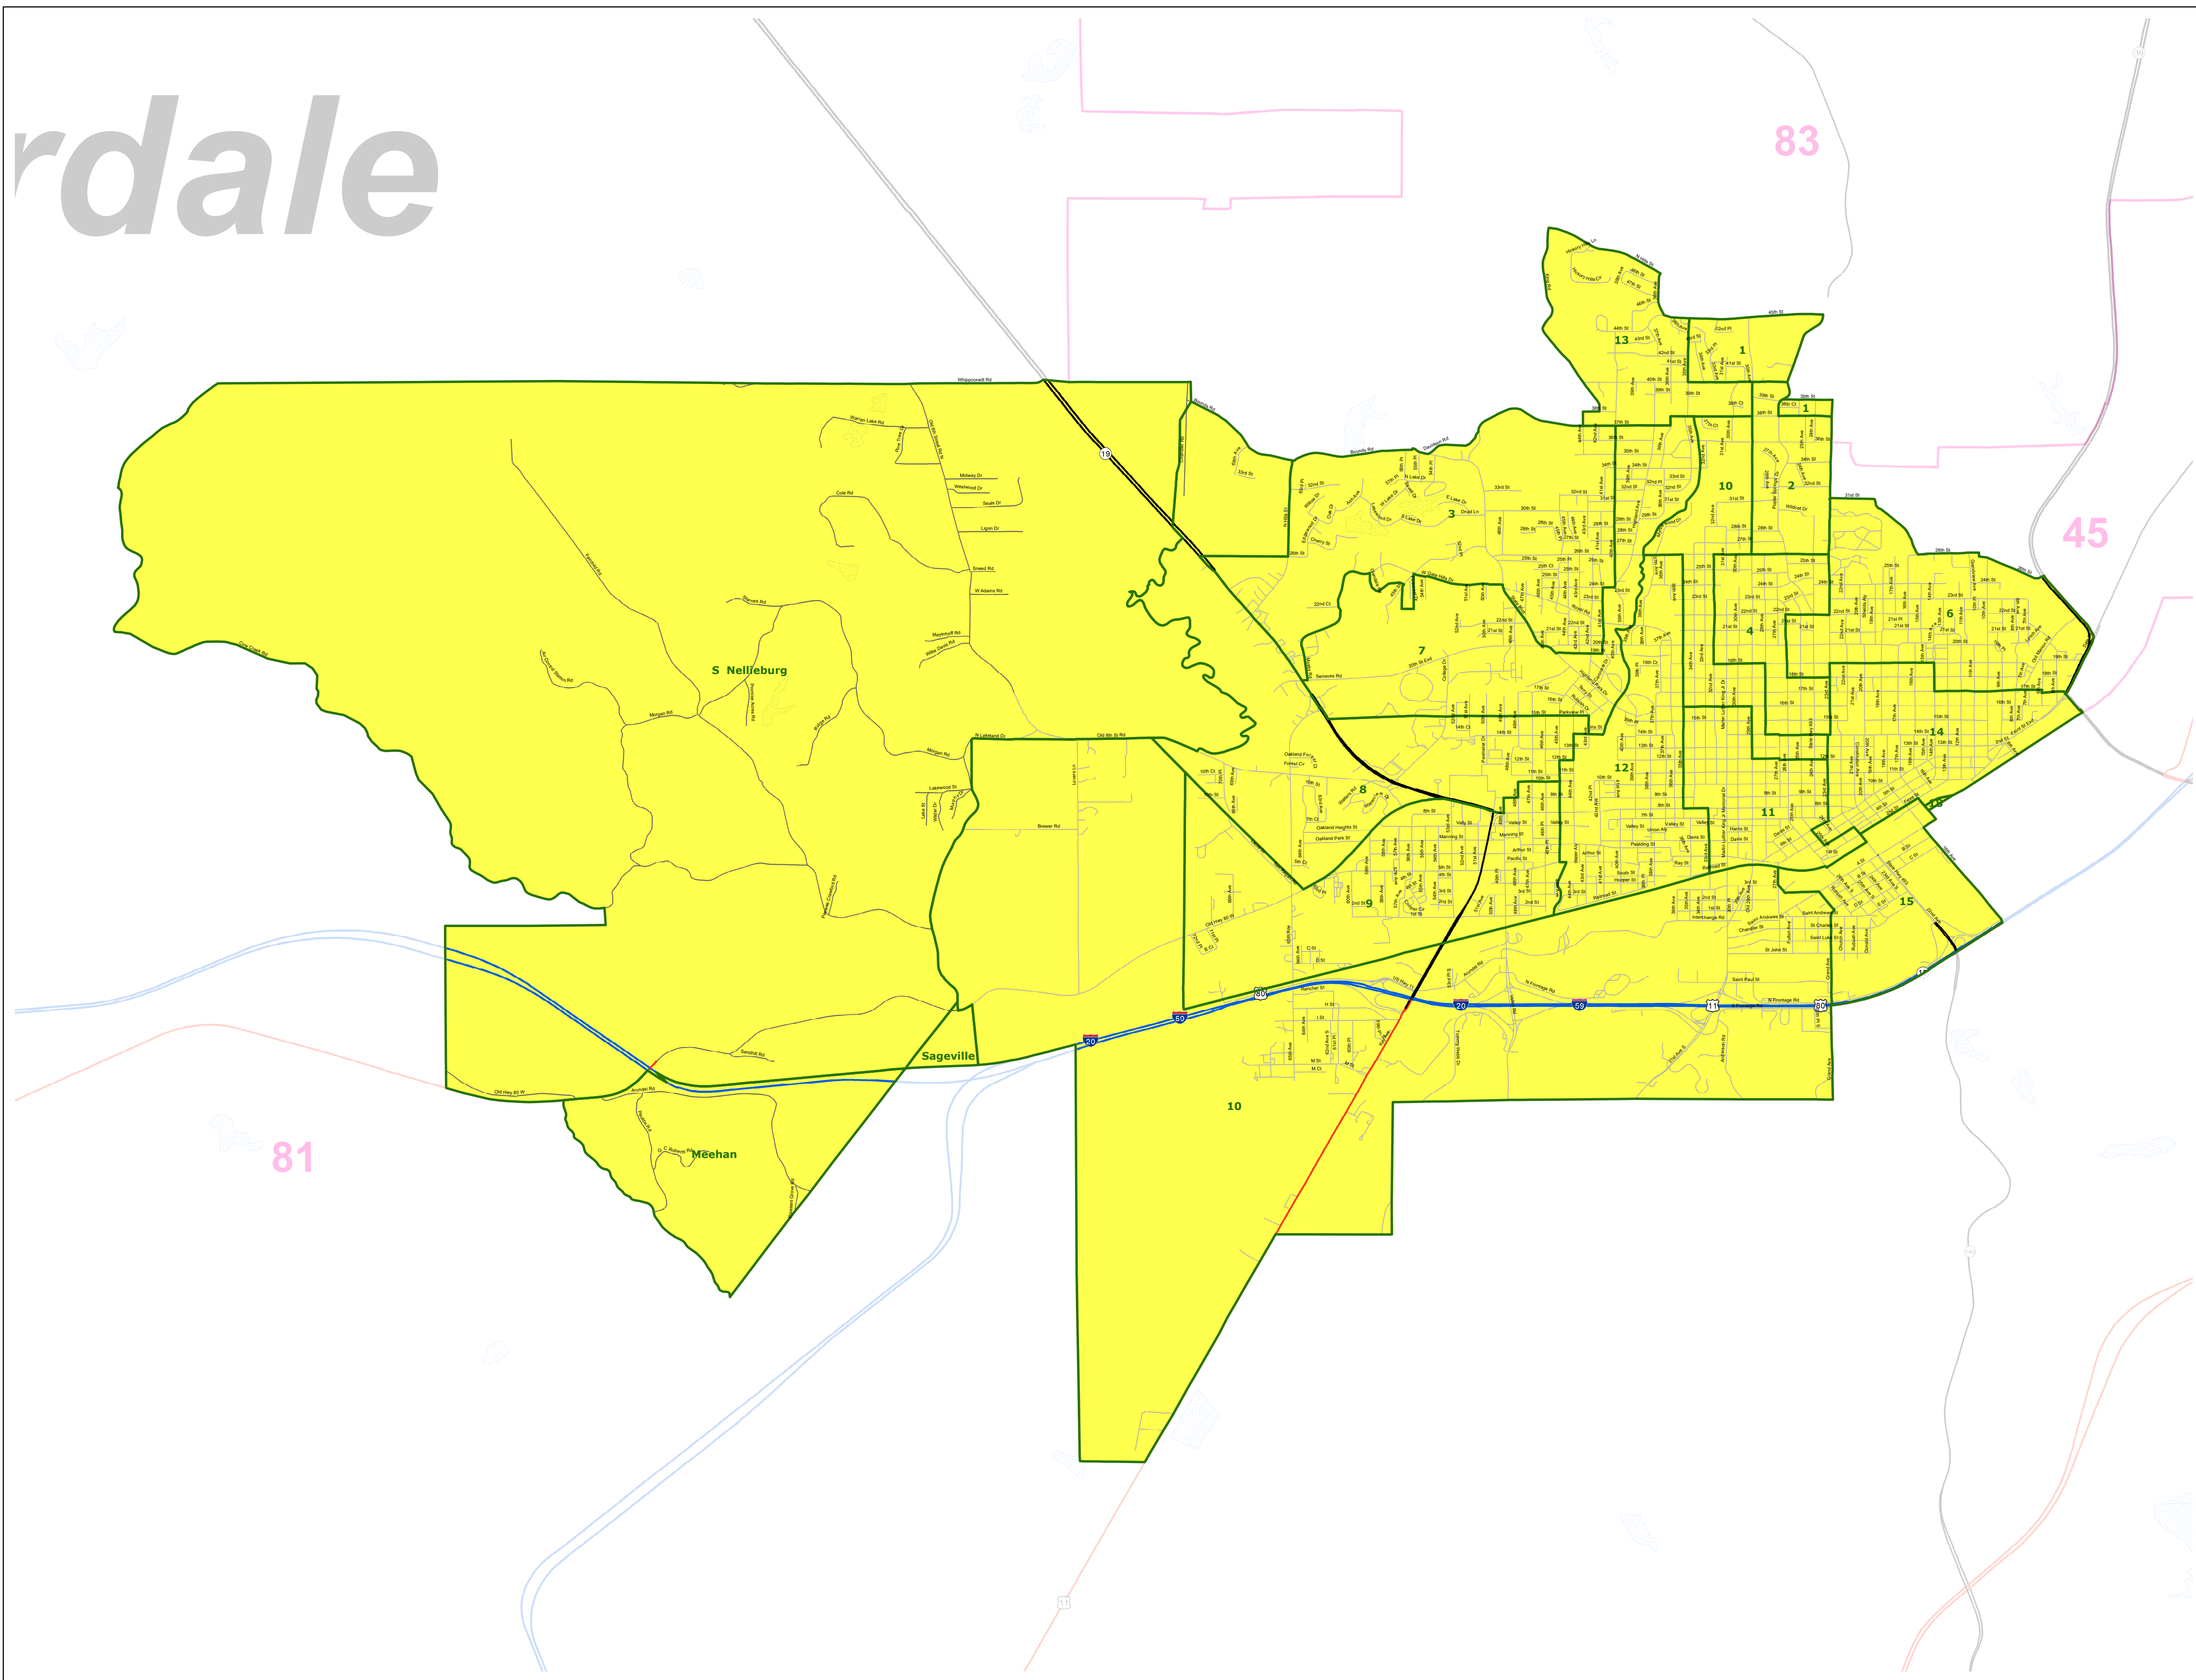

rdale

MS House District 82

March 2022

- Voting Precincts
- 1 - Interstates
- 2 - US Highways
- 3 - MS Hwys (1 -99)
- 4 - MS Hwys (100-999)
- 5 - Natchez Trace
- 6 - County Roads
- 7 - City Streets
- 8 - Trails
- River
- Counties
- Lakes/Ponds