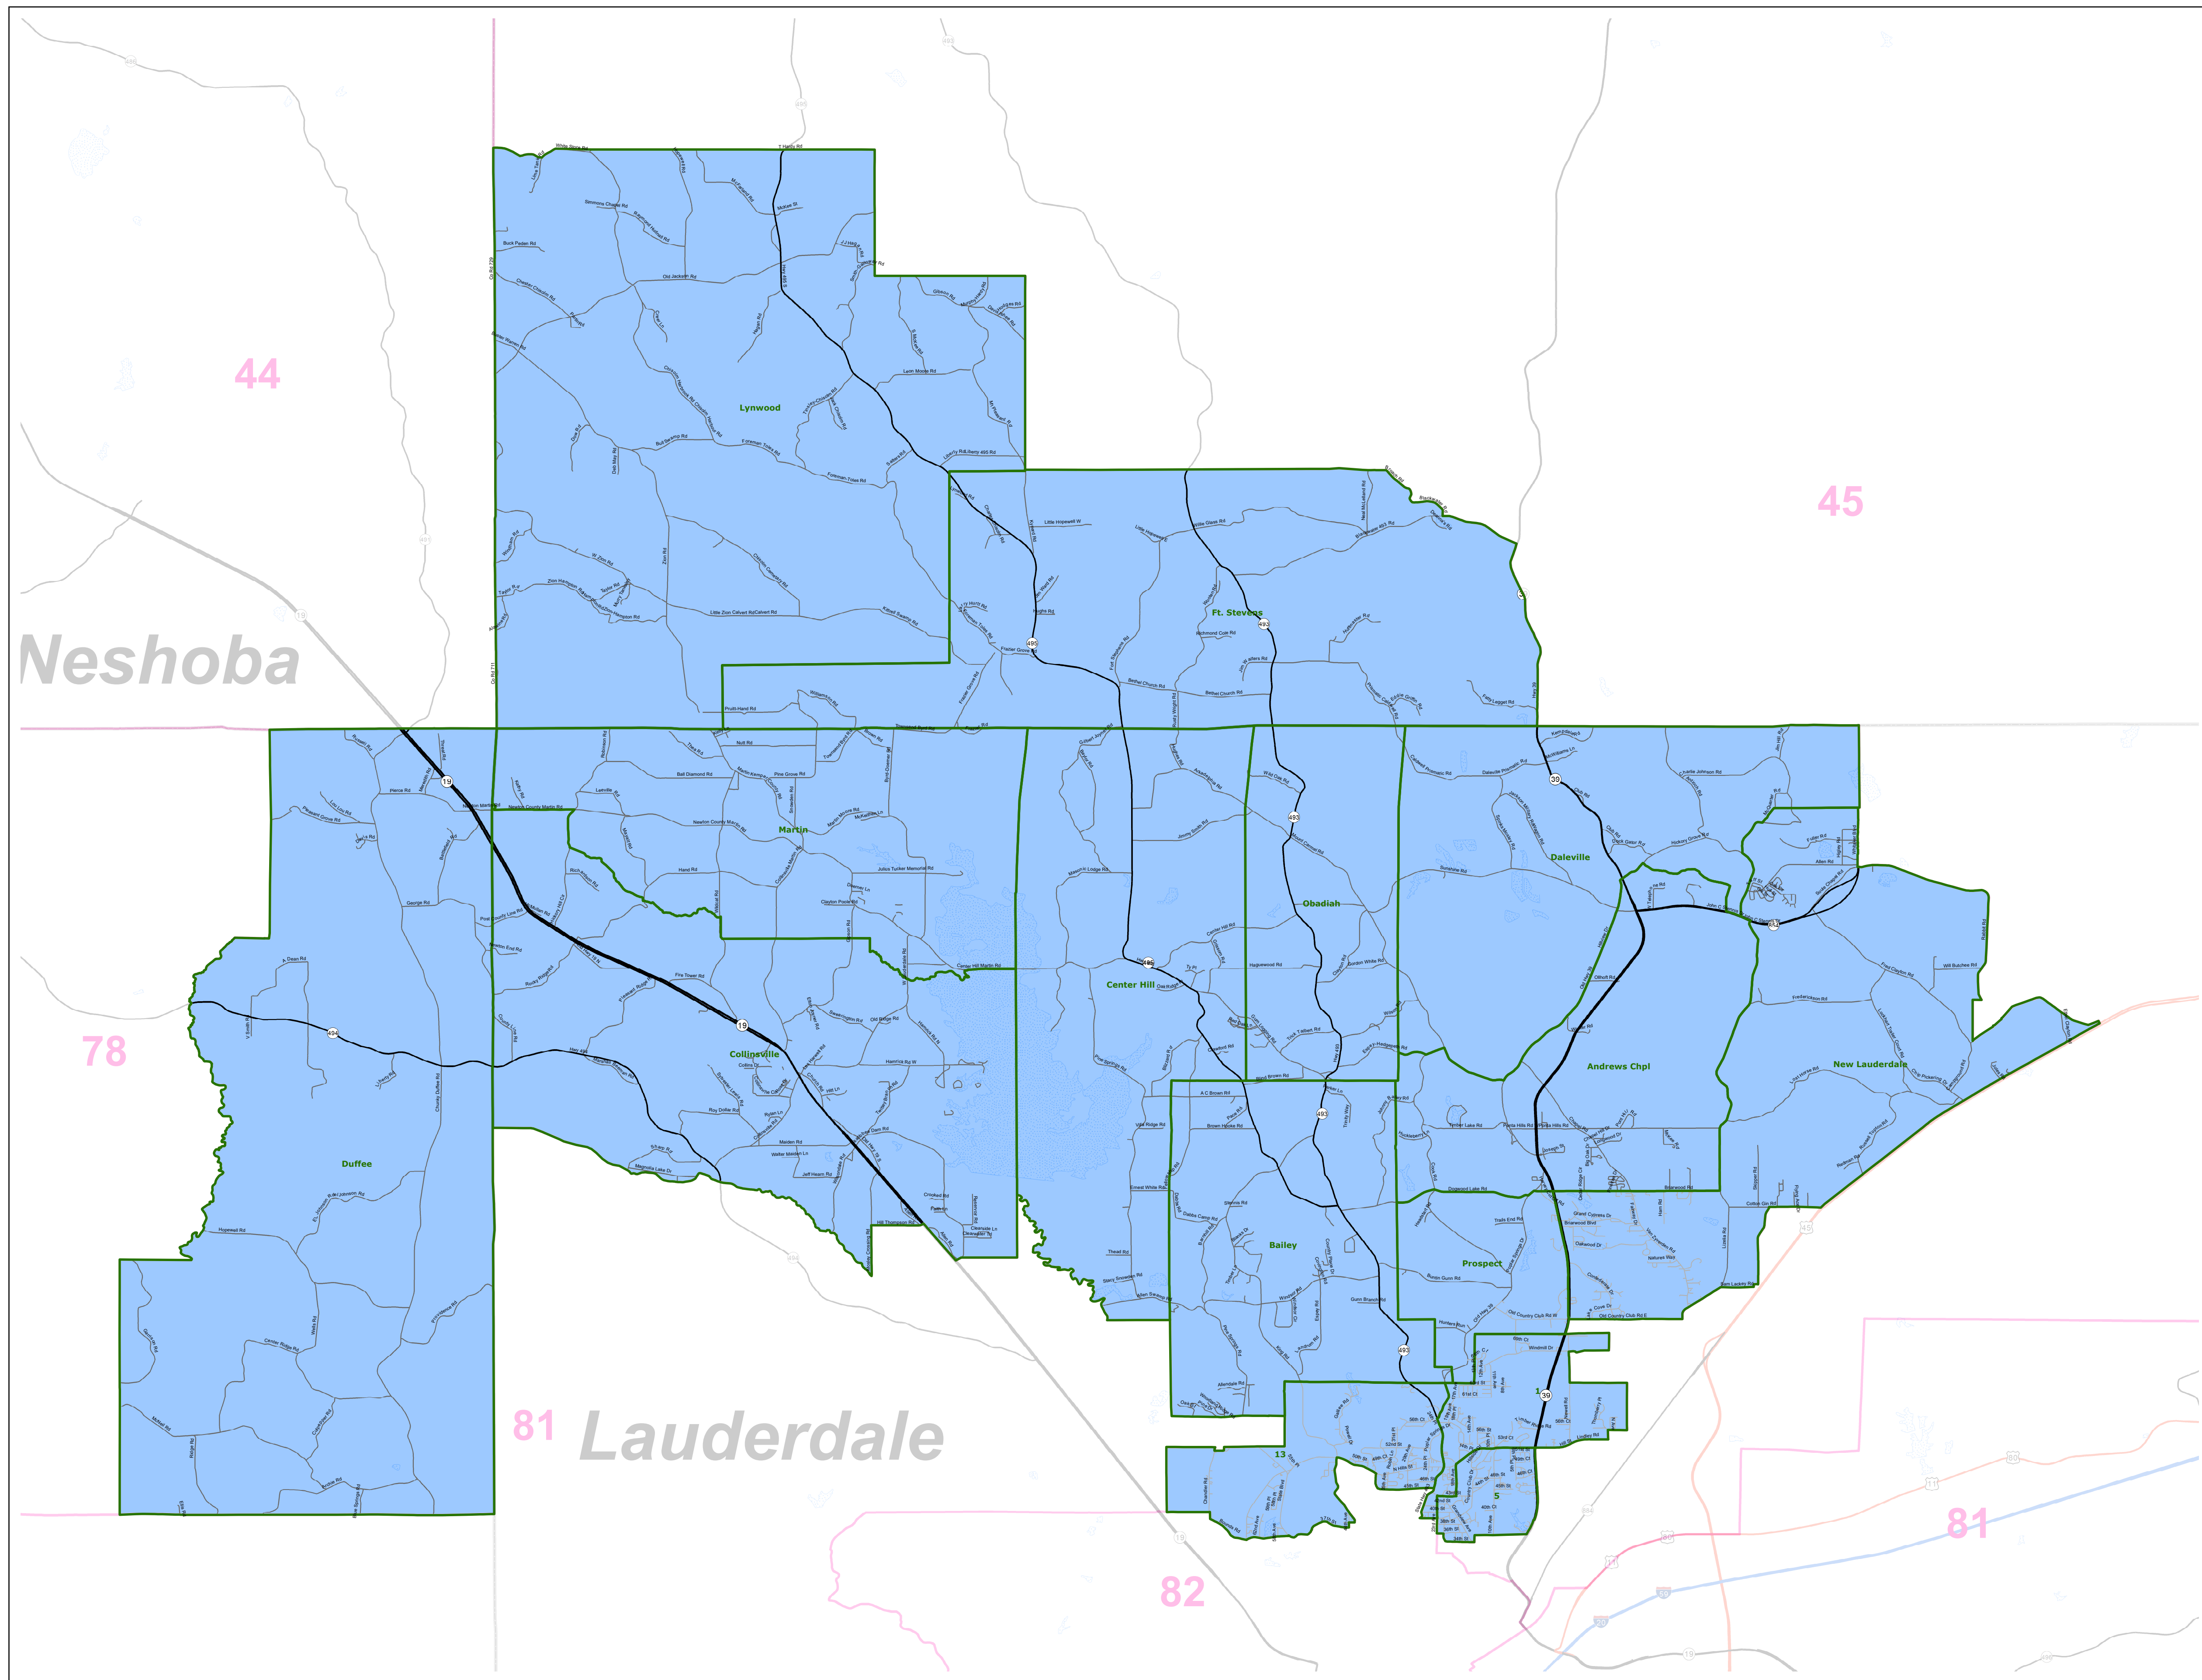

MS House District 83

March 2022

- Voting Precincts
- 1 - Interstates
- 2 - US Highways
- 3 - MS Hwys (1 -99)
- 4 - MS Hwys (100-999)
- 5 - Natchez Trace
- 6 - County Roads
- 7 - City Streets
- 8 - Trails
- River
- Counties
- Lakes/Ponds