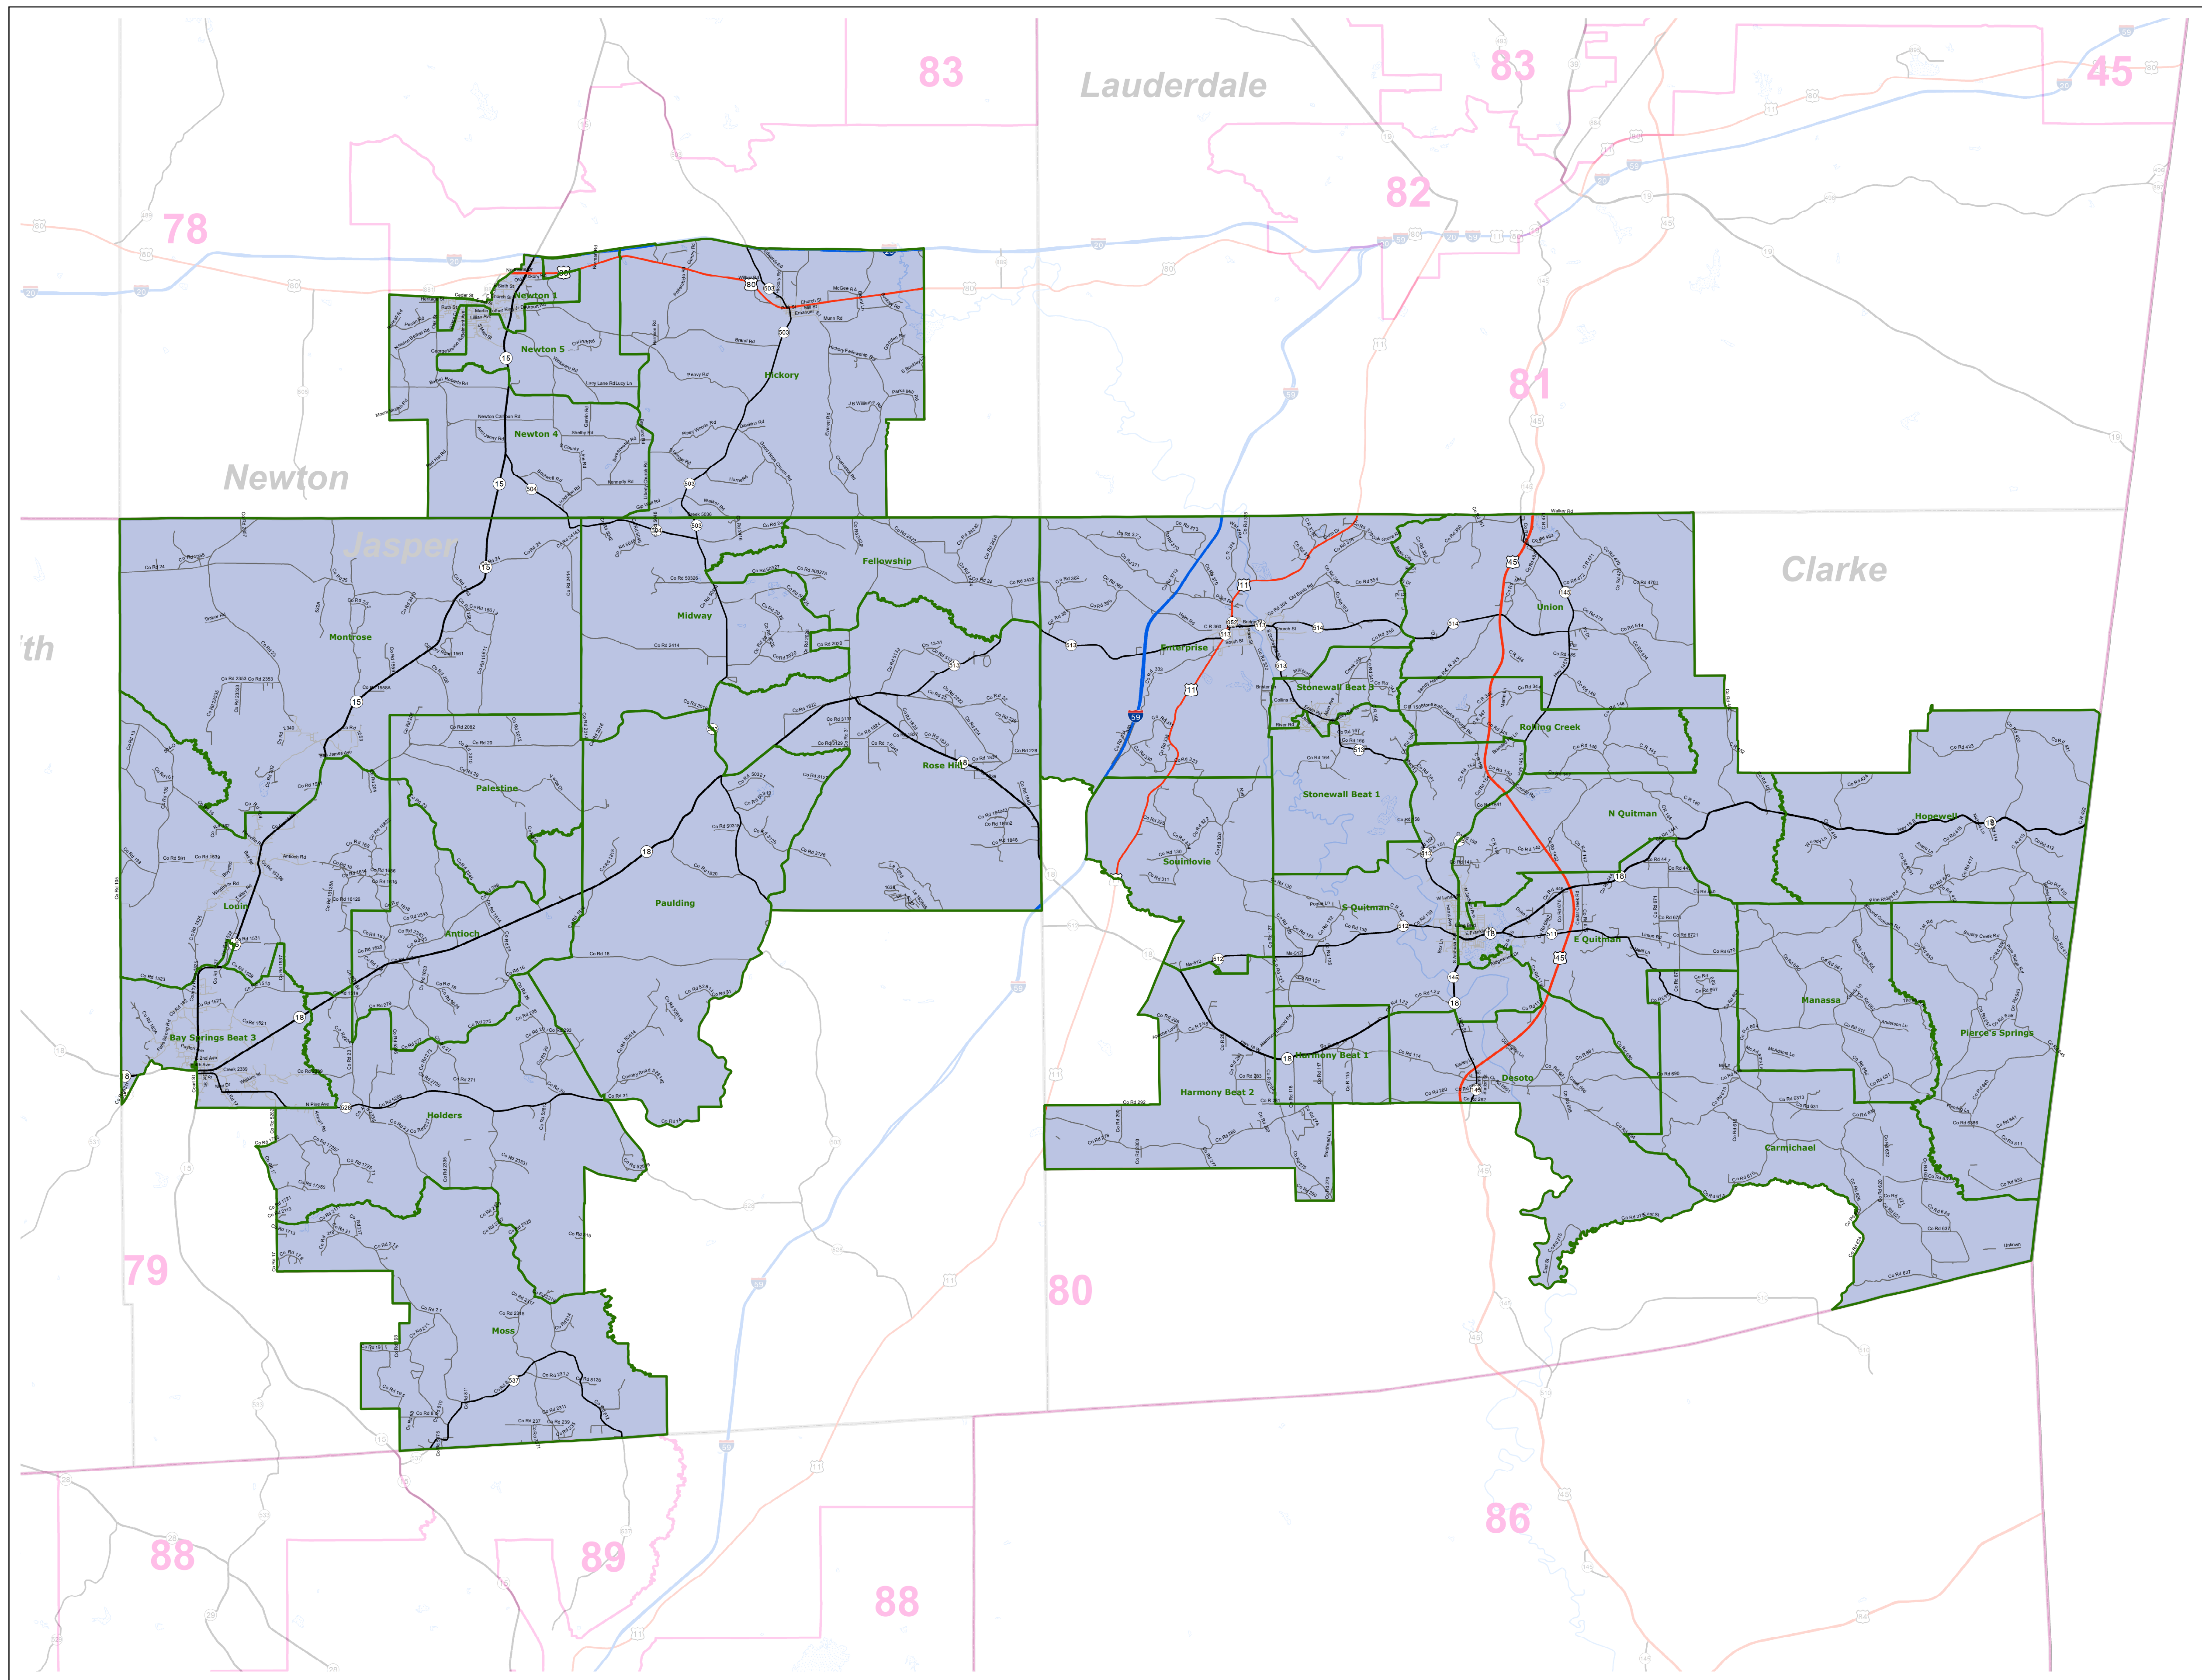

MS House District 84

March 2022

- Voting Precincts
- 1 - Interstates
- 2 - US Highways
- 3 - MS Hwys (1 -99)
- 4 - MS Hwys (100-999)
- 5 - Natchez Trace
- 6 - County Roads
- 7 - City Streets
- 8 - Trails
- River
- Counties
- Lakes/Ponds