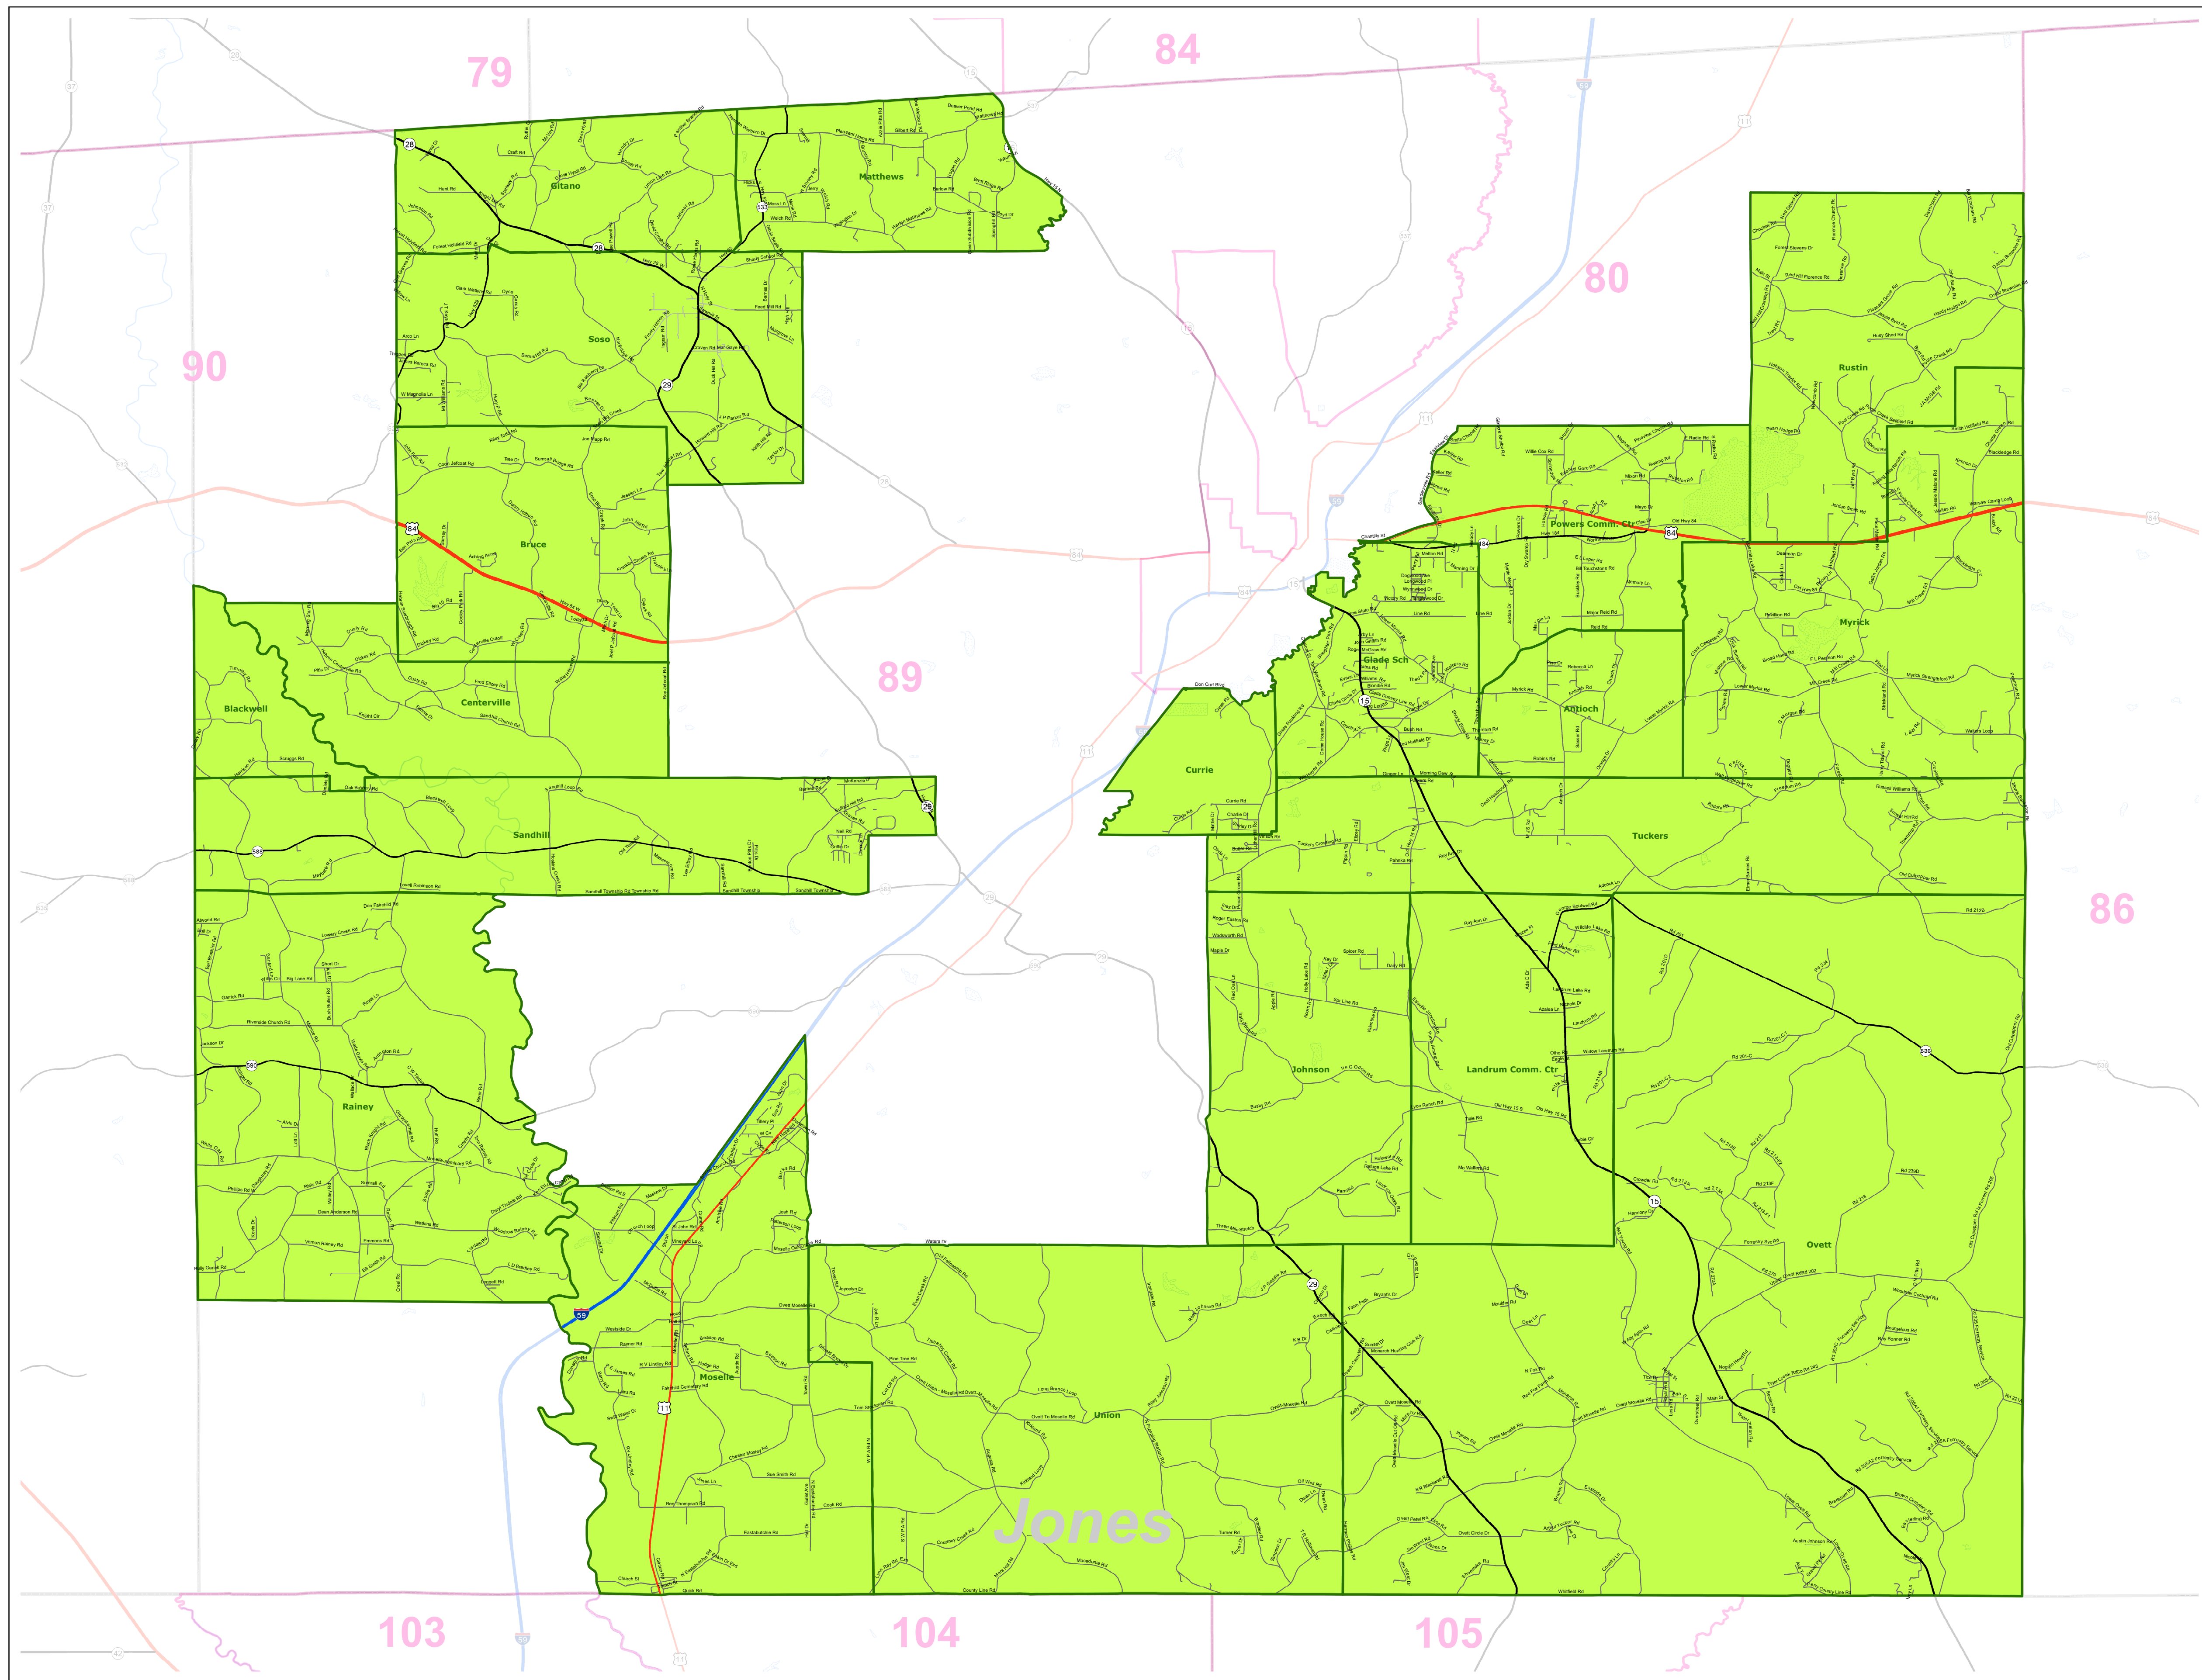

MS House District 88

March 2022

- Voting Precincts
- 1 - Interstates
- 2 - US Highways
- 3 - MS Hwys (1 -99)
- 4 - MS Hwys (100-999)
- 5 - Natchez Trace
- 6 - County Roads
- 7 - City Streets
- 8 - Trails
- River
- Counties
- Lakes/Ponds