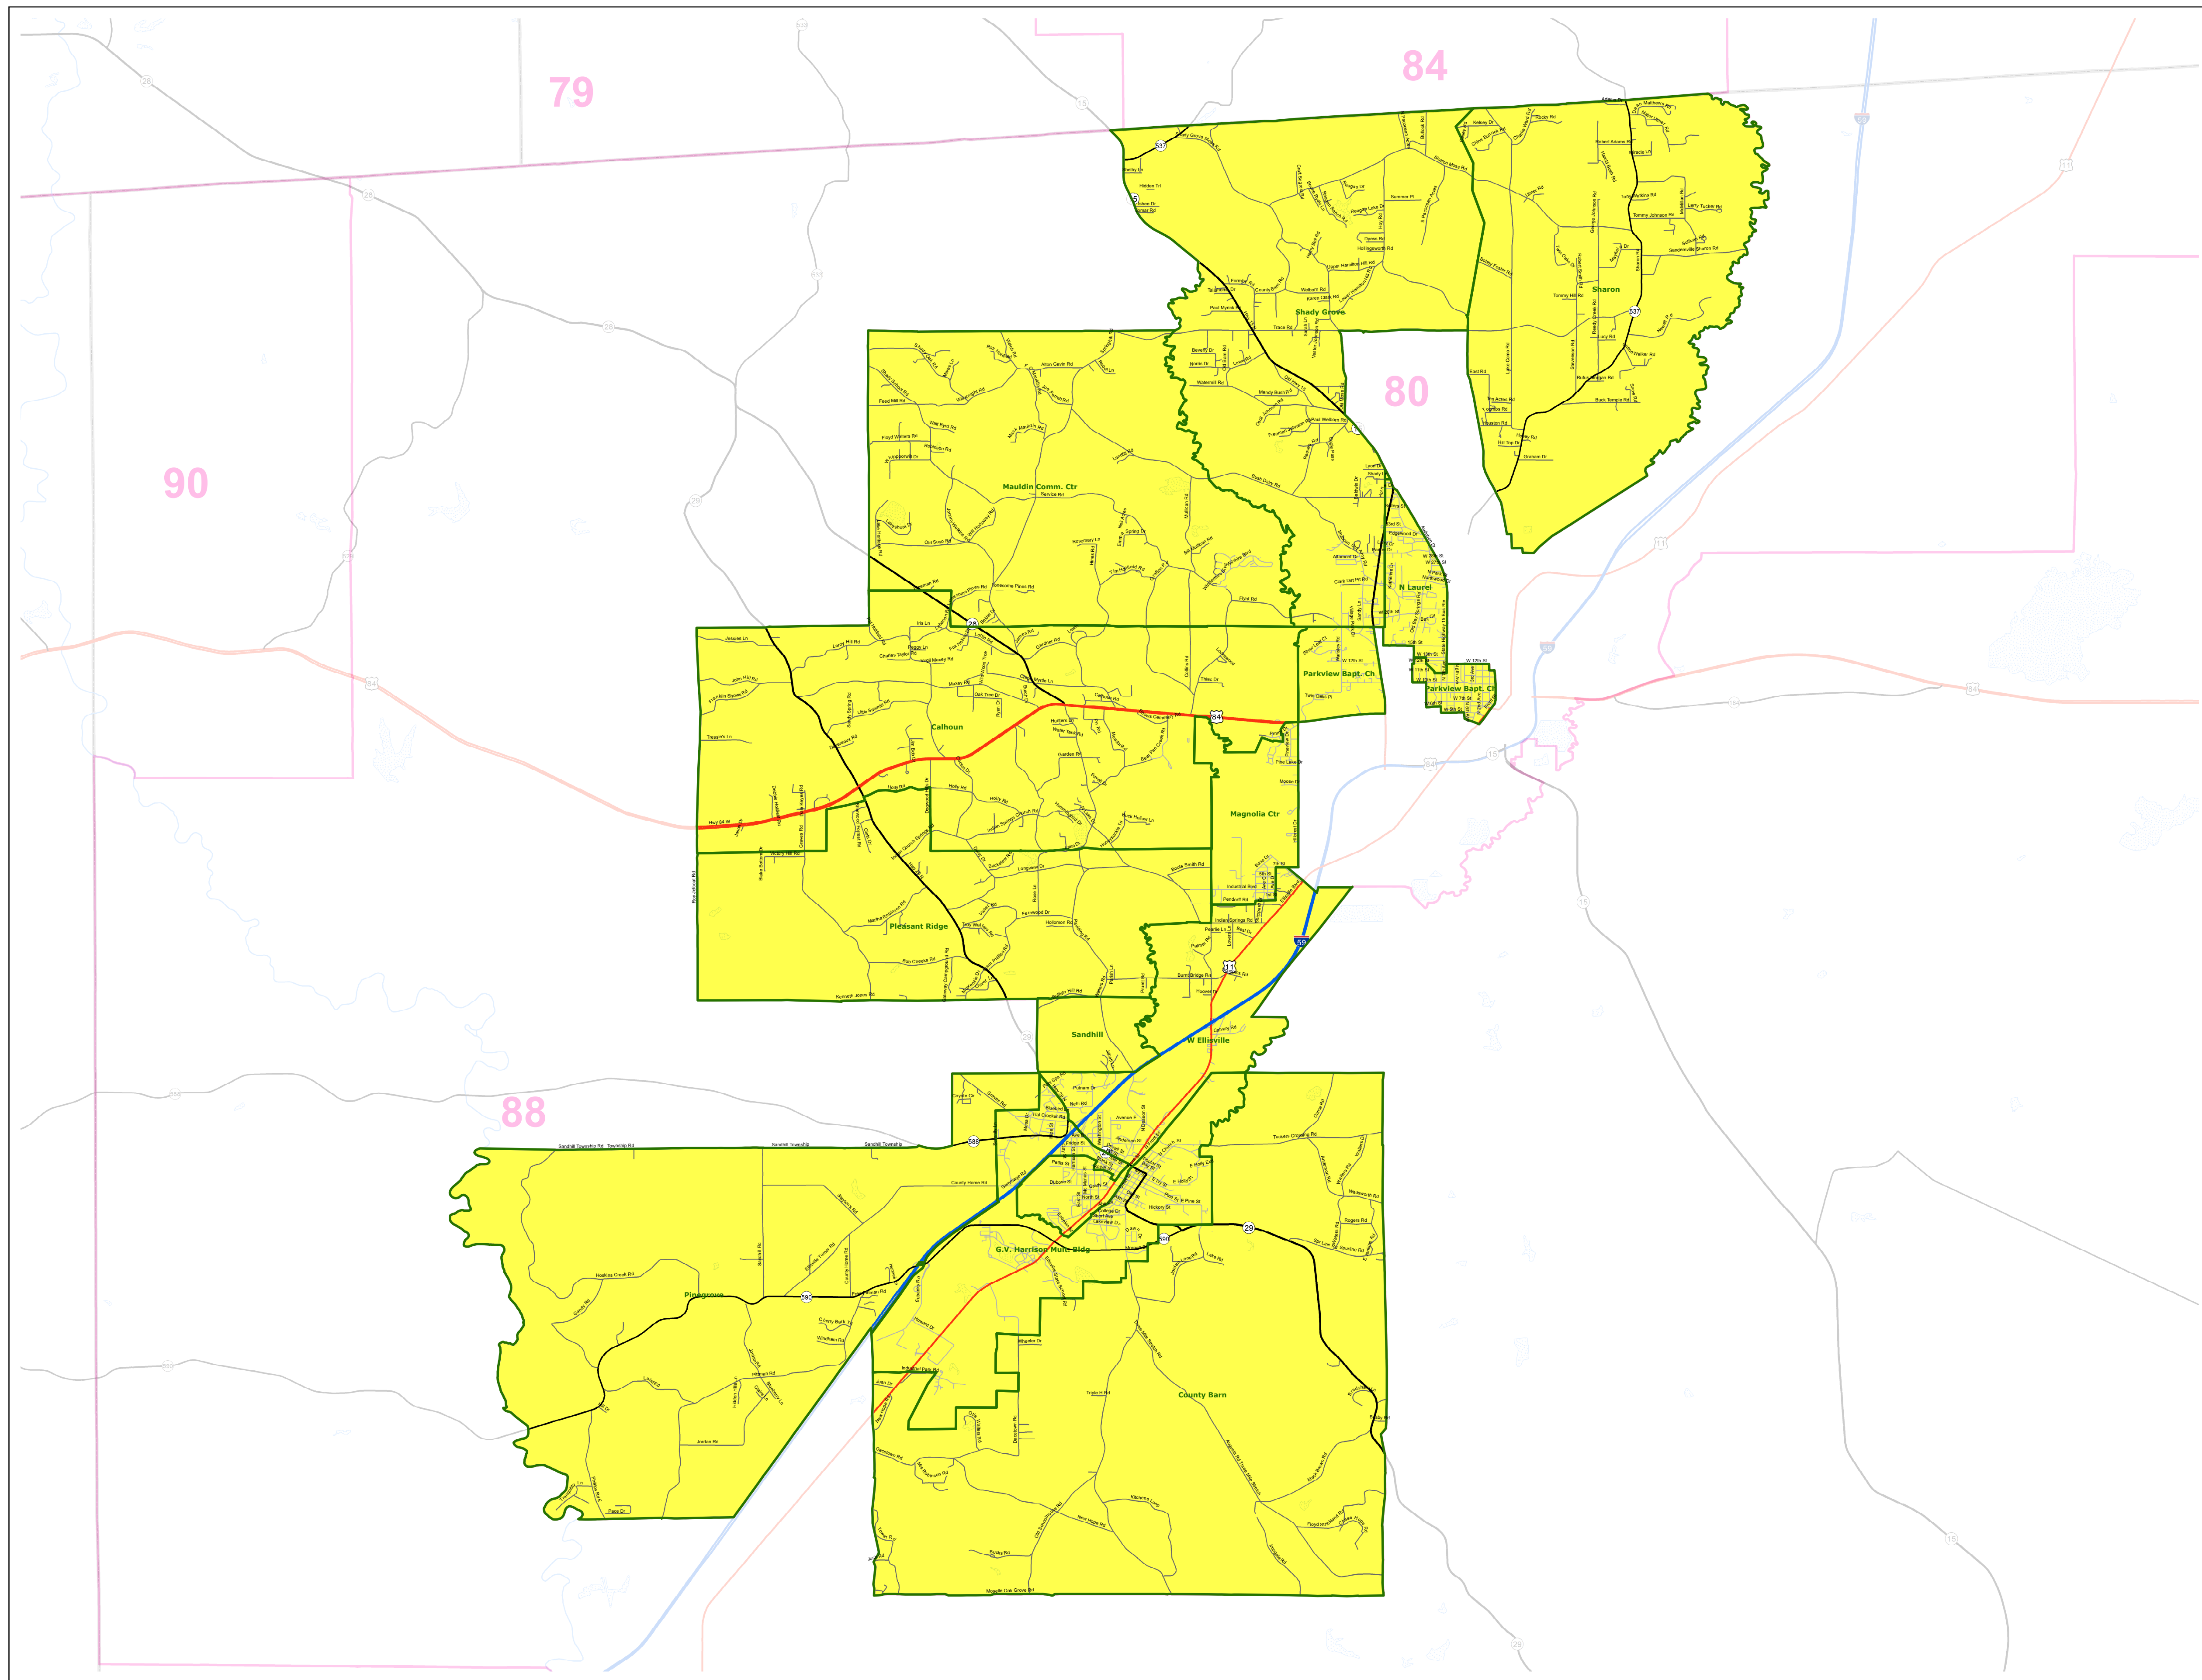

MS House District 89

March 2022

- Voting Precincts
- 1 - Interstates
- 2 - US Highways
- 3 - MS Hwys (1 -99)
- 4 - MS Hwys (100-999)
- 5 - Natchez Trace
- 6 - County Roads
- 7 - City Streets
- 8 - Trails
- River
- Counties
- Lakes/Ponds