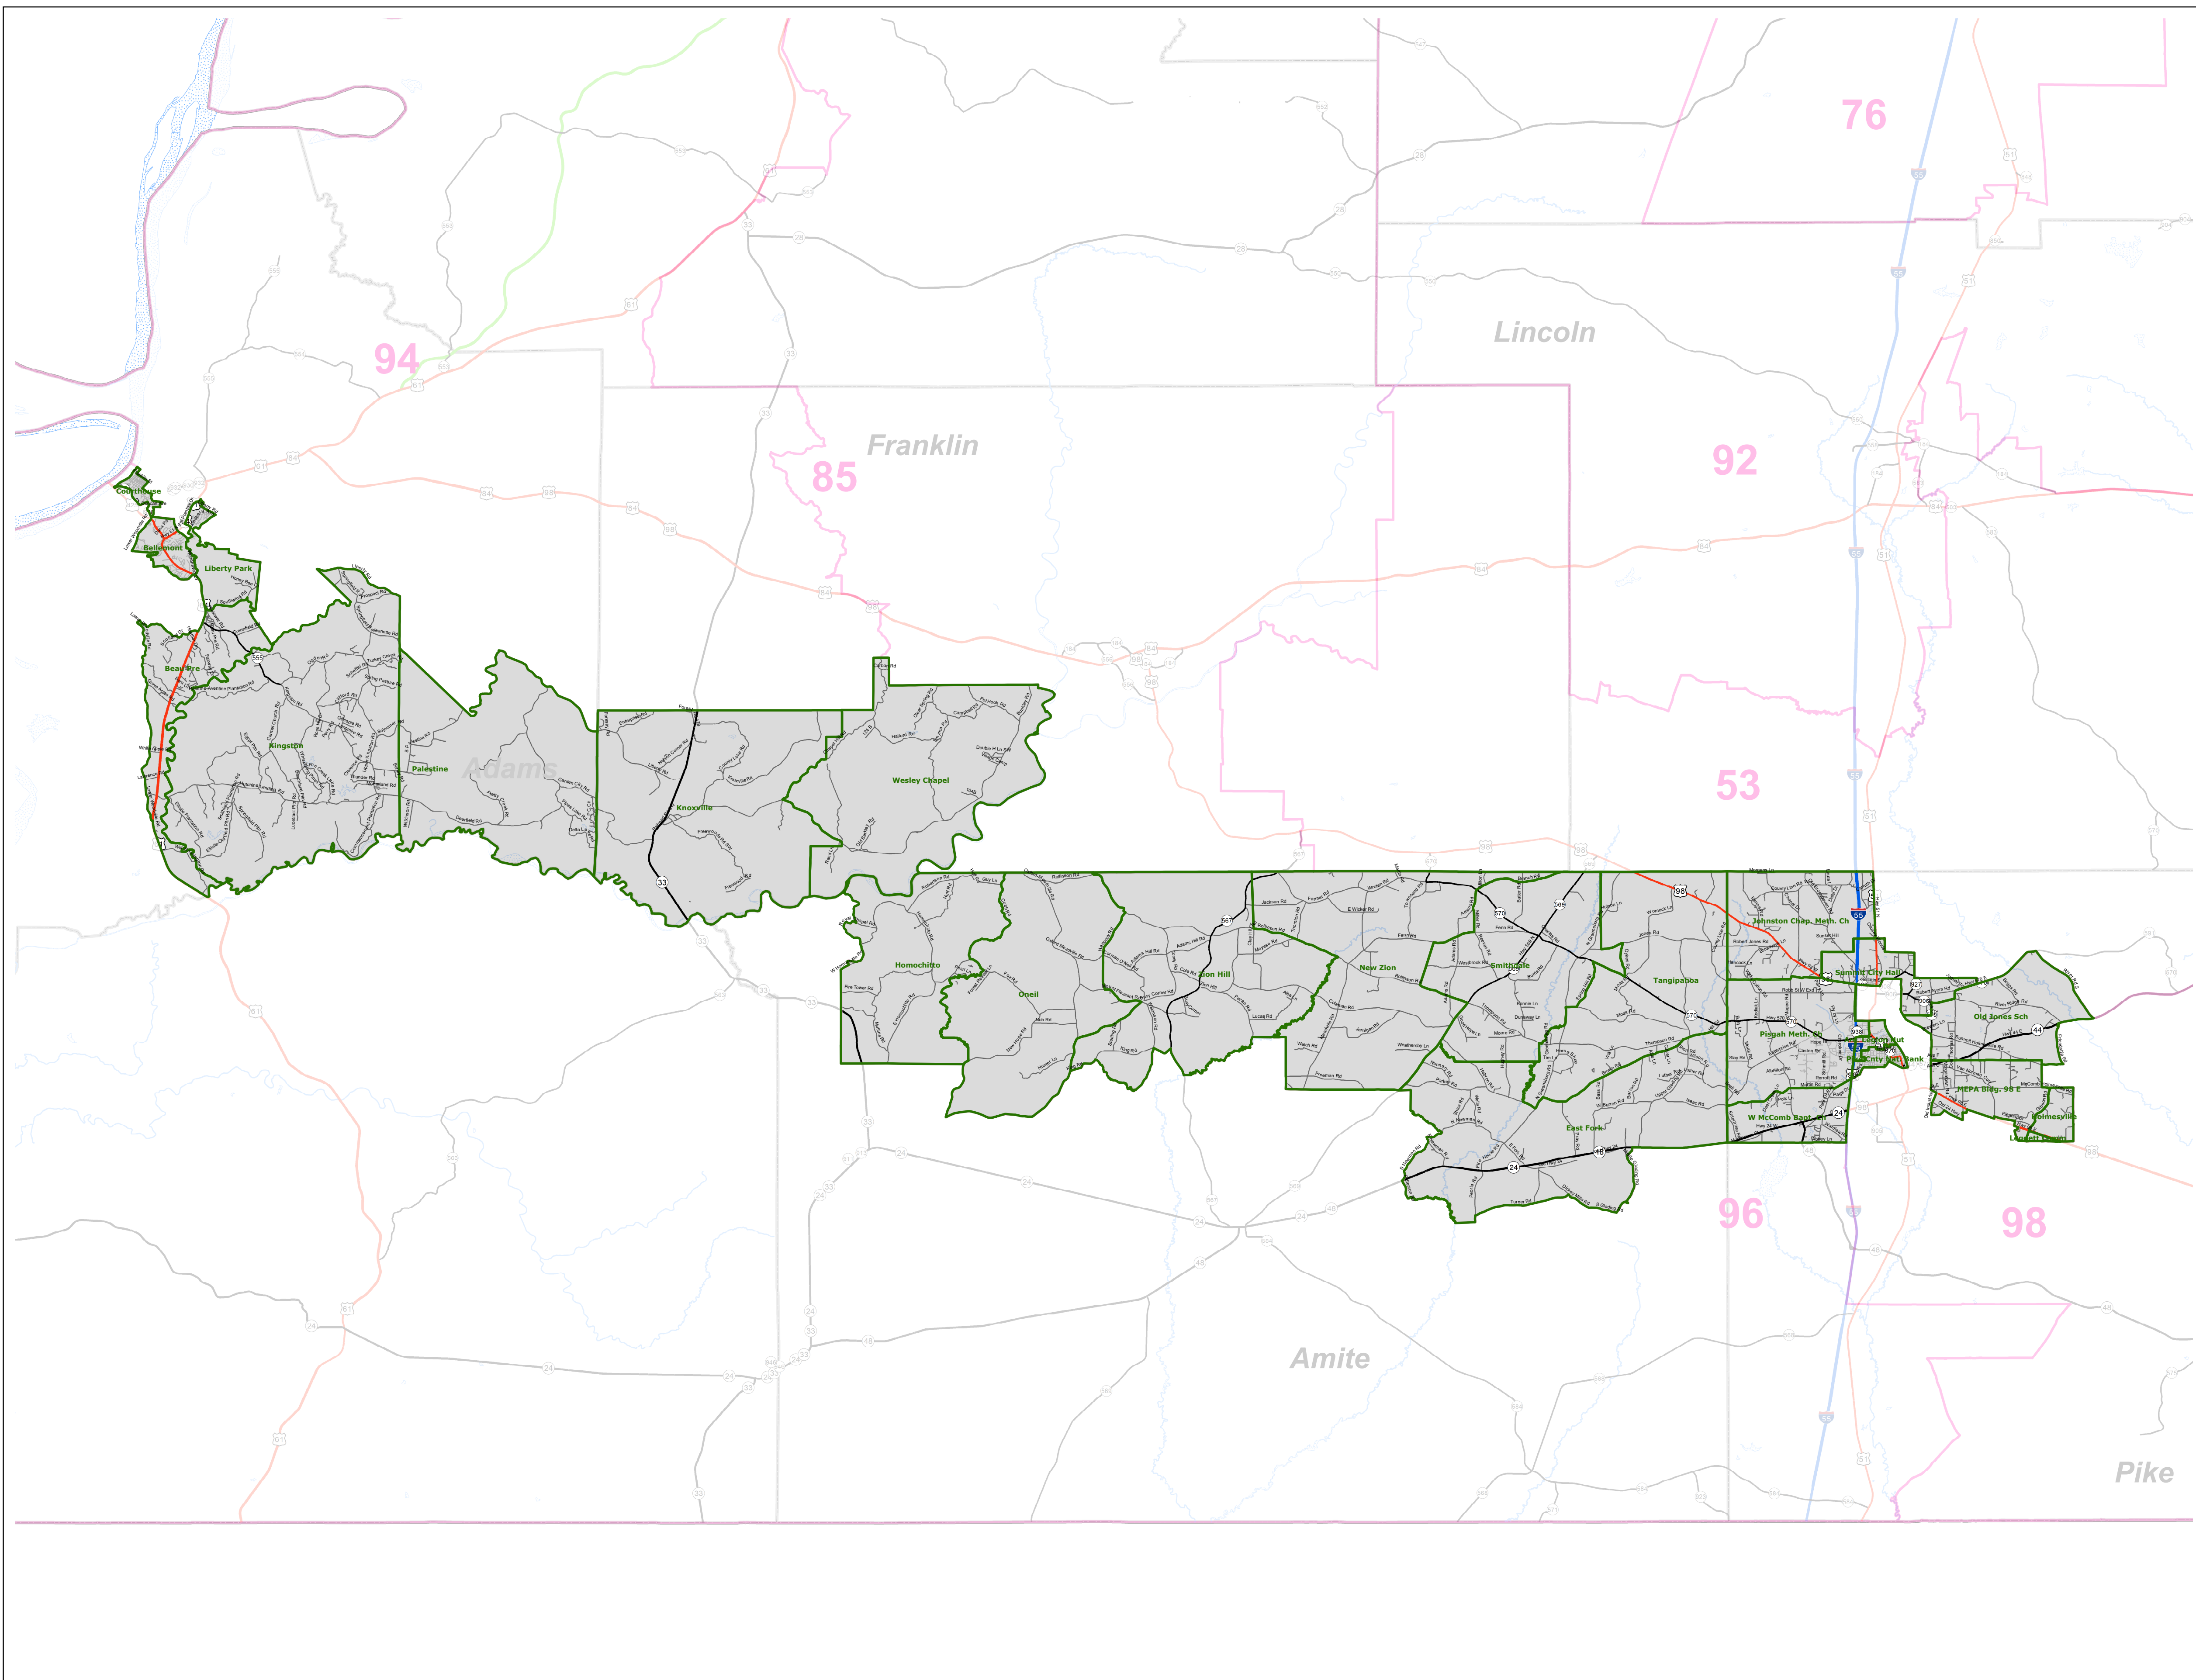

MS House District 97

March 2022

- Voting Precincts
- 1 - Interstates
- 2 - US Highways
- 3 - MS Hwys (1 -99)
- 4 - MS Hwys (100-999)
- 5 - Natchez Trace
- 6 - County Roads
- 7 - City Streets
- 8 - Trails
- River
- Counties
- Lakes/Ponds