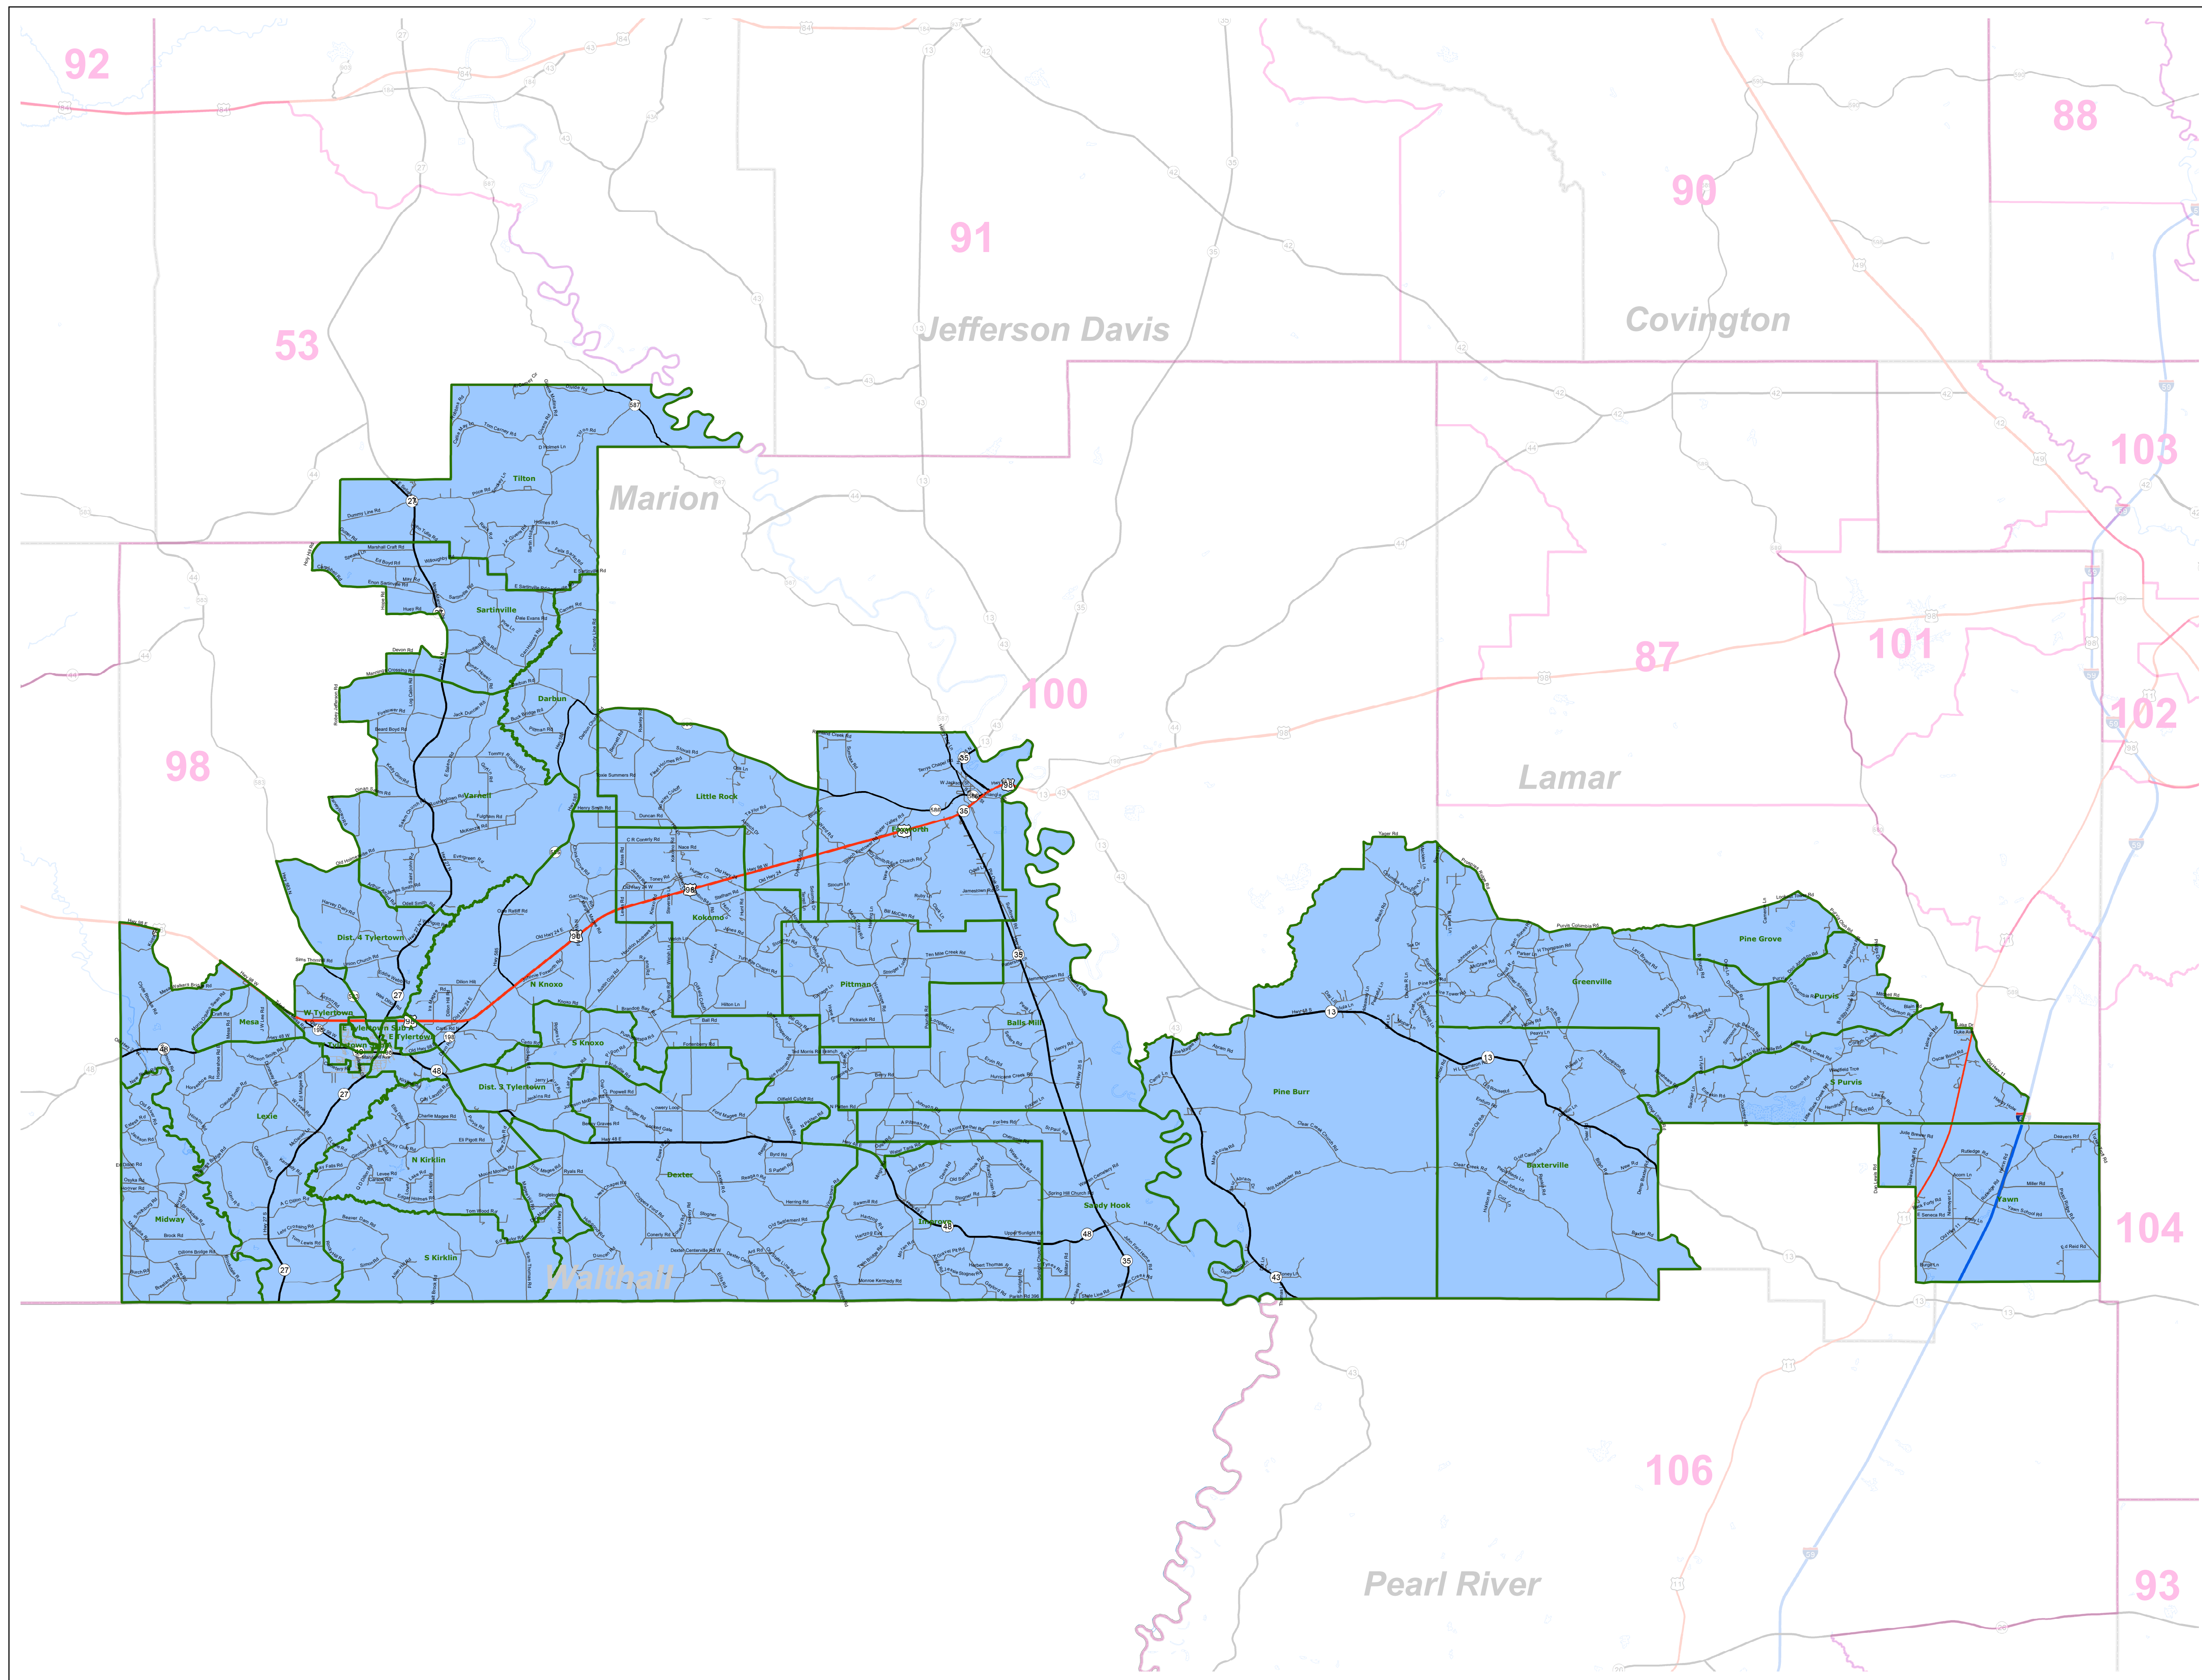

MS House District 99

March 2022

- Voting Precincts
- 1 - Interstates
- 2 - US Highways
- 3 - MS Hwys (1 -99)
- 4 - MS Hwys (100-999)
- 5 - Natchez Trace
- 6 - County Roads
- 7 - City Streets
- 8 - Trails
- River
- Counties
- Lakes/Ponds