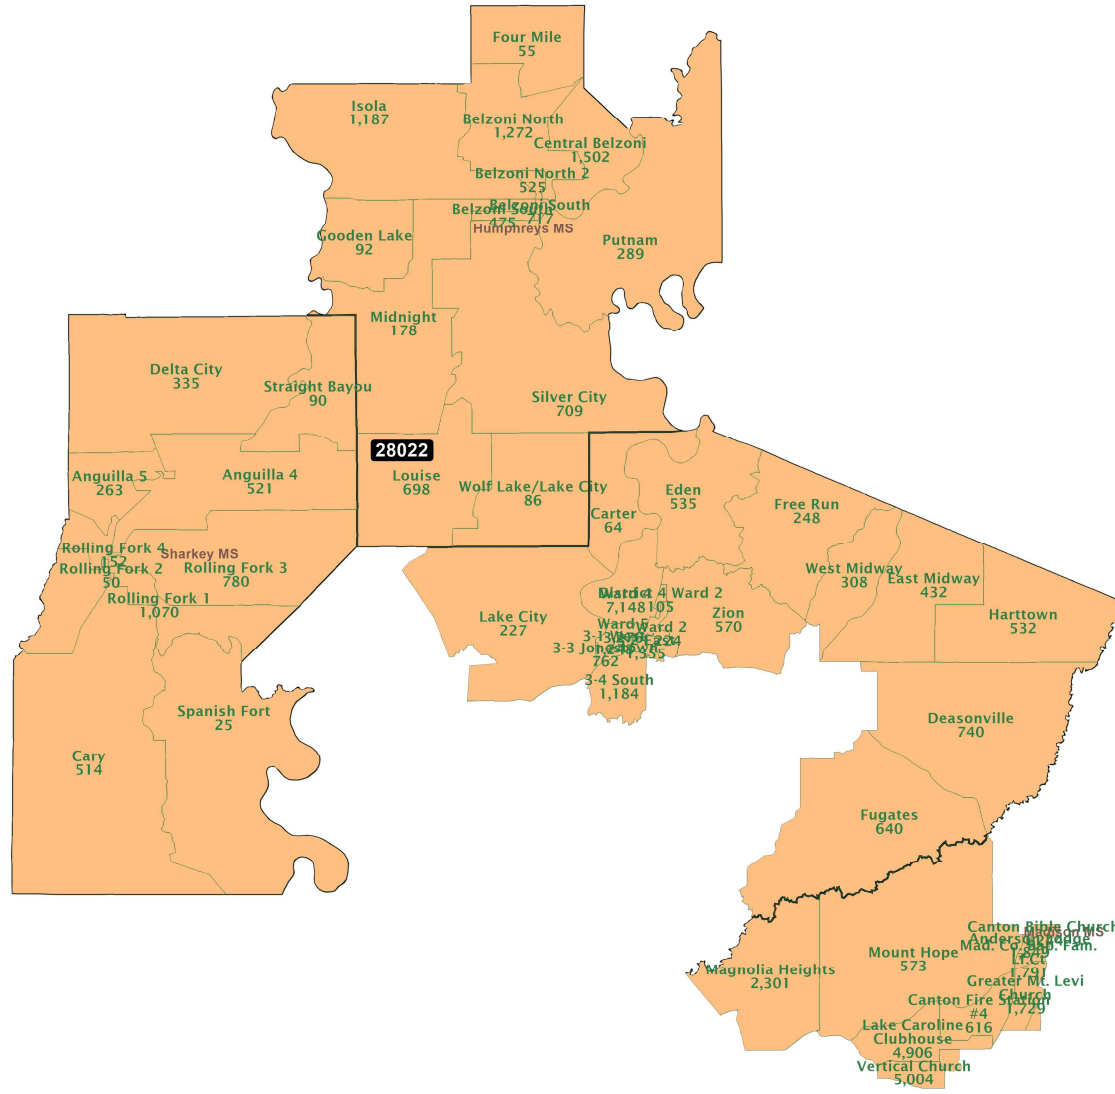

2022 Proposed Senate Districts

District: 28022

SCAN FOR DIGITAL INFORMATION

©2021 CALIPER

Output/Revision Date: 03/27/22

Field	Value
District	28022
Population	55071
Deviation	-1,877
% Deviation	-3.3%
White	19142
% White	34.76%
Black	33421
% Black	60.69%
18+_Pop	41498

Ideal District Population: 56,948

Initial Presentation Map, Single District
Upon successful adoption by the Joint committee of any plan, a complete set of district level maps are produced for public use, with more detailed geography.