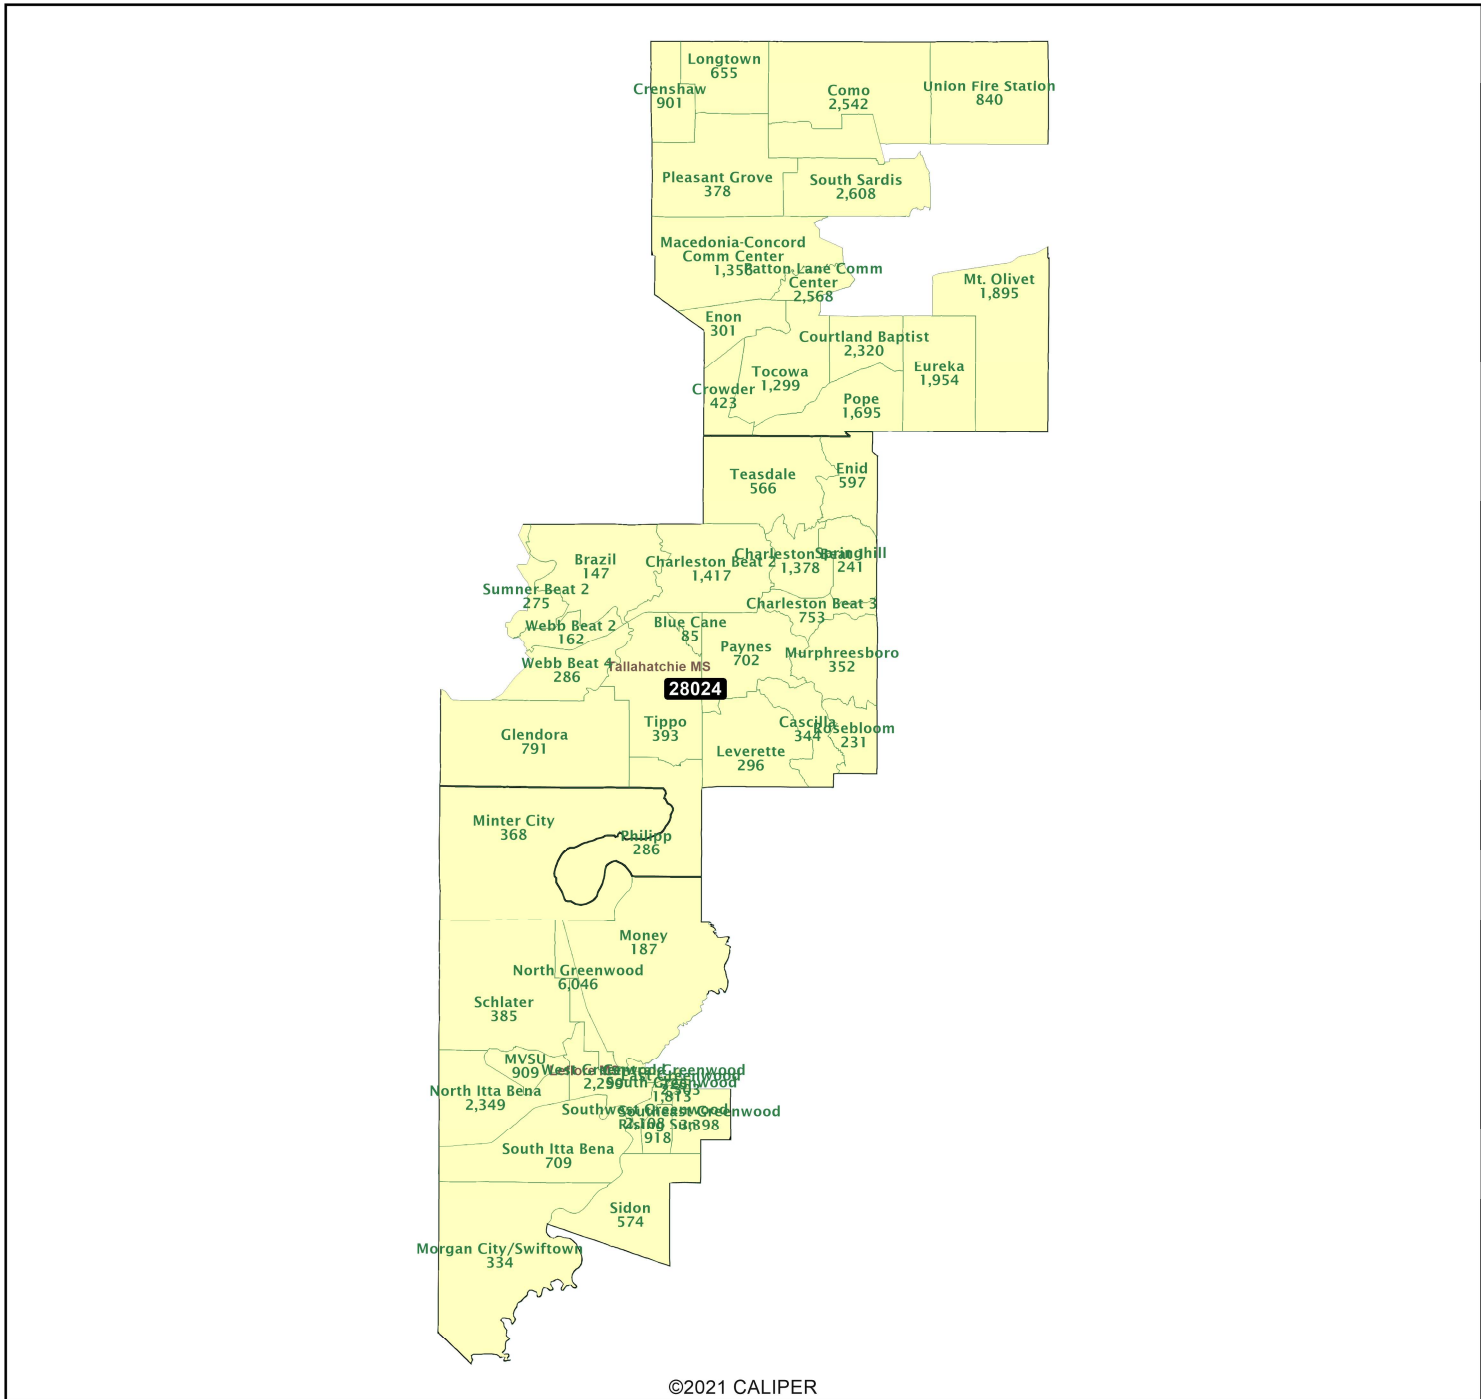

2022 Proposed Senate Districts

District: 28024

©2021 CALIPER

Ideal District Population: 56,958

Output/Revision Date: 03/27/22

Field	Value
District	28024
Population	54335
Deviation	-2,613
% Deviation	-4.59%
White	16186
% White	29.79%
Black	36171
% Black	66.57%
18+_Pop	40822

SCAN FOR DIGITAL INFORMATION

Initial Presentation Map, Single District
Upon successful adoption by the Joint
Committee of any plan, a complete set
of district level maps are produced for
public use, with more detailed cartography.

Election Districts were compiled on a whole block basis by Legislative staff. Base data (roads, cities, and counties) were compiled from 2020 U. S. Census Bureau TIGER Files. Although the information contained on this map is believed to be accurate, the Board of Trustees, State Institutions of Higher Learning/MARIS, the Standing Joint Committee on Reapportionment make no warranties as to the completeness, accuracy, reliability or suitability of the data for any use, or for any conclusions derived from this map.