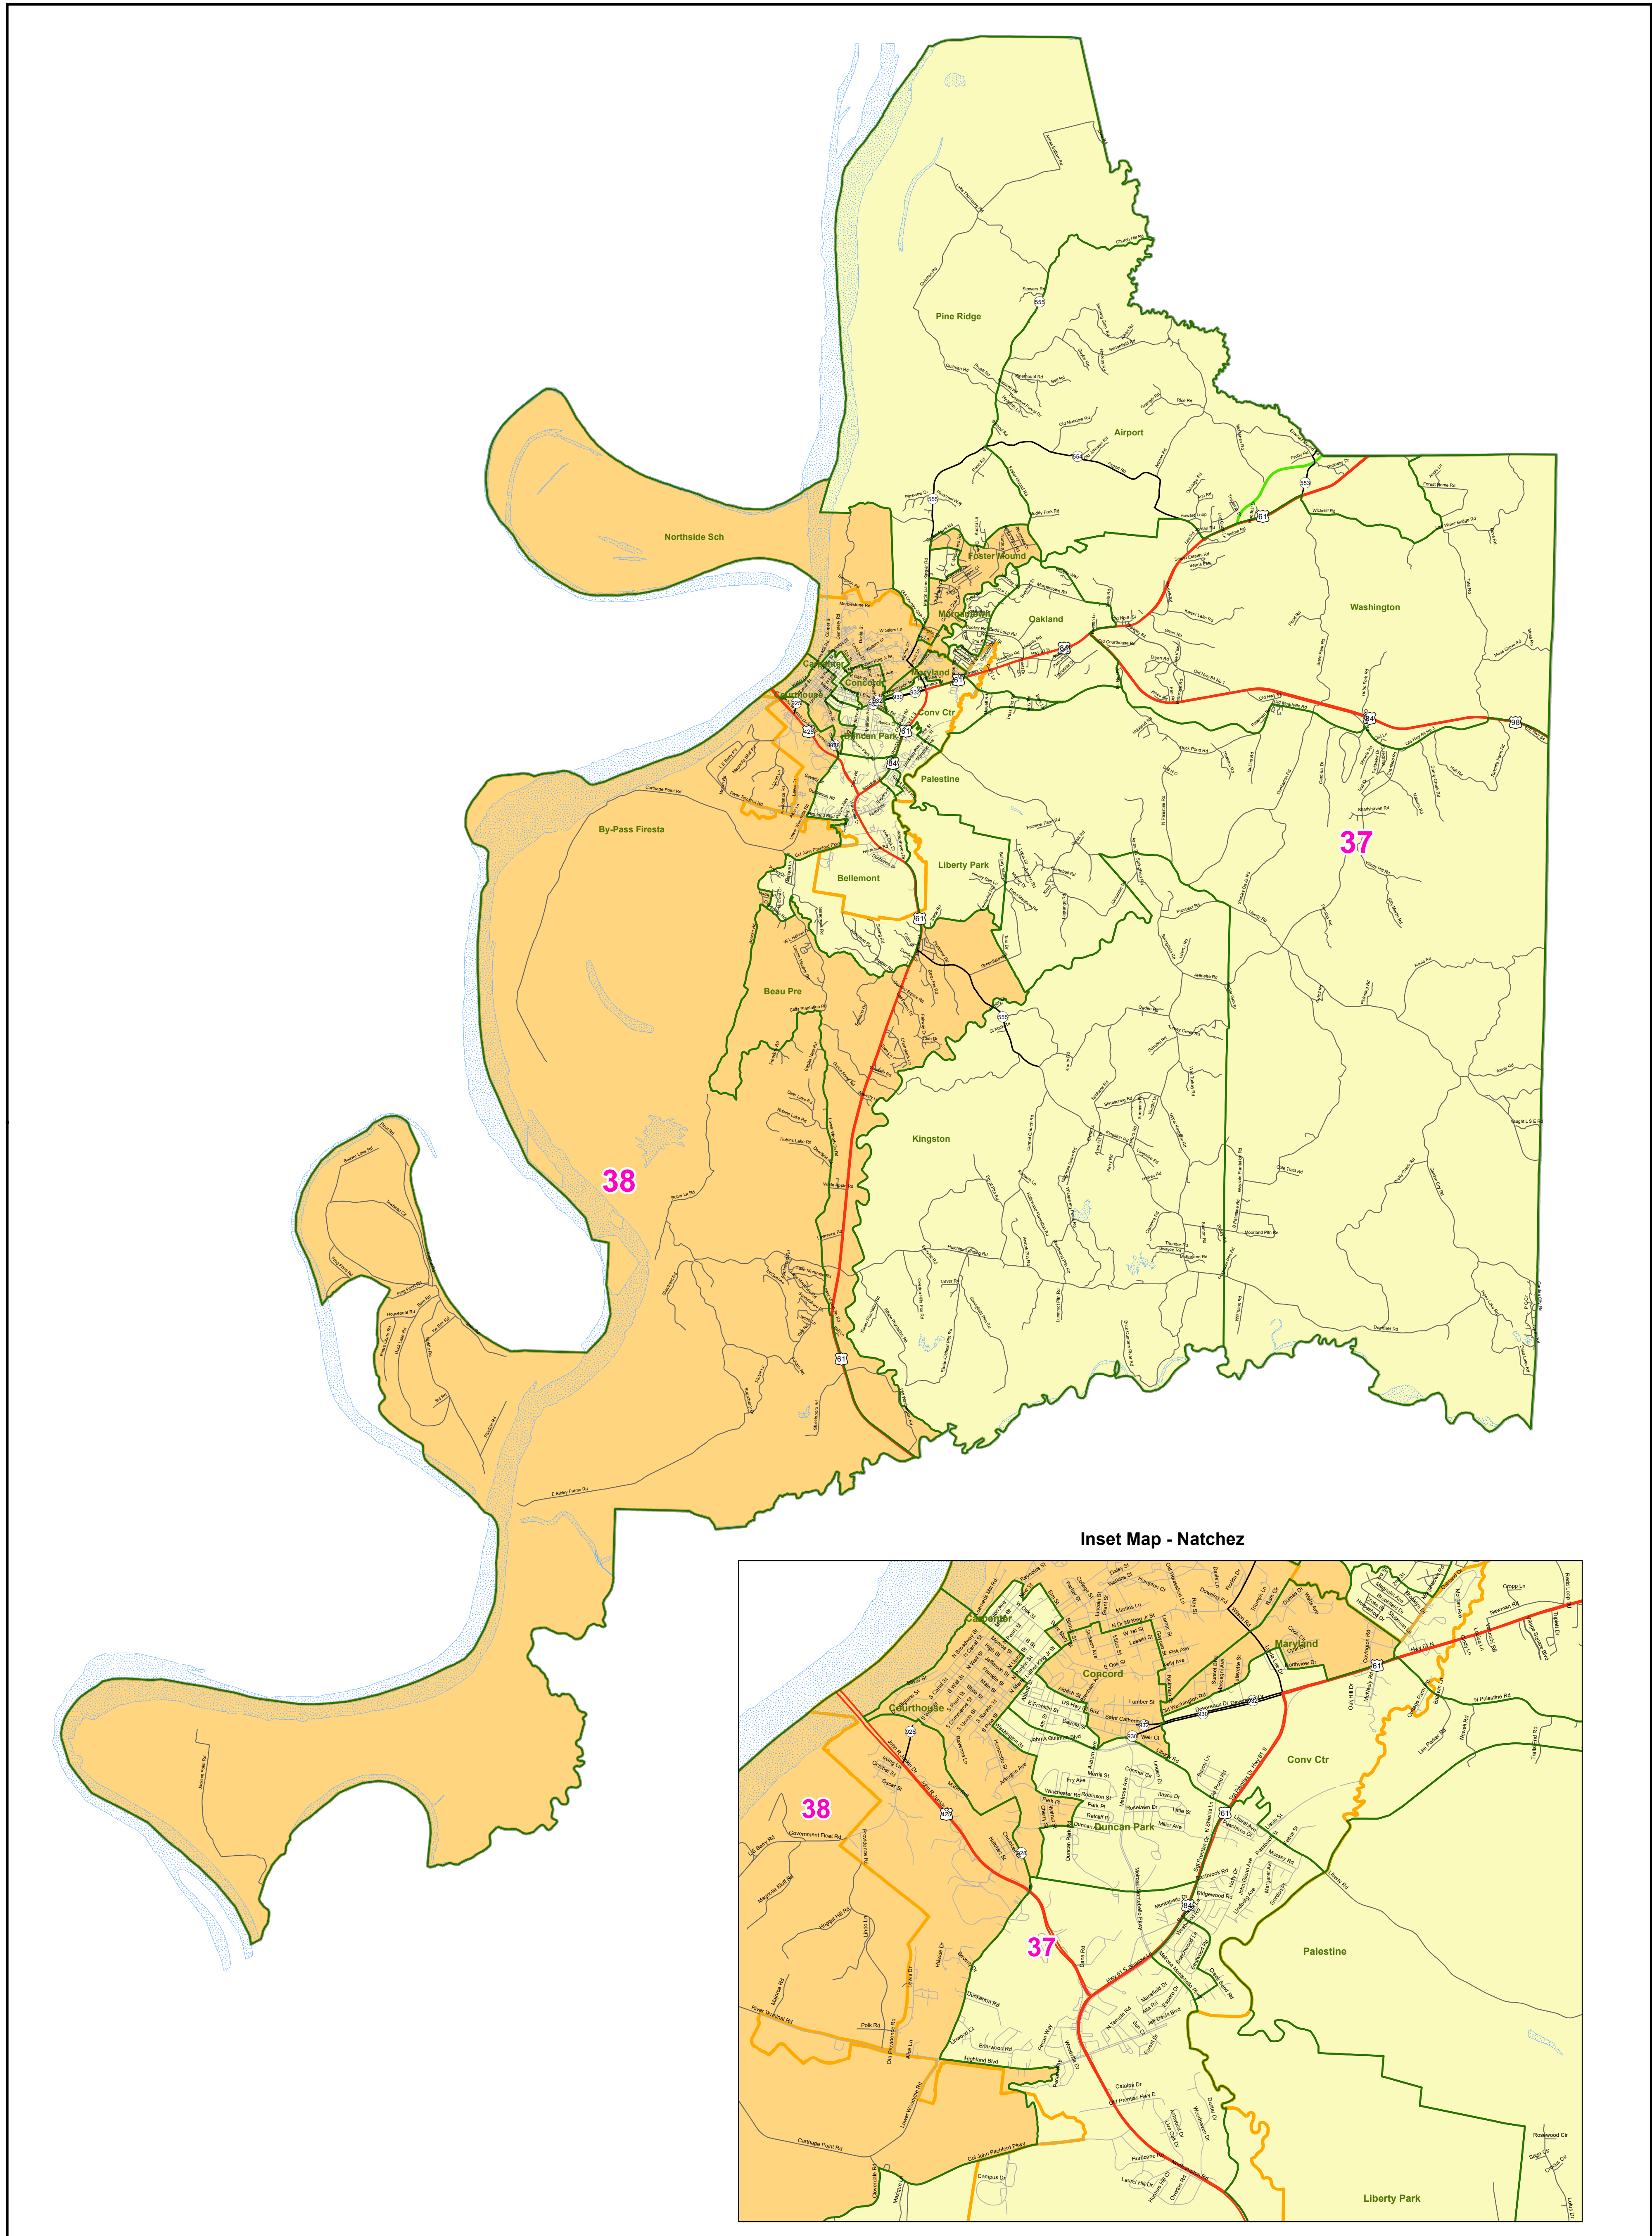

# MS Senate Districts - Adams County

JR202 as Adopted March 29, 2022

- Voting Precincts
- 1 - Interstates
- 2 - US Highways
- 3 - MS Hwys (1-99)
- 4 - MS Hwys (100-999)
- 5 - Natchez Trace
- 6 - County Roads
- 7 - City Streets
- Rivers
- Lakes/Ponds
- Cities
- County Borders

Map prepared by MARIS 4/13/2022

Election Districts were compiled on a whole block basis by Legislative staff. Base data (roads, cities, precincts, and counties) were compiled by MARIS from 2020 U.S. Census Bureau TIGER Files. Although the information contained on this map is believed to be accurate, the Board of Trustees, State Institutions of Higher Learning/ MARIS, the Standing Joint Committee on Reapportionment make no warranties as to the completeness, accuracy, reliability or suitability of the data for any use, or for any conclusions derived from this map