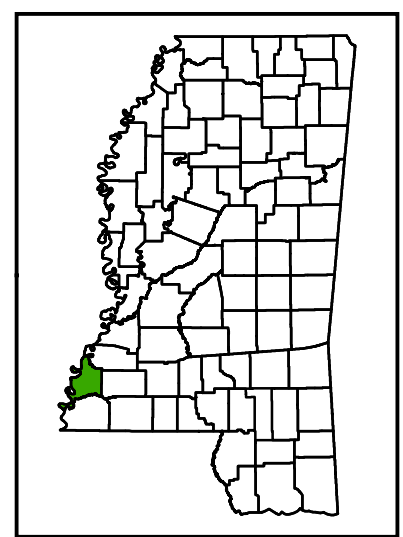

# MS Senate Districts - Adams County

JR202 as Adopted March 29, 2022

- Voting Precincts
- 1 - Interstates
- 2 - US Highways
- 3 - MS Hwys (1-99)
- 4 - MS Hwys (100-999)
- 5 - Natchez Trace
- 6 - County Roads
- 7 - City Streets
- Rivers
- Lakes/Ponds
- Cities
- County Borders