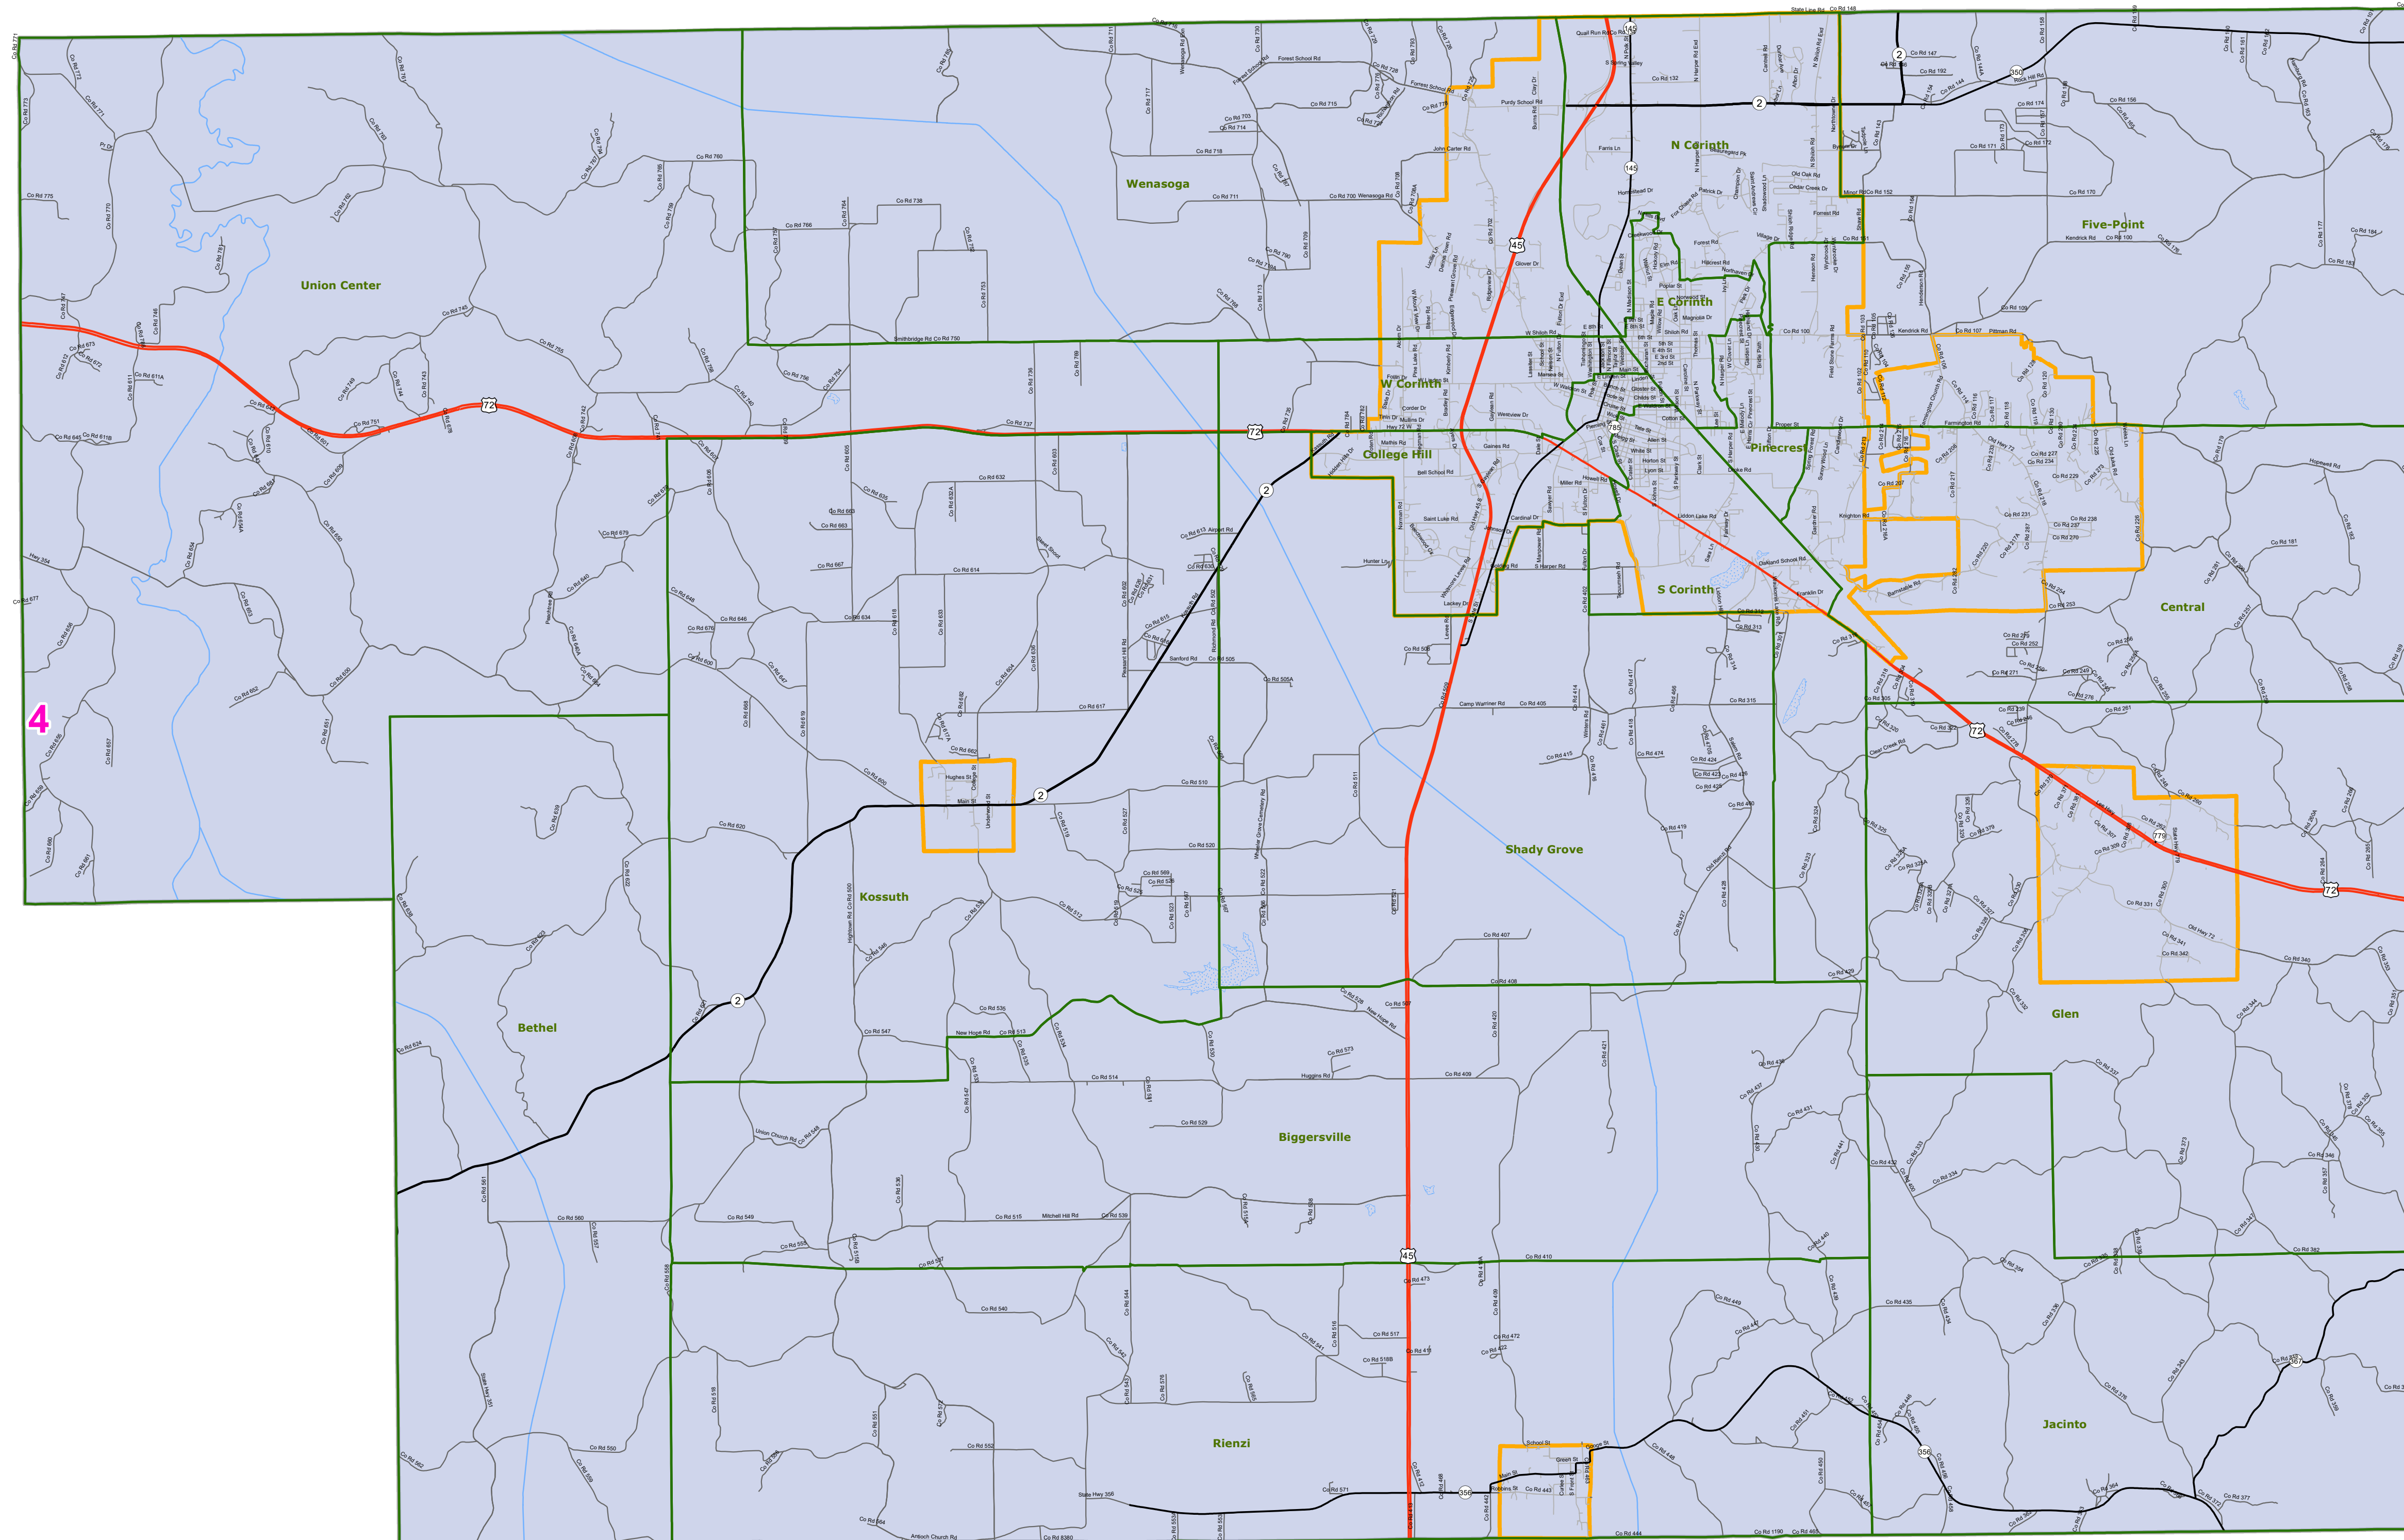

MS Senate Districts Alcorn County

JR202 as Adopted March 29, 2022