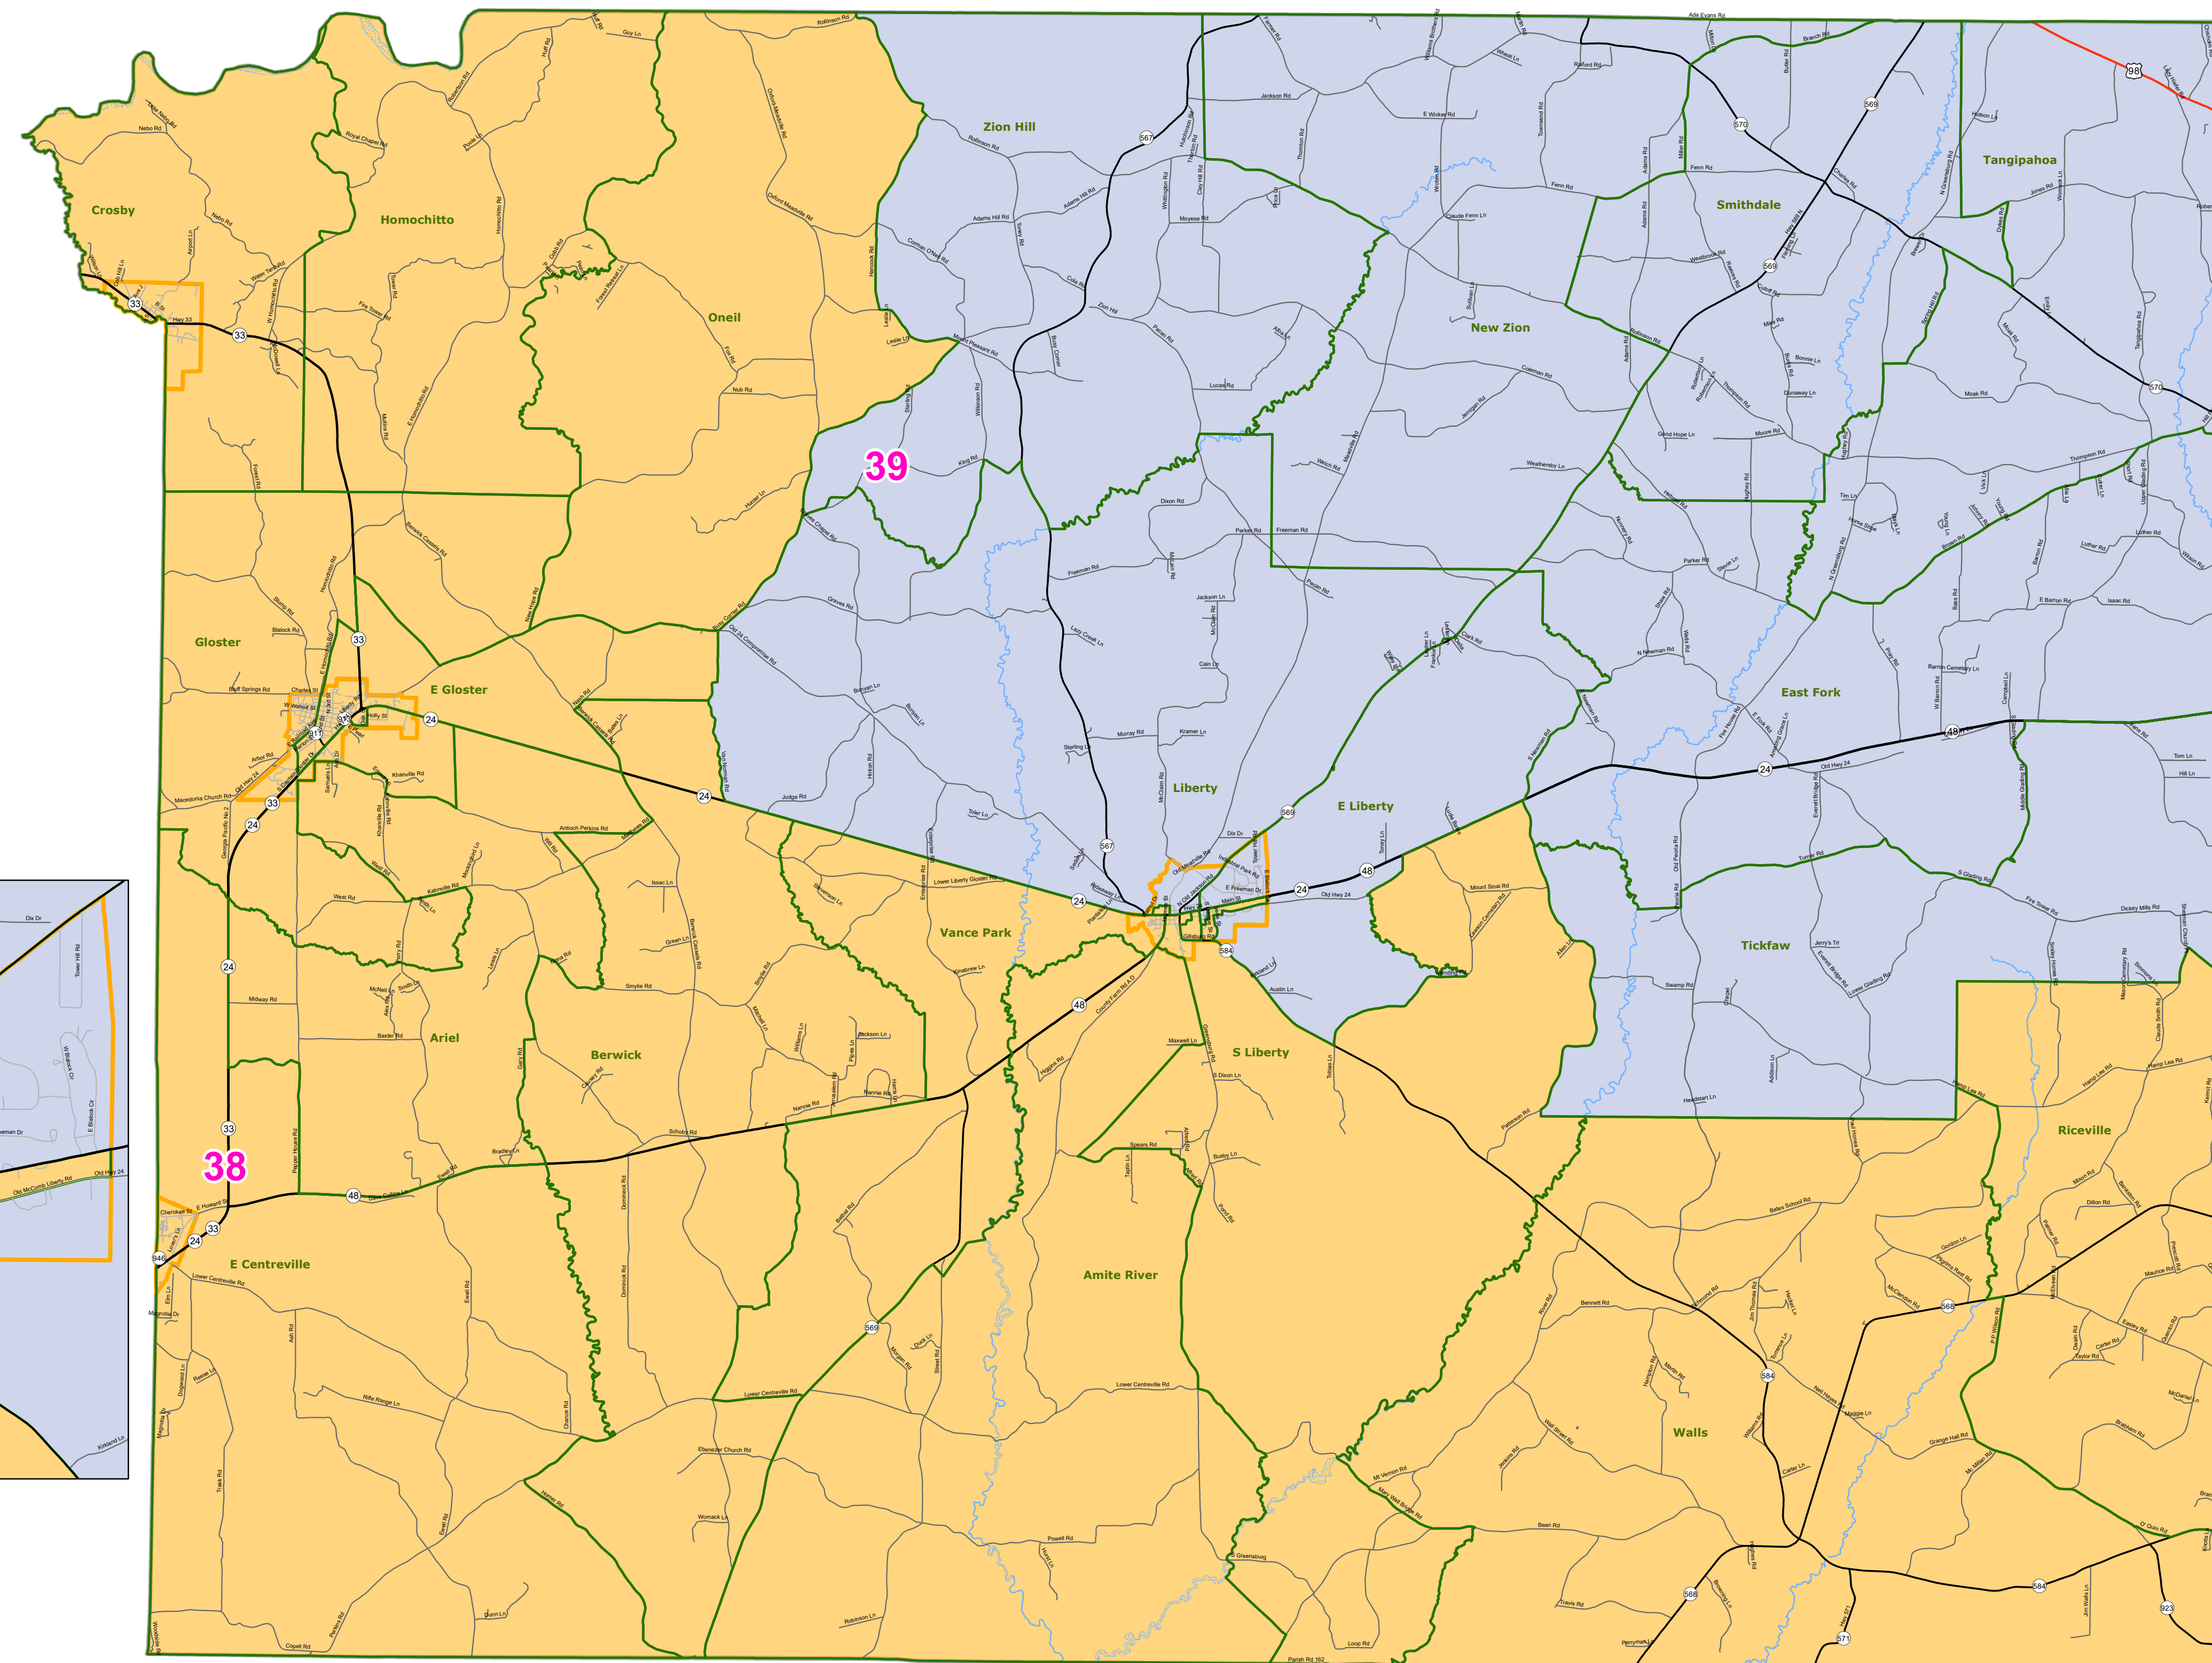

MS Senate Districts Amite County

JR202 as Adopted March 29, 2022

- Voting Precincts
- 1 - Interstates
- 2 - US Highways
- 3 - MS Hwys (1 -99)
- 4 - MS Hwys (100-999)
- 5 - Natchez Trace
- 6 - County Roads
- 7 - City Streets
- 8 - Trails
- Rivers
- Lakes/Ponds
- Cities
- County Borders

0 1.75 3.5 7 Miles

Map prepared by MARIS 4/19/2022