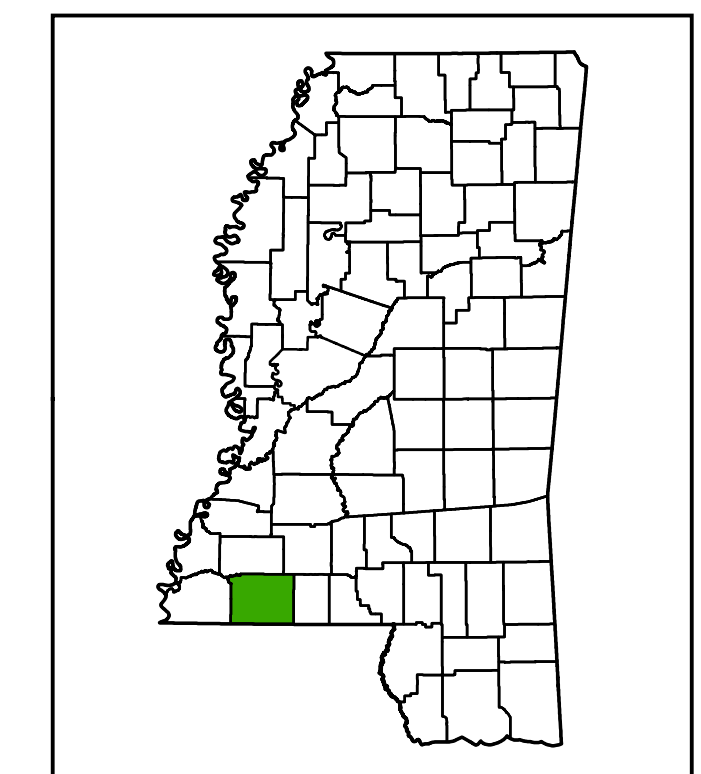

- Voting Precincts
- 1 - Interstates
- 2 - US Highways
- 3 - MS Hwys (1 -99)
- 4 - MS Hwys (100-999)
- 5 - Natchez Trace
- 6 - County Roads
- 7 - City Streets
- 8 - Trails
- Rivers
- Lakes/Ponds
- Cities
- County Borders

0 1.75 3.5 7 Miles

Map prepared by MARIS 4/19/2022