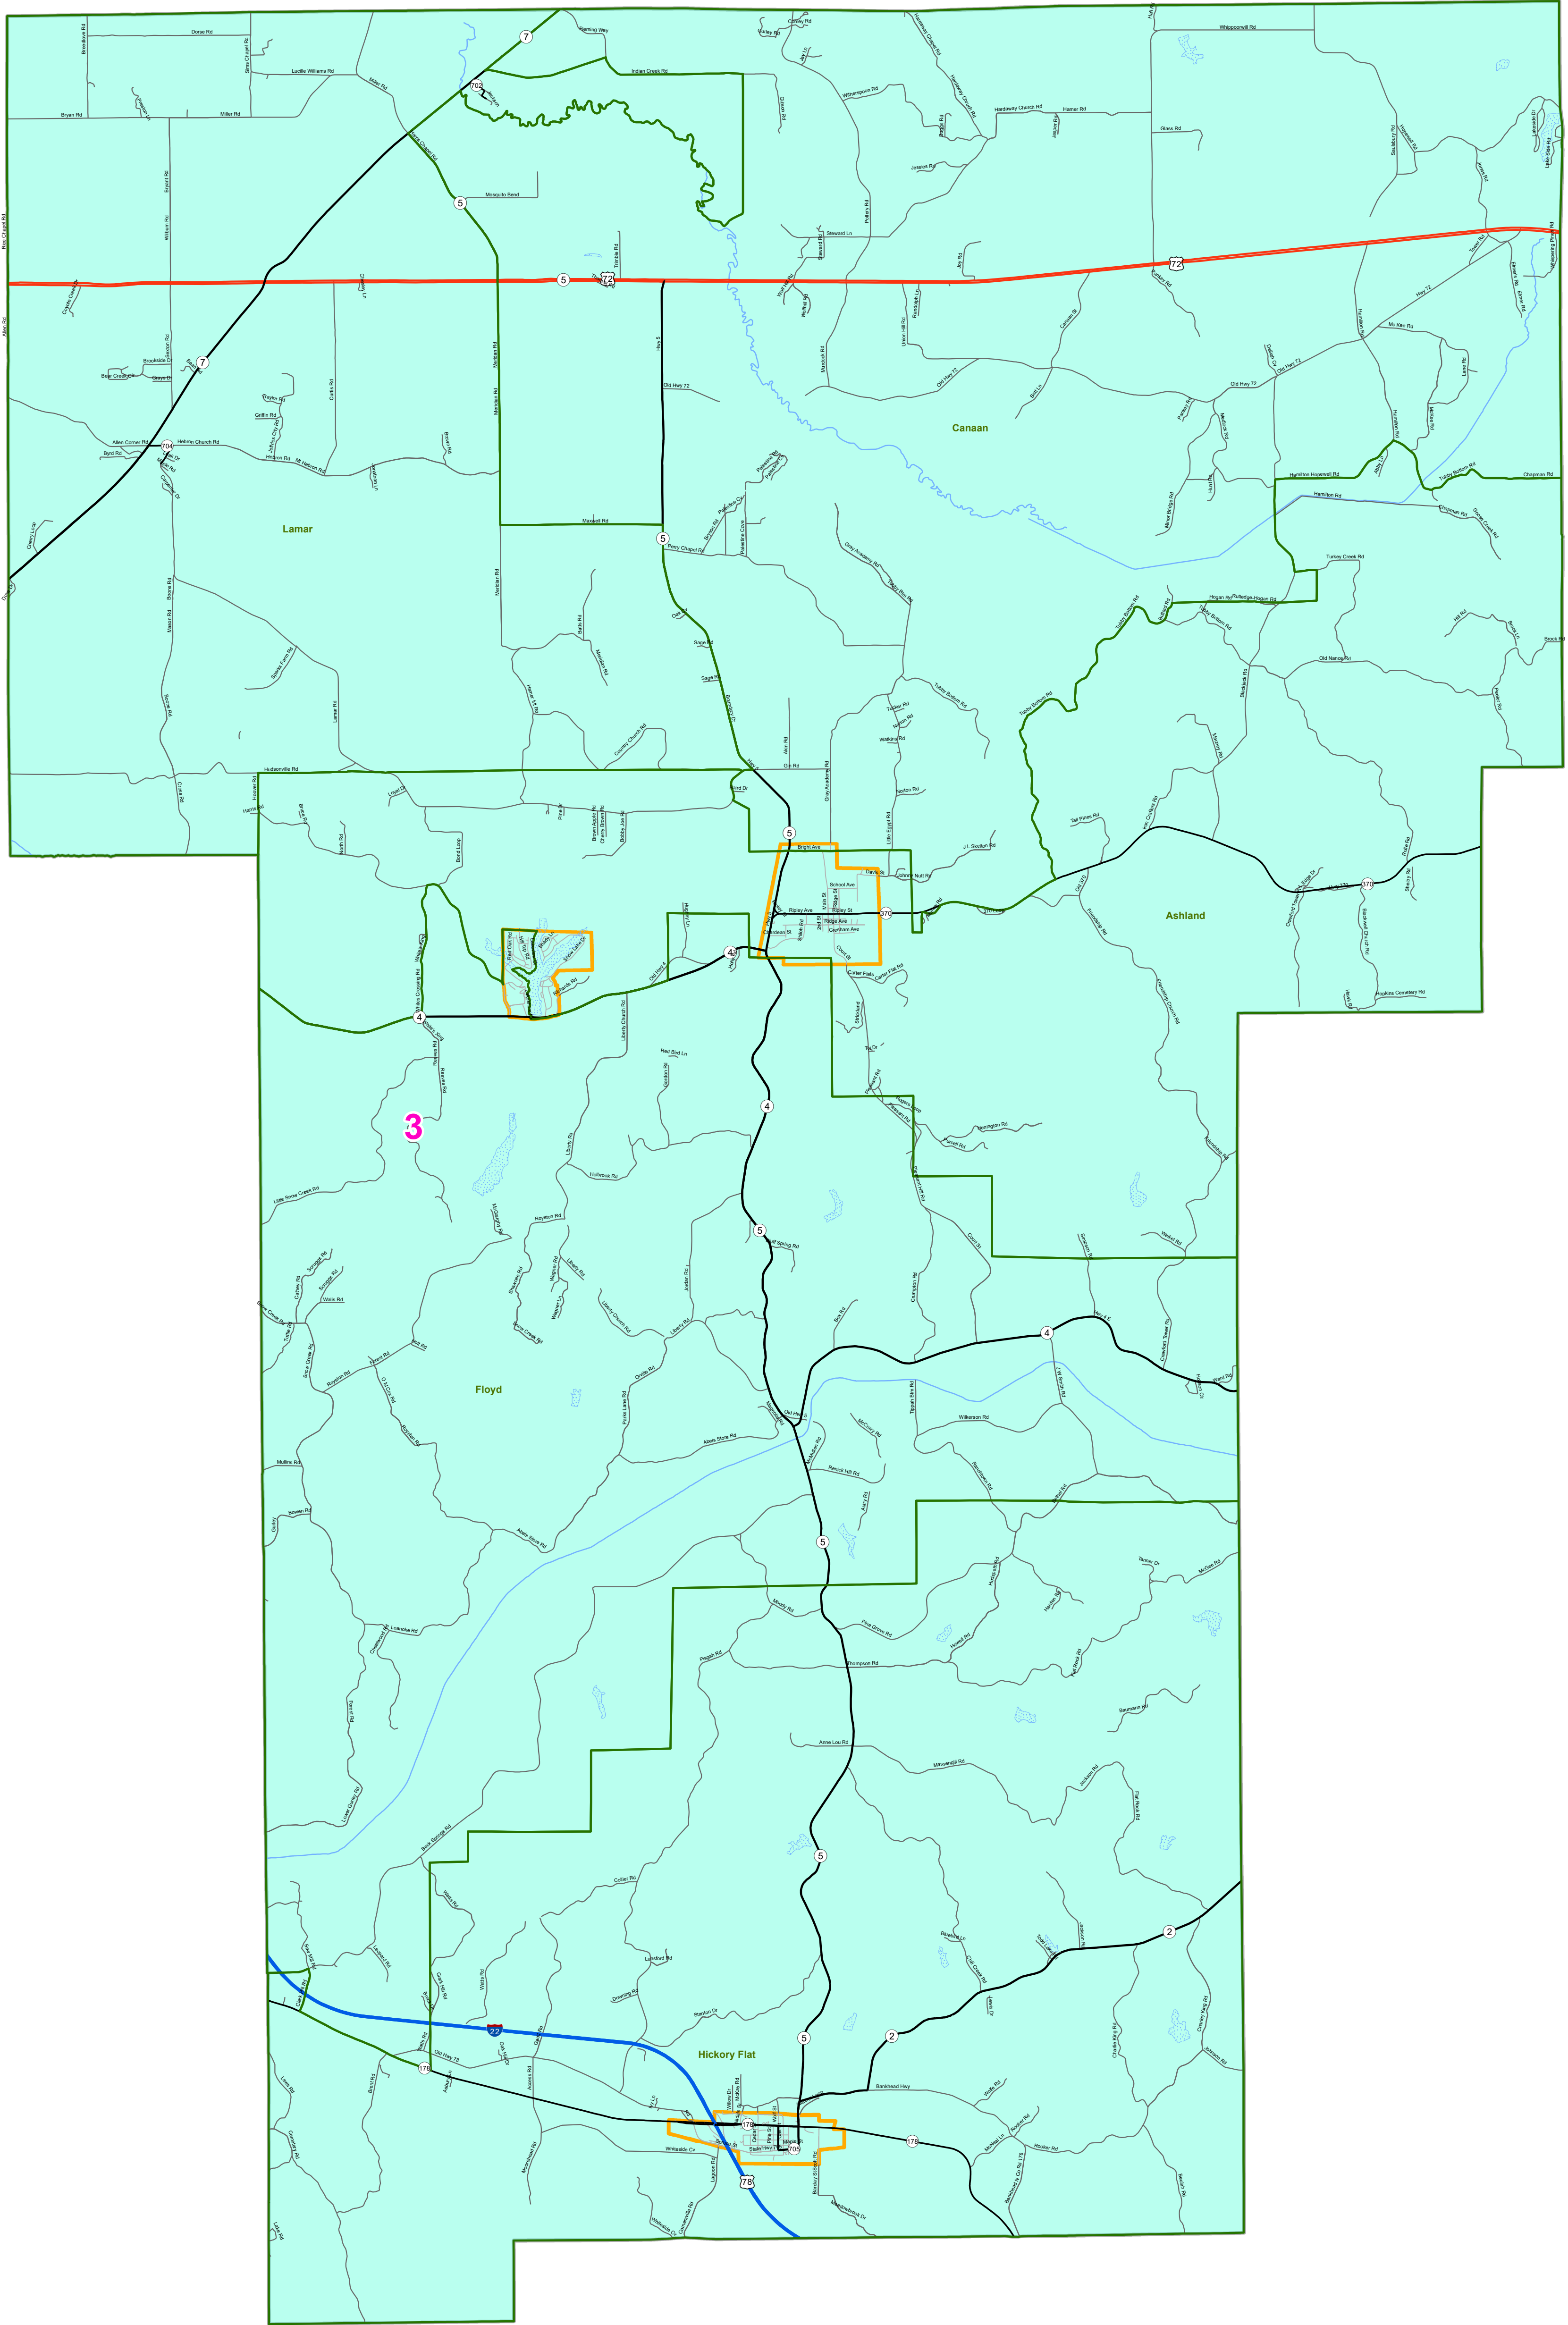

MS Senate Districts - Benton County

JR202 as Adopted March 29, 2022

- Voting Precincts
- 1 - Interstates
- 2 - US Highways
- 3 - MS Hwys (1-99)
- 4 - MS Hwys (100-999)
- 5 - Natchez Trace
- 6 - County Roads
- 7 - City Streets
- Rivers
- Lakes/Ponds
- Cities
- County Borders

0 1.5 3 6 Miles

Map prepared by MARIS 4/20/2022

Election Districts were compiled on a whole block basis by Legislative staff. Base data (roads, cities, precincts, and counties) were compiled by MARIS from 2020 U.S. Census Bureau TIGER Files. Although the information contained on this map is believed to be accurate, the Board of Trustees, State Institutions of Higher Learning/ MARIS, the Standing Joint Committee on Reapportionment make no warranties as to the completeness, accuracy, reliability or suitability of the data for any use, or for any conclusions derived from this map.