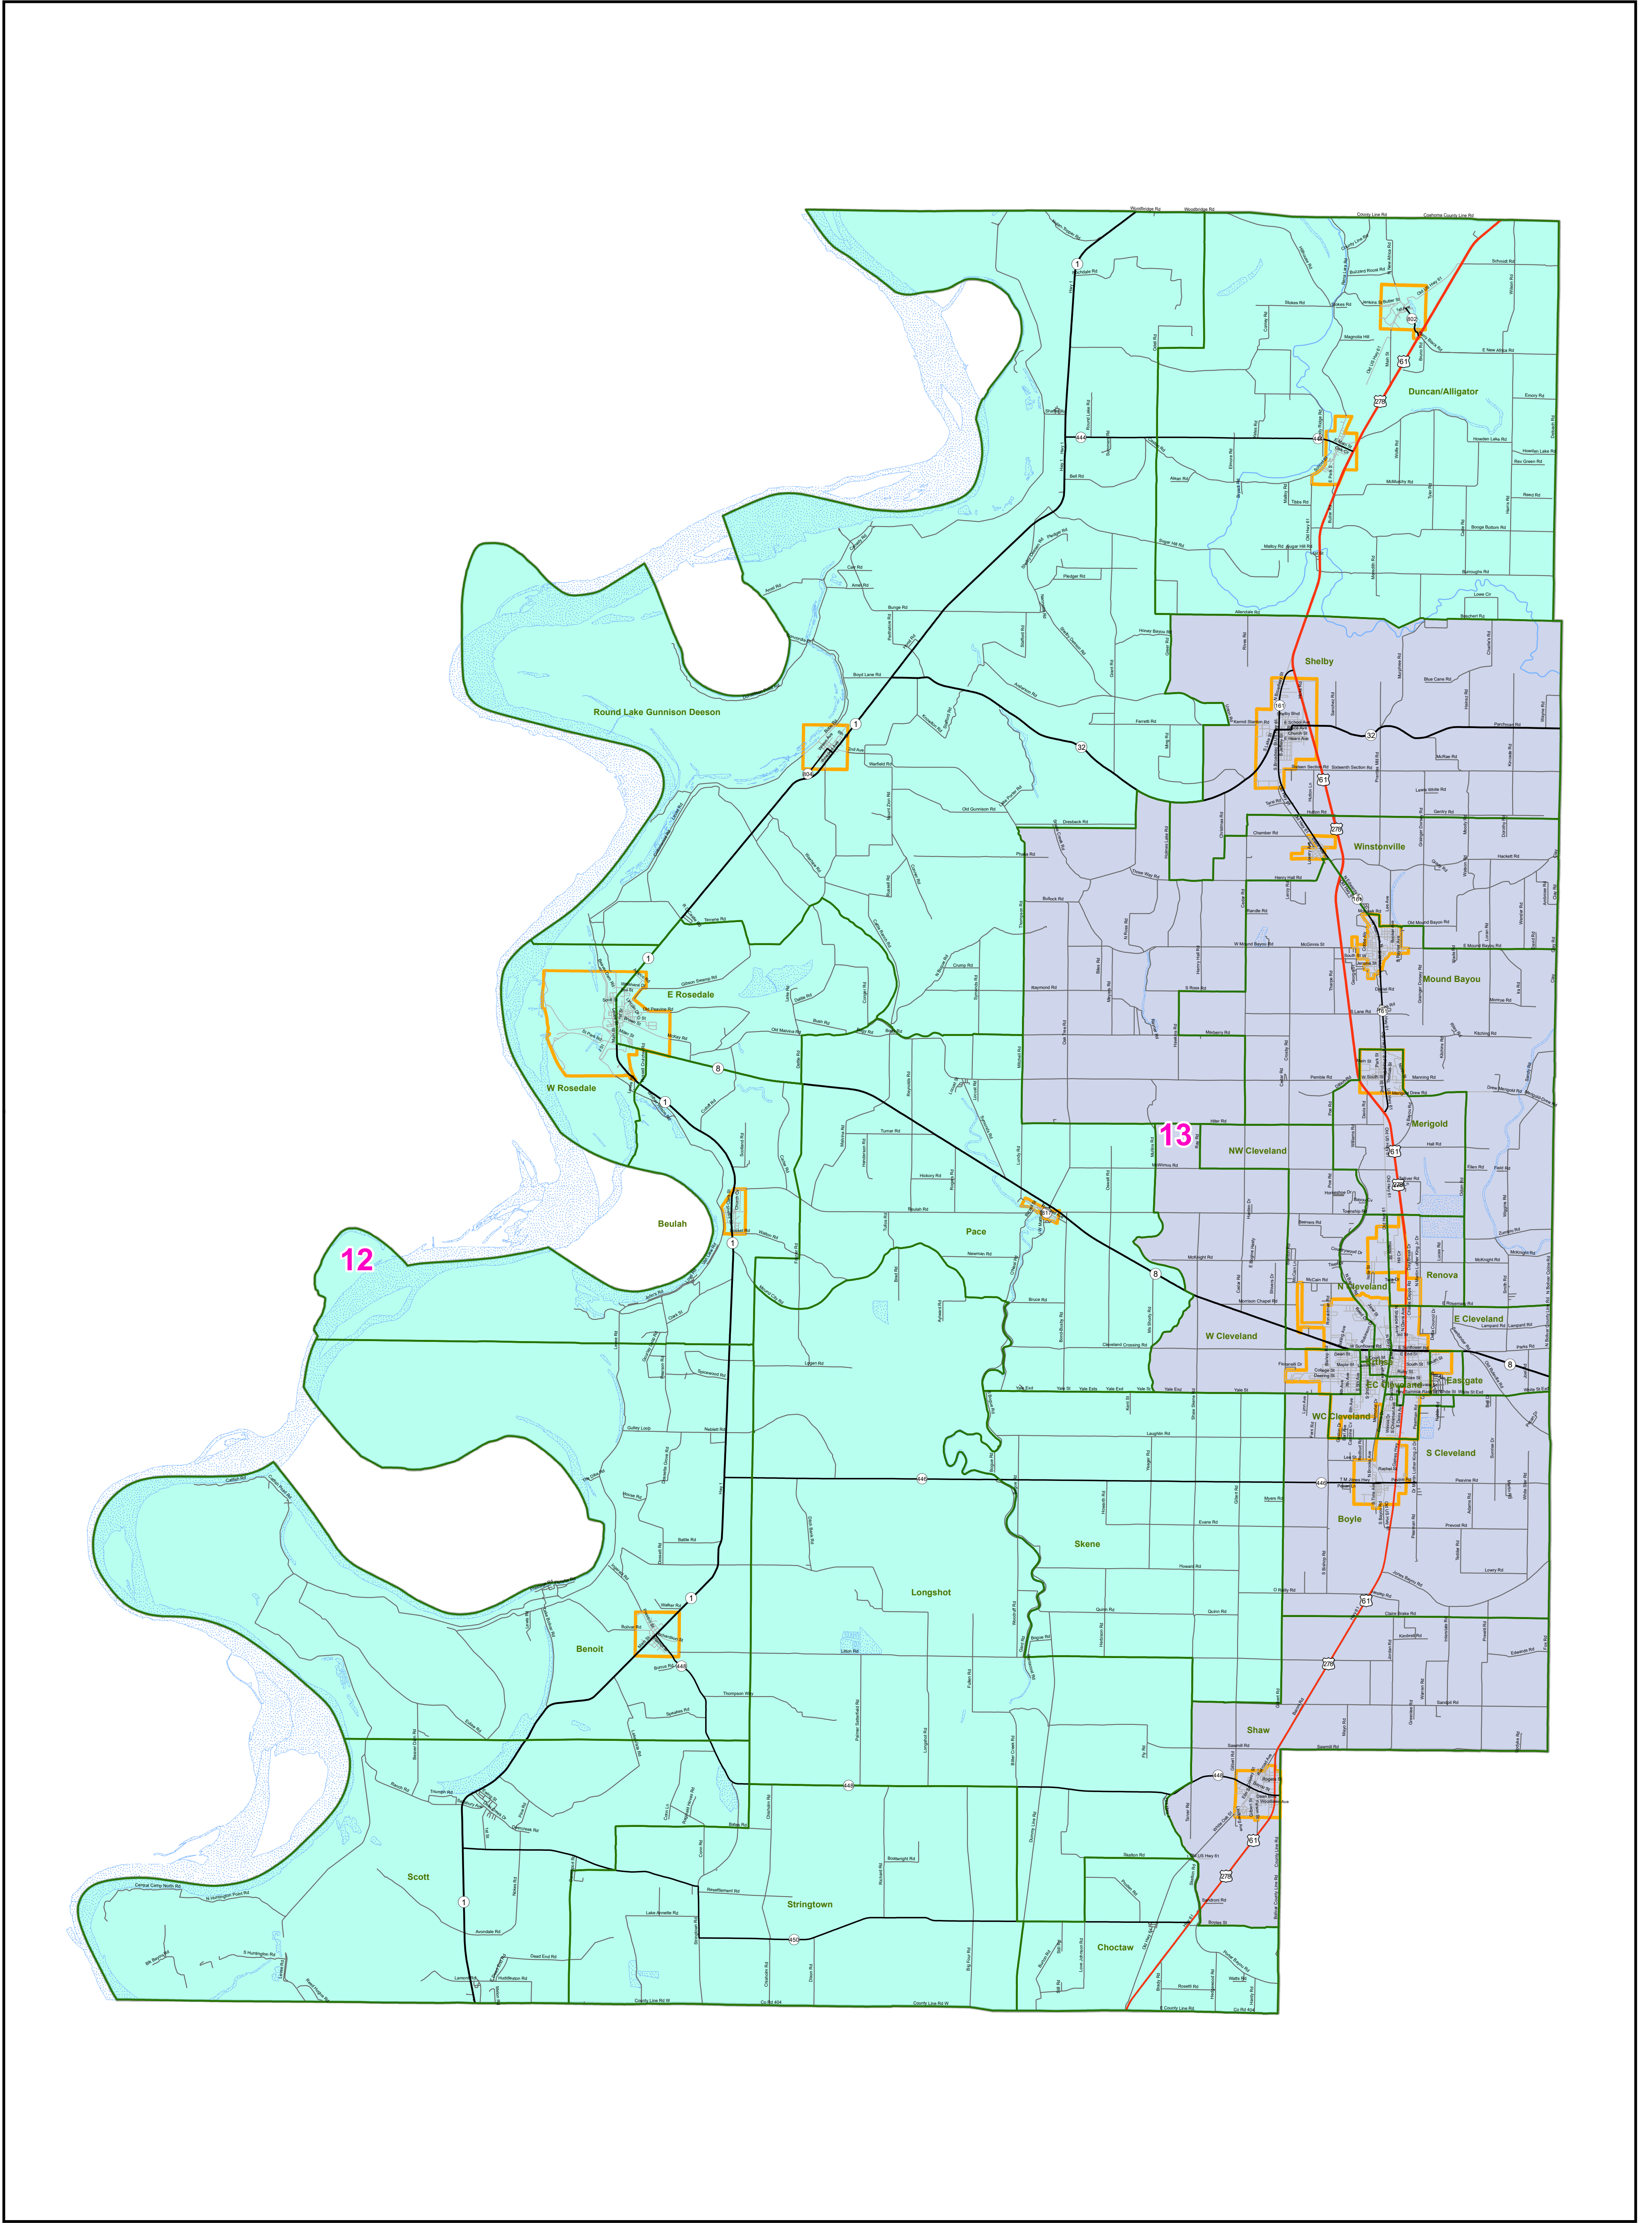

# MS Senate Districts - Bolivar County

JR202 as Adopted March 29, 2022

- Voting Precincts
- 1 - Interstates
- 2 - US Highways
- 3 - MS Hwys (1-99)
- 4 - MS Hwys (100-999)
- 5 - Natchez Trace
- 6 - County Roads
- 7 - City Streets
- Rivers
- Lakes/Ponds
- Cities
- County Borders

Map prepared by MARIS 4/18/2022

Election Districts were compiled on a whole block basis by Legislative staff. Base data (roads, cities, precincts, and counties) were compiled by MARIS from 2020 U.S. Census Bureau TIGER Files. Although the information contained on this map is believed to be accurate, the Board of Trustees, State Institutions of Higher Learning/ MARIS, the Standing Joint Committee on Reapportionment make no warranties as to the completeness, accuracy, reliability or suitability of the data for any use, or for any conclusions derived from this map