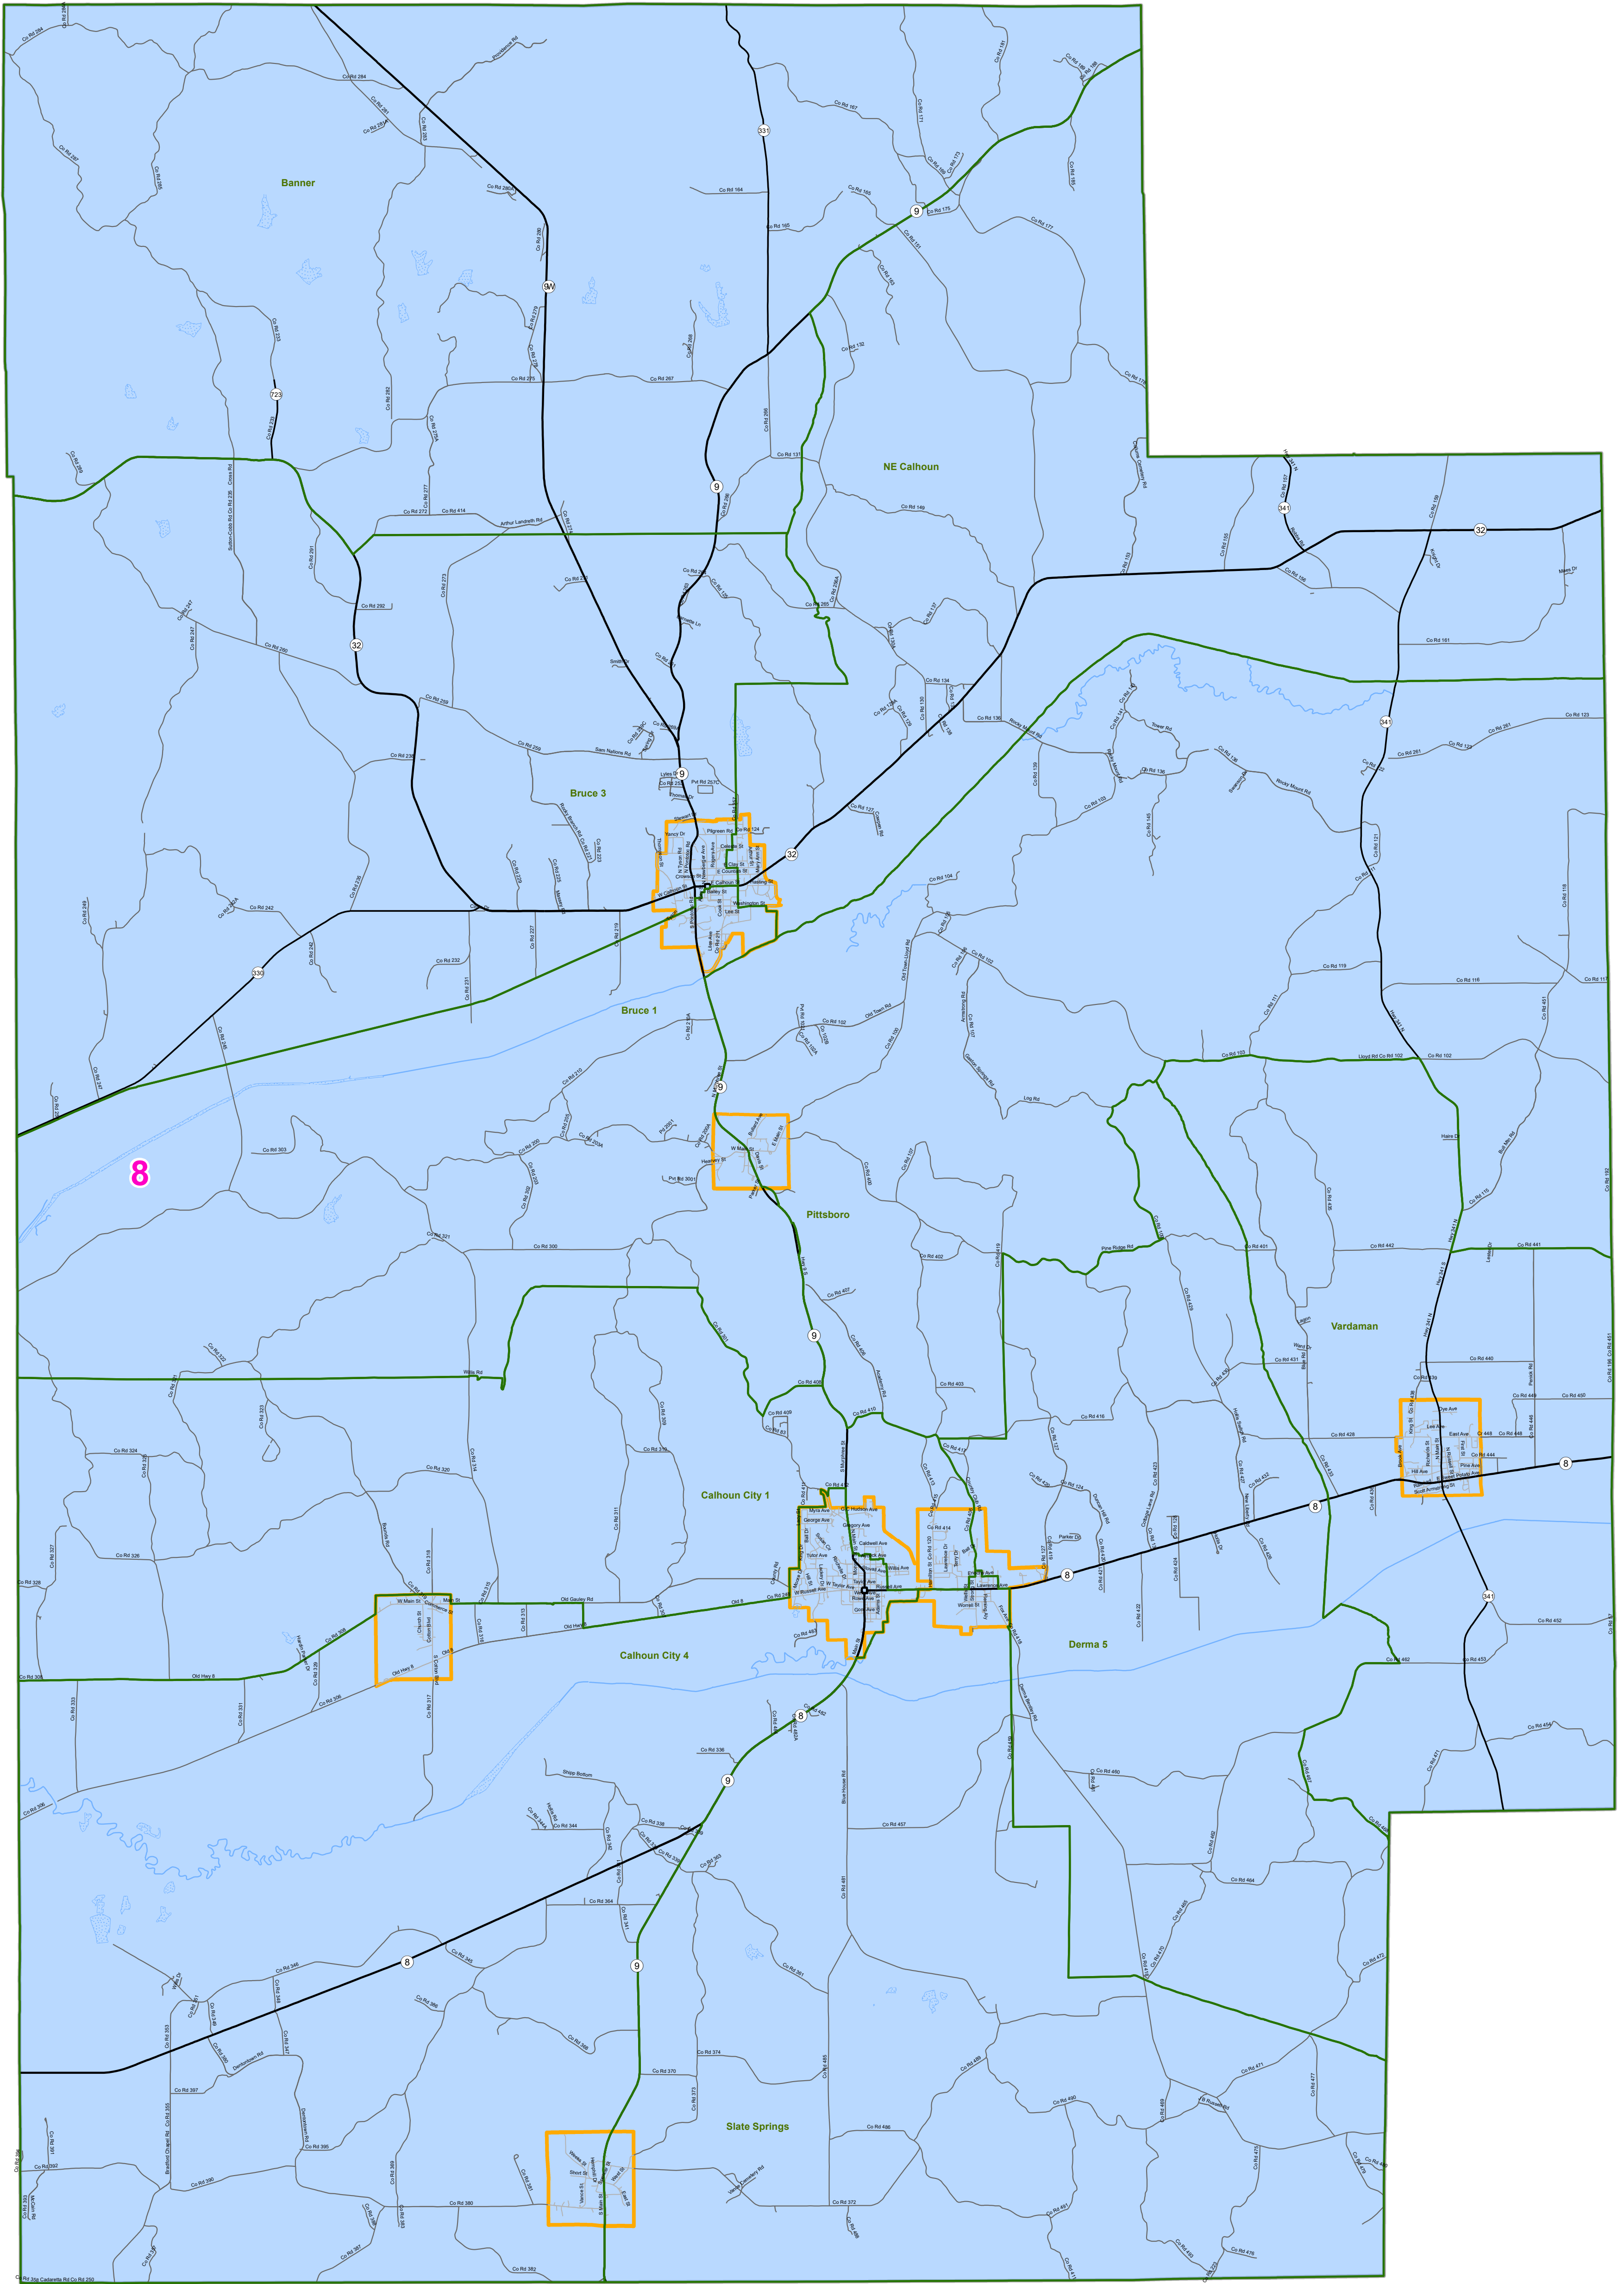

MS Senate Districts - Calhoun County

JR202 as Adopted March 29, 2022

- ▬ Voting Precincts
- ▬ 1 - Interstates
- ▬ 2 - US Highways
- ▬ 3 - MS Hwys (1-99)
- ▬ 4 - MS Hwys (100-999)
- ▬ 5 - Natchez Trace
- ▬ 6 - County Roads
- ▬ 7 - City Streets
- ▬ Rivers
- ▬ Lakes/Ponds
- Cities
- County Borders

Map prepared by MARIS 4/20/2022

Election Districts were compiled on a whole block basis by Legislative staff. Base data (roads, cities, precincts, and counties) were compiled by MARIS from 2020 U.S. Census Bureau TIGER Files. Although the information contained on this map is believed to be accurate, the Board of Trustees, State Institutions of Higher Learning/ MARIS, the Standing Joint Committee on Reapportionment make no warranties as to the completeness, accuracy, reliability or suitability of the data for any use, or for any conclusions derived from this map.