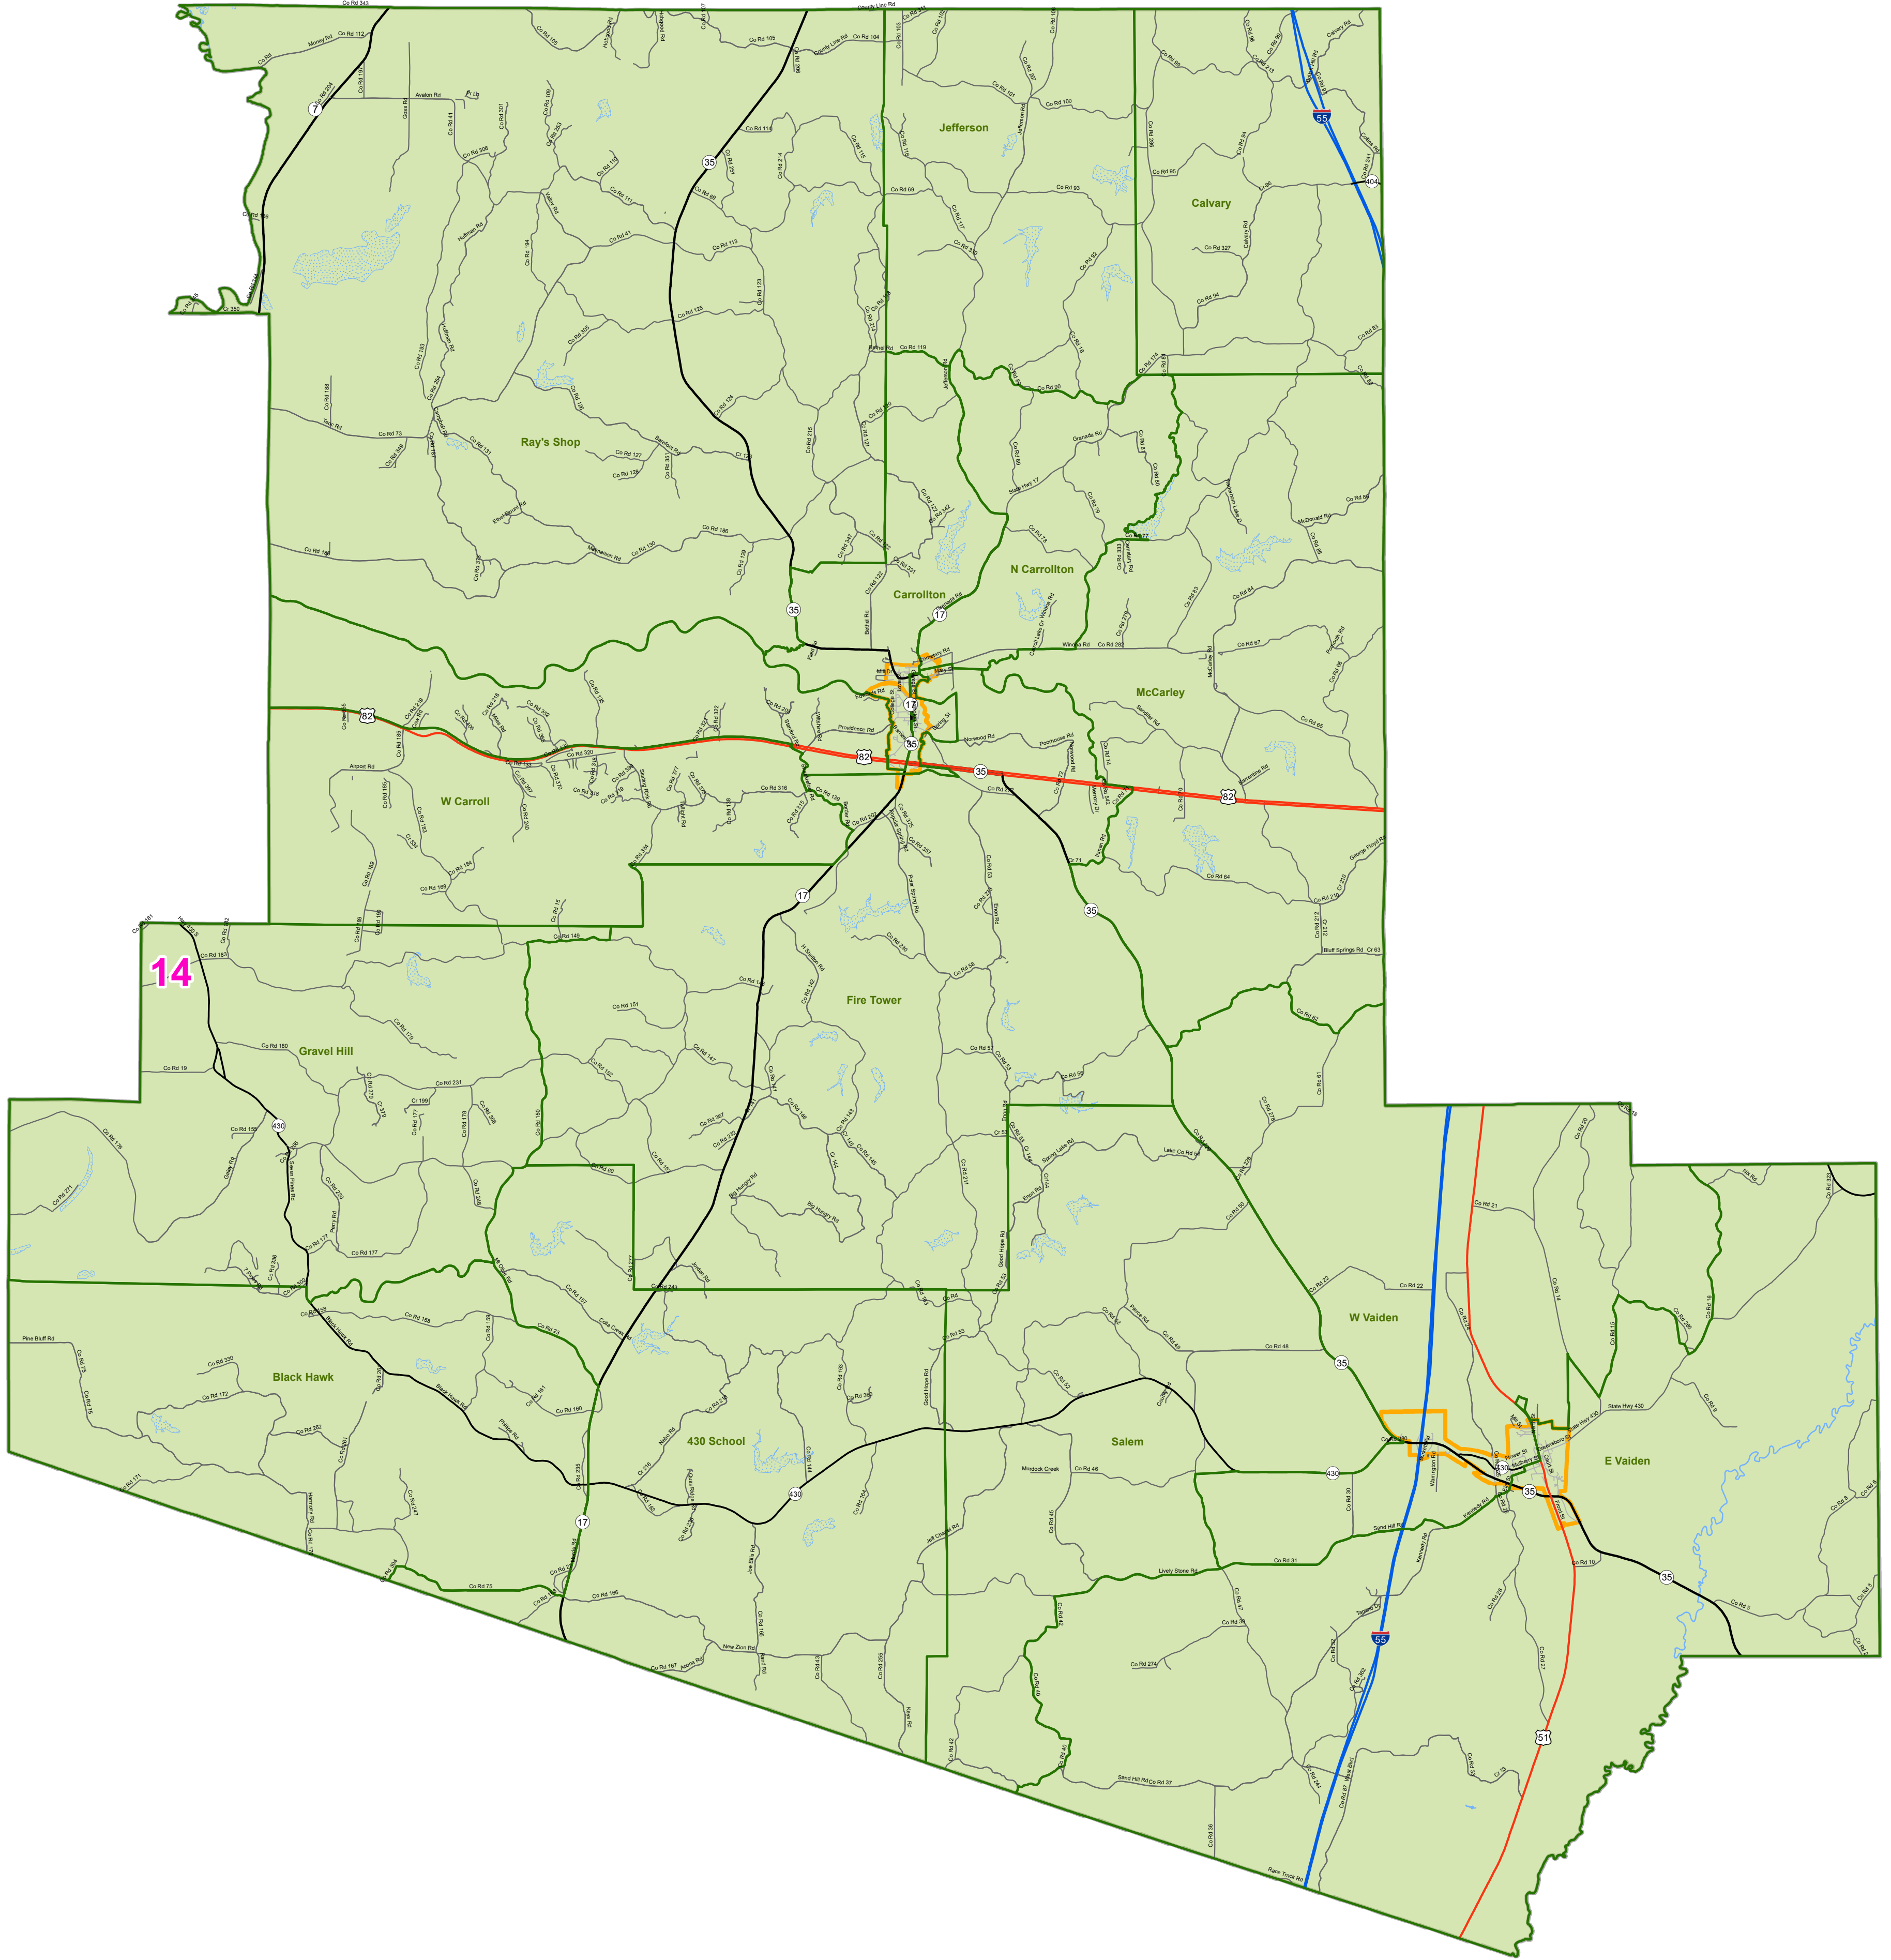

MS Senate Districts - Carroll County

JR202 as Adopted March 29, 2022

- Voting Precincts
- 1 - Interstates
- 2 - US Highways
- 3 - MS Hwys (1-99)
- 4 - MS Hwys (100-999)
- 5 - Natchez Trace
- 6 - County Roads
- 7 - City Streets
- Rivers
- Lakes/Ponds
- Cities
- County Borders

Map prepared by MARIS 4/20/2022

Election Districts were compiled on a whole block basis by Legislative staff. Base data (roads, cities, precincts, and counties) were compiled by MARIS from 2020 U.S. Census Bureau TIGER Files. Although the information contained on this map is believed to be accurate, the Board of Trustees, State Institutions of Higher Learning/ MARIS, the Standing Joint Committee on Reapportionment make no warranties as to the completeness, accuracy, reliability or suitability of the data for any use, or for any conclusions derived from this map.