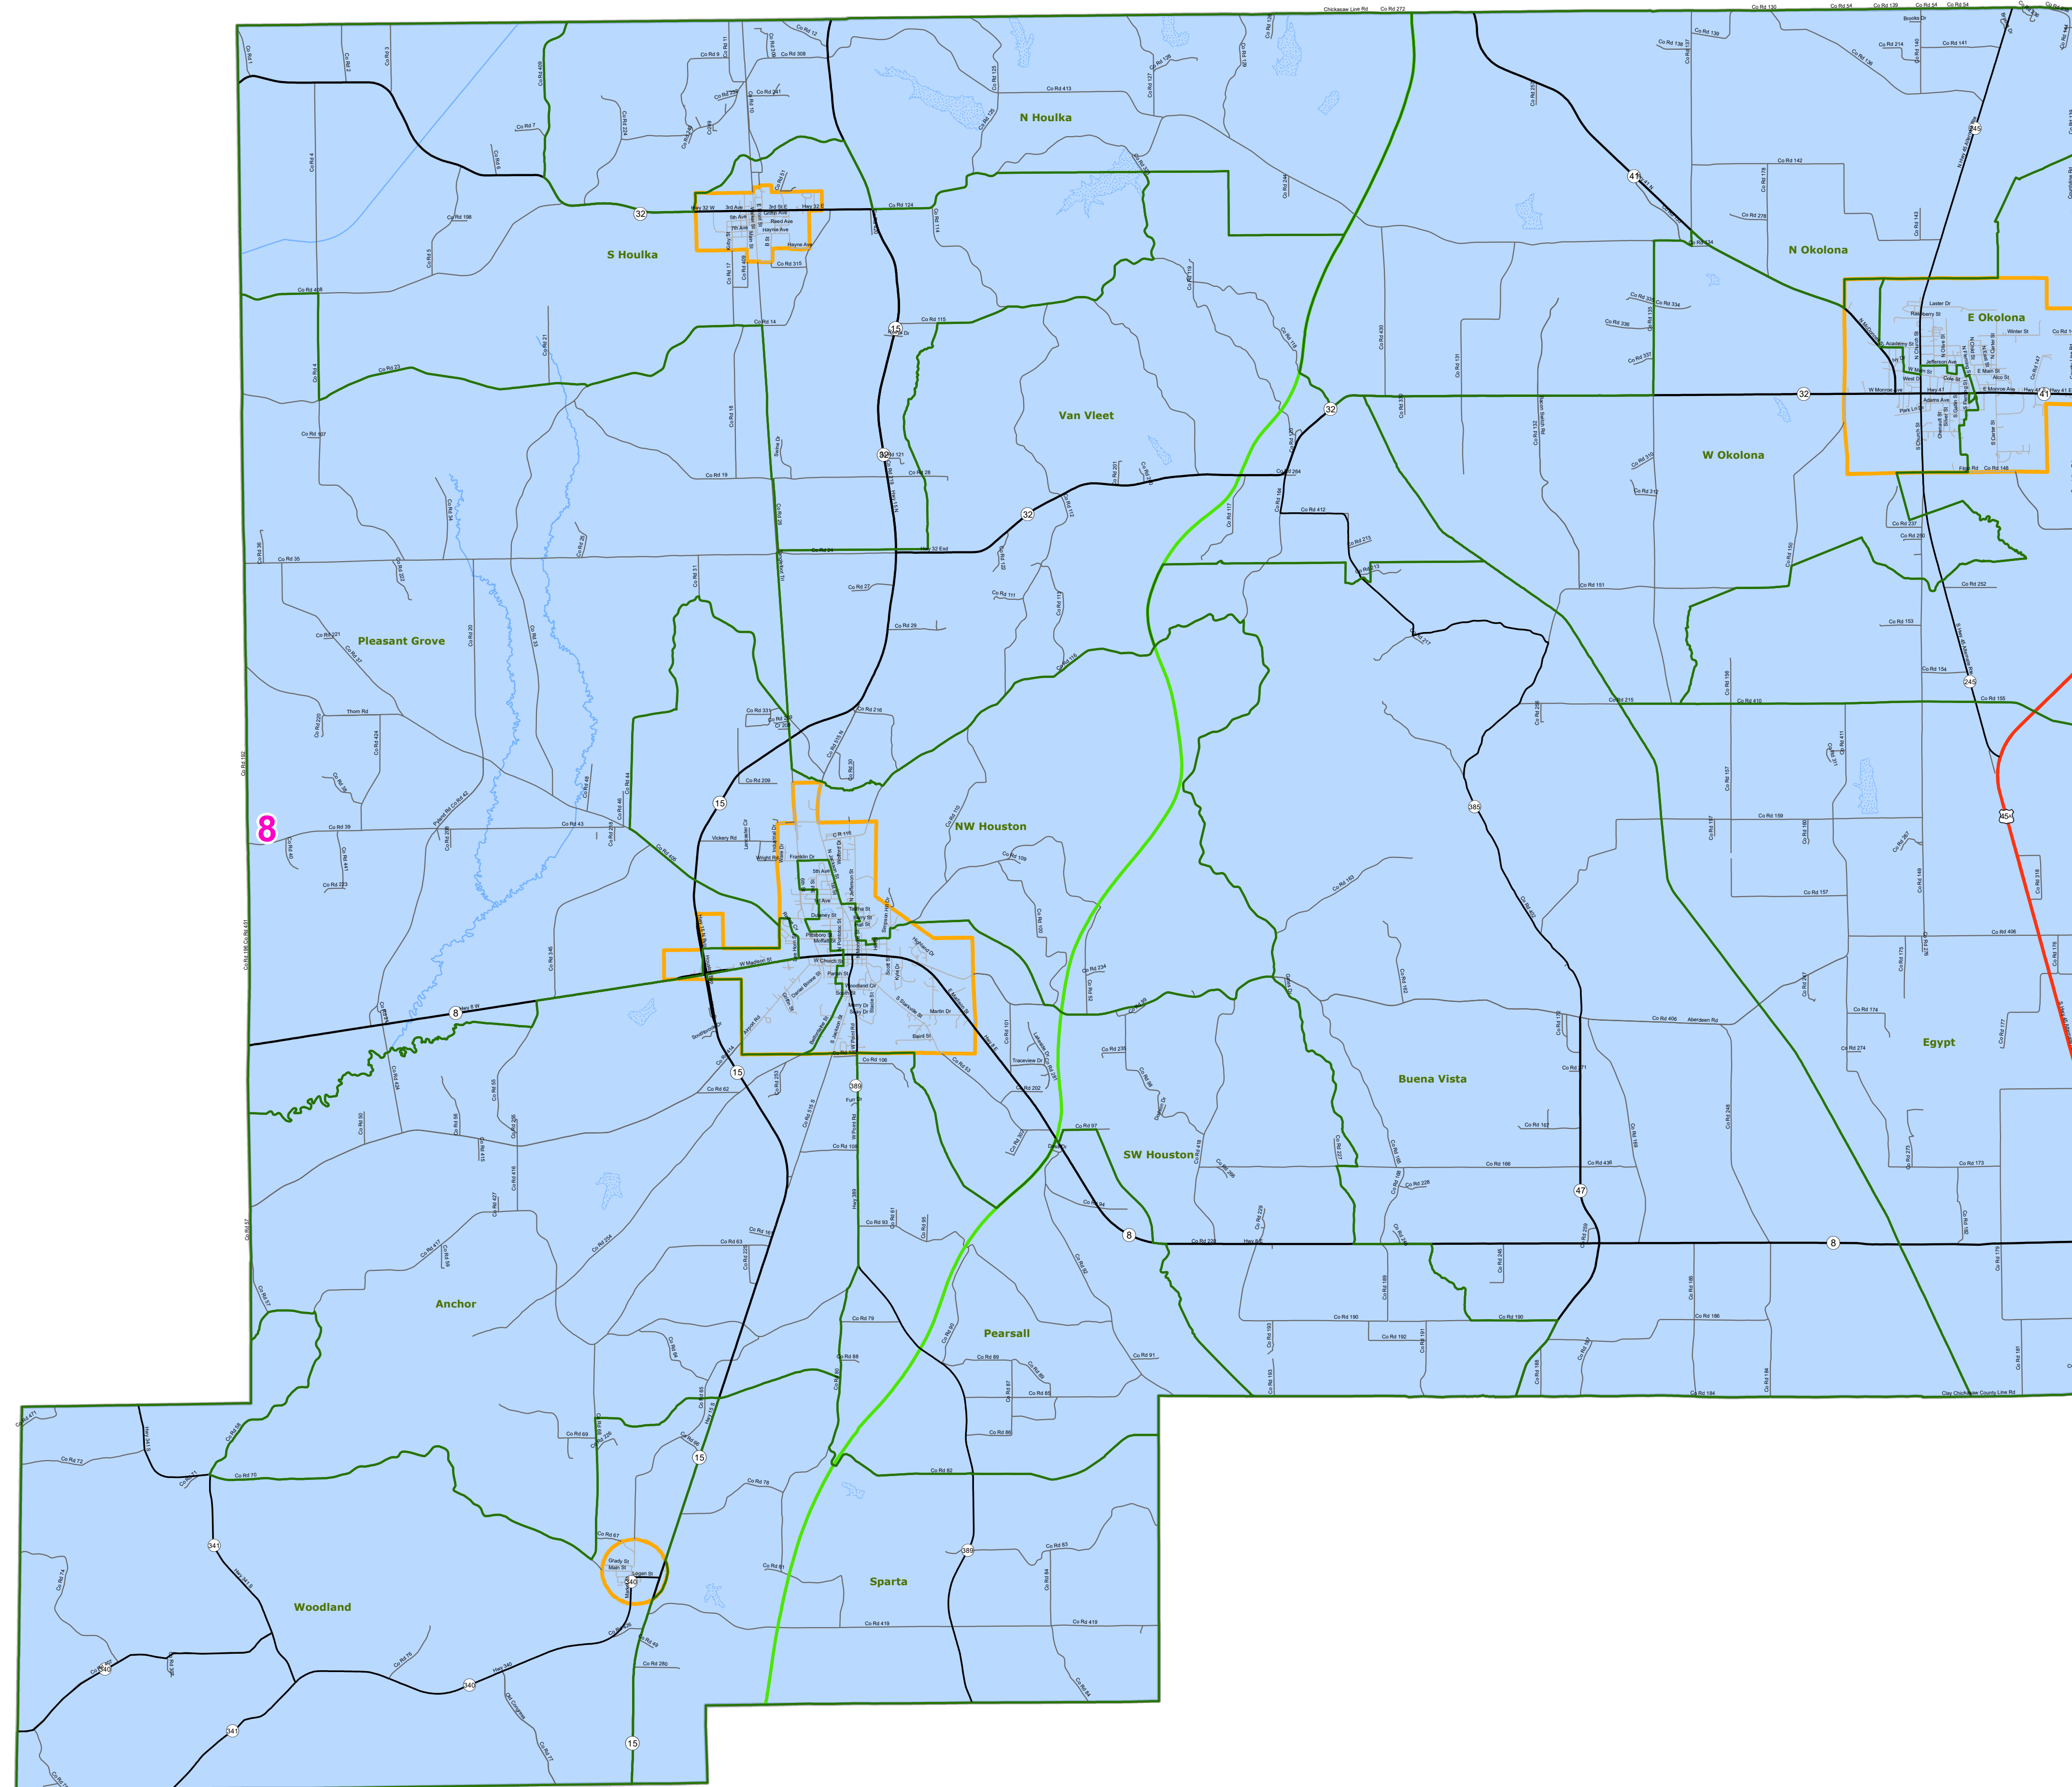

MS Senate Districts Chickasaw County

JR202 as Adopted March 29, 2022