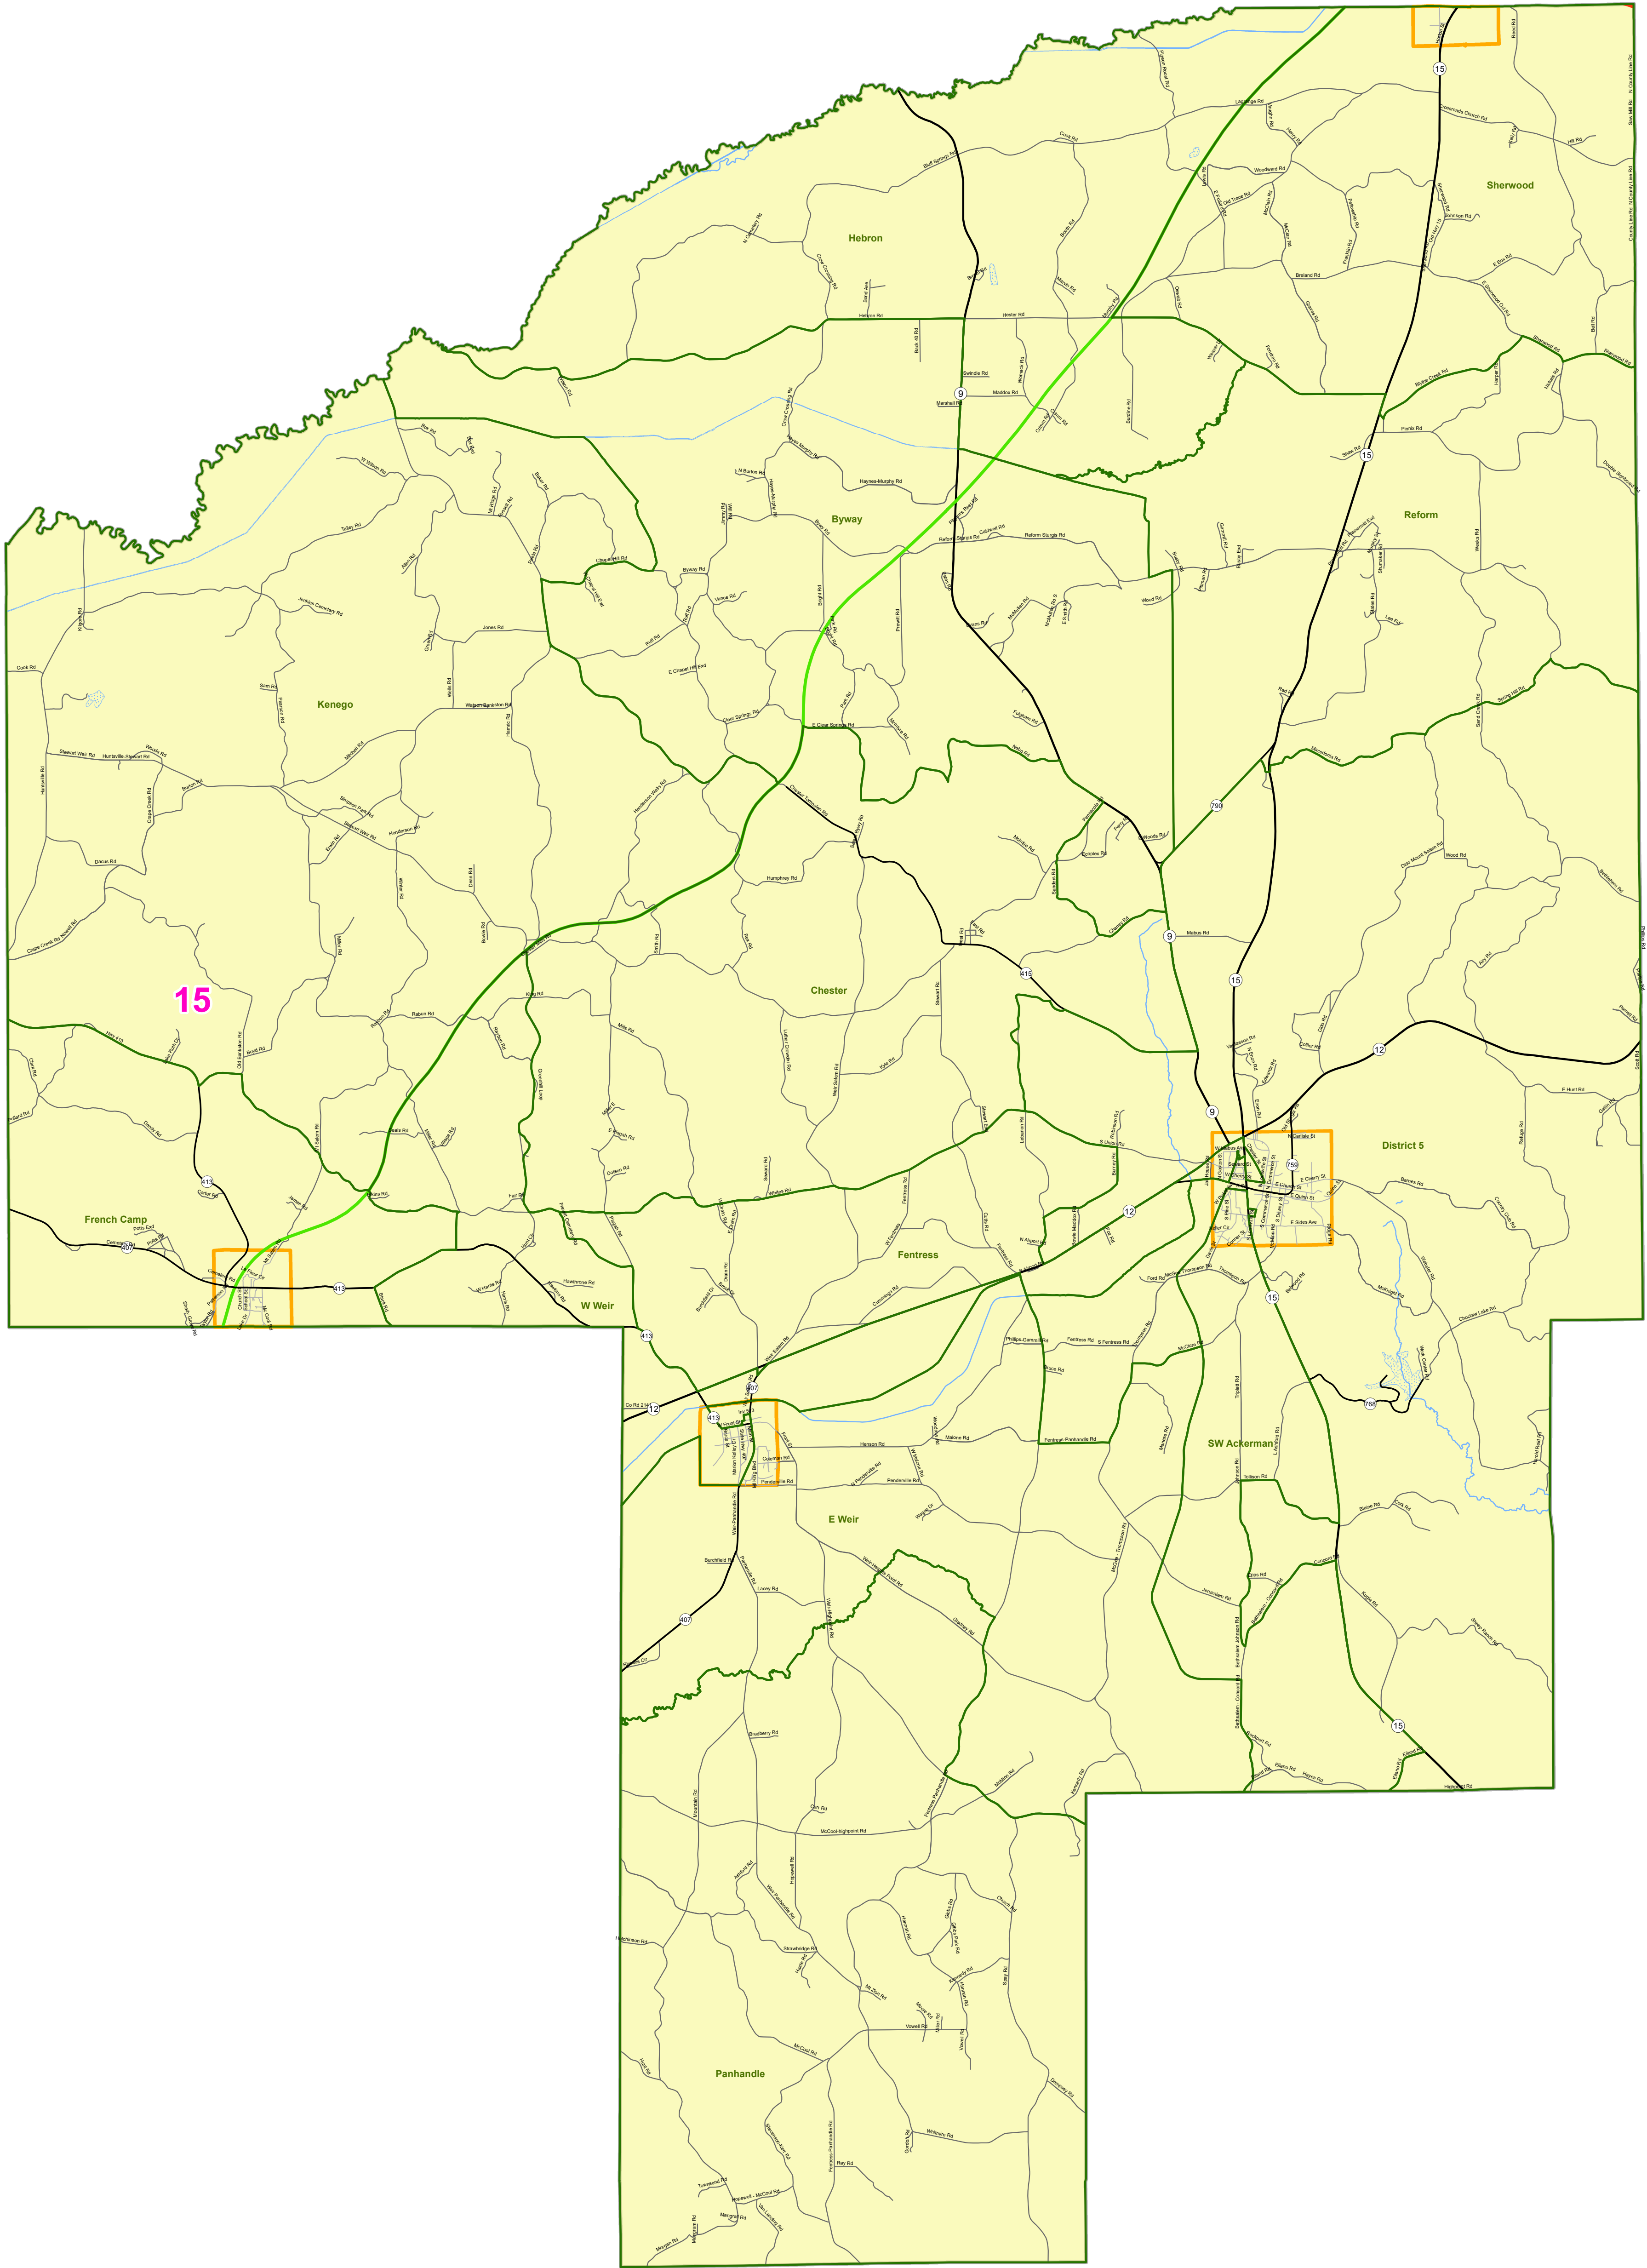

# MS Senate Districts - Choctaw County

JR202 as Adopted March 29, 2022

- ▬ Voting Precincts
- ▬ 1 - Interstates
- ▬ 2 - US Highways
- ▬ 3 - MS Hwys (1-99)
- ▬ 4 - MS Hwys (100-999)
- ▬ 5 - Natchez Trace
- ▬ 6 - County Roads
- ▬ 7 - City Streets
- ▬ Rivers
- ▬ Lakes/Ponds
- ▬ Cities
- ▬ County Borders

Map prepared by MARIS 4/20/2022

Election Districts were compiled on a whole block basis by Legislative staff. Base data (roads, cities, precincts, and counties) were compiled by MARIS from 2020 U.S. Census Bureau TIGER Files. Although the information contained on this map is believed to be accurate, the Board of Trustees, State Institutions of Higher Learning/ MARIS, the Standing Joint Committee on Reapportionment make no warranties as to the completeness, accuracy, reliability or suitability of the data for any use, or for any conclusions derived from this map.