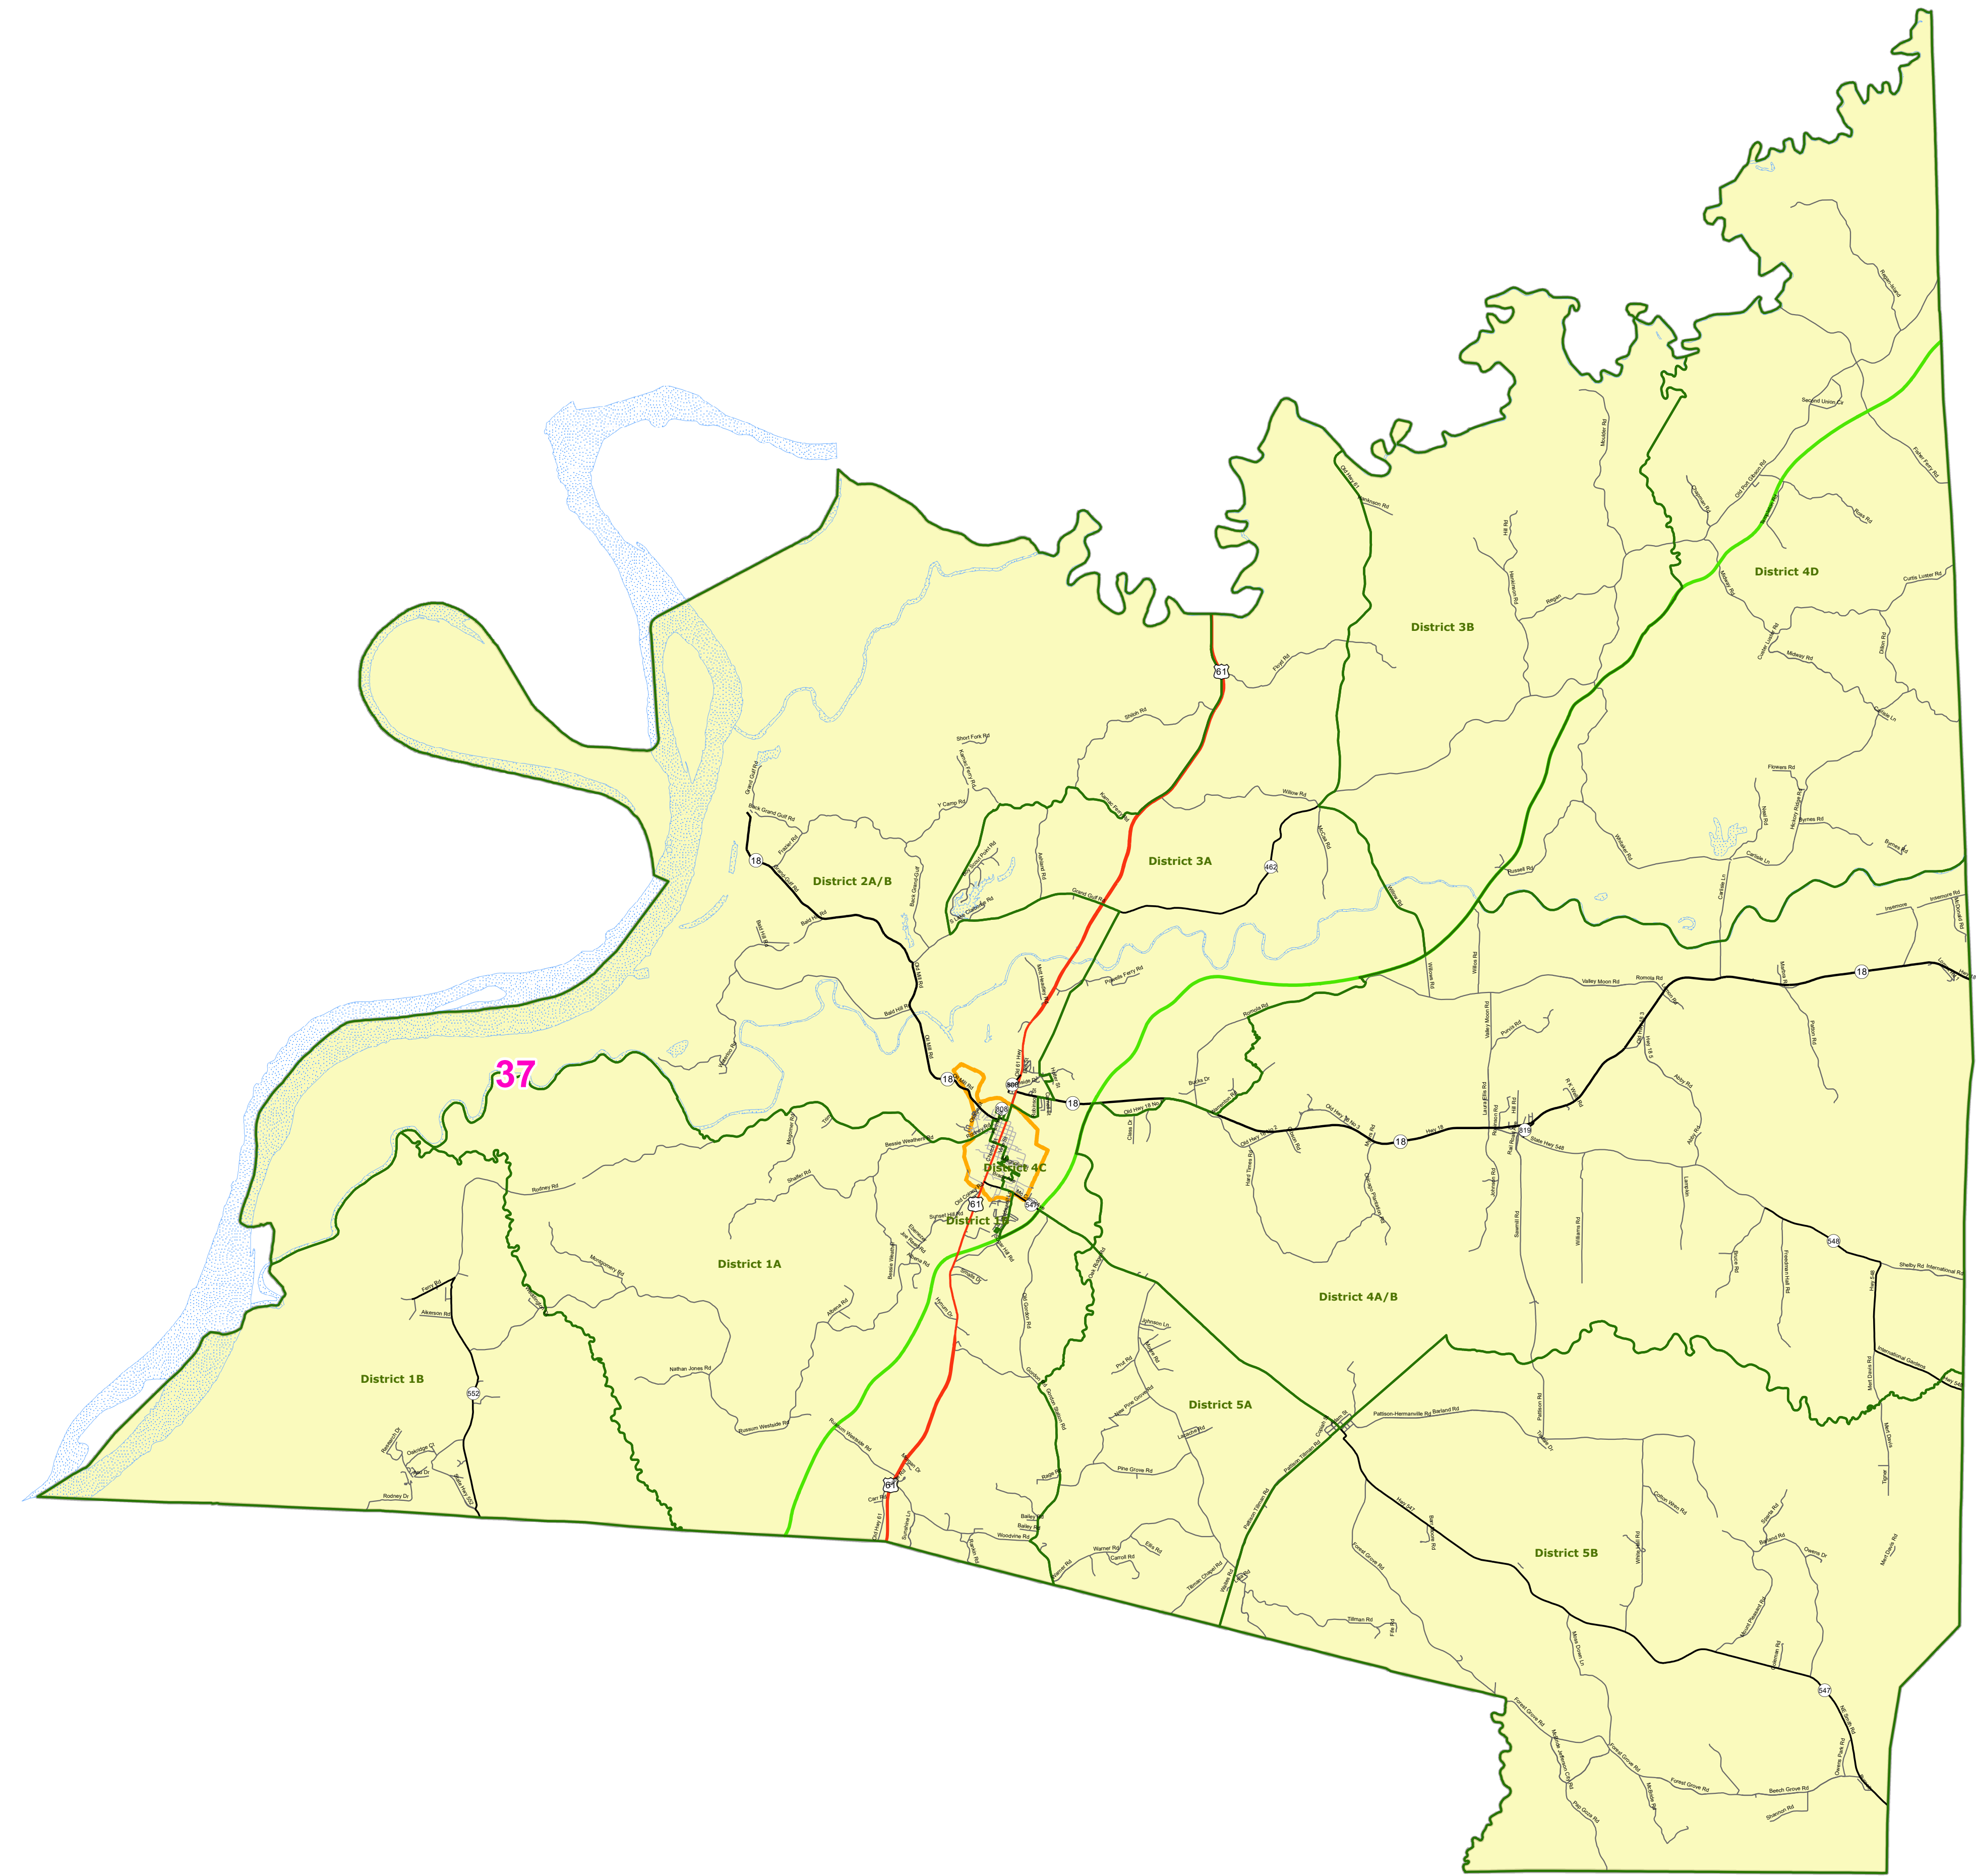

MS Senate Districts Claiborne County

JR202 as Adopted March 29, 2022

- Voting Precincts
- 1 - Interstates
- 2 - US Highways
- 3 - MS Hwys (1 -99)
- 4 - MS Hwys (100-999)
- 5 - Natchez Trace
- 6 - County Roads
- 7 - City Streets
- 8 - Trails
- Rivers
- Lakes/Ponds
- Cities
- County Borders

Election Districts were compiled on a whole block basis by Legislative staff. Base data (roads, cities, precincts, and counties) were compiled by MARIS from 2020 U.S. Census Bureau TIGER Files. Although the information contained on this map is believed to be accurate, the Board of Trustees, State Institutions of Higher Learning/ MARIS, the Standing Joint Committee on Reapportionment make no warranties as to the completeness, accuracy, reliability or suitability of the data for any use, or for any conclusions derived from this map.