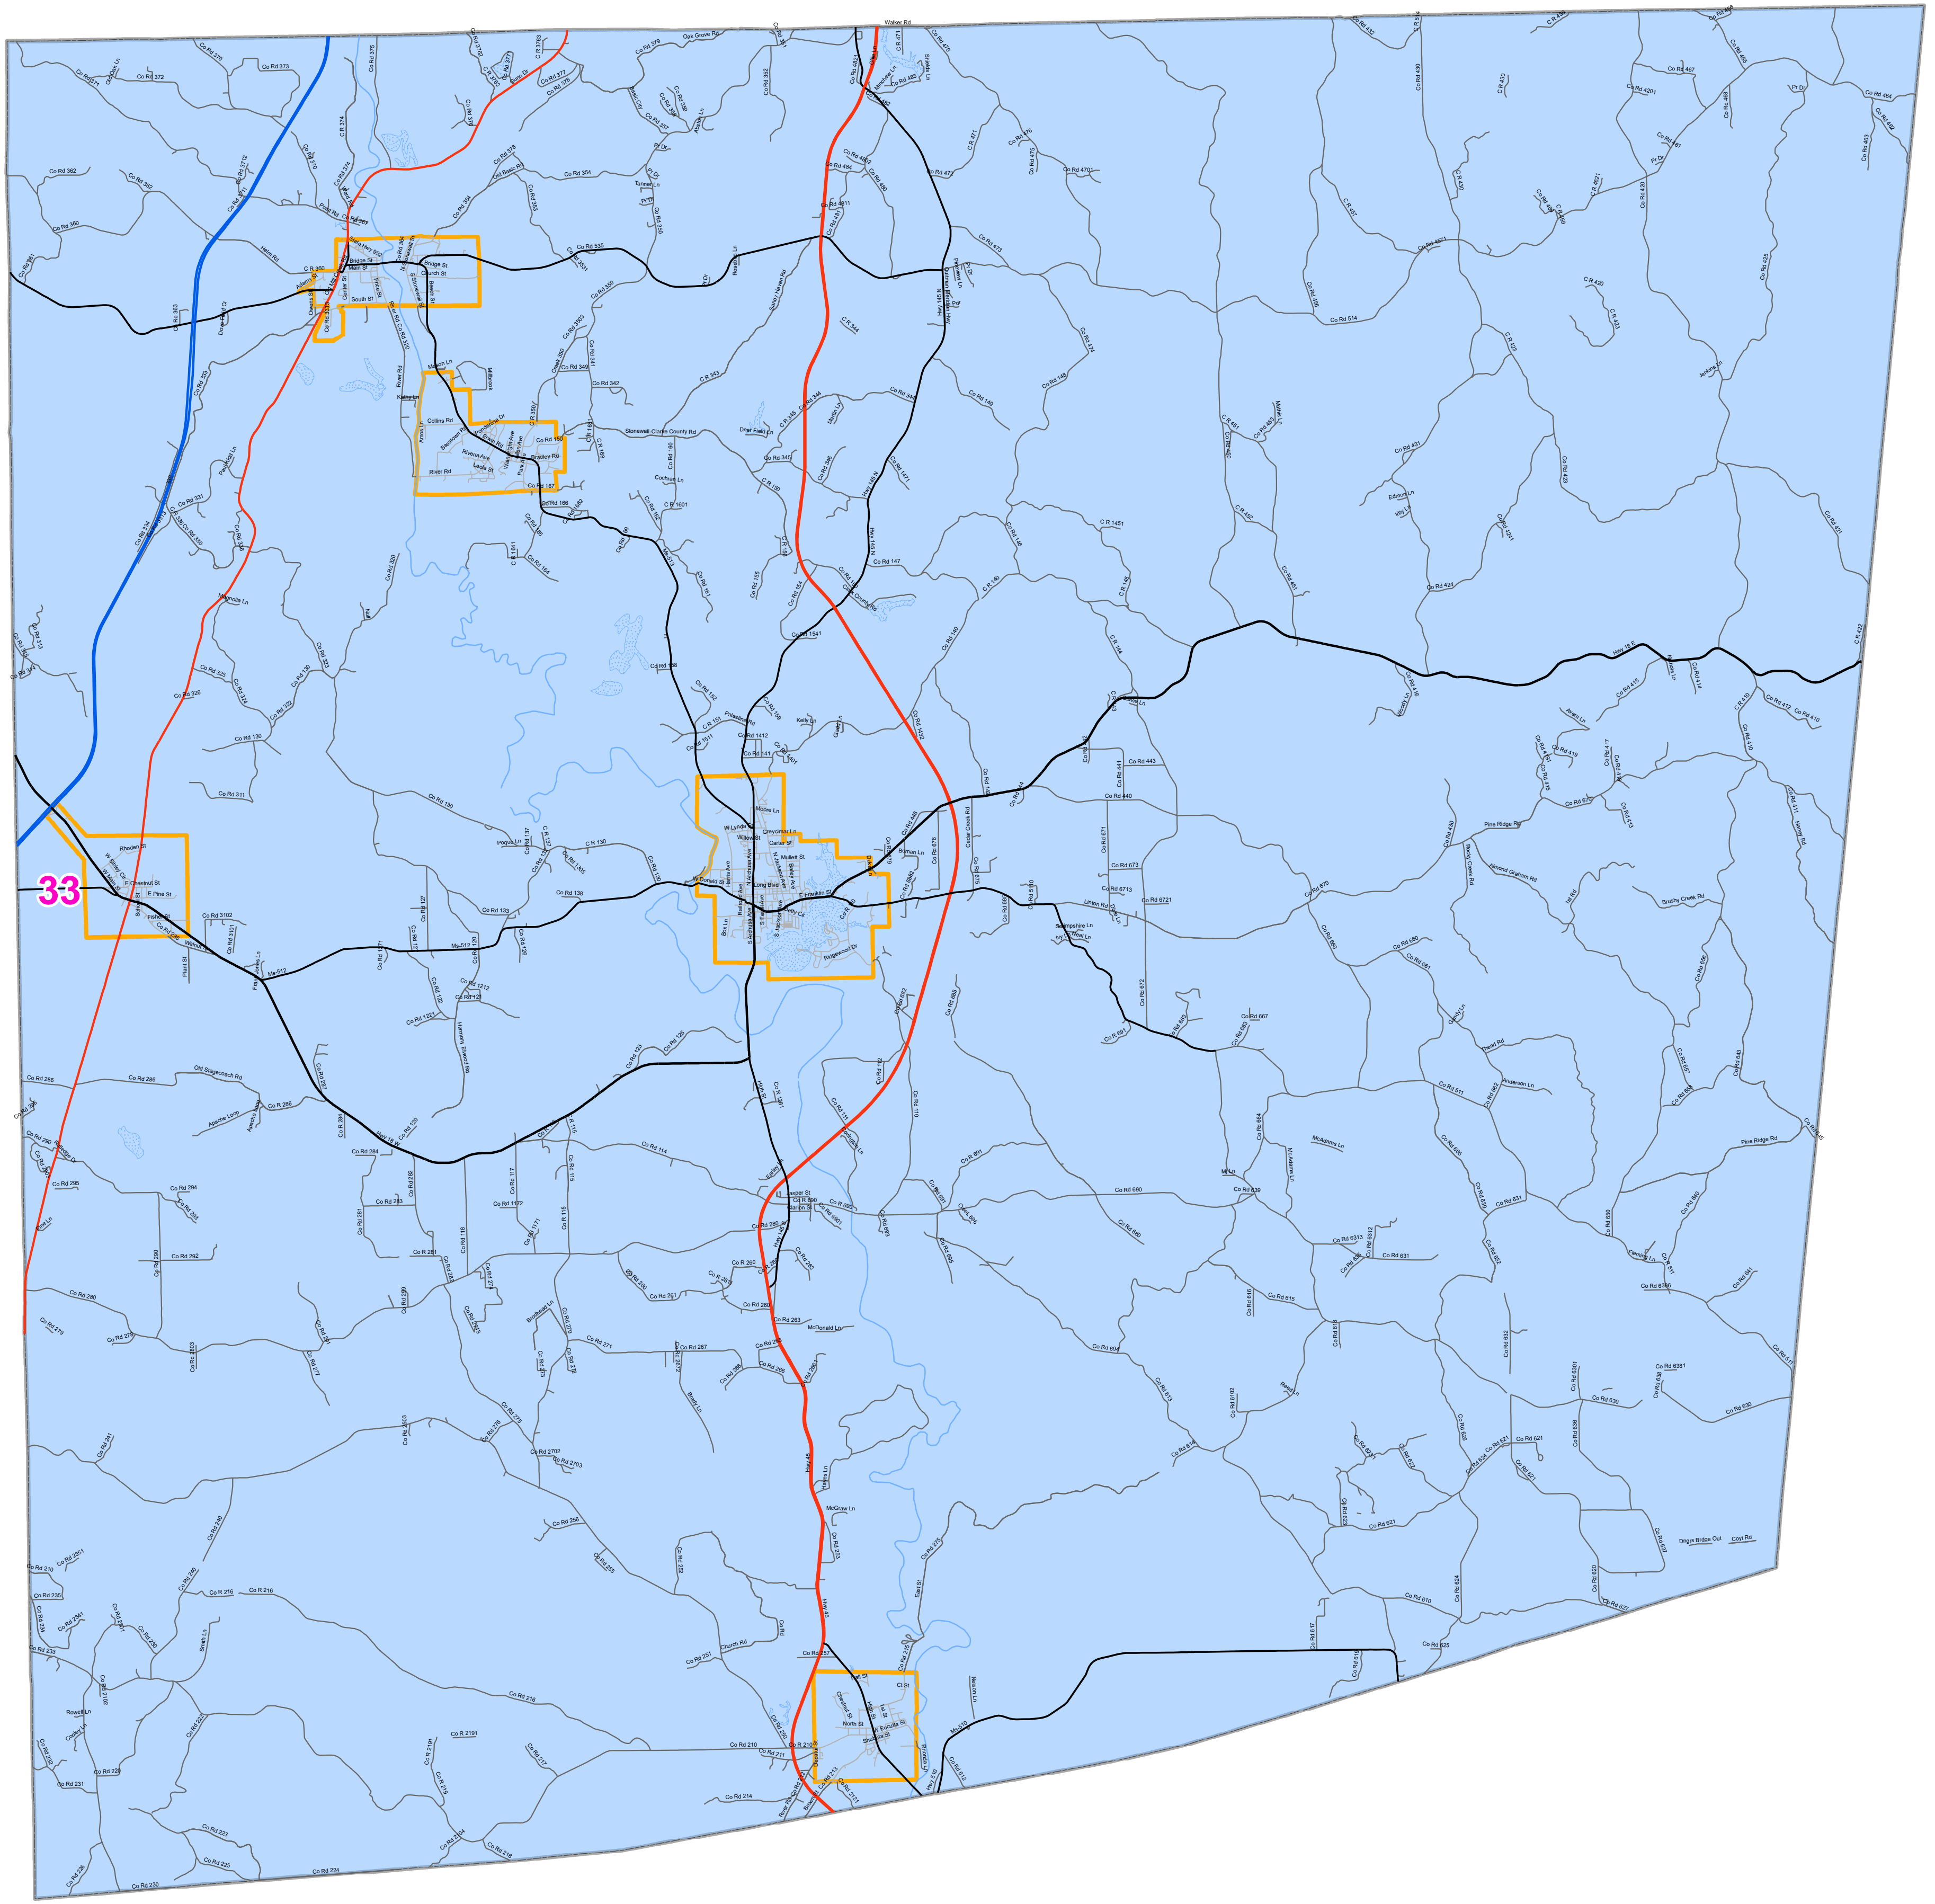

MS Senate Districts - Clarke County

JR202 as Adopted March 29, 2022

-  Voting Precincts
-  1 - Interstates
-  2 - US Highways
-  3 - MS Hwys (1-99)
-  4 - MS Hwys (100-999)
-  5 - Natchez Trace
-  6 - County Roads
-  7 - City Streets
-  Rivers
-  Lakes/Ponds
-  Cities
- County Borders

Map prepared by MARIS 4/20/2022

Election Districts were compiled on a whole block basis by Legislative staff. Base data (roads, cities, precincts, and counties) were compiled by MARIS from 2020 U.S. Census Bureau TIGER Files. Although the information contained on this map is believed to be accurate, the Board of Trustees, State Institutions of Higher Learning/ MARIS, the Standing Joint Committee on Reapportionment make no warranties as to the completeness, accuracy, reliability or suitability of the data for any use, or for any conclusions derived from this map.