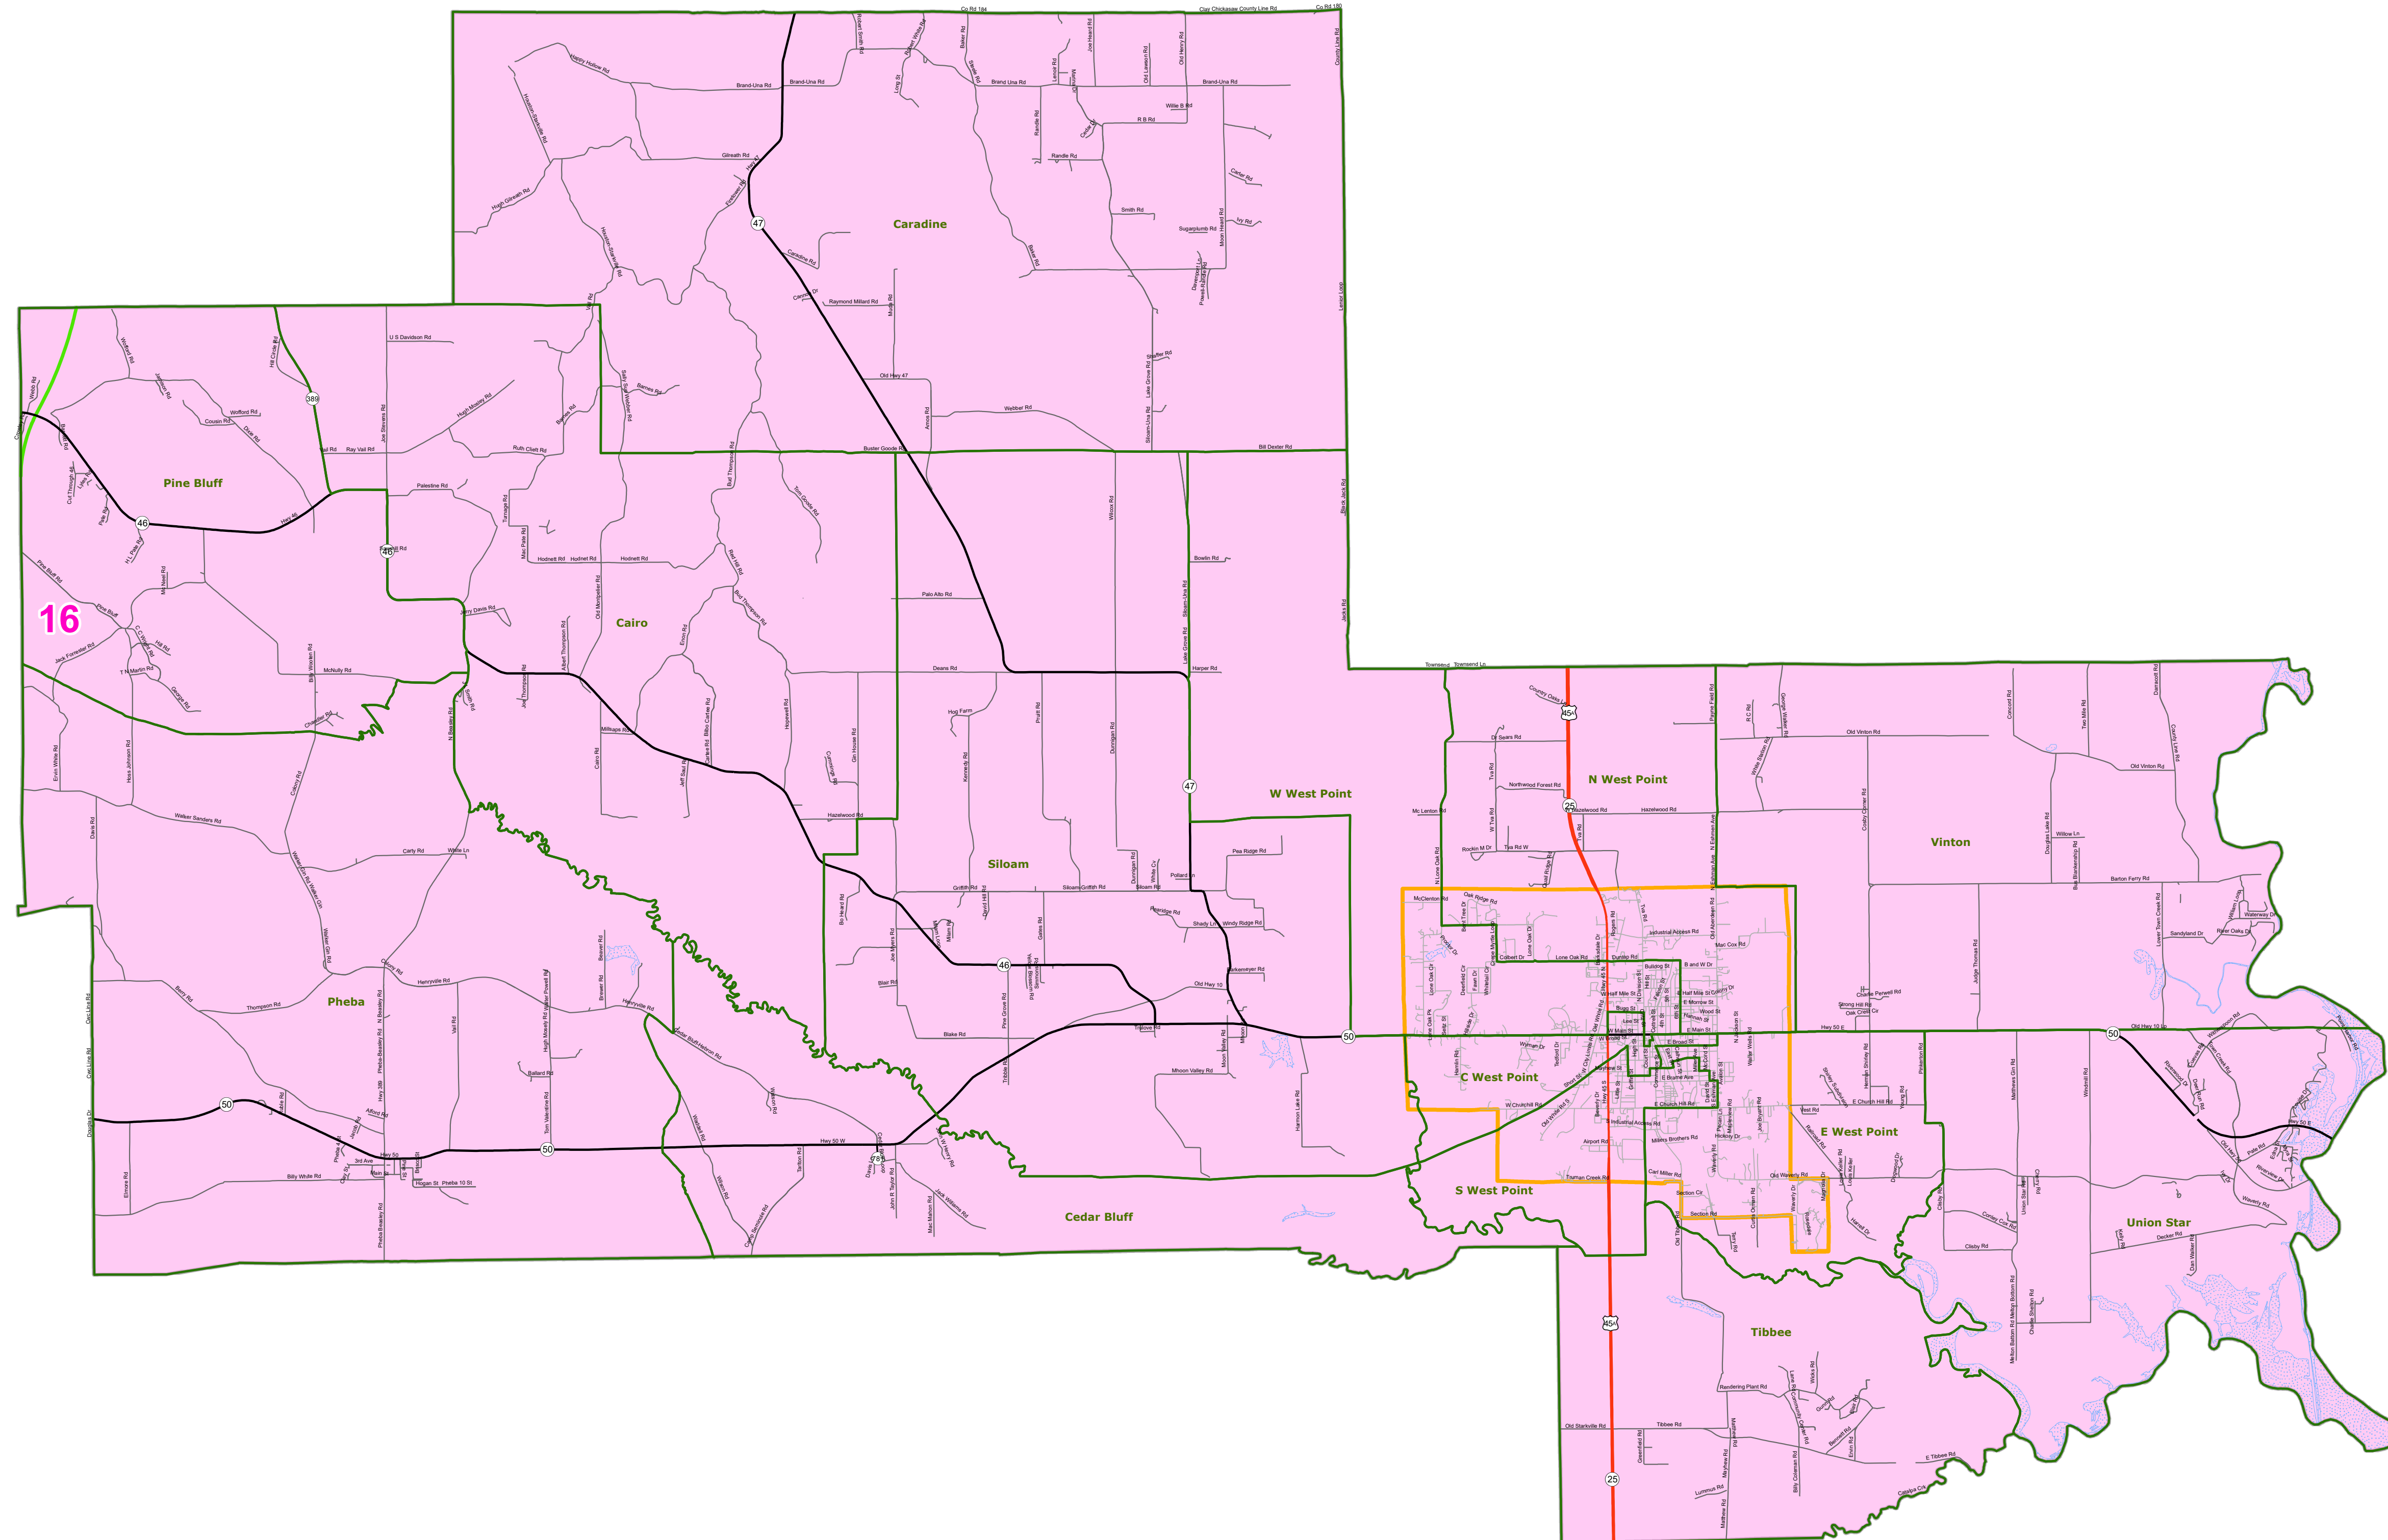

MS Senate Districts Clay County

JR202 as Adopted March 29, 2022