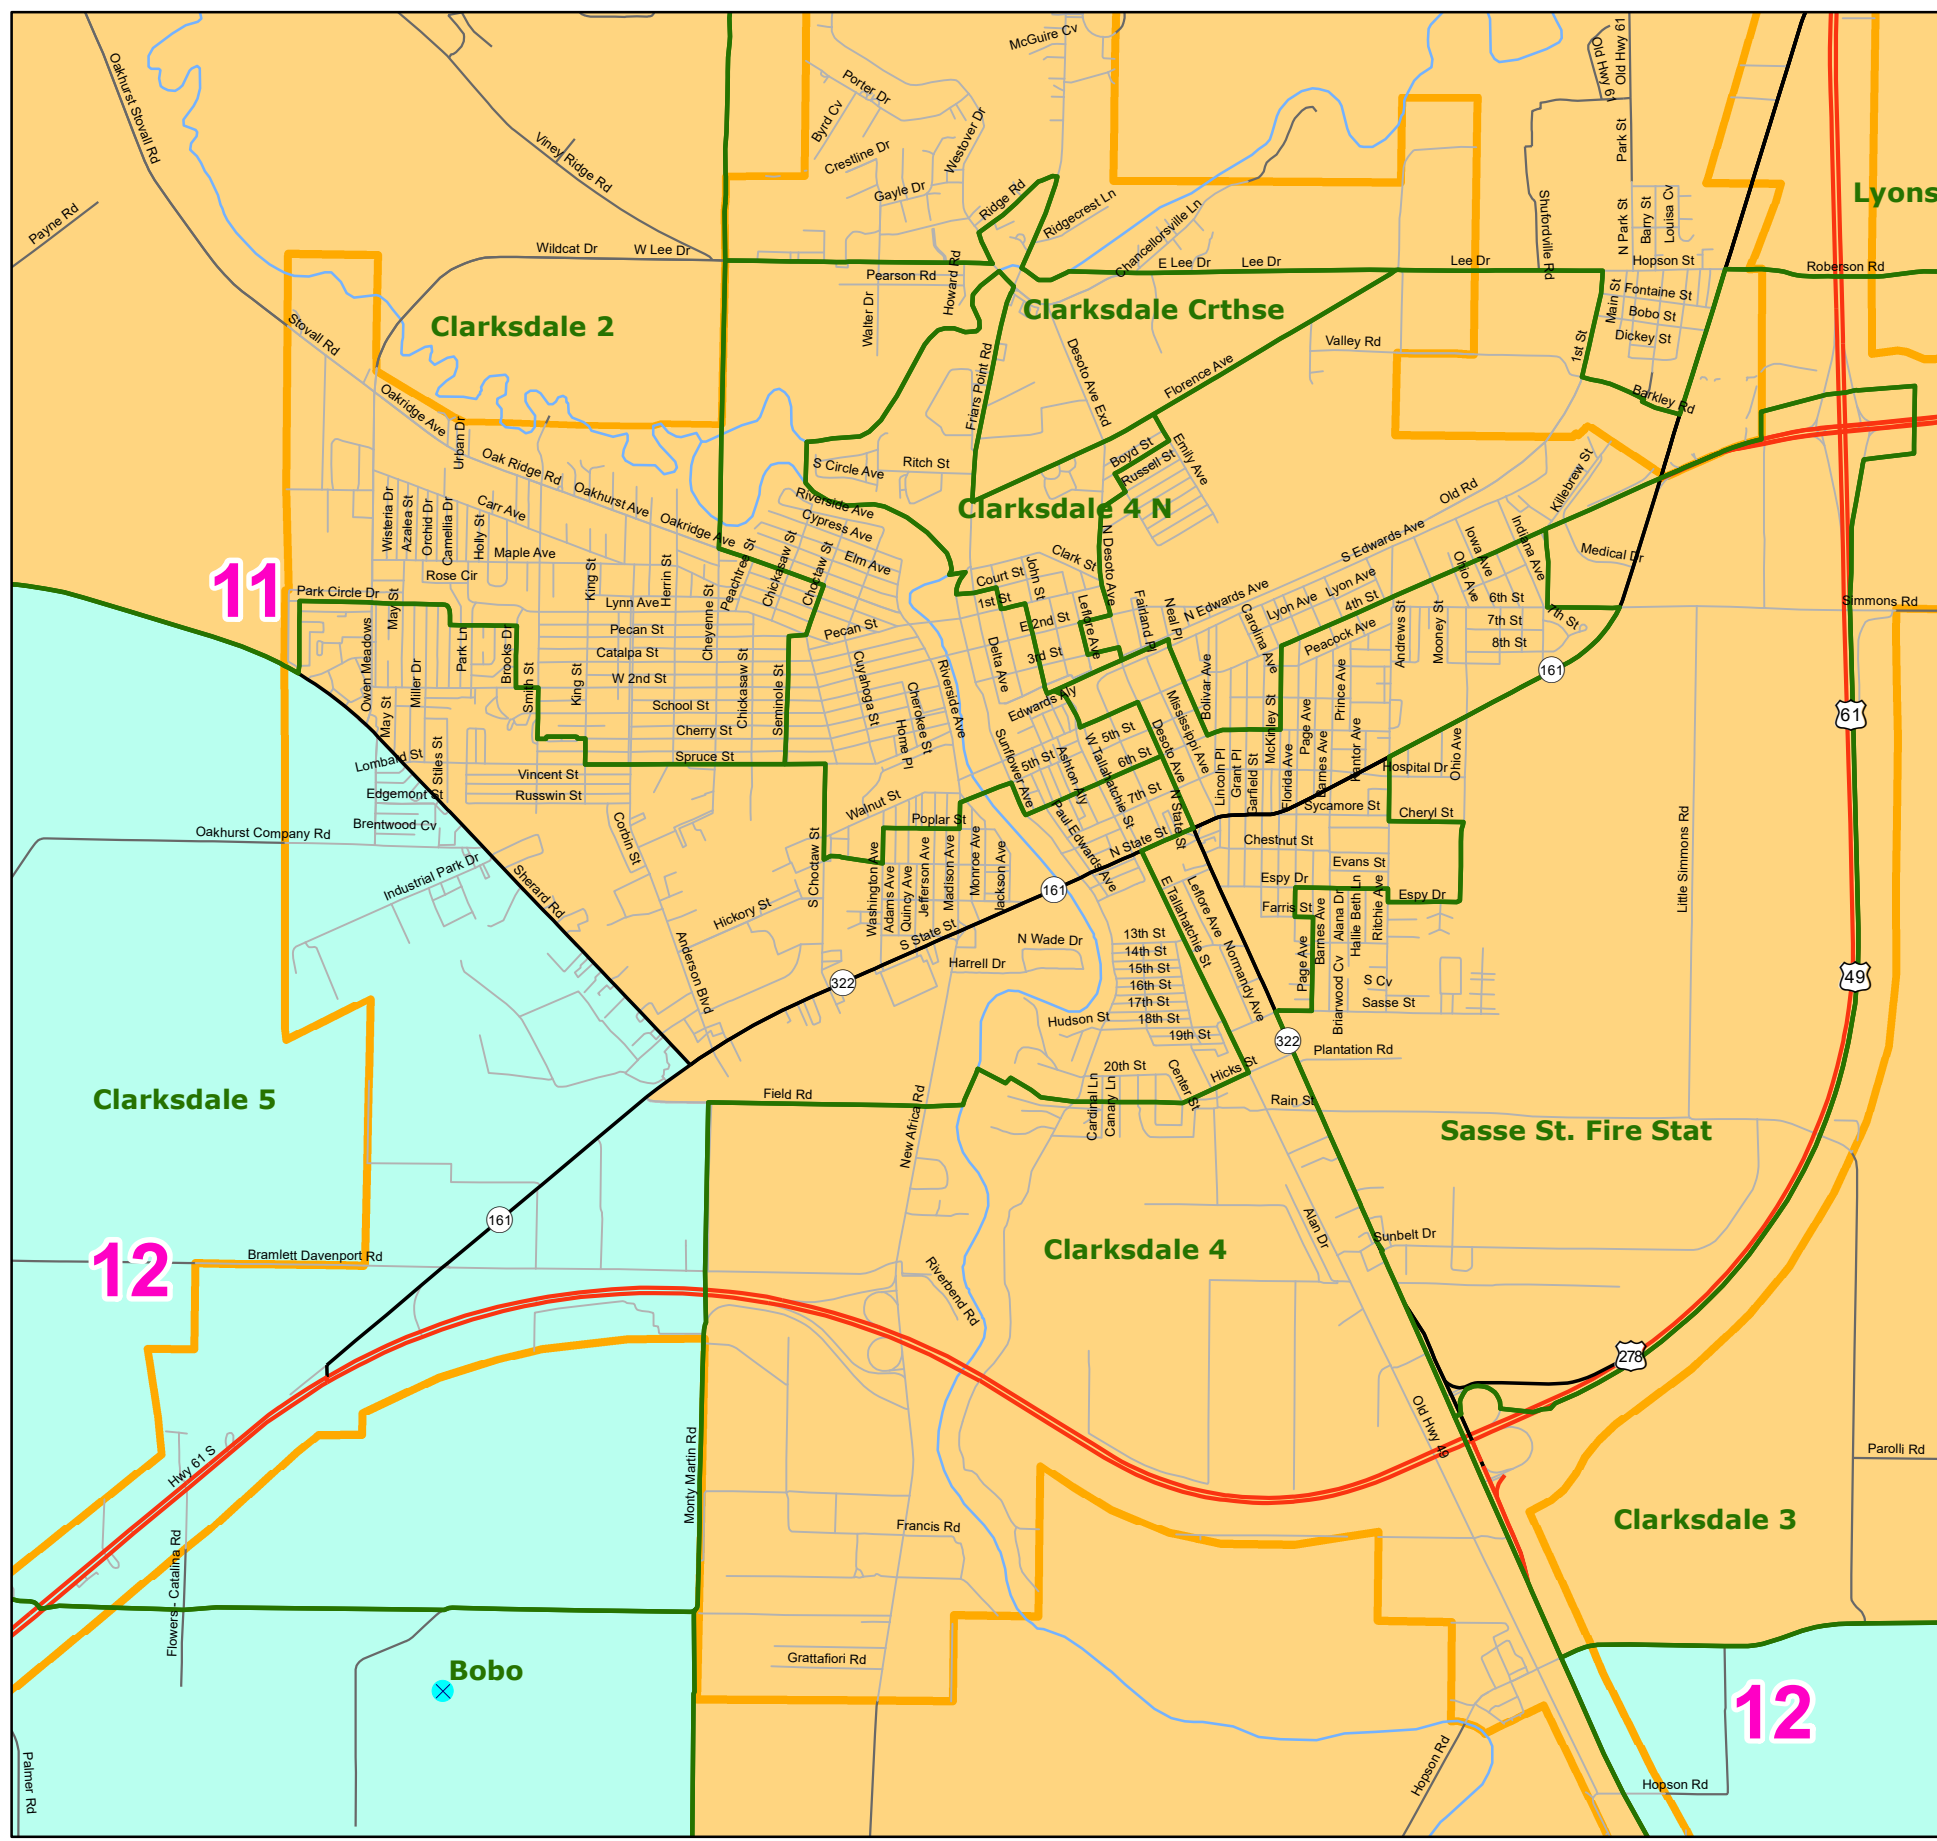

MS Senate Districts - Coahoma County

JR202 as Adopted March 29, 2022

Index Map - Clarksdale

- Voting Precincts
- 1 - Interstates
- 2 - US Highways
- 3 - MS Hwys (1-99)
- 4 - MS Hwys (100-999)
- 5 - Natchez Trace
- 6 - County Roads
- 7 - City Streets
- Rivers
- Lakes/Ponds
- Cities
- County Borders

0 2.25 4.5 9 Miles

Map prepared by MARIS 4/20/2022

Election Districts were compiled on a whole block basis by Legislative staff. Base data (roads, cities, precincts, and counties) were compiled by MARIS from 2020 U.S. Census Bureau TIGER Files. Although the information contained on this map is believed to be accurate, the Board of Trustees, State Institutions of Higher Learning/ MARIS, the Standing Joint Committee on Reapportionment make no warranties as to the completeness, accuracy, reliability or suitability of the data for any use, or for any conclusions derived from this map.