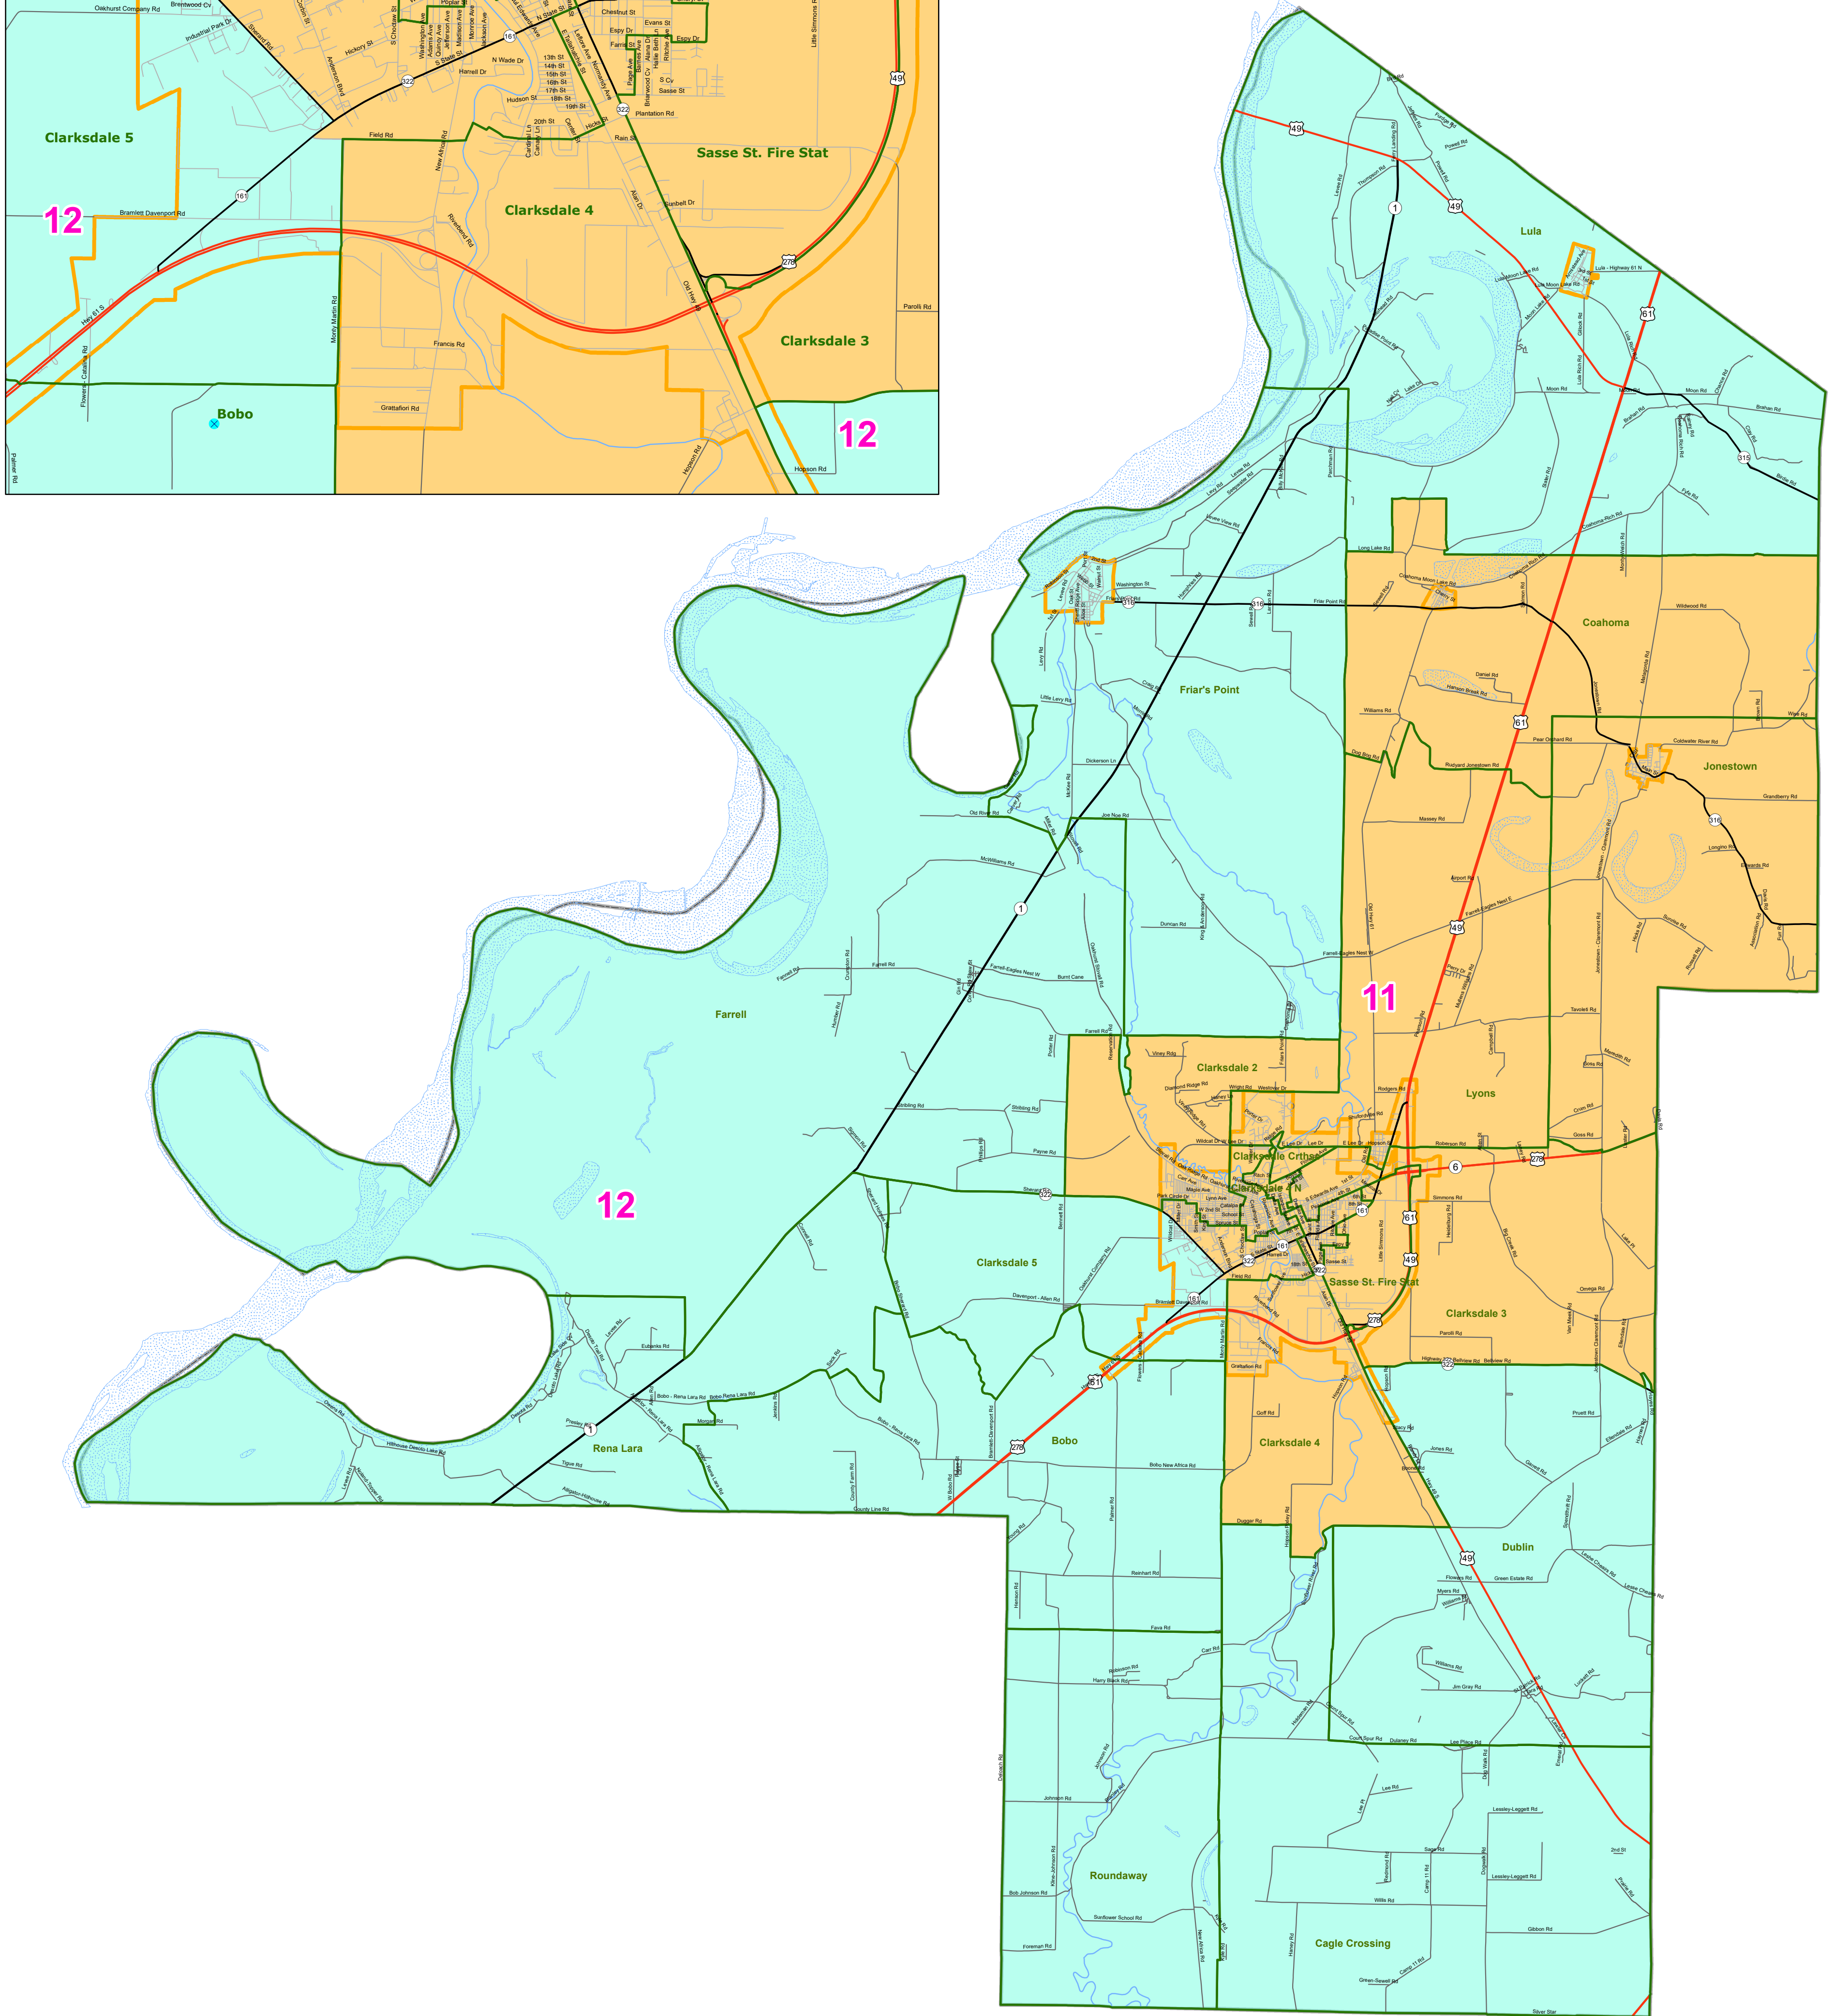

MS Senate Districts - Coahoma County

JR202 as Adopted March 29, 2022

Index Map - Clarksdale

- Voting Precincts
- 1 - Interstates
- 2 - US Highways
- 3 - MS Hwys (1-99)
- 4 - MS Hwys (100-999)
- 5 - Natchez Trace
- 6 - County Roads
- 7 - City Streets
- Rivers
- Lakes/Ponds
- Cities
- County Borders

0 2.25 4.5 9 Miles

Map prepared by MARIS 4/20/2022

Election Districts were compiled on a whole block basis by Legislative staff. Base data (roads, cities, precincts, and counties) were compiled by MARIS from 2020 U.S. Census Bureau TIGER Files. Although the information contained on this map is believed to be accurate, the Board of Trustees, State Institutions of Higher Learning/ MARIS, the Standing Joint Committee on Reapportionment make no warranties as to the completeness, accuracy, reliability or suitability of the data for any use, or for any conclusions derived from this map.