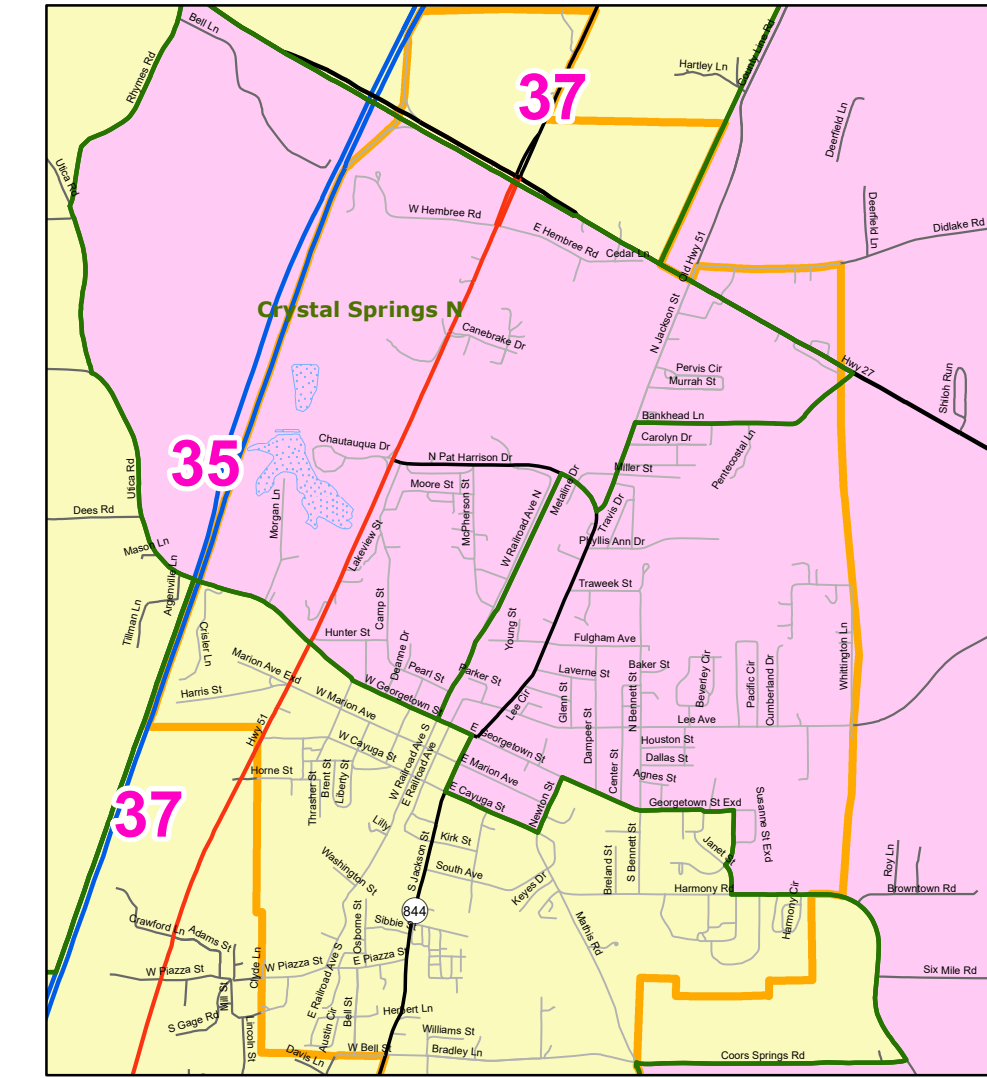

0 1.75 3.5 7 Miles

Map prepared by MARIS 4/19/2022

Inset Map - Crystal Springs