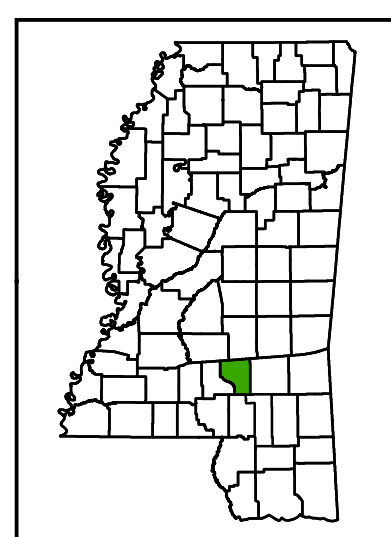

MS Senate Districts - Covington County

JR202 as Adopted March 29, 2022

- Voting Precincts
- 1 - Interstates
- 2 - US Highways
- 3 - MS Hwys (1-99)
- 4 - MS Hwys (100-999)
- 5 - Natchez Trace
- 6 - County Roads
- 7 - City Streets
- Rivers
- Lakes/Ponds
- Cities
- County Borders

0 1.5 3 6 Miles

Map prepared by MARIS 4/20/2022

Election Districts were compiled on a whole block basis by Legislative staff. Base data (roads, cities, precincts, and counties) were compiled by MARIS from 2020 U.S. Census Bureau TIGER Files. Although the information contained on this map is believed to be accurate, the Board of Trustees, State Institutions of Higher Learning/ MARIS, the Standing Joint Committee on Reapportionment make no warranties as to the completeness, accuracy, reliability or suitability of the data for any use, or for any conclusions derived from this map.