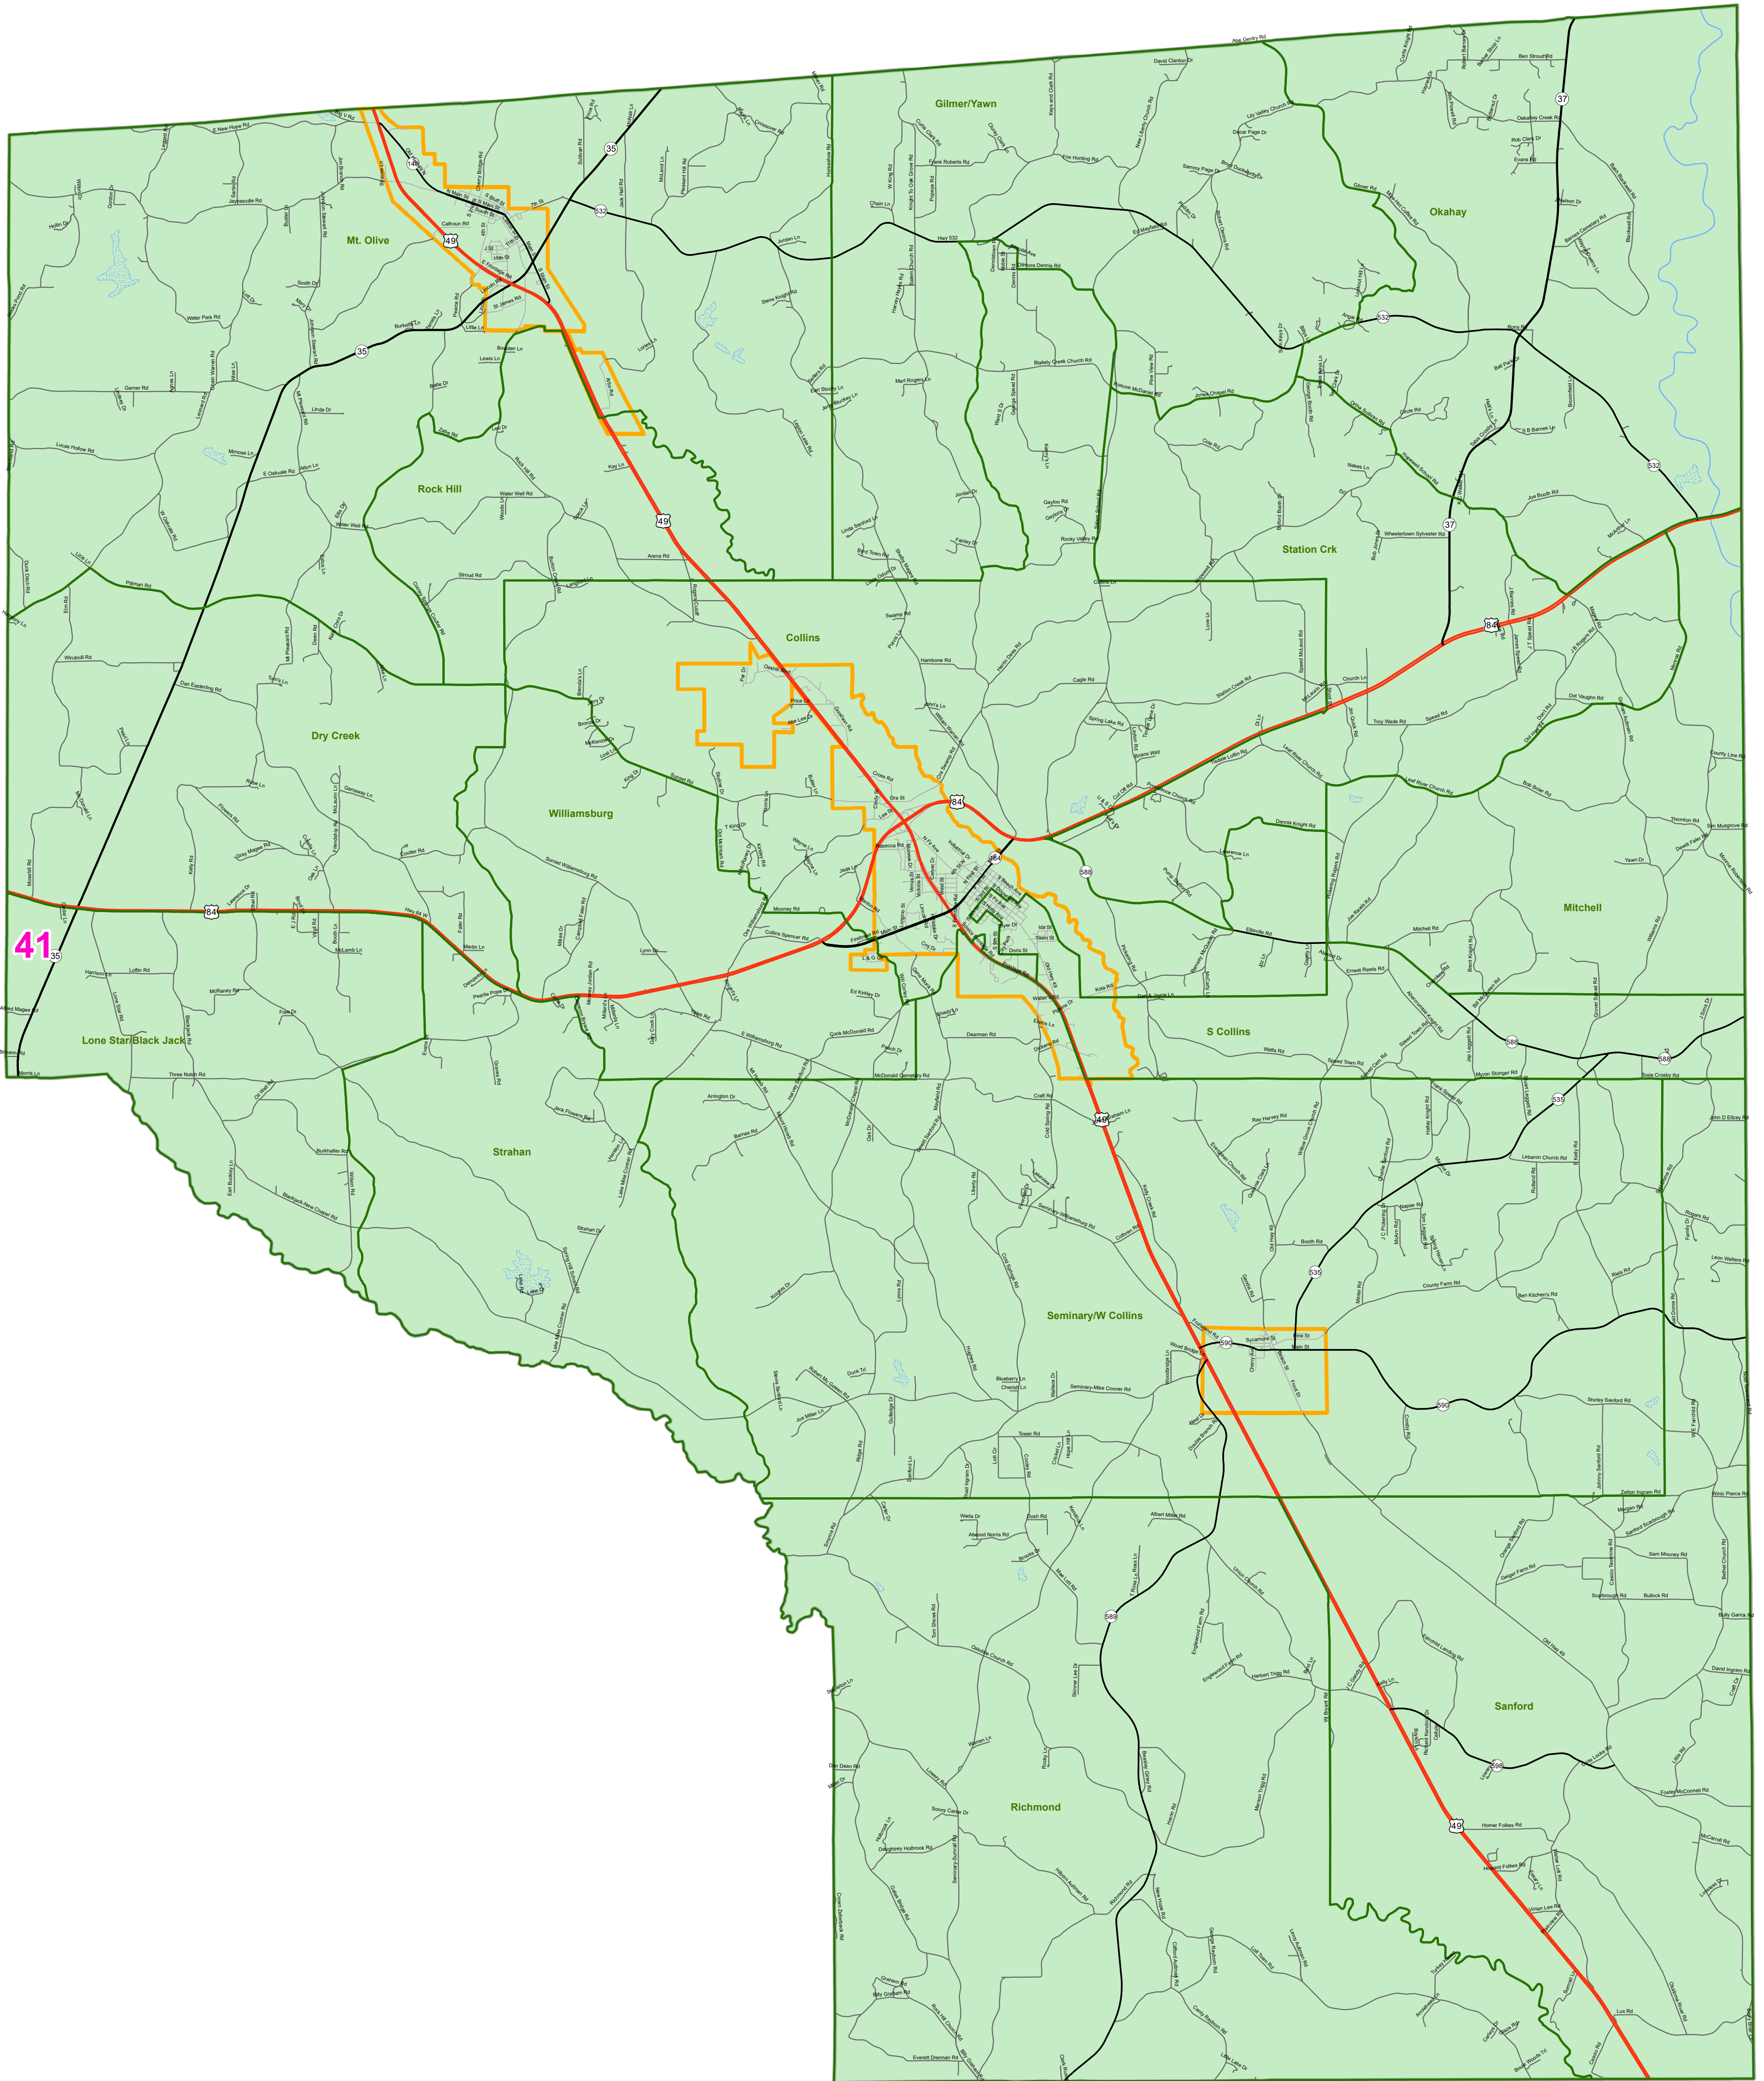

MS Senate Districts - Covington County

JR202 as Adopted March 29, 2022

- Voting Precincts
- 1 - Interstates
- 2 - US Highways
- 3 - MS Hwys (1-99)
- 4 - MS Hwys (100-999)
- 5 - Natchez Trace
- 6 - County Roads
- 7 - City Streets
- Rivers
- Lakes/Ponds
- Cities
- County Borders

0 1.5 3 6 Miles

Map prepared by MARIS 4/20/2022

Election Districts were compiled on a whole block basis by Legislative staff. Base data (roads, cities, precincts, and counties) were compiled by MARIS from 2020 U.S. Census Bureau TIGER Files. Although the information contained on this map is believed to be accurate, the Board of Trustees, State Institutions of Higher Learning/ MARIS, the Standing Joint Committee on Reapportionment make no warranties as to the completeness, accuracy, reliability or suitability of the data for any use, or for any conclusions derived from this map.