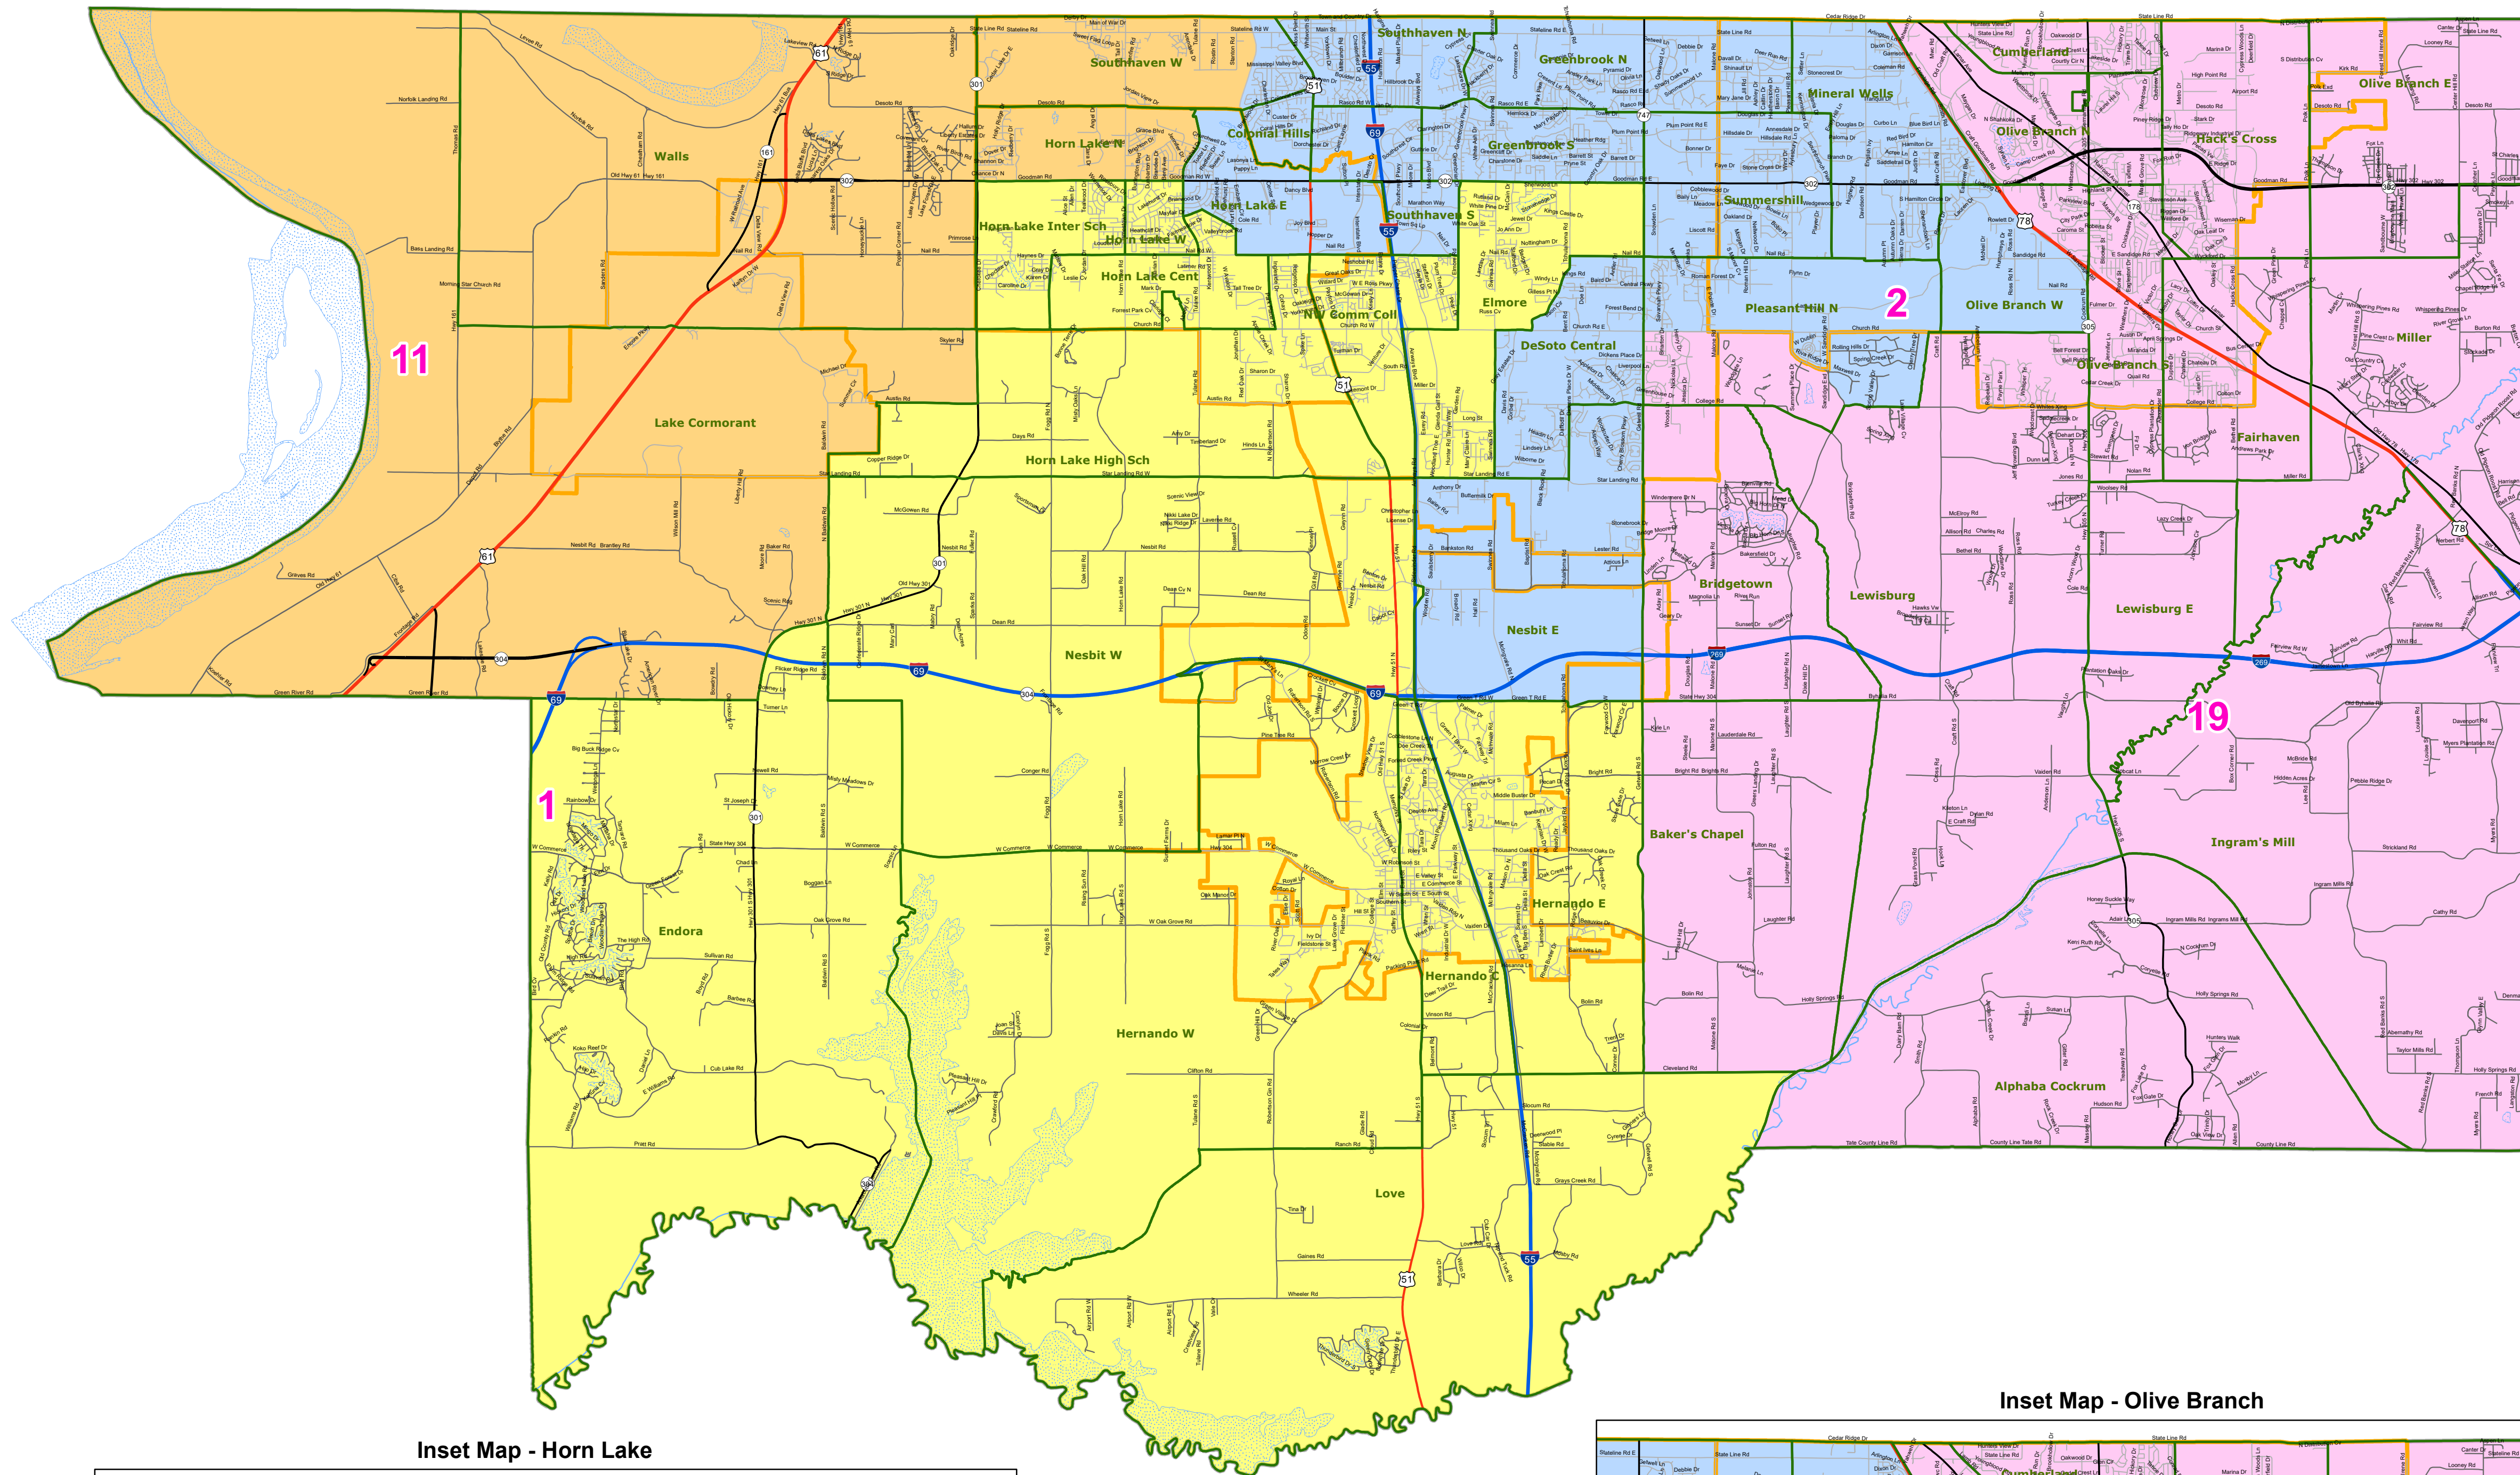

MS Senate Districts Desoto County

JR202 as Adopted March 29, 2022

- Voting Precincts
- 1 - Interstates
- 2 - US Highways
- 3 - MS Hwys (1 -99)
- 4 - MS Hwys (100-999)
- 5 - Natchez Trace
- 6 - County Roads
- 7 - City Streets
- 8 - Trails
- Rivers
- Lakes/Ponds
- Cities
- County Borders

0 1.75 3.5 7 Miles