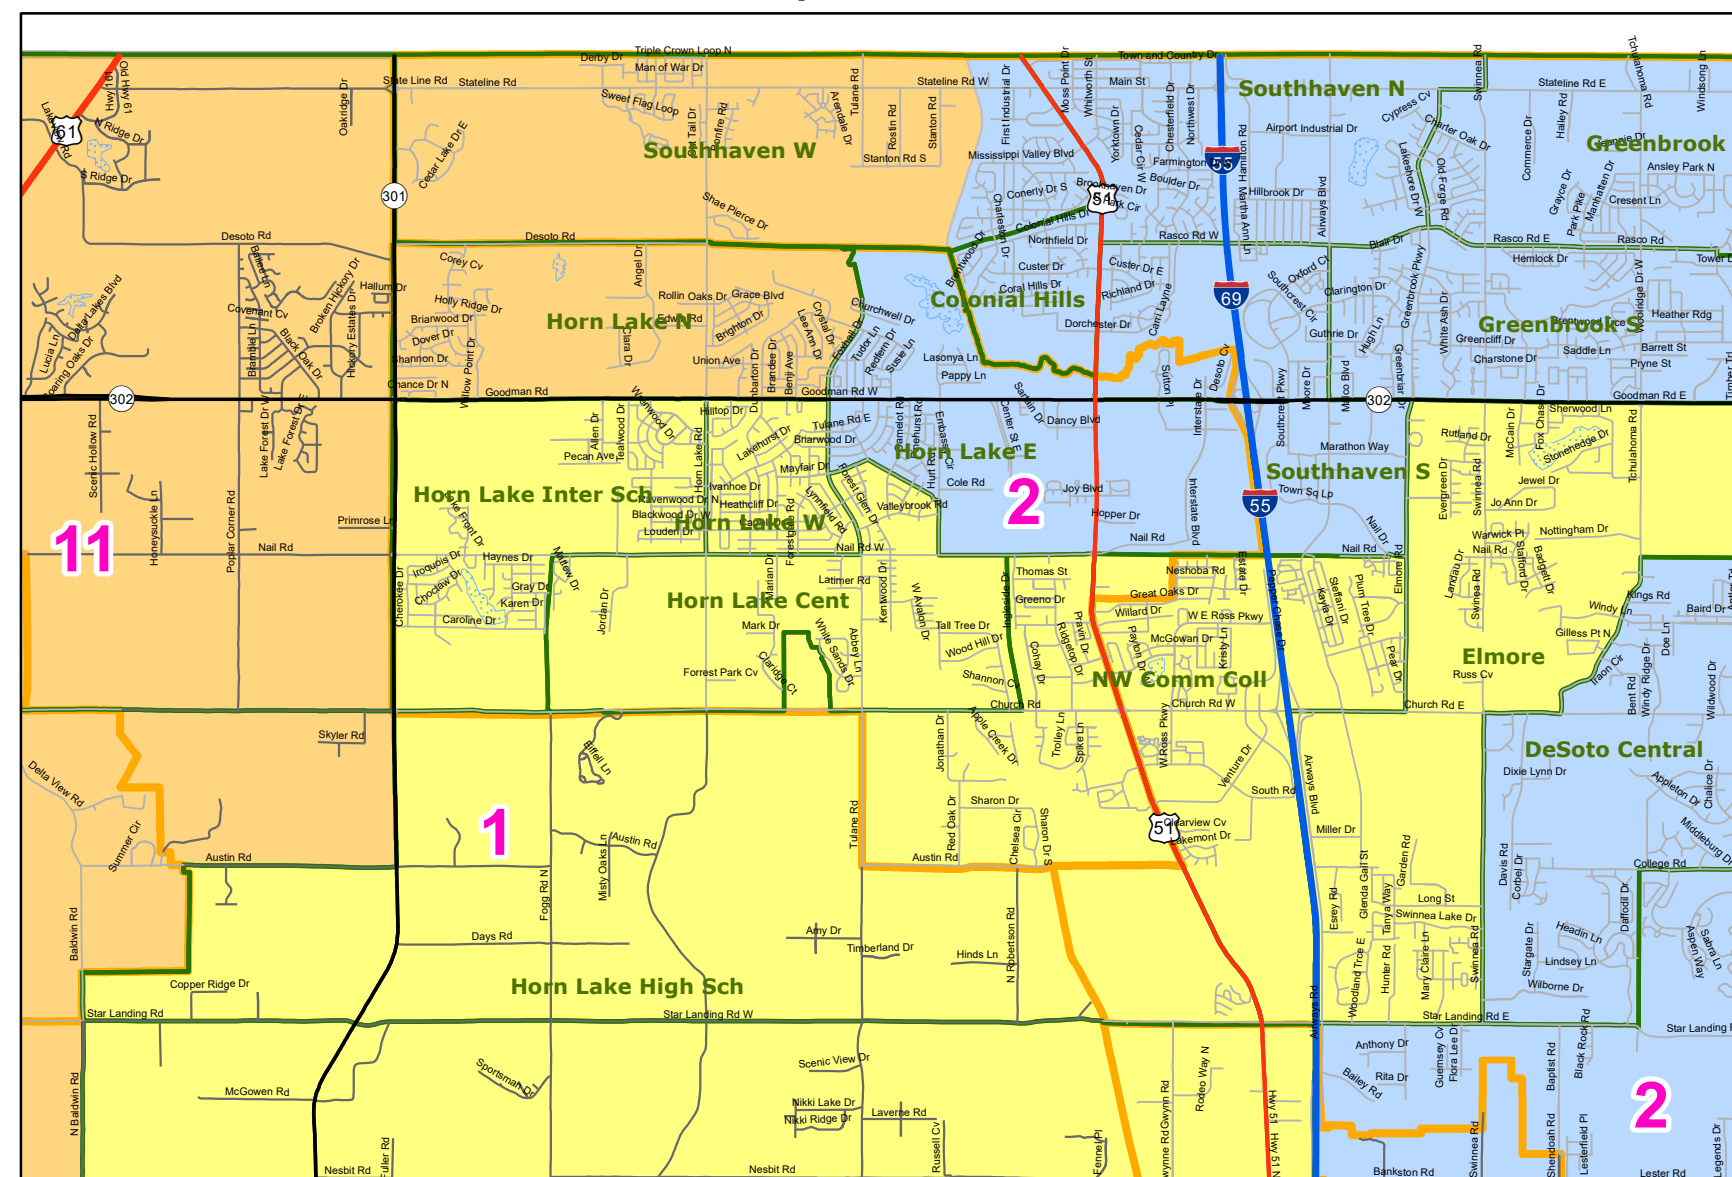

Inset Map - Horn Lake