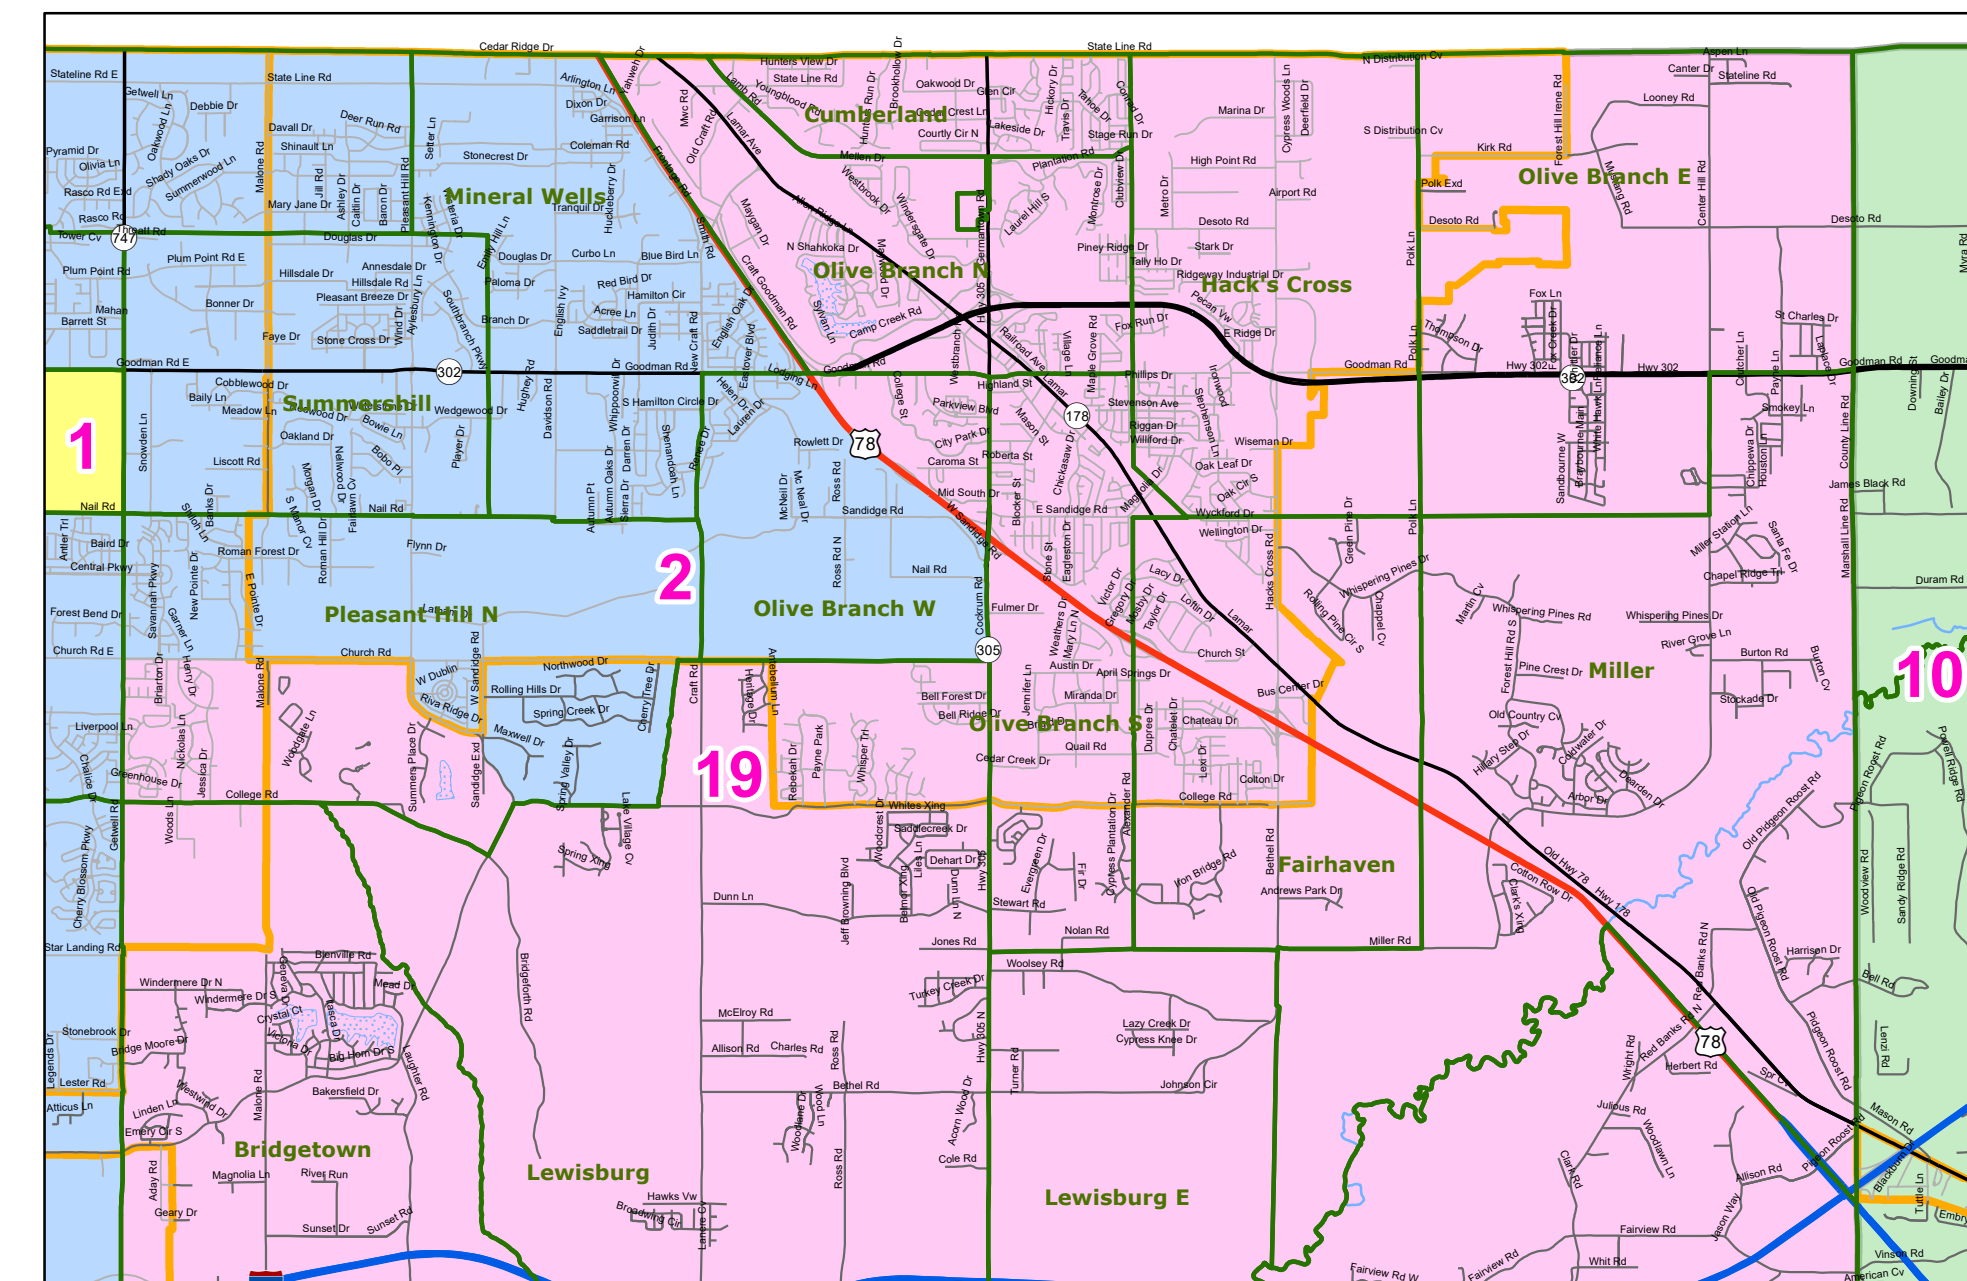

Inset Map - Olive Branch