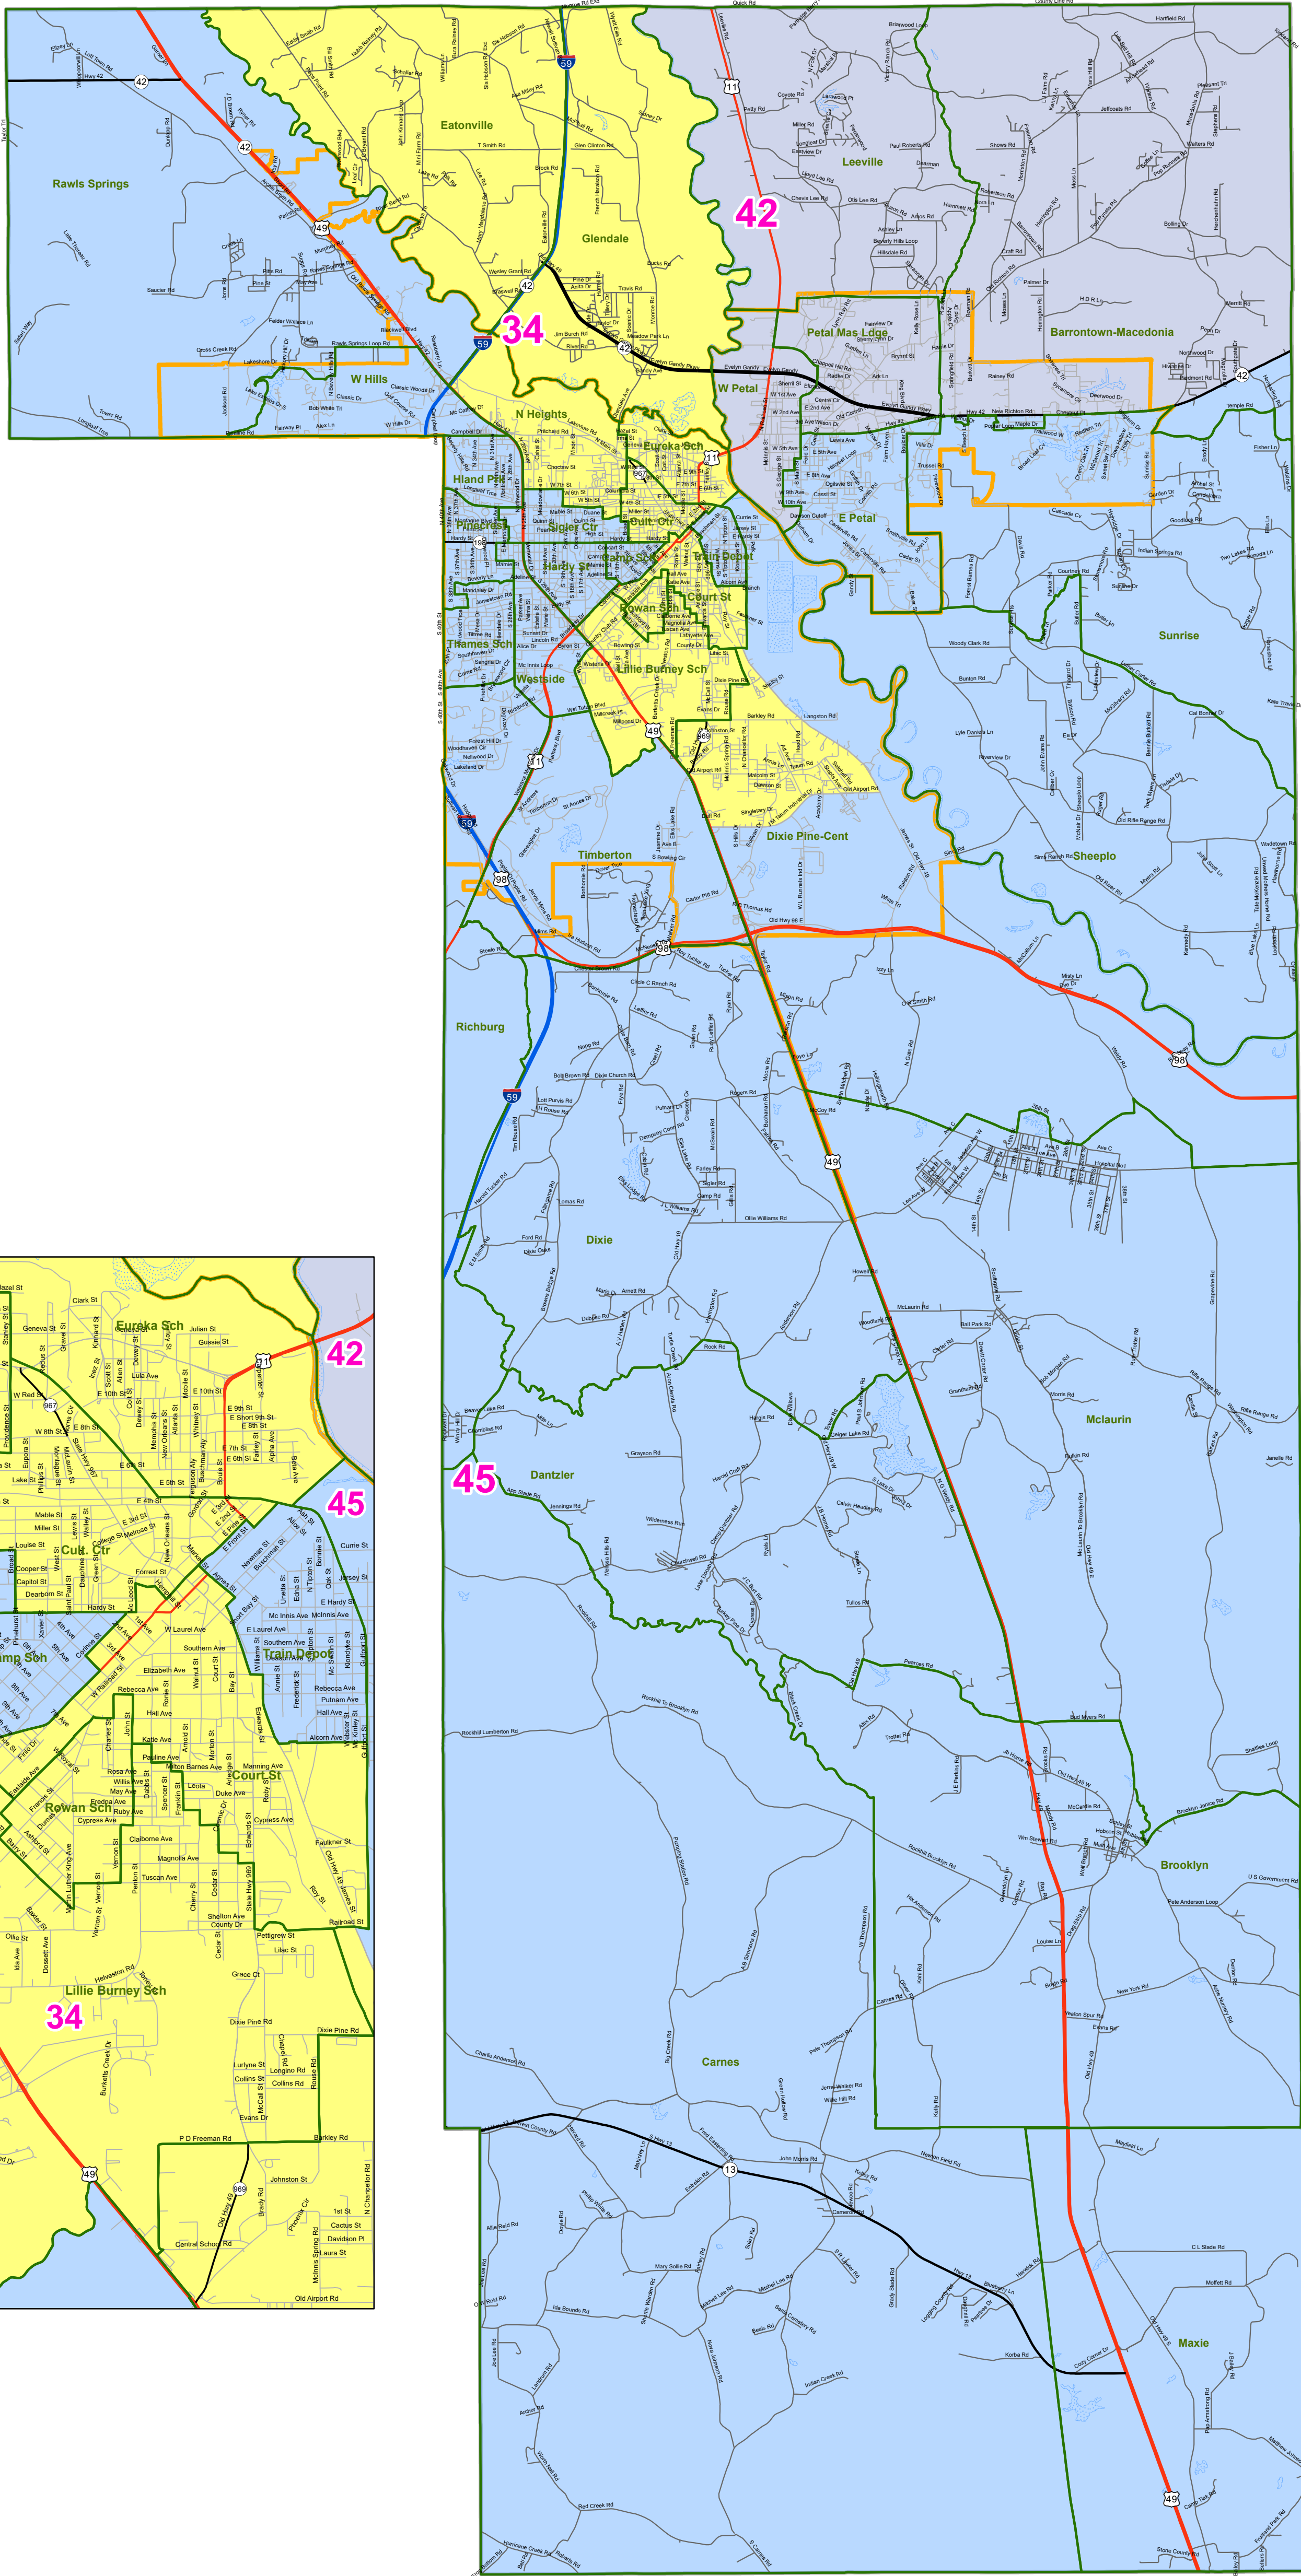

MS Senate Districts - Forrest County

JR202 as Adopted March 29, 2022

Inset Map

- ▬ Voting Precincts
- ▬ 1 - Interstates
- ▬ 2 - US Highways
- ▬ 3 - MS Hwys (1-99)
- ▬ 4 - MS Hwys (100-999)
- ▬ 5 - Natchez Trace
- ▬ 6 - County Roads
- ▬ 7 - City Streets
- ▬ Rivers
- ▬ Lakes/Ponds
- ▬ Cities
- County Borders

0 2 4 8 Miles

Map prepared by MARIS 4/13/2022

Election Districts were compiled on a whole block basis by Legislative staff. Base data (roads, cities, precincts, and counties) were compiled by MARIS from 2020 U.S. Census Bureau TIGER Files. Although the information contained on this map is believed to be accurate, the Board of Trustees, State Institutions of Higher Learning/ MARIS, the Standing Joint Committee on Reapportionment make no warranties as to the completeness, accuracy, reliability or suitability of the data for any use, or for any conclusions derived from this map.