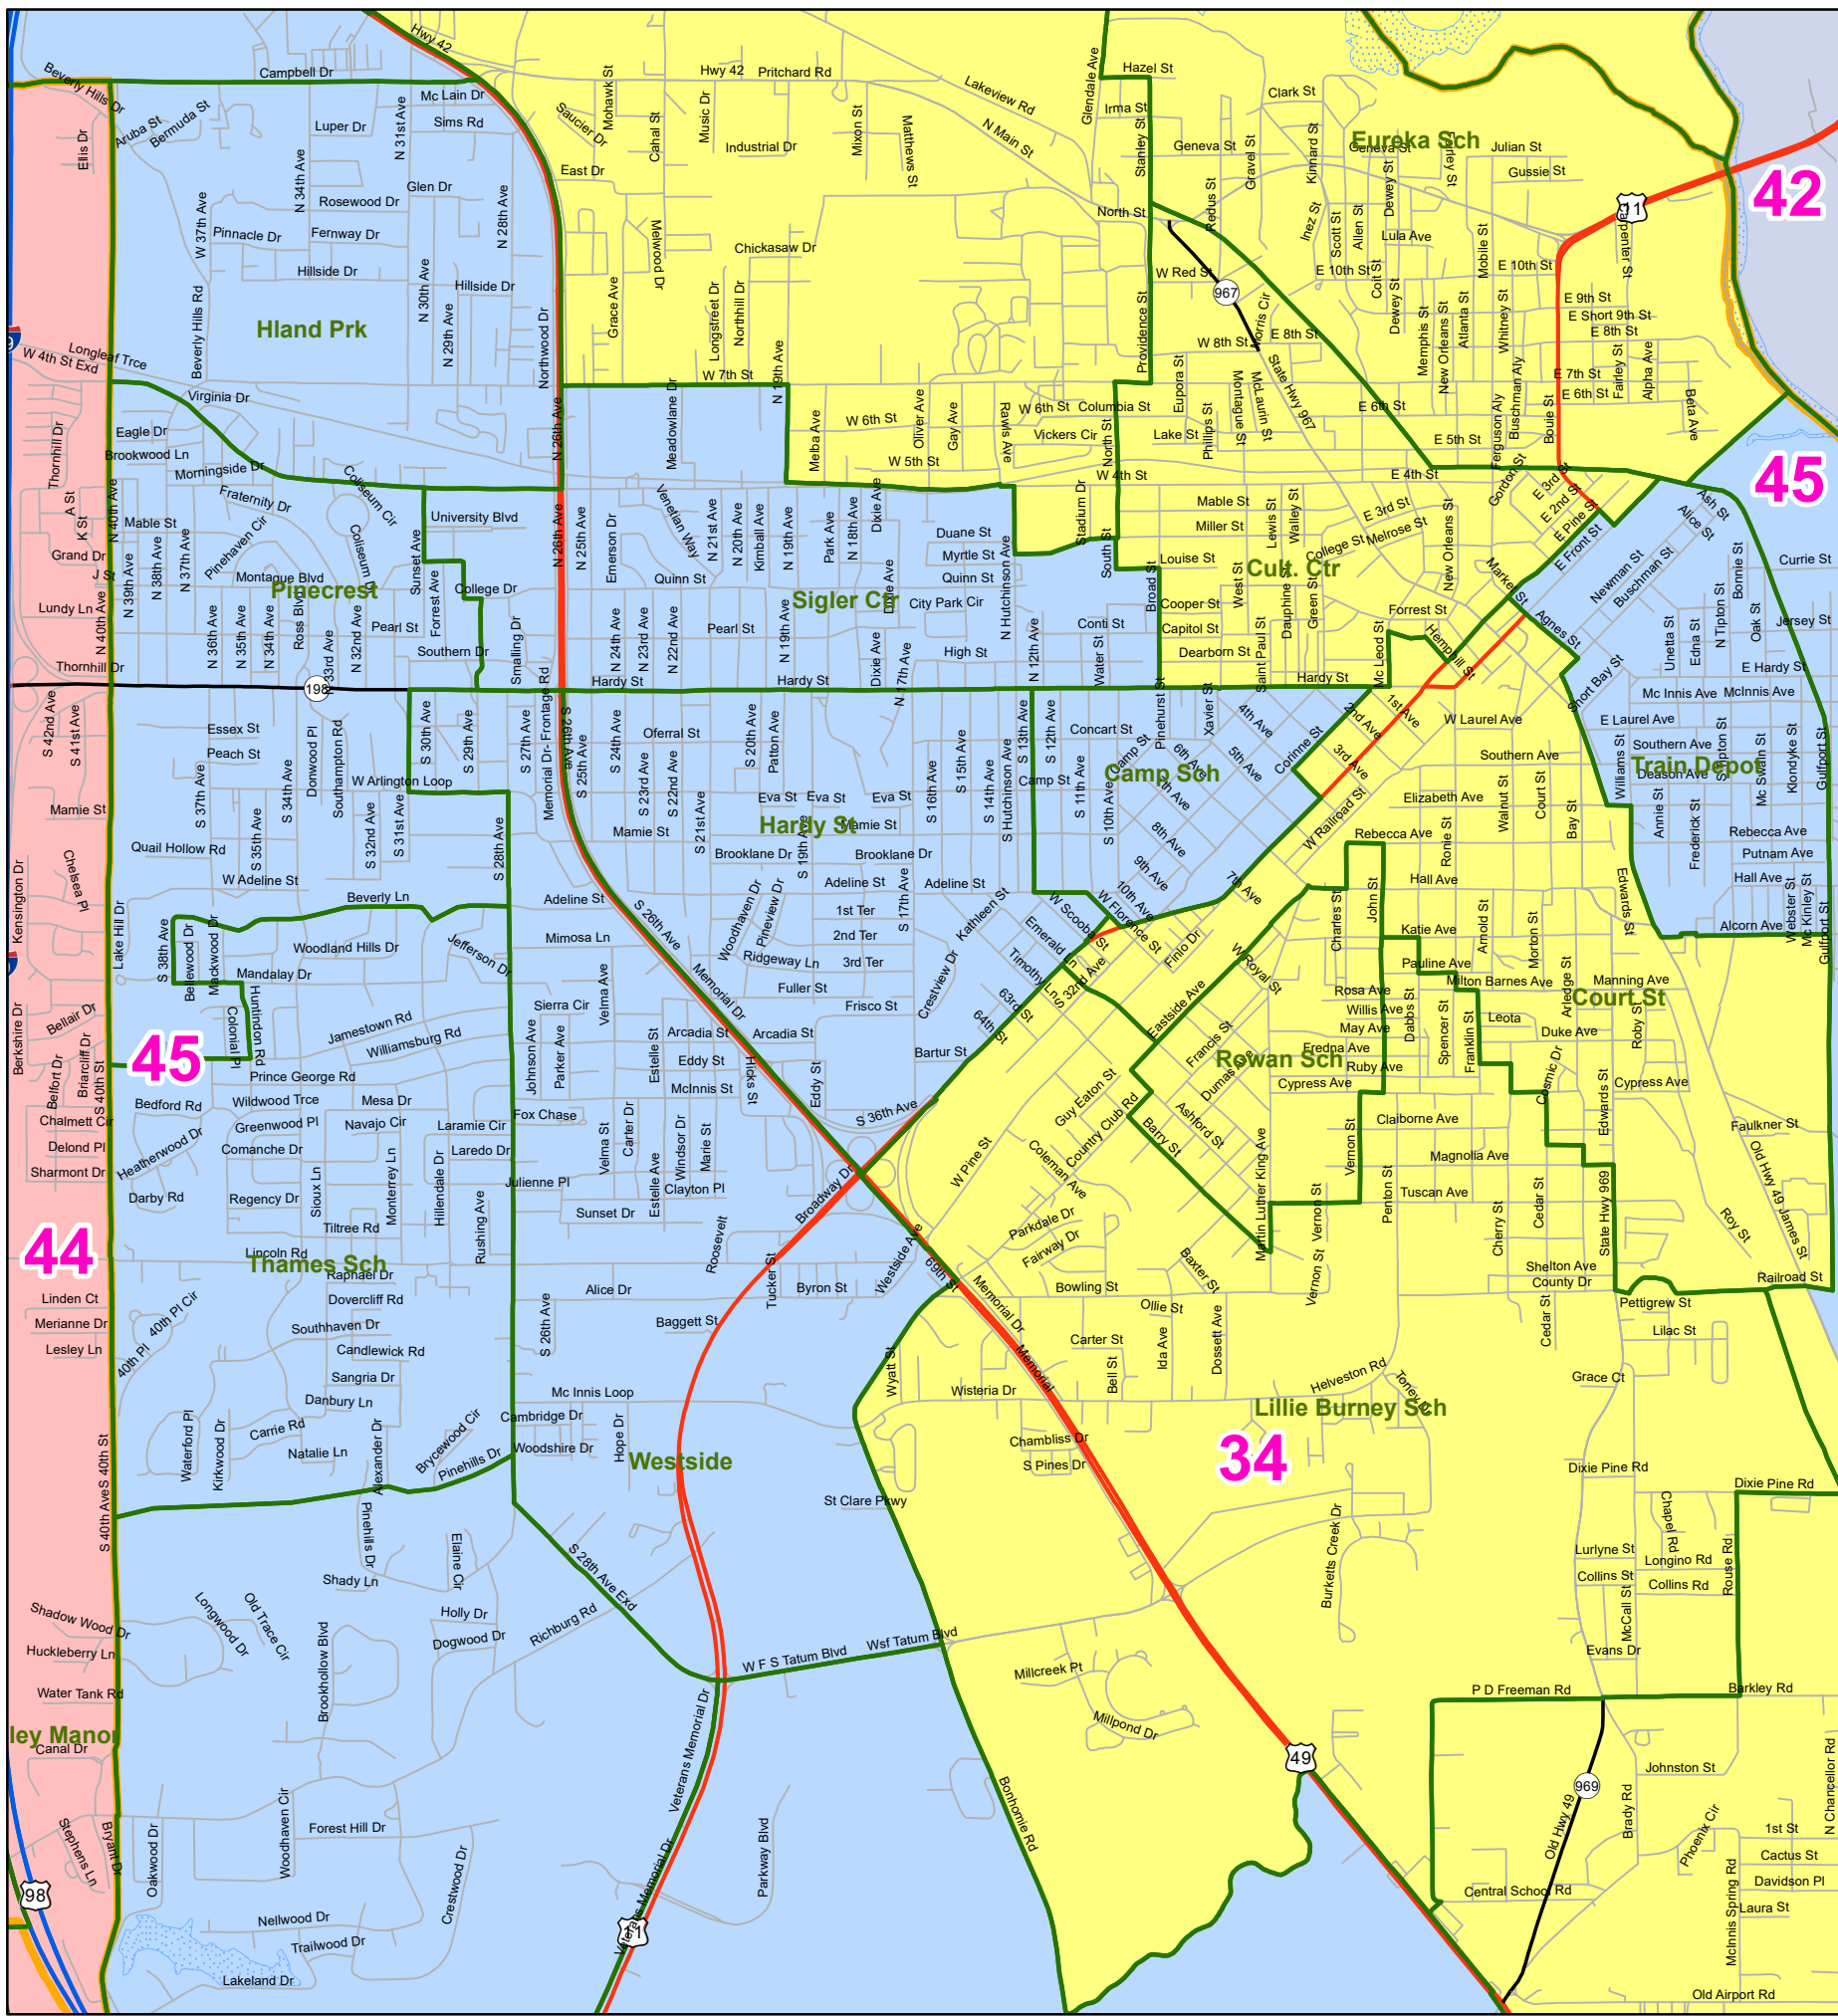

MS Senate Districts - Forrest County

JR202 as Adopted March 29, 2022

Inset Map

- ▬ Voting Precincts
- ▬ 1 - Interstates
- ▬ 2 - US Highways
- ▬ 3 - MS Hwys (1-99)
- ▬ 4 - MS Hwys (100-999)
- ▬ 5 - Natchez Trace
- ▬ 6 - County Roads
- ▬ 7 - City Streets
- ▬ Rivers
- ▬ Lakes/Ponds
- ▬ Cities
- County Borders

0 2 4 8 Miles

Map prepared by MARIS 4/13/2022

Election Districts were compiled on a whole block basis by Legislative staff. Base data (roads, cities, precincts, and counties) were compiled by MARIS from 2020 U.S. Census Bureau TIGER Files. Although the information contained on this map is believed to be accurate, the Board of Trustees, State Institutions of Higher Learning/ MARIS, the Standing Joint Committee on Reapportionment make no warranties as to the completeness, accuracy, reliability or suitability of the data for any use, or for any conclusions derived from this map.