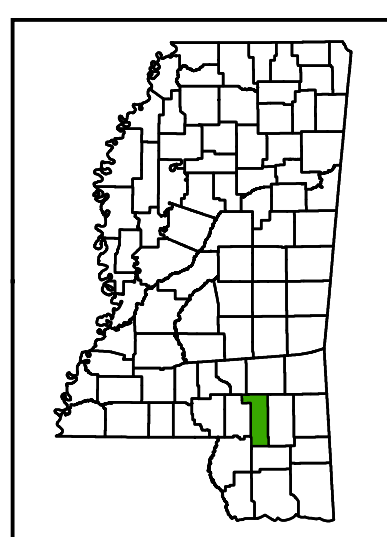

MS Senate Districts - Forrest County

JR202 as Adopted March 29, 2022

Inset Map

- ▬ Voting Precincts
- ▬ 1 - Interstates
- ▬ 2 - US Highways
- ▬ 3 - MS Hwys (1-99)
- ▬ 4 - MS Hwys (100-999)
- ▬ 5 - Natchez Trace
- ▬ 6 - County Roads
- ▬ 7 - City Streets
- ▬ Rivers
- ▬ Lakes/Ponds
- ▬ Cities
- County Borders

0 2 4 8 Miles

Map prepared by MARIS 4/13/2022

Election Districts were compiled on a whole block basis by Legislative staff. Base data (roads, cities, precincts, and counties) were compiled by MARIS from 2020 U.S. Census Bureau TIGER Files. Although the information contained on this map is believed to be accurate, the Board of Trustees, State Institutions of Higher Learning/ MARIS, the Standing Joint Committee on Reapportionment make no warranties as to the completeness, accuracy, reliability or suitability of the data for any use, or for any conclusions derived from this map.