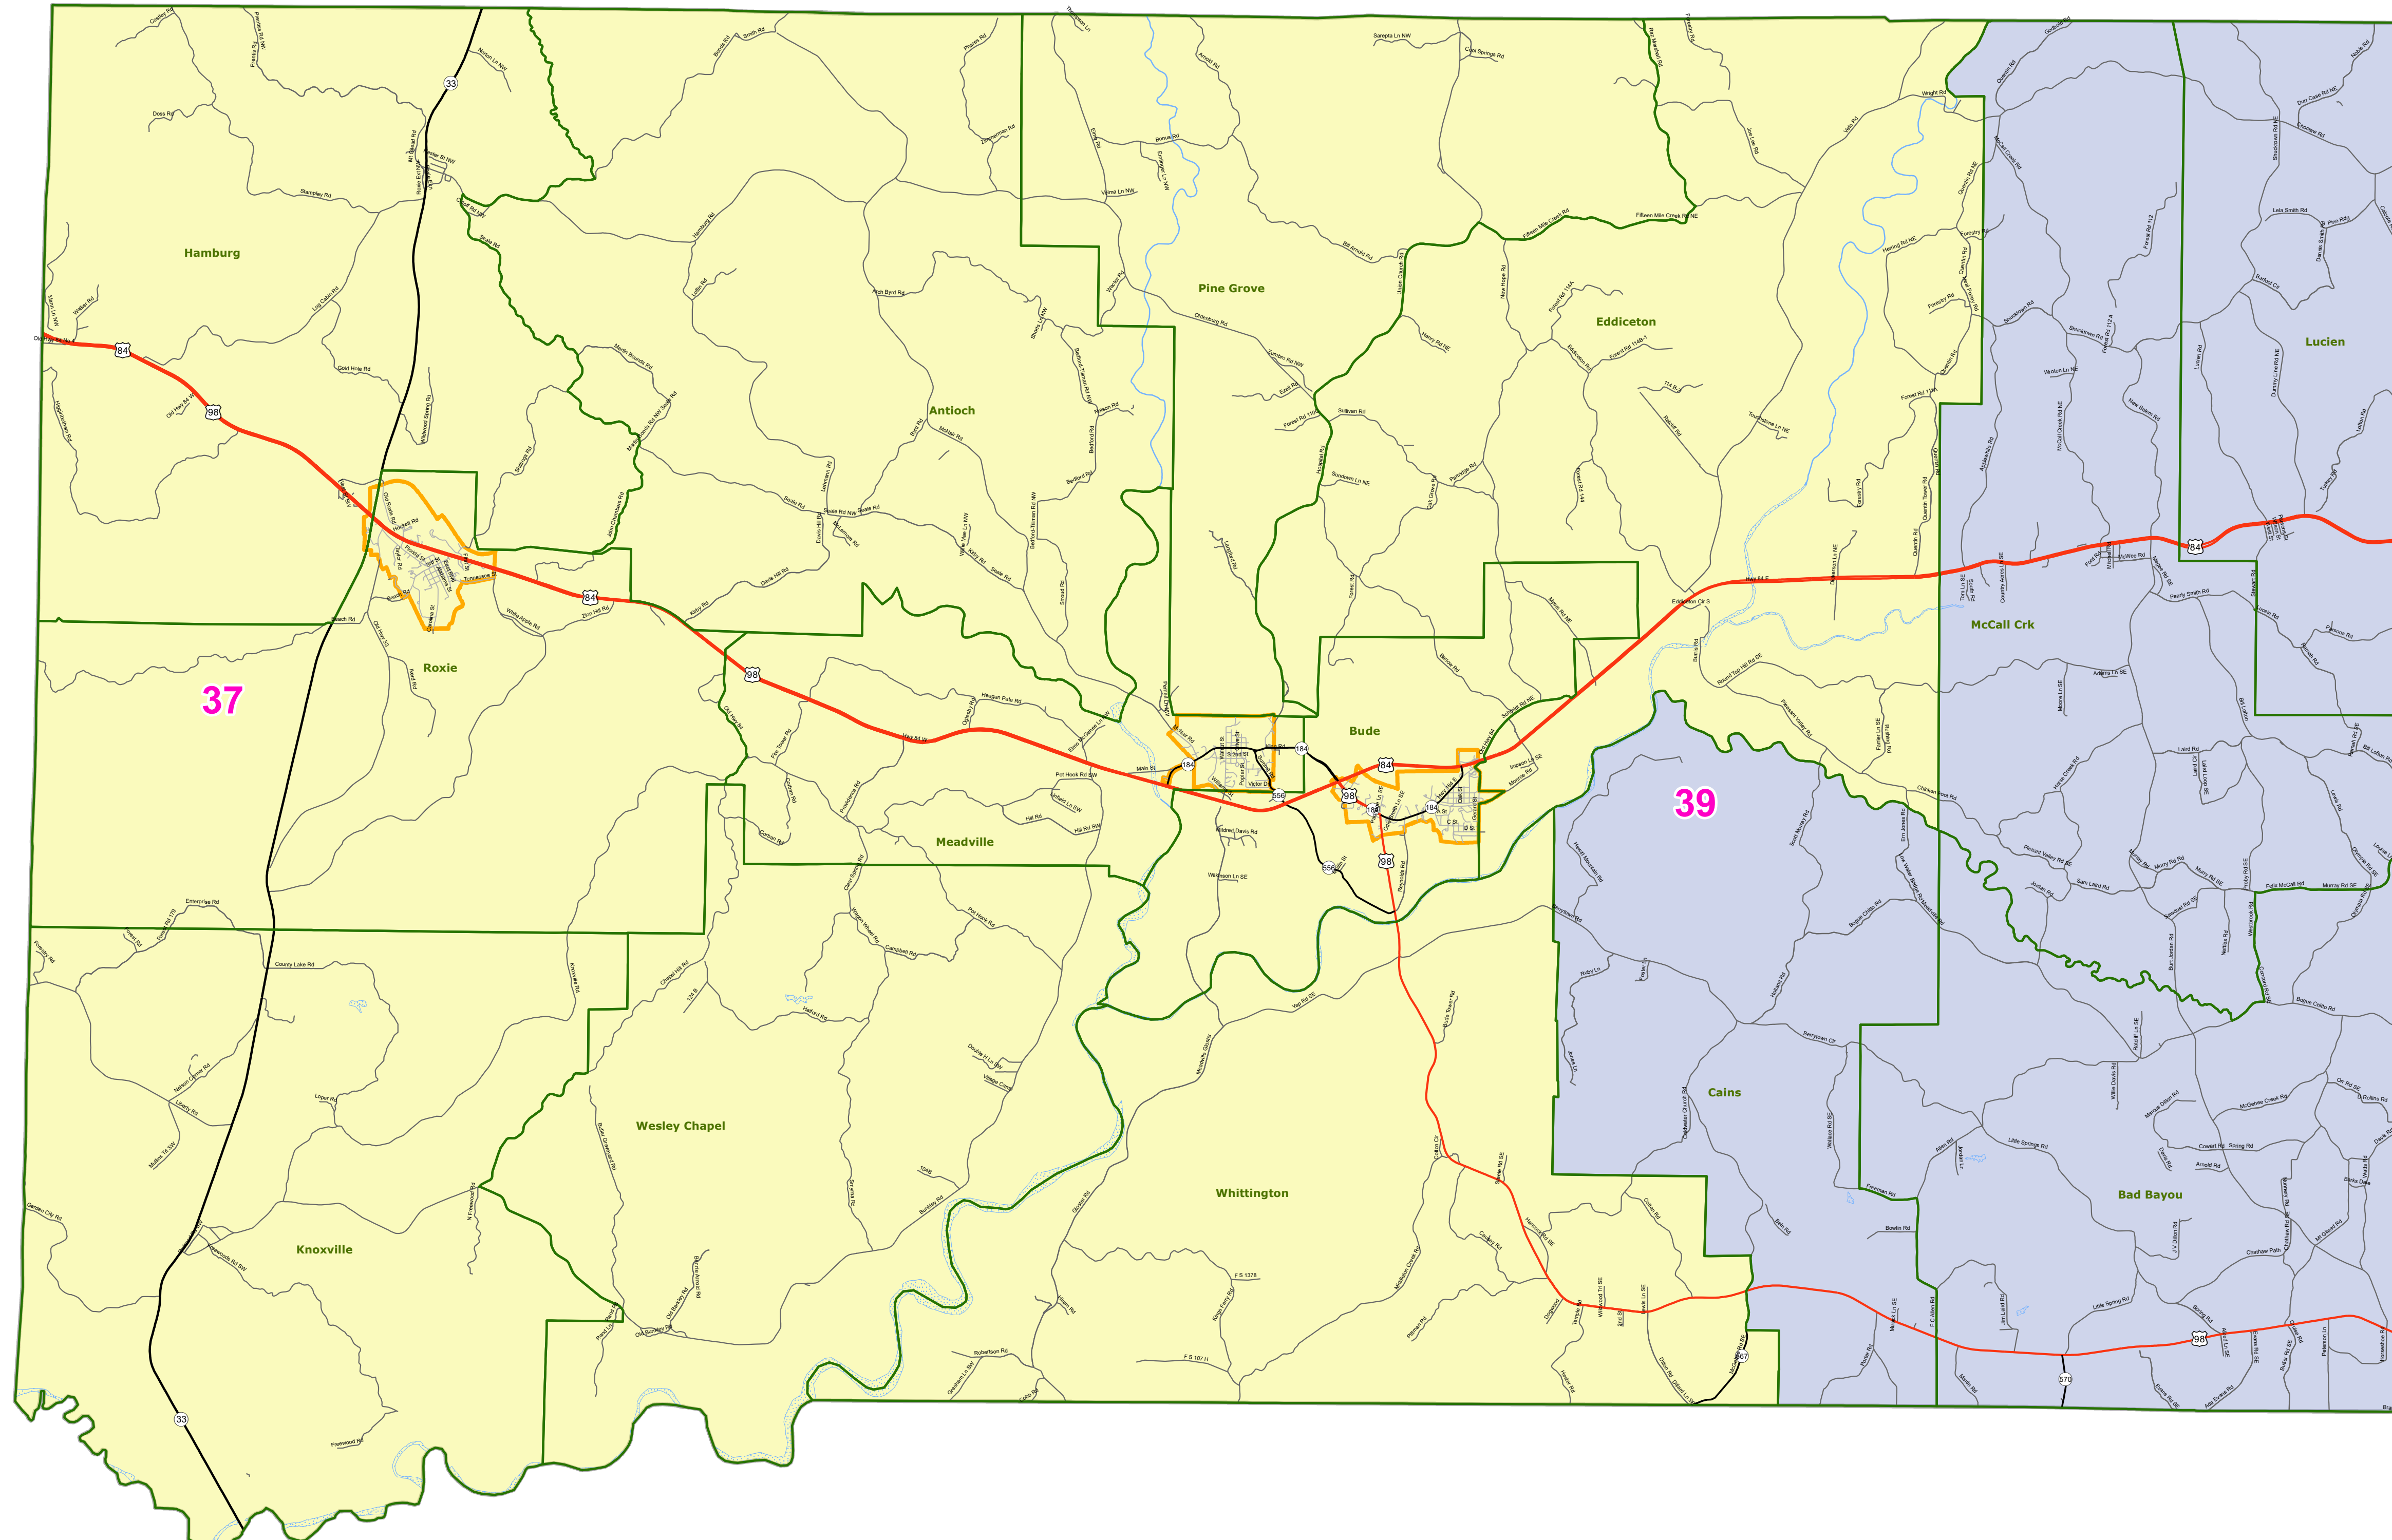

MS Senate Districts Franklin County

JR202 as Adopted March 29, 2022