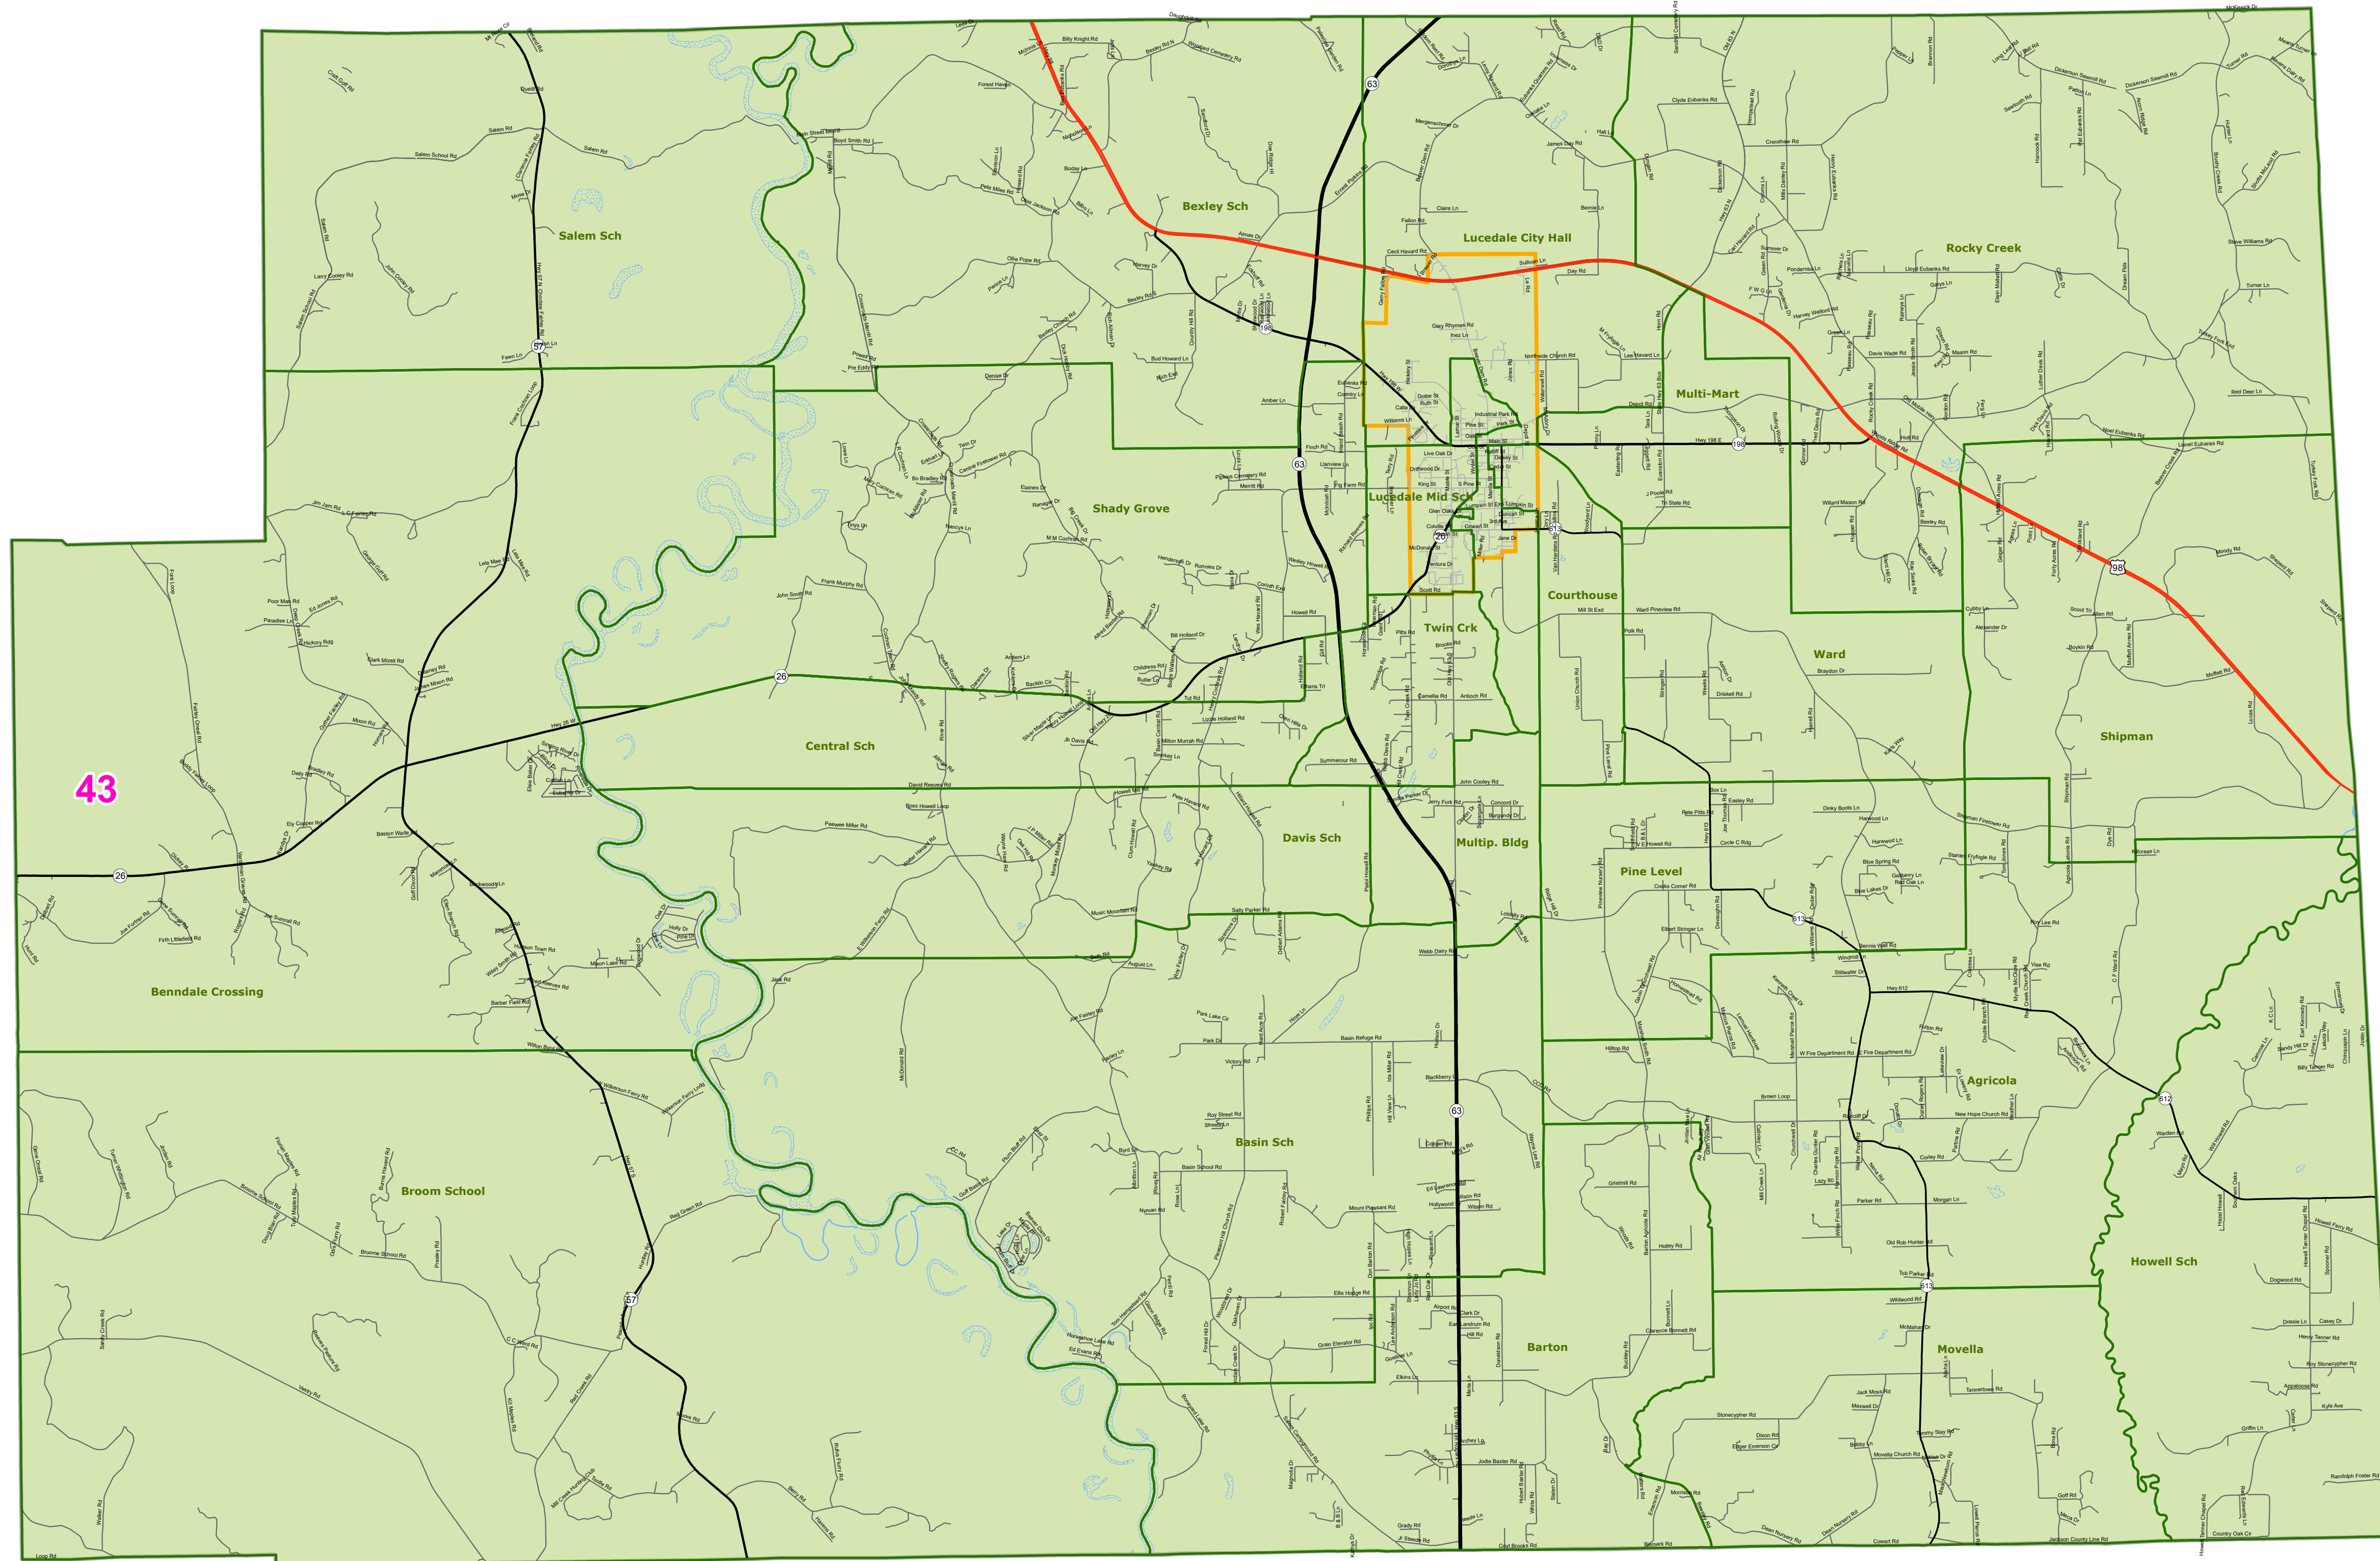

MS Senate Districts George County

JR202 as Adopted March 29, 2022