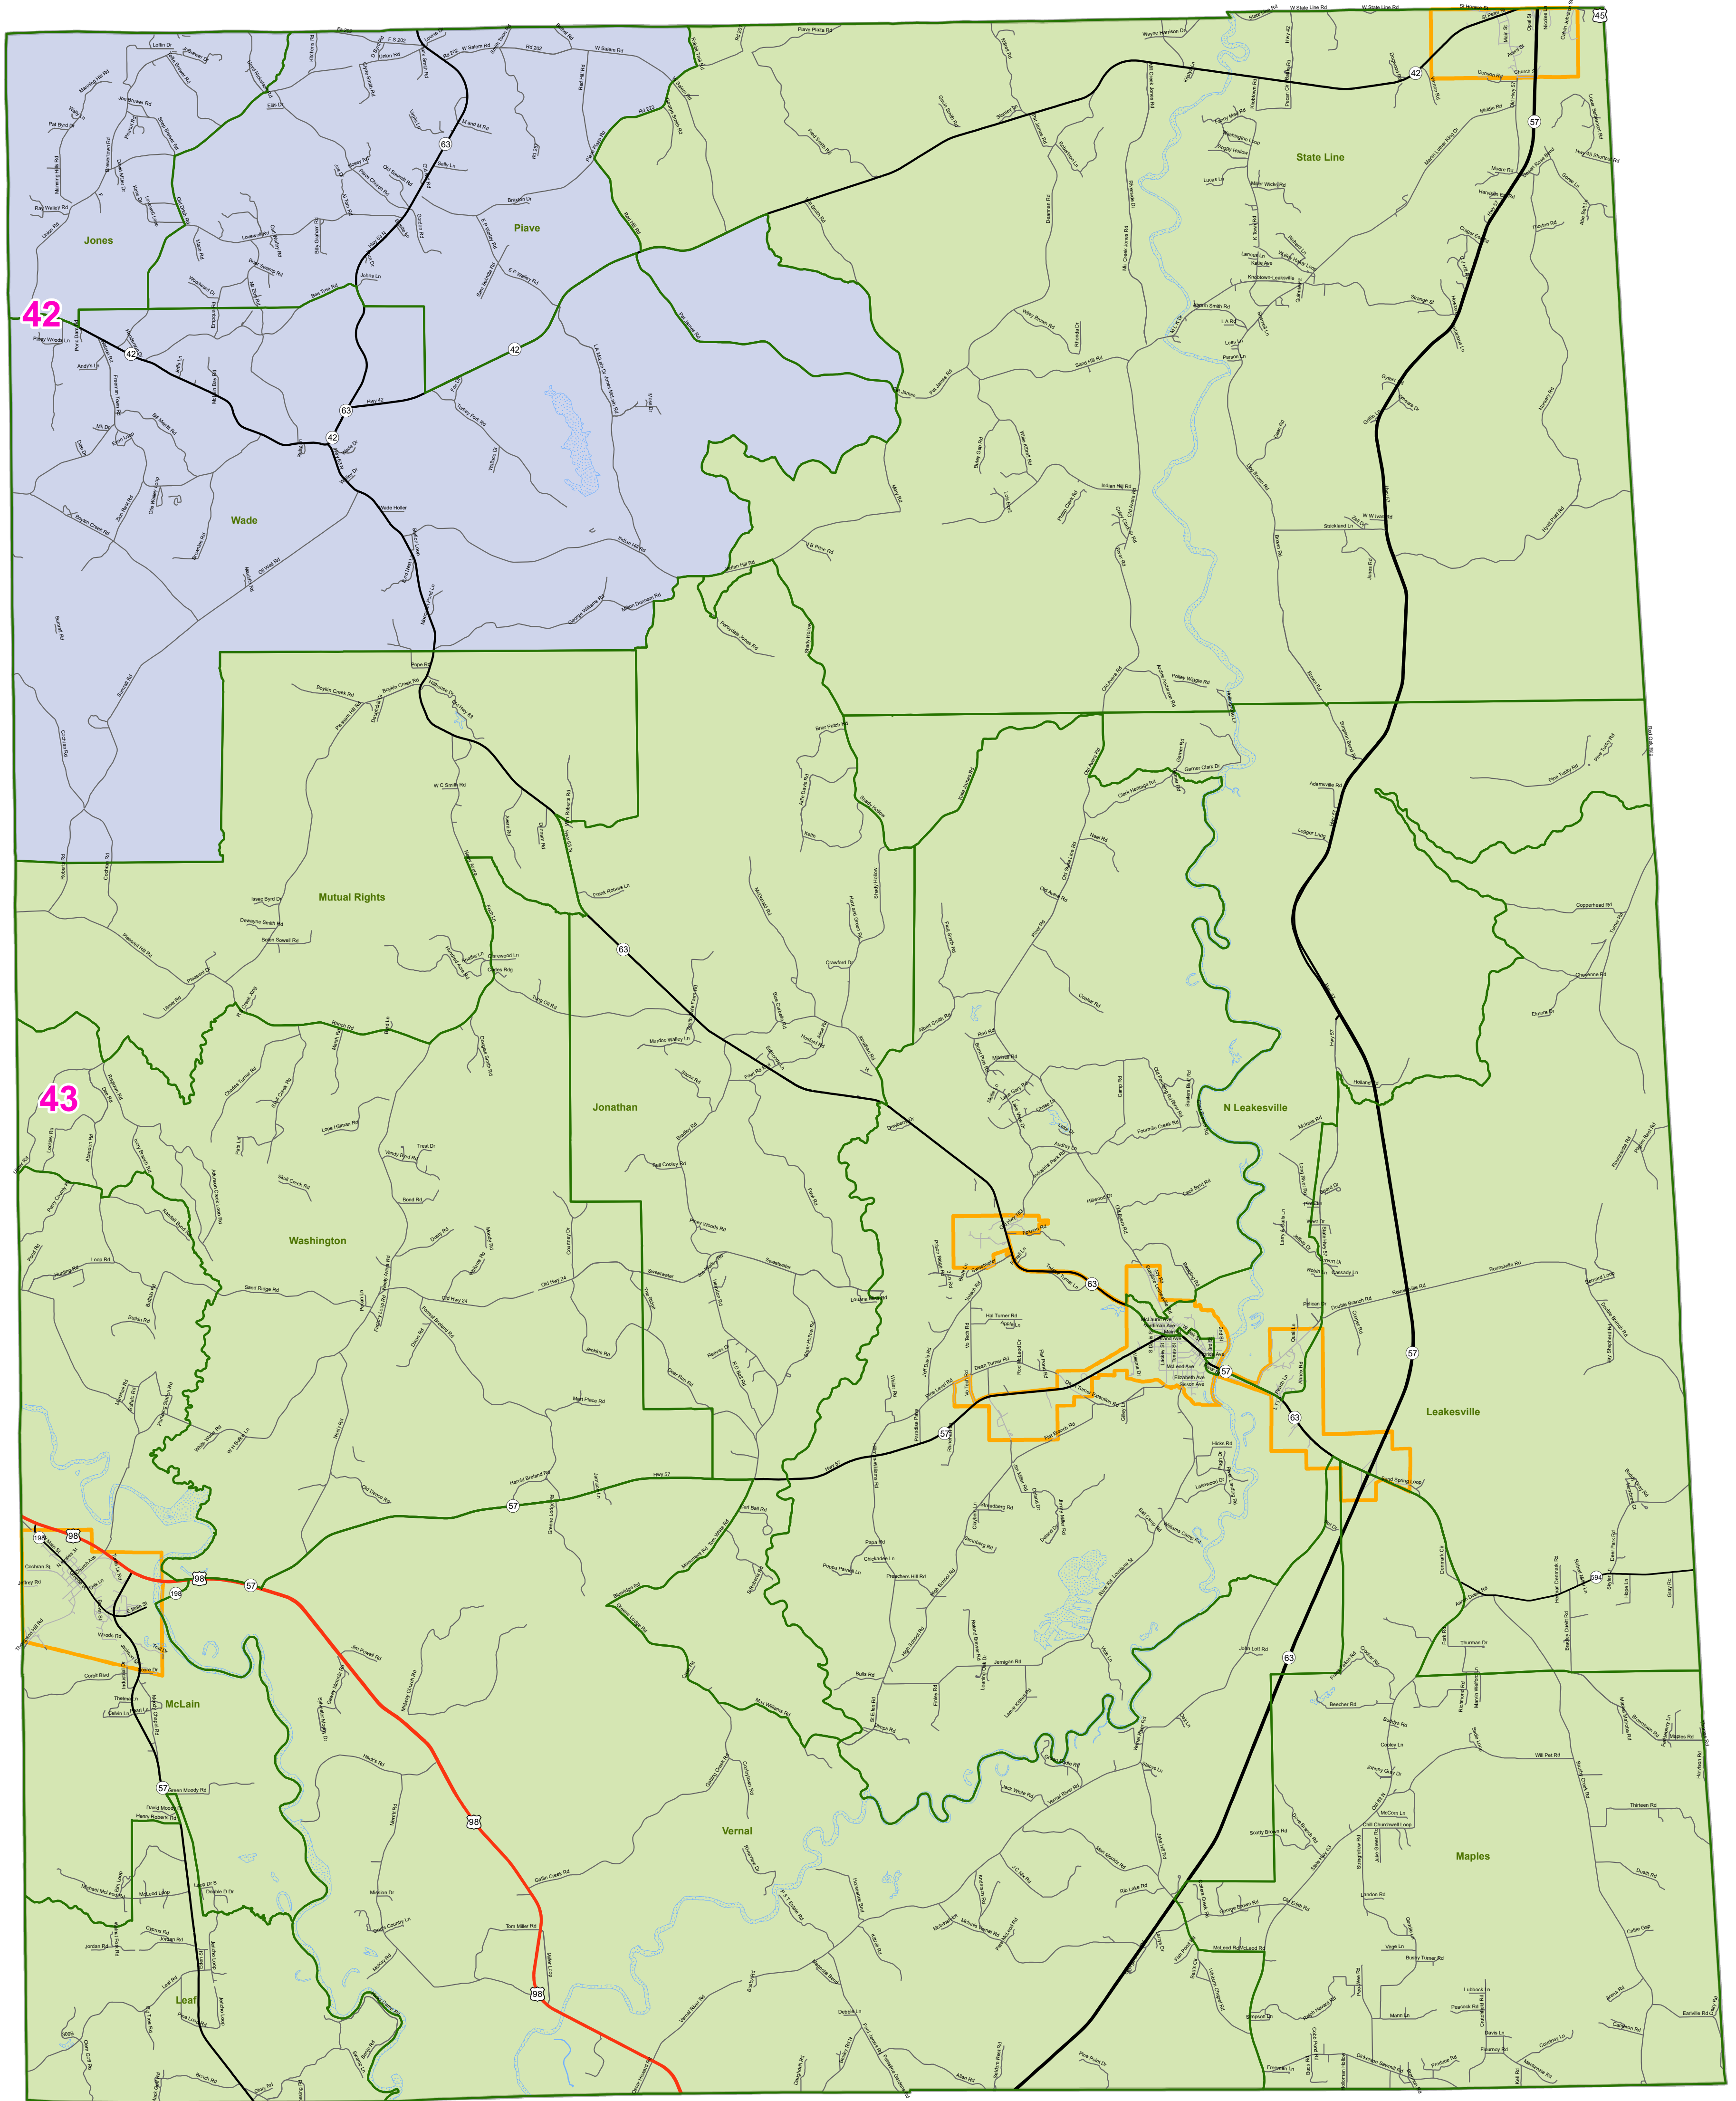

# MS Senate Districts - Greene County

## JR202 as Adopted March 29, 2022

- Voting Precincts
- 1 - Interstates
- 2 - US Highways
- 3 - MS Hwys (1-99)
- 4 - MS Hwys (100-999)
- 5 - Natchez Trace
- 6 - County Roads
- 7 - City Streets
- Rivers
- Lakes/Ponds
- Cities
- County Borders

0 1.75 3.5 7 Miles

Map prepared by MARIS 4/20/2022

Election Districts were compiled on a whole block basis by Legislative staff. Base data (roads, cities, precincts, and counties) were compiled by MARIS from 2020 U.S. Census Bureau TIGER Files. Although the information contained on this map is believed to be accurate, the Board of Trustees, State Institutions of Higher Learning/ MARIS, the Standing Joint Committee on Reapportionment make no warranties as to the completeness, accuracy, reliability or suitability of the data for any use, or for any conclusions derived from this map.