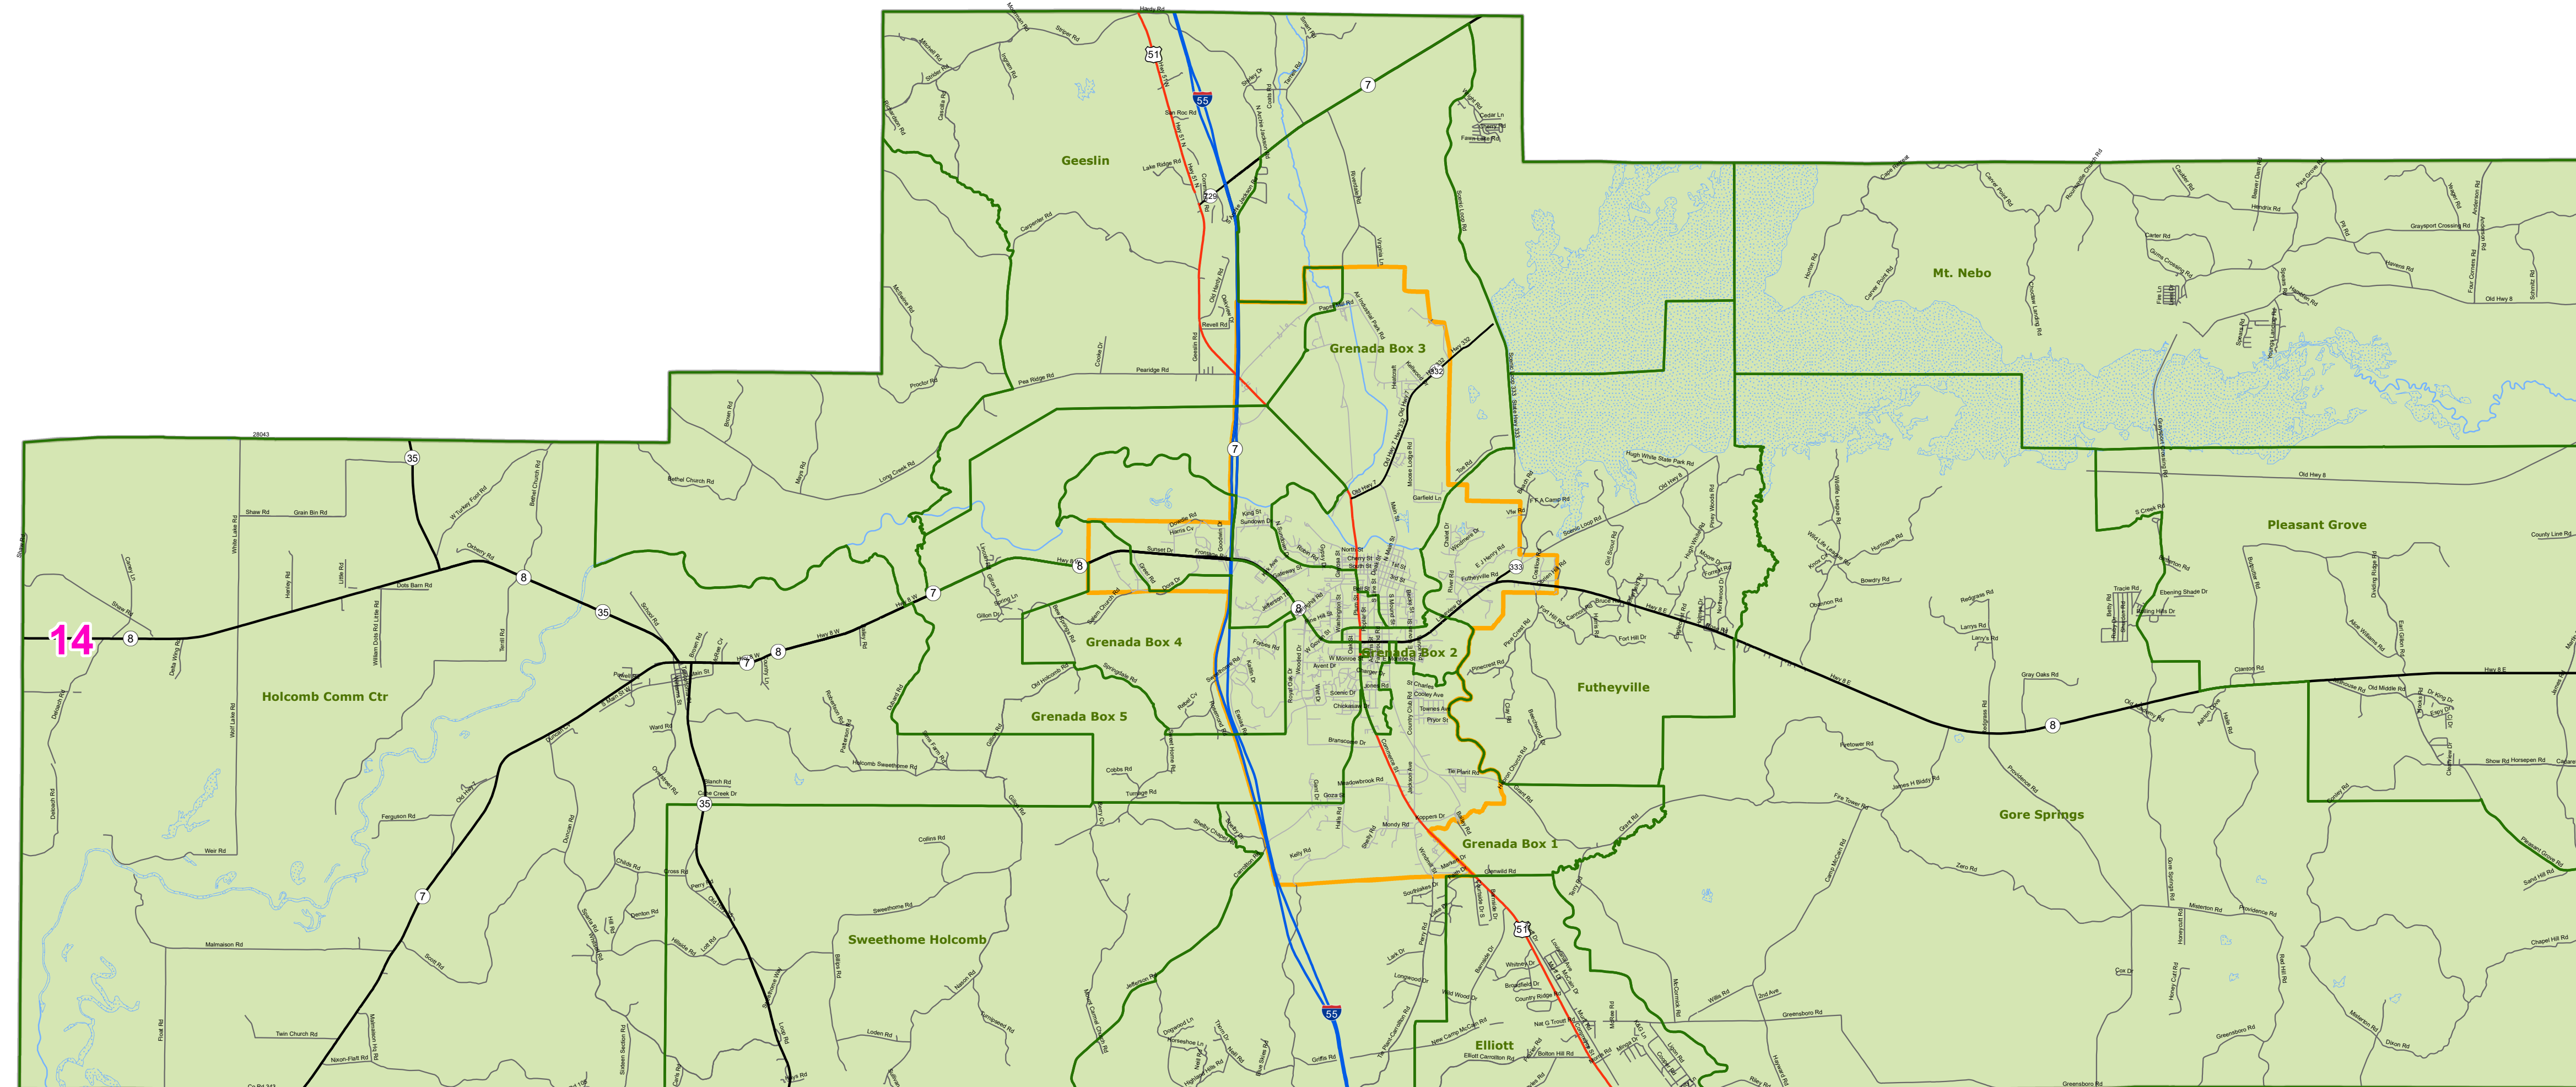

MS Senate Districts Grenada County

JR202 as Adopted March 29, 2022