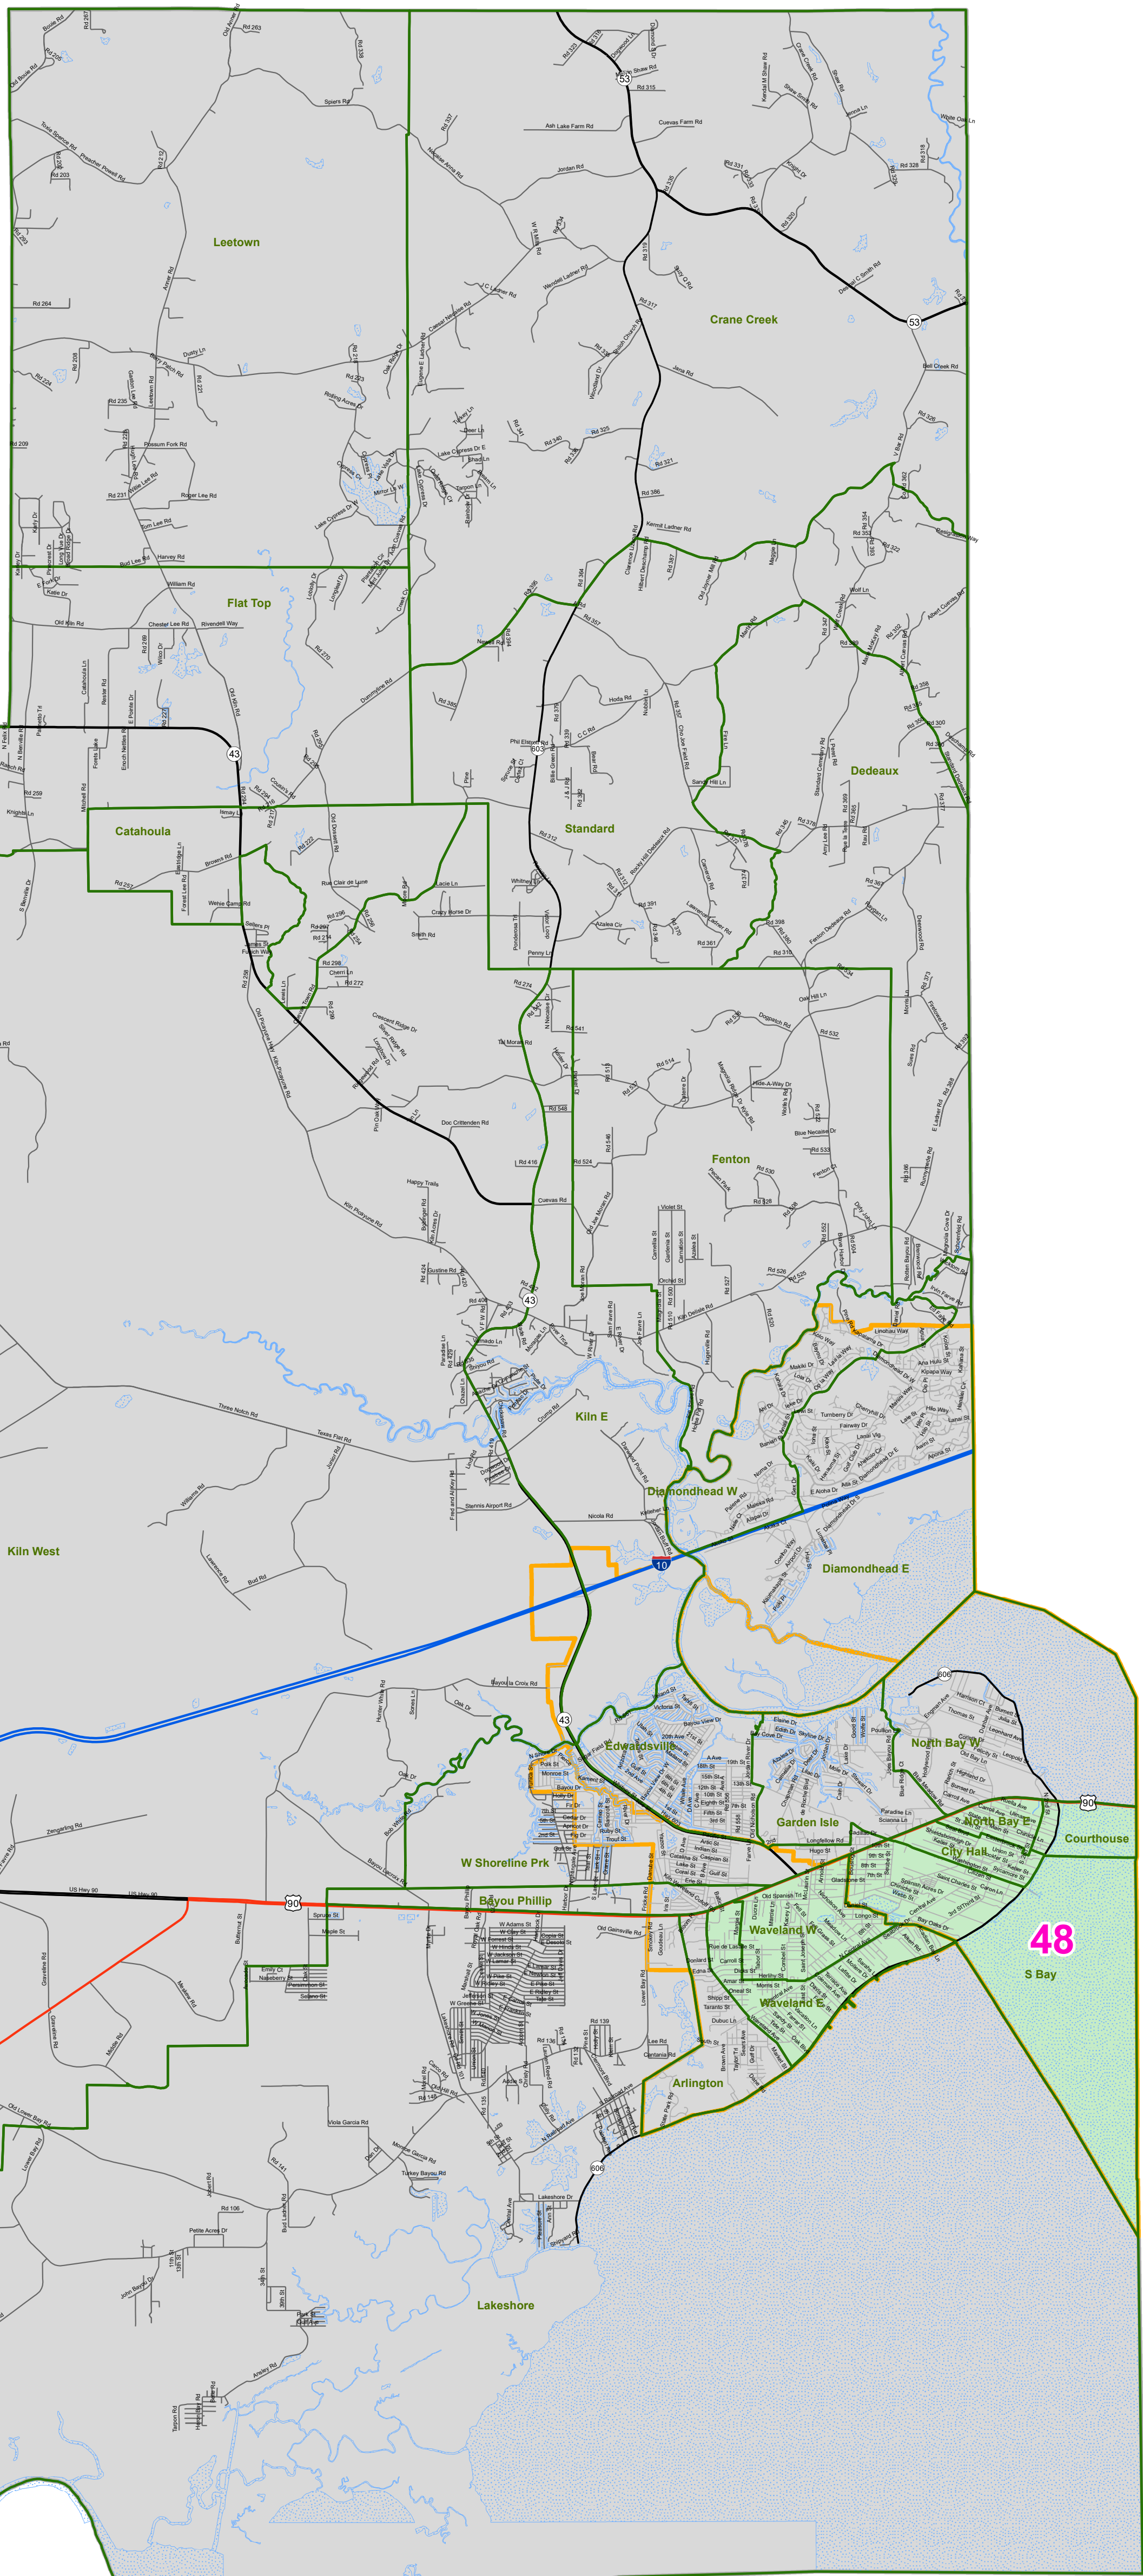

# MS Senate Districts - Hancock County

JR202 as Adopted March 29, 2022

Inset Map - Bay St. Louis

- Voting Precincts
- 1 - Interstates
- 2 - US Highways
- 3 - MS Hwys (1-99)
- 4 - MS Hwys (100-999)
- 5 - Natchez Trace
- 6 - County Roads
- 7 - City Streets
- Rivers
- Lakes/Ponds
- Cities
- County Borders

Map prepared by MARIS 4/21/2022

Election Districts were compiled on a whole block basis by Legislative staff. Base data (roads, cities, precincts, and counties) were compiled by MARIS from 2020 U.S. Census Bureau TIGER Files. Although the information contained on this map is believed to be accurate, the Board of Trustees, State Institutions of Higher Learning/ MARIS, the Standing Joint Committee on Reapportionment make no warranties as to the completeness, accuracy, reliability or suitability of the data for any use, or for any conclusions derived from this map.