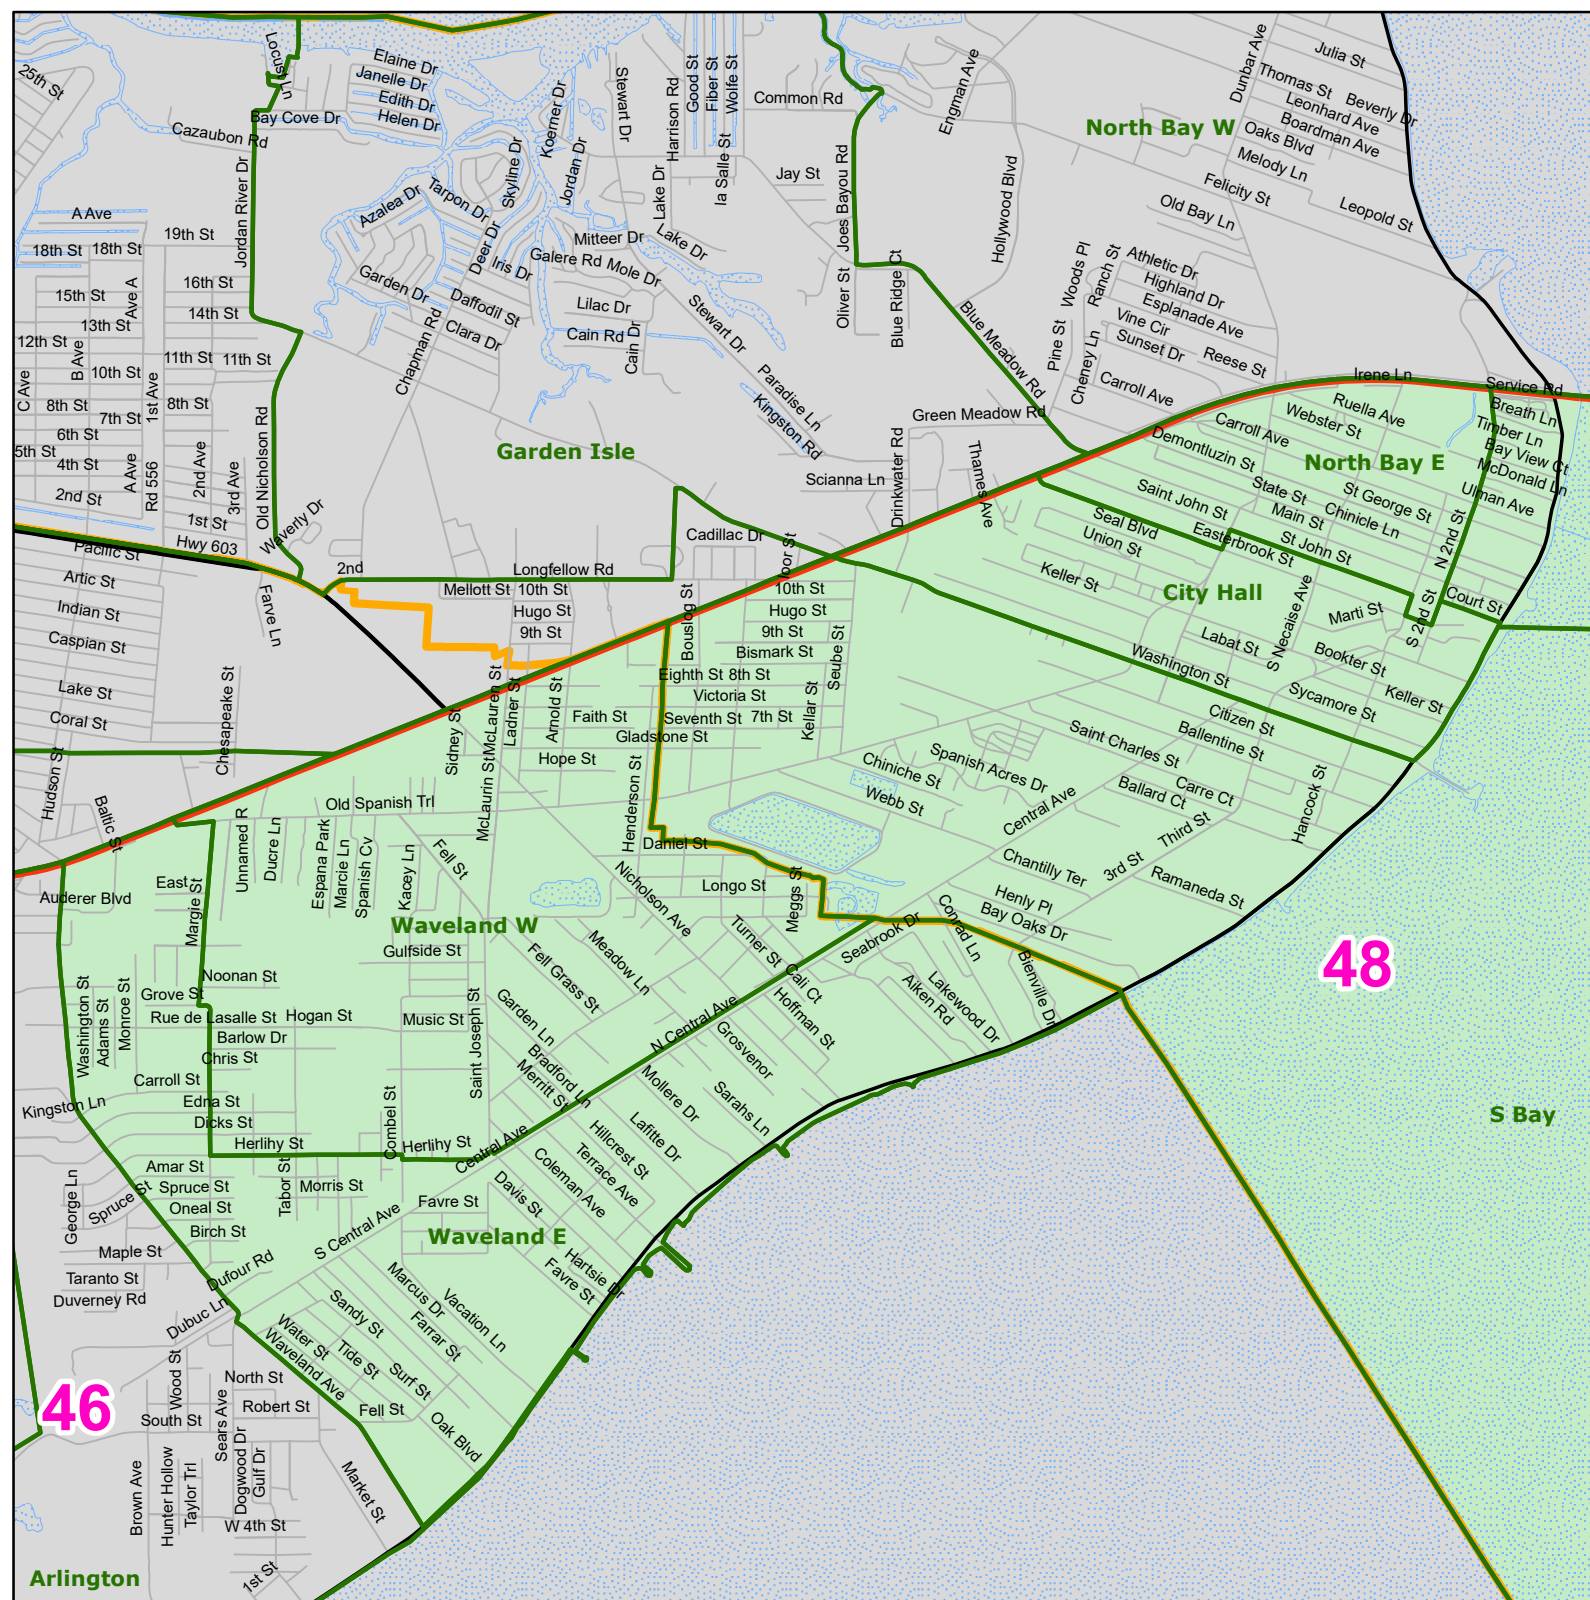

# MS Senate Districts - Hancock County

JR202 as Adopted March 29, 2022

Inset Map - Bay St. Louis

- Voting Precincts
- 1 - Interstates
- 2 - US Highways
- 3 - MS Hwys (1-99)
- 4 - MS Hwys (100-999)
- 5 - Natchez Trace
- 6 - County Roads
- 7 - City Streets
- Rivers
- Lakes/Ponds
- Cities
- County Borders

Map prepared by MARIS 4/21/2022

Election Districts were compiled on a whole block basis by Legislative staff. Base data (roads, cities, precincts, and counties) were compiled by MARIS from 2020 U.S. Census Bureau TIGER Files. Although the information contained on this map is believed to be accurate, the Board of Trustees, State Institutions of Higher Learning/ MARIS, the Standing Joint Committee on Reapportionment make no warranties as to the completeness, accuracy, reliability or suitability of the data for any use, or for any conclusions derived from this map.