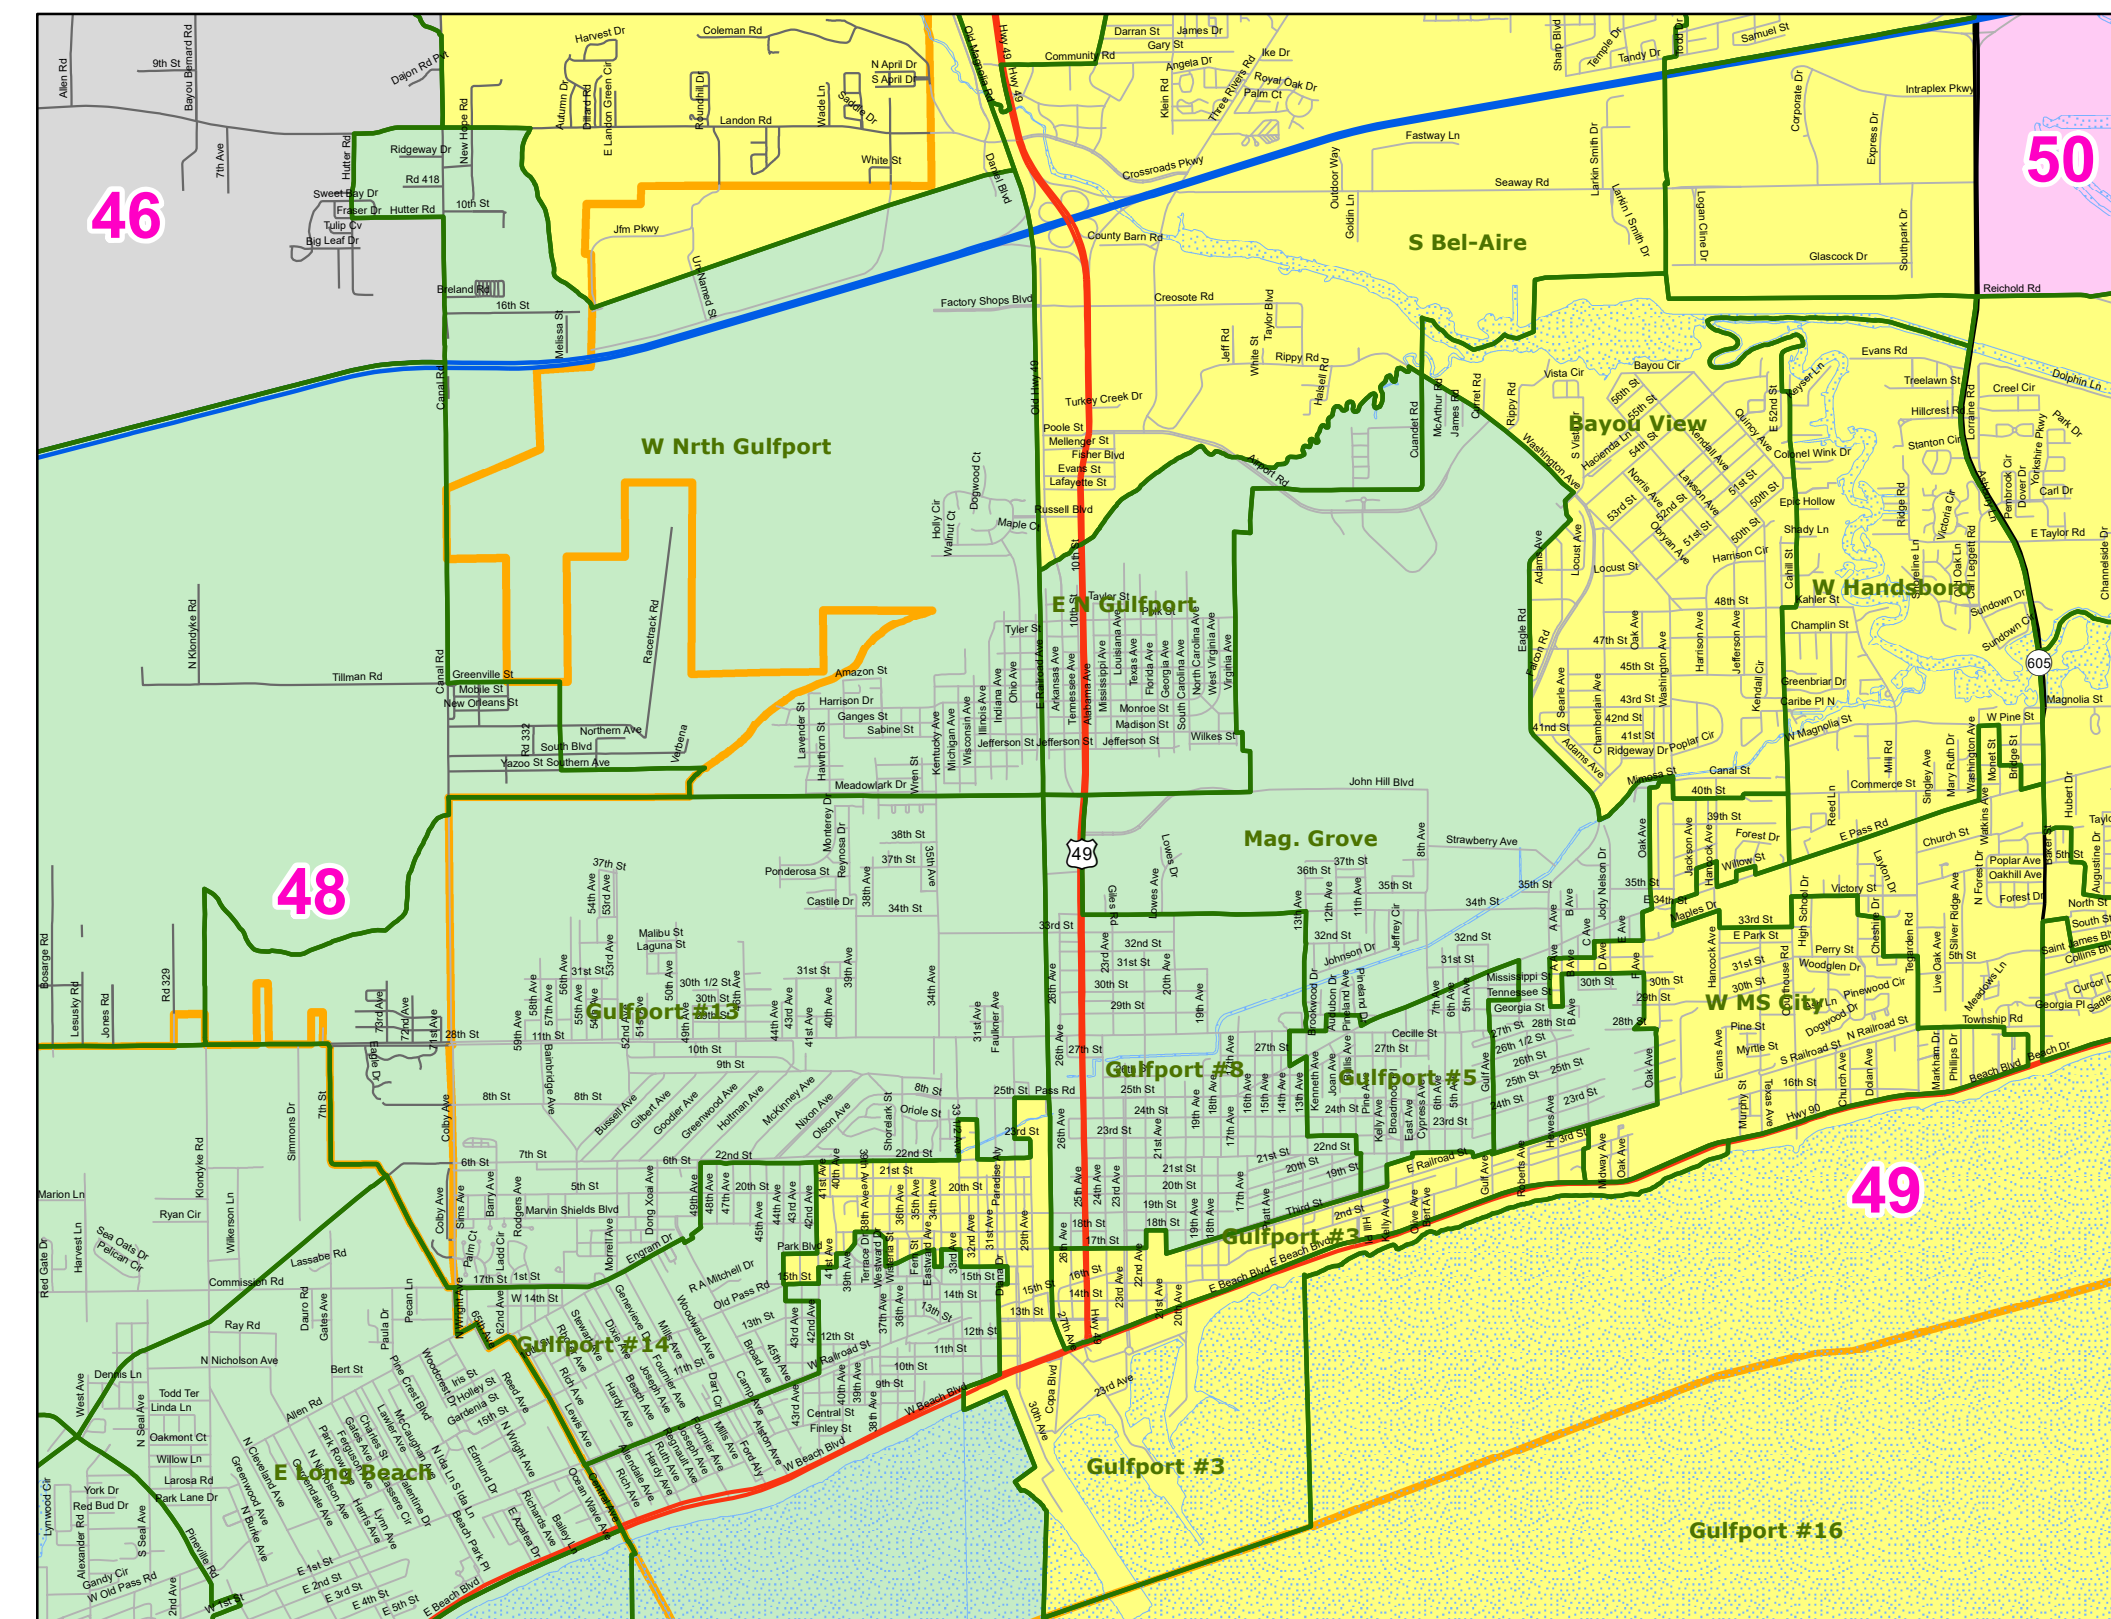

0 2.25 4.5 9 Miles

Map prepared by MARIS 4/12/2022

Inset Map - Long Beach/Gulfport